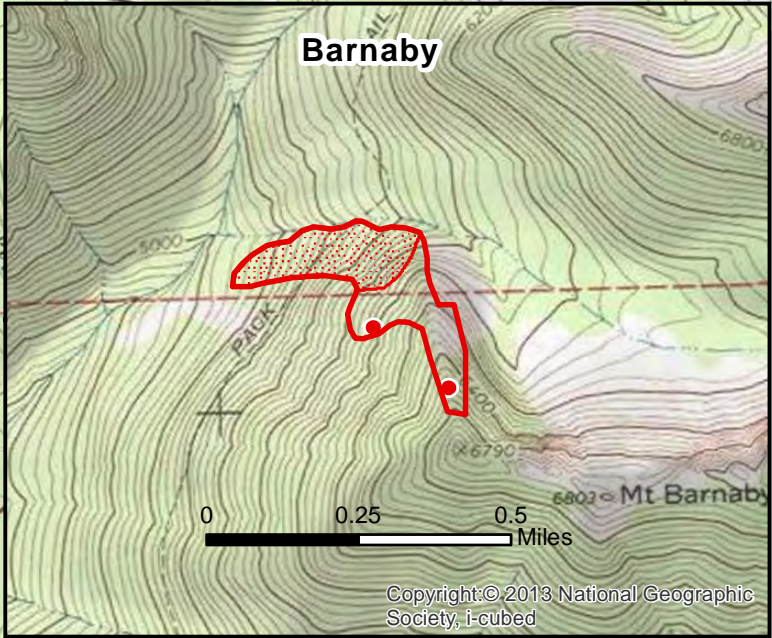

114°50'0"W

114°49'0"W

114°48'0"W

114°47'0"W

114°46'0"W

NORTHEAST KOOTENAI COMPLEX

Infrared Interpretation
 Imagery Acquired 8/21/2015
 @ MDT

Heat Perimeter:
 Main - 3,239 acres
 Barnaby - 27 acres
 IRIN - Matt House

48° 46.473' N
 114° 46.985' W

48° 44.685' N
 114° 46.729' W

Legend

- Heat Perimeter
- Isolated Heat
- Intense Heat
- Scattered Heat

Scale
 1:25,000
 0 0.25 0.5 Miles

Copyright © 2013 National Geographic Society, i-cubed

Copyright © 2013 National Geographic Society, i-cubed

114°51'0"W 114°50'0"W 114°49'0"W 114°48'0"W 114°47'0"W 114°46'0"W