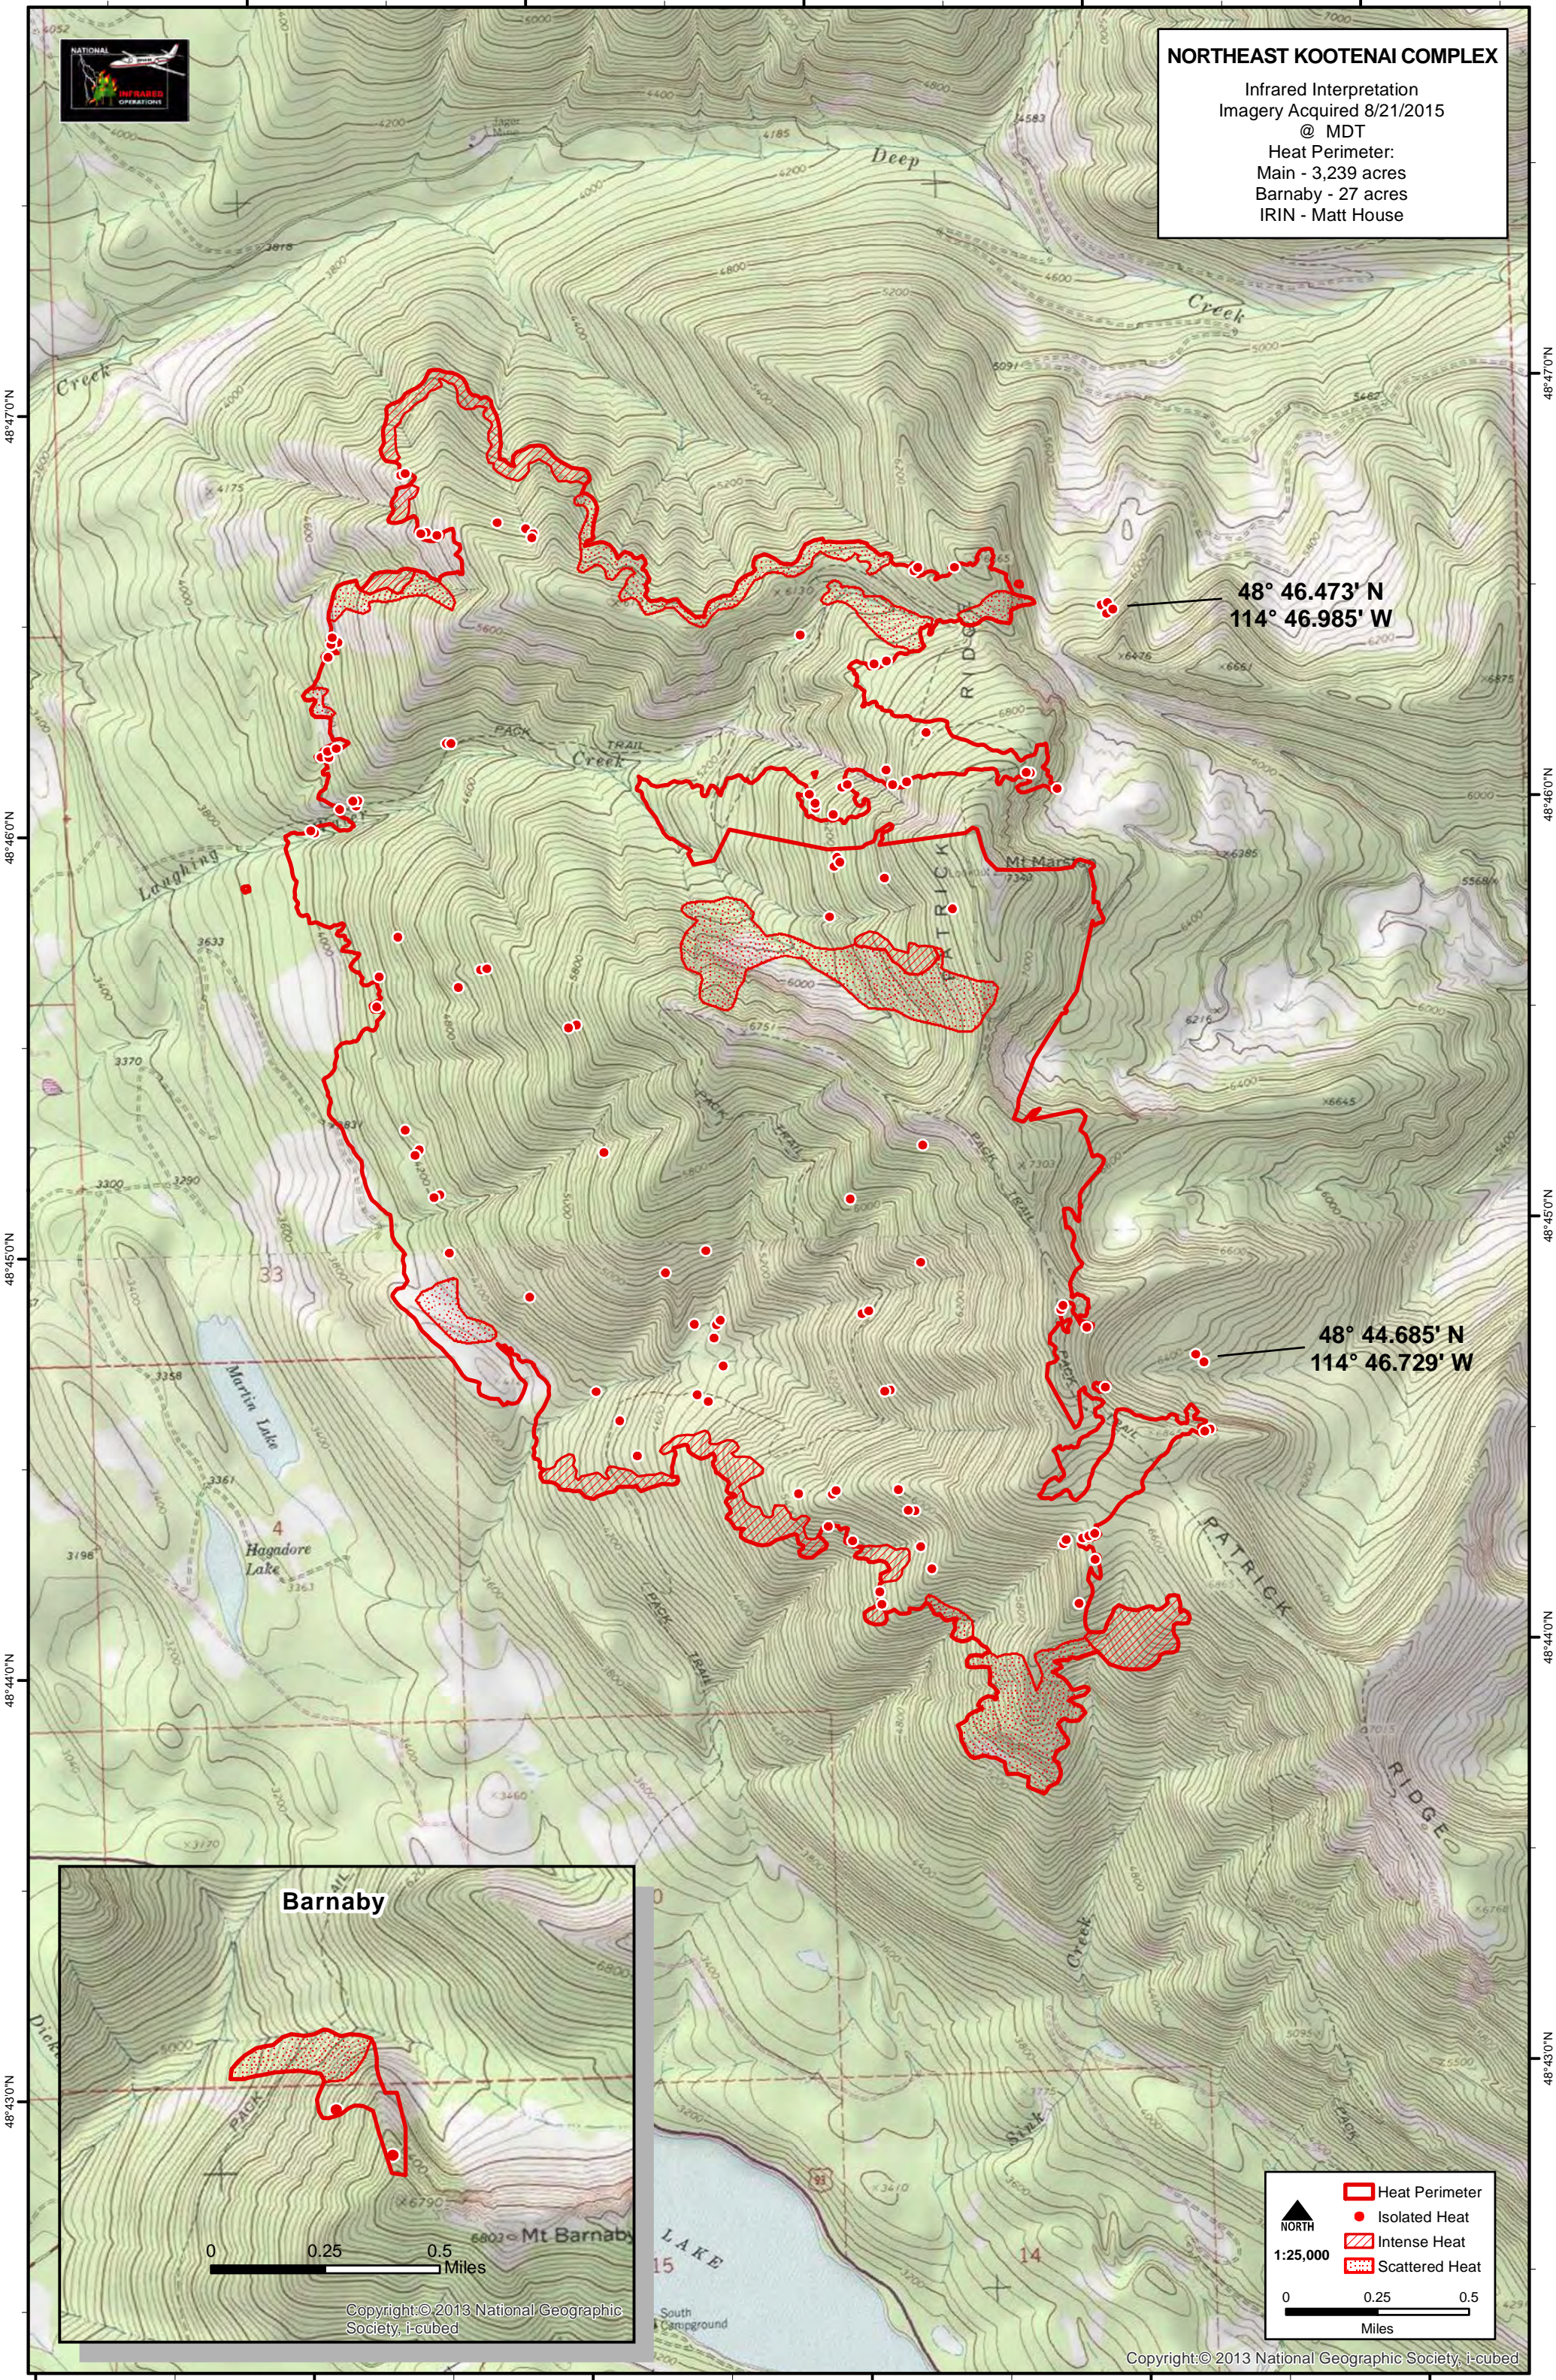

114°50'0"W

114°49'0"W

114°48'0"W

114°47'0"W

114°46'0"W

NORTHEAST KOOTENAI COMPLEX

Infrared Interpretation
 Imagery Acquired 8/21/2015
 @ MDT

Heat Perimeter:
 Main - 3,239 acres
 Barnaby - 27 acres
 IRIN - Matt House

48° 46.473' N
 114° 46.985' W

48° 44.685' N
 114° 46.729' W

Legend

- Heat Perimeter
- Isolated Heat
- Intense Heat
- Scattered Heat

Scale
 1:25,000
 0 0.25 0.5 Miles

Copyright © 2013 National Geographic Society, i-cubed

Copyright © 2013 National Geographic Society, i-cubed

114°51'0"W 114°50'0"W 114°49'0"W 114°48'0"W 114°47'0"W 114°46'0"W