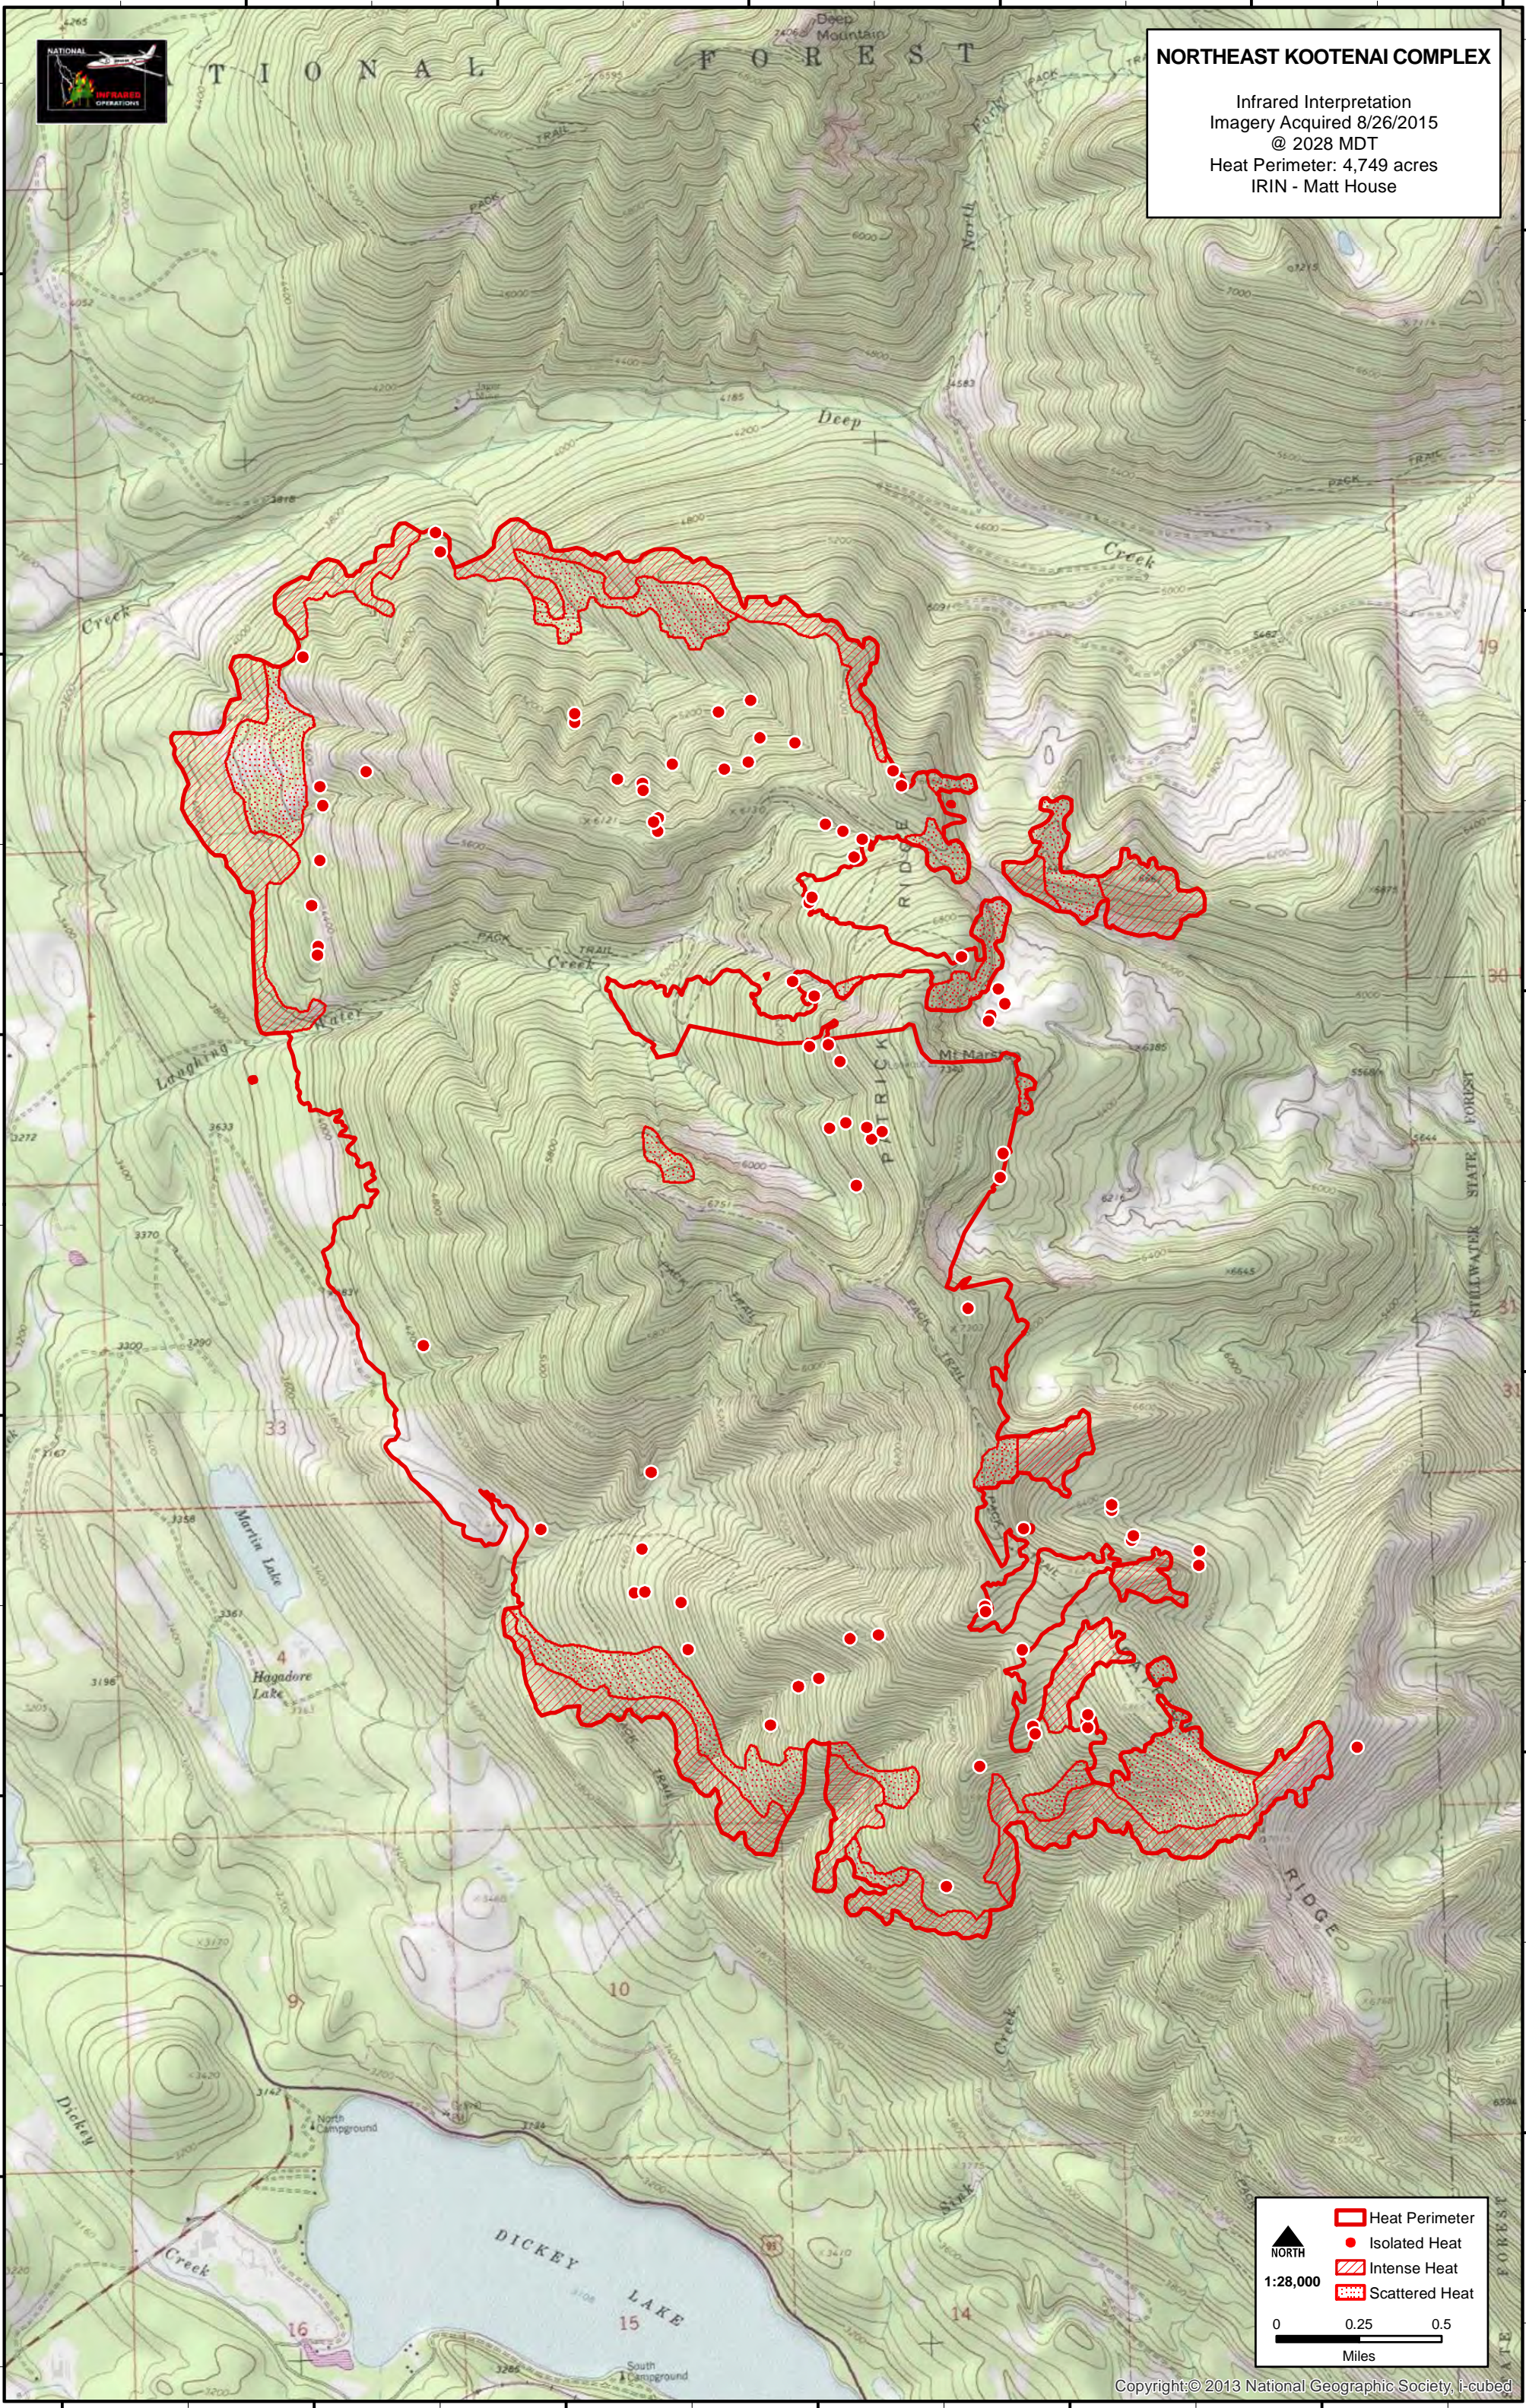

114°50'0"W 114°49'0"W 114°48'0"W 114°47'0"W 114°46'0"W 114°45'0"W

NATIONAL FOREST

NORTHEAST KOOTENAI COMPLEX

Infrared Interpretation
 Imagery Acquired 8/26/2015
 @ 2028 MDT
 Heat Perimeter: 4,749 acres
 IRIN - Matt House

48°48'0"N
48°47'0"N
48°46'0"N
48°45'0"N
48°44'0"N
48°43'0"N

48°48'0"N
48°47'0"N
48°46'0"N
48°45'0"N
48°44'0"N
48°43'0"N

		Heat Perimeter
		Isolated Heat
		Intense Heat
		Scattered Heat

1:28,000

0 0.25 0.5
Miles

114°51'0"W 114°50'0"W 114°49'0"W 114°48'0"W 114°47'0"W 114°46'0"W