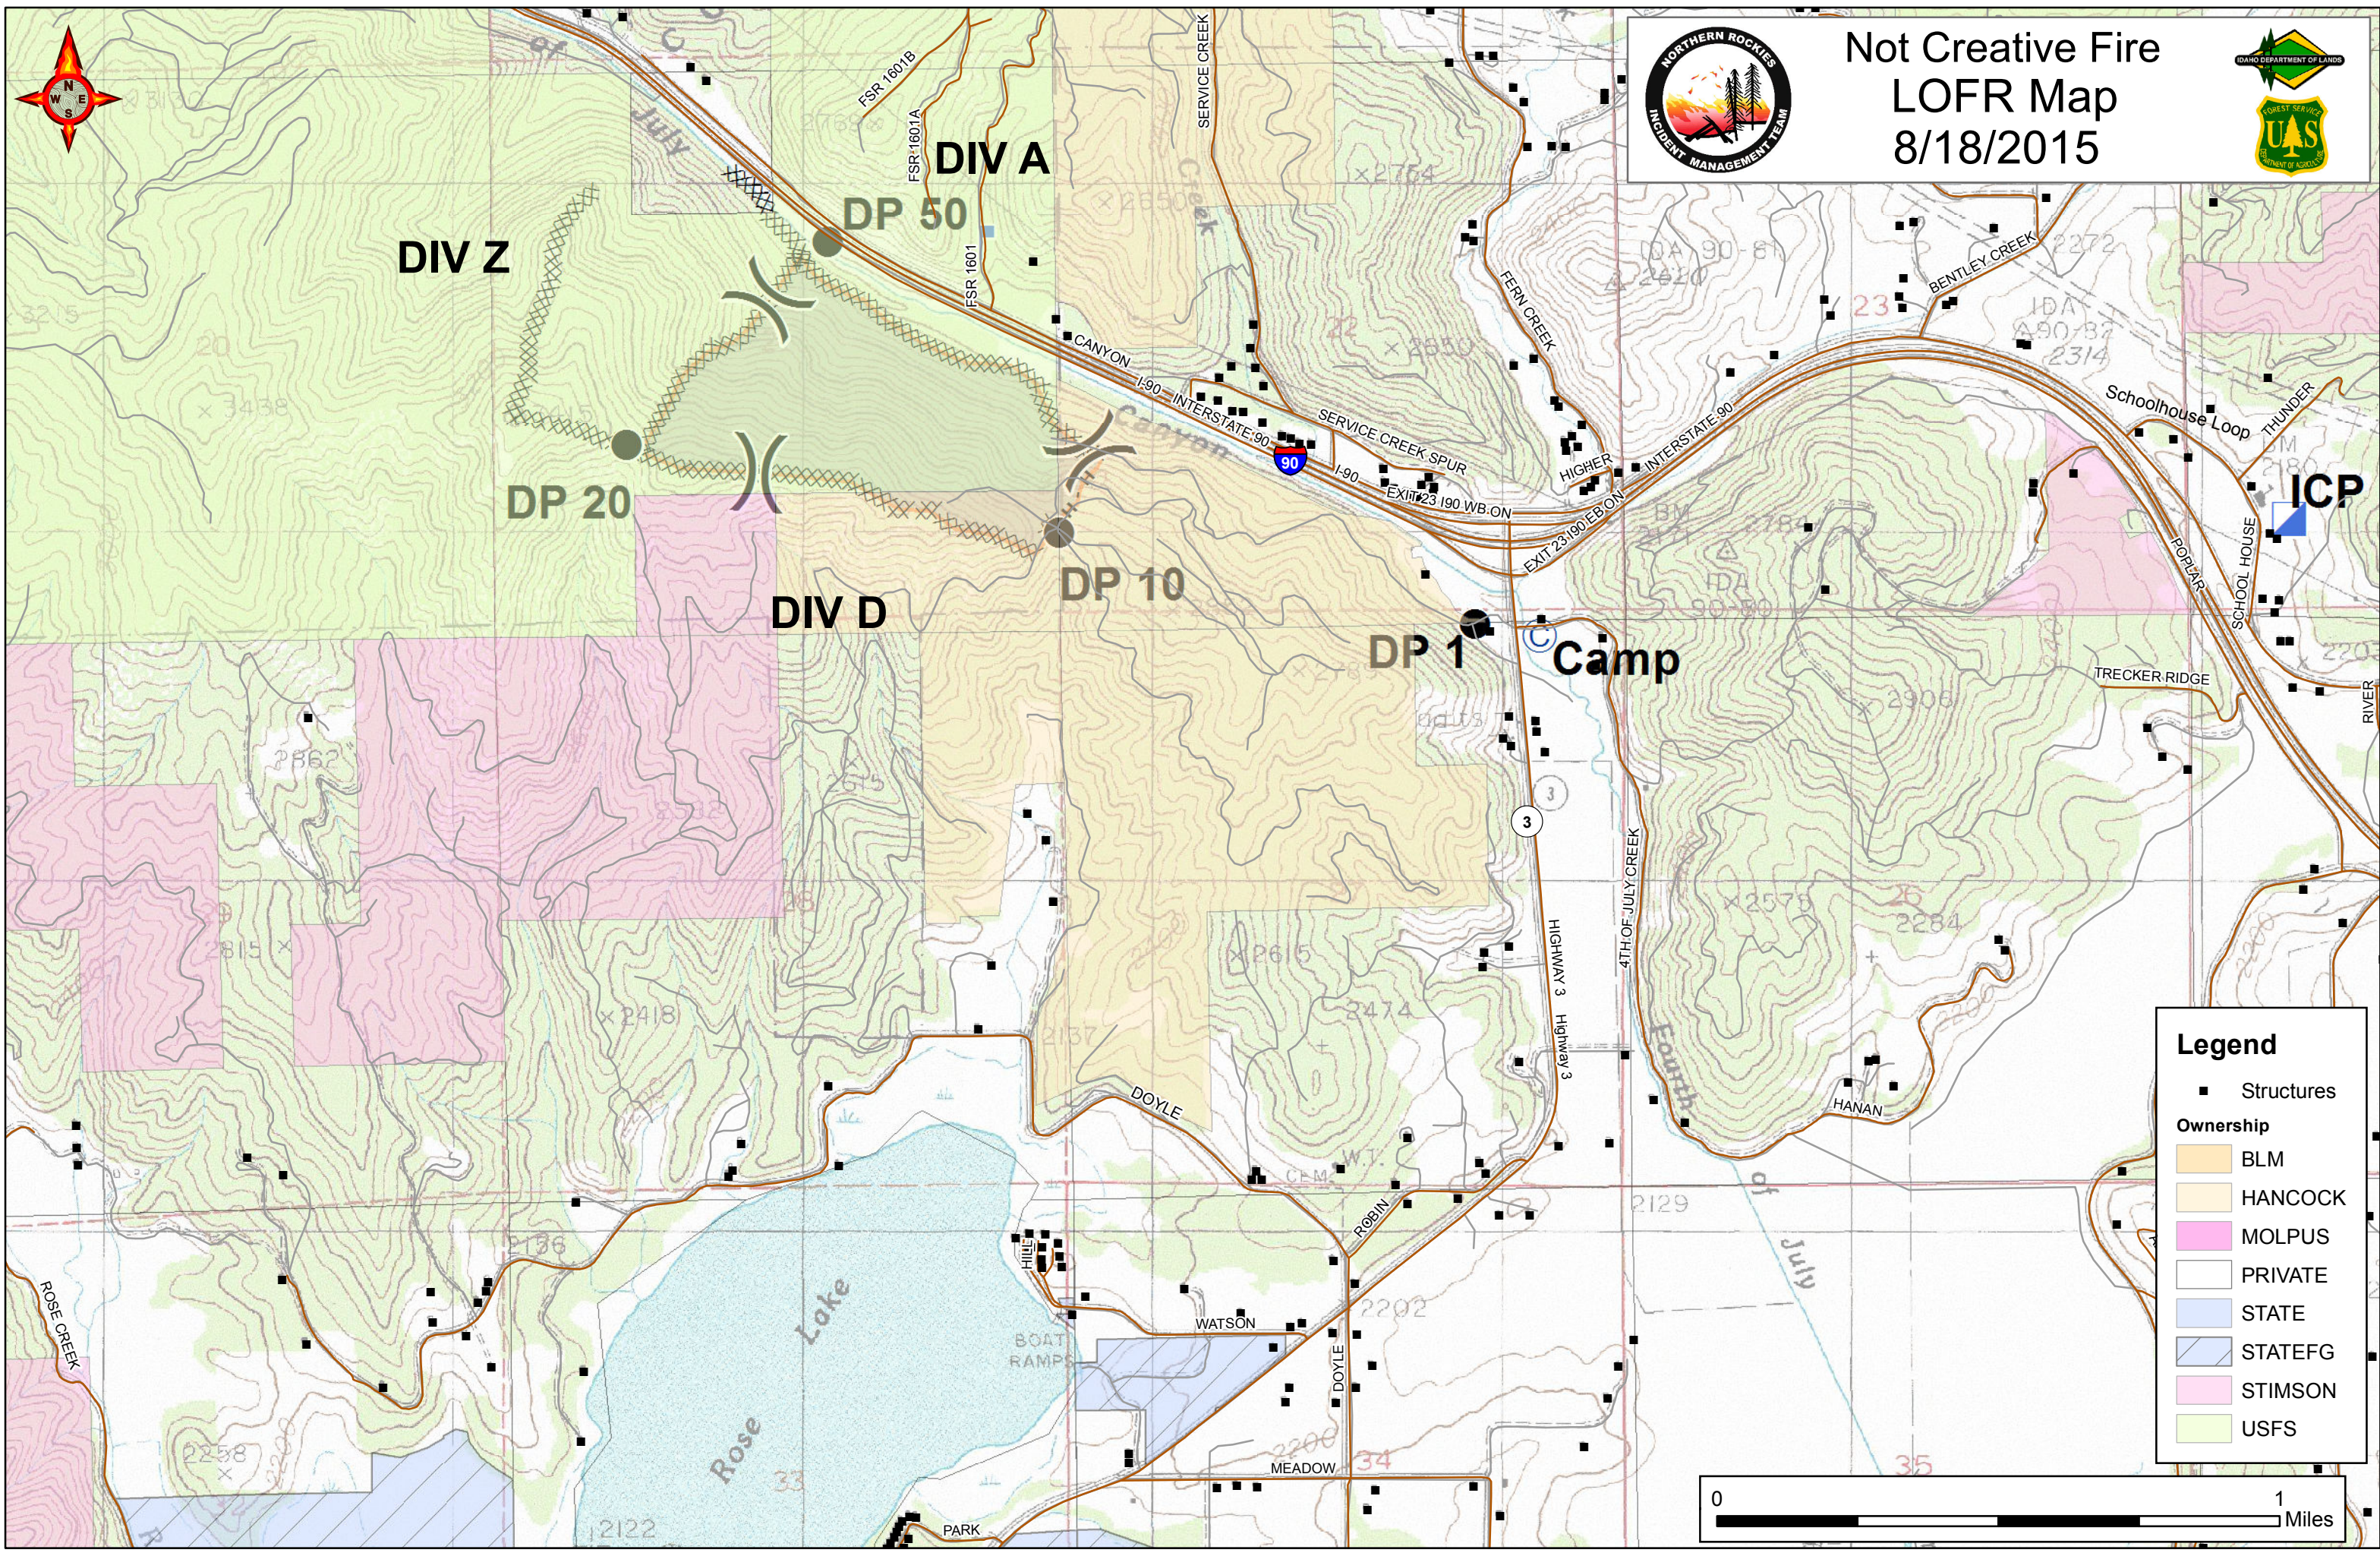

Not Creative Fire LOFR Map 8/18/2015

Legend

- Structures
- Ownership**
- BLM
- HANCOCK
- MOLPUS
- PRIVATE
- STATE
- STATEFG
- STIMSON
- USFS