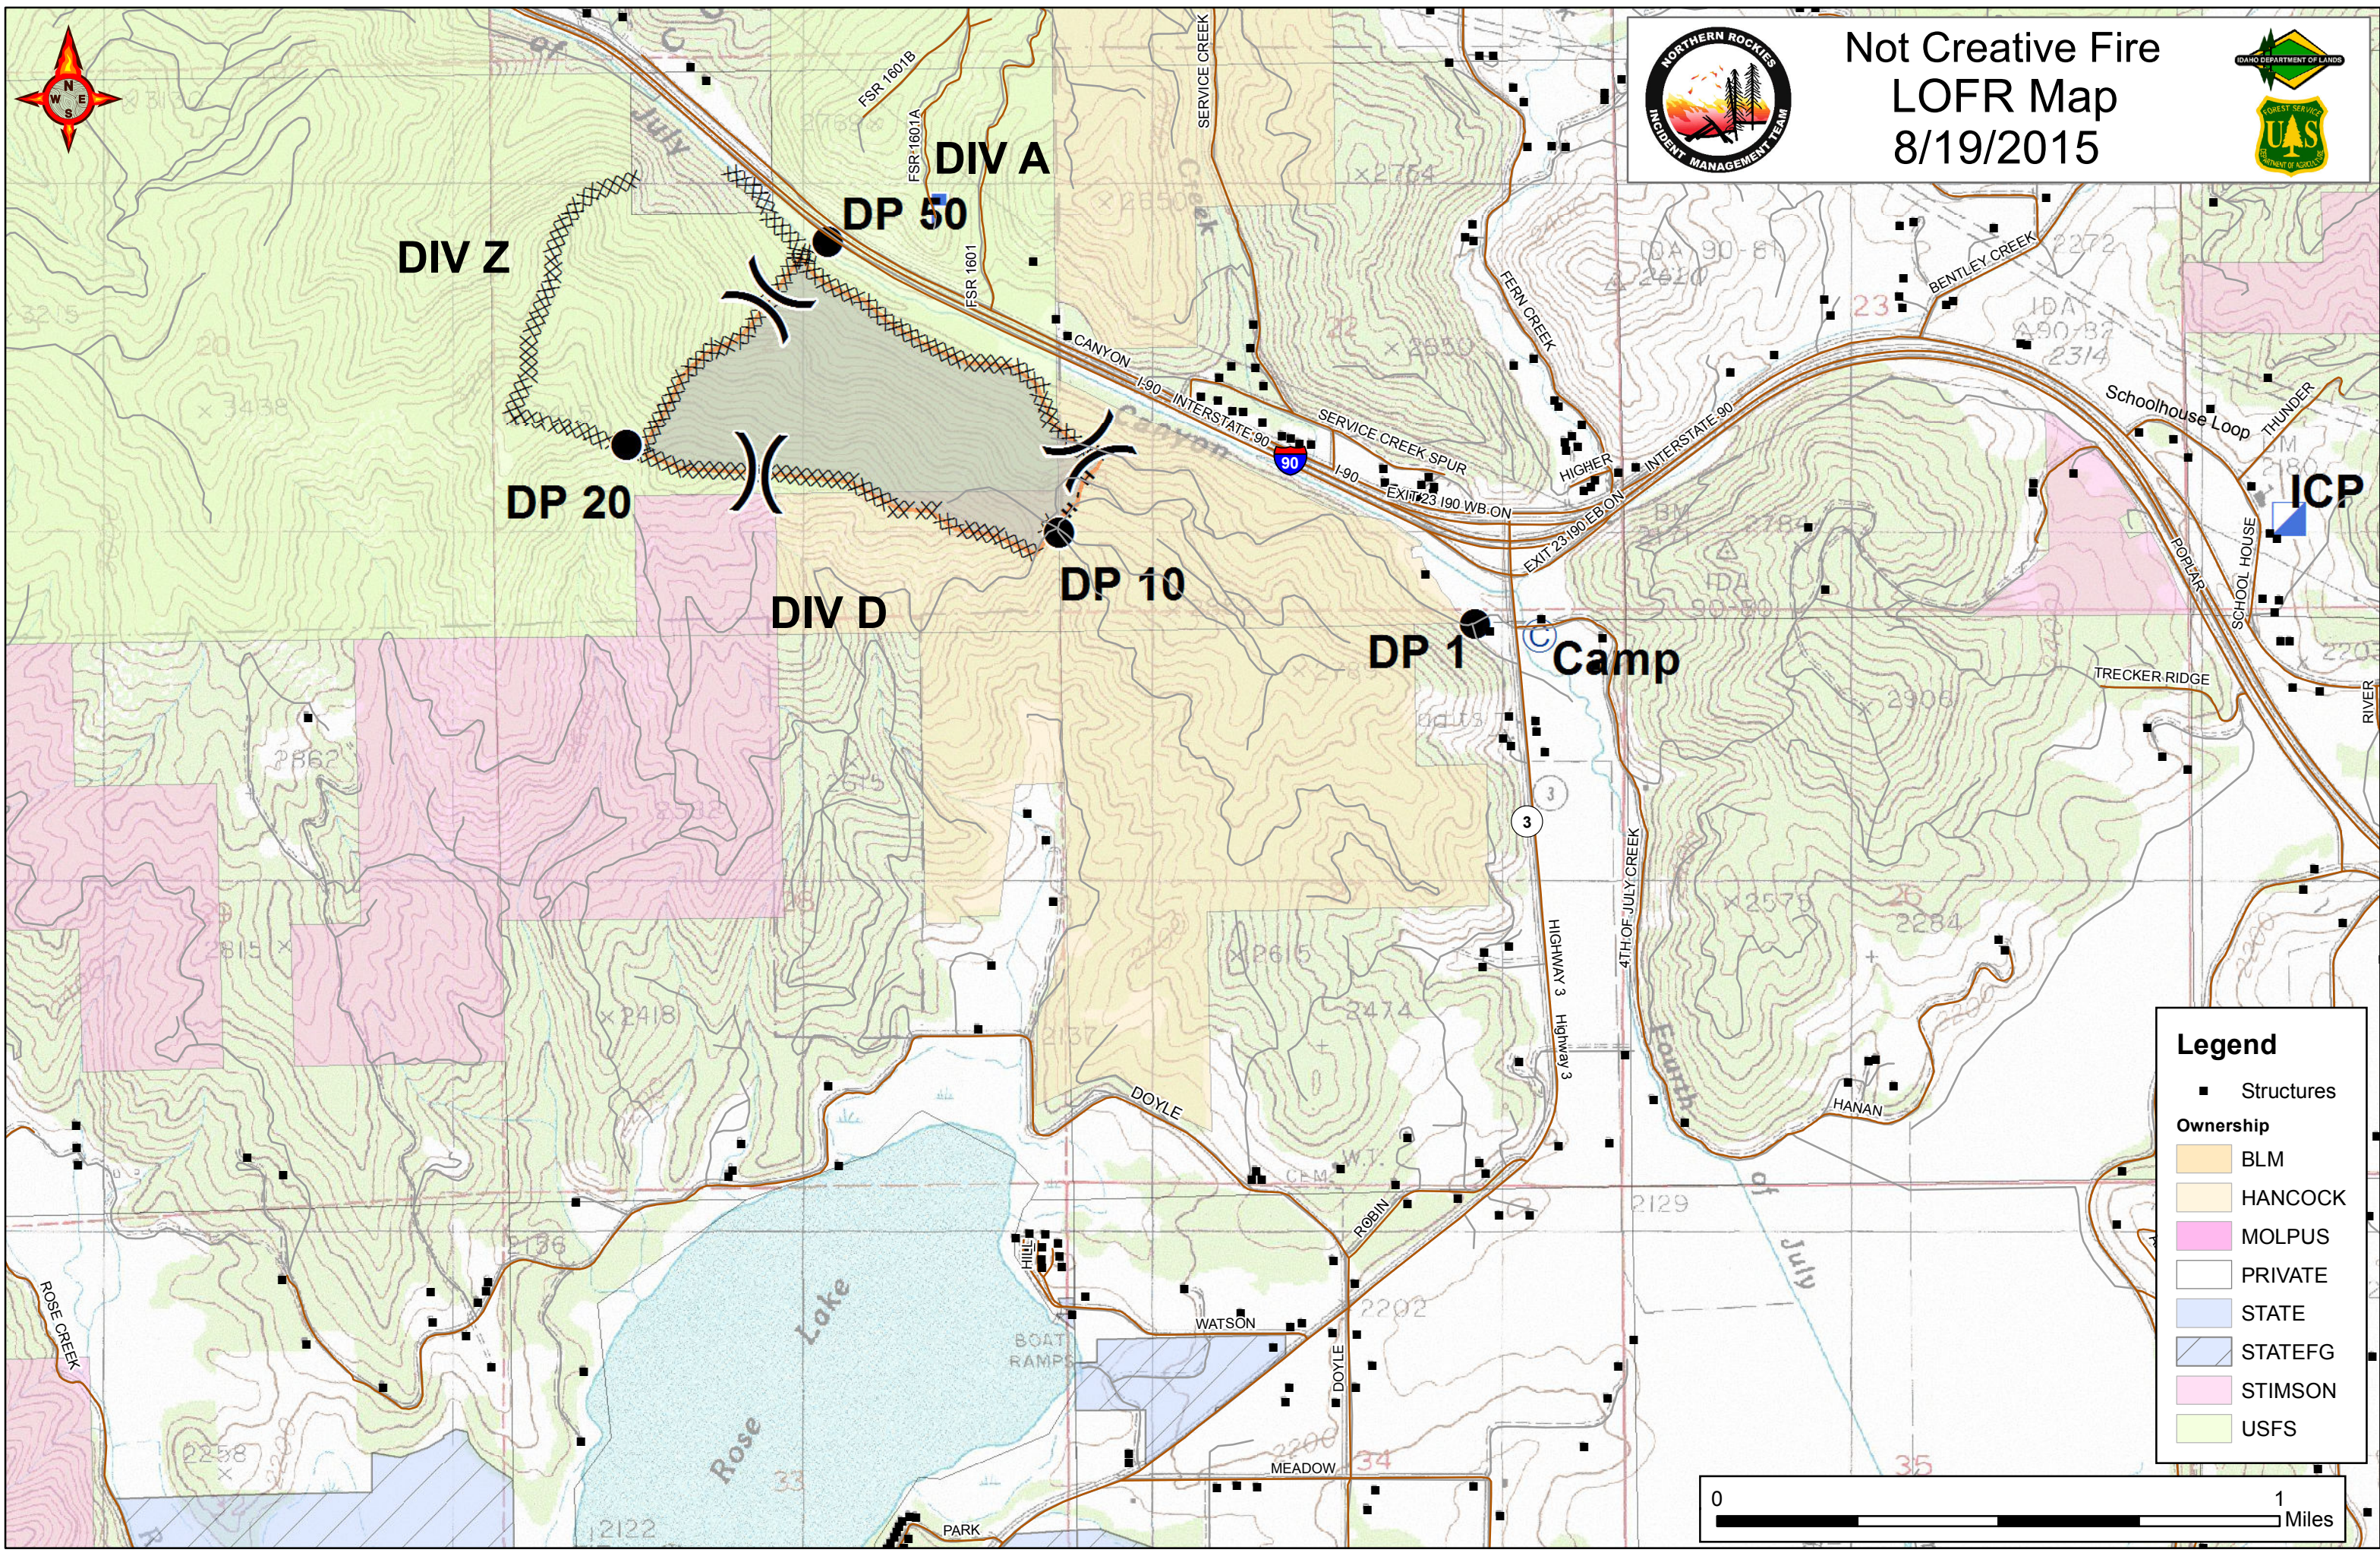

Not Creative Fire
LOFR Map
8/19/2015

Legend

- Structures
- Ownership**
- BLM
- HANCOCK
- MOLPUS
- PRIVATE
- STATE
- STATEFG
- STIMSON
- USFS