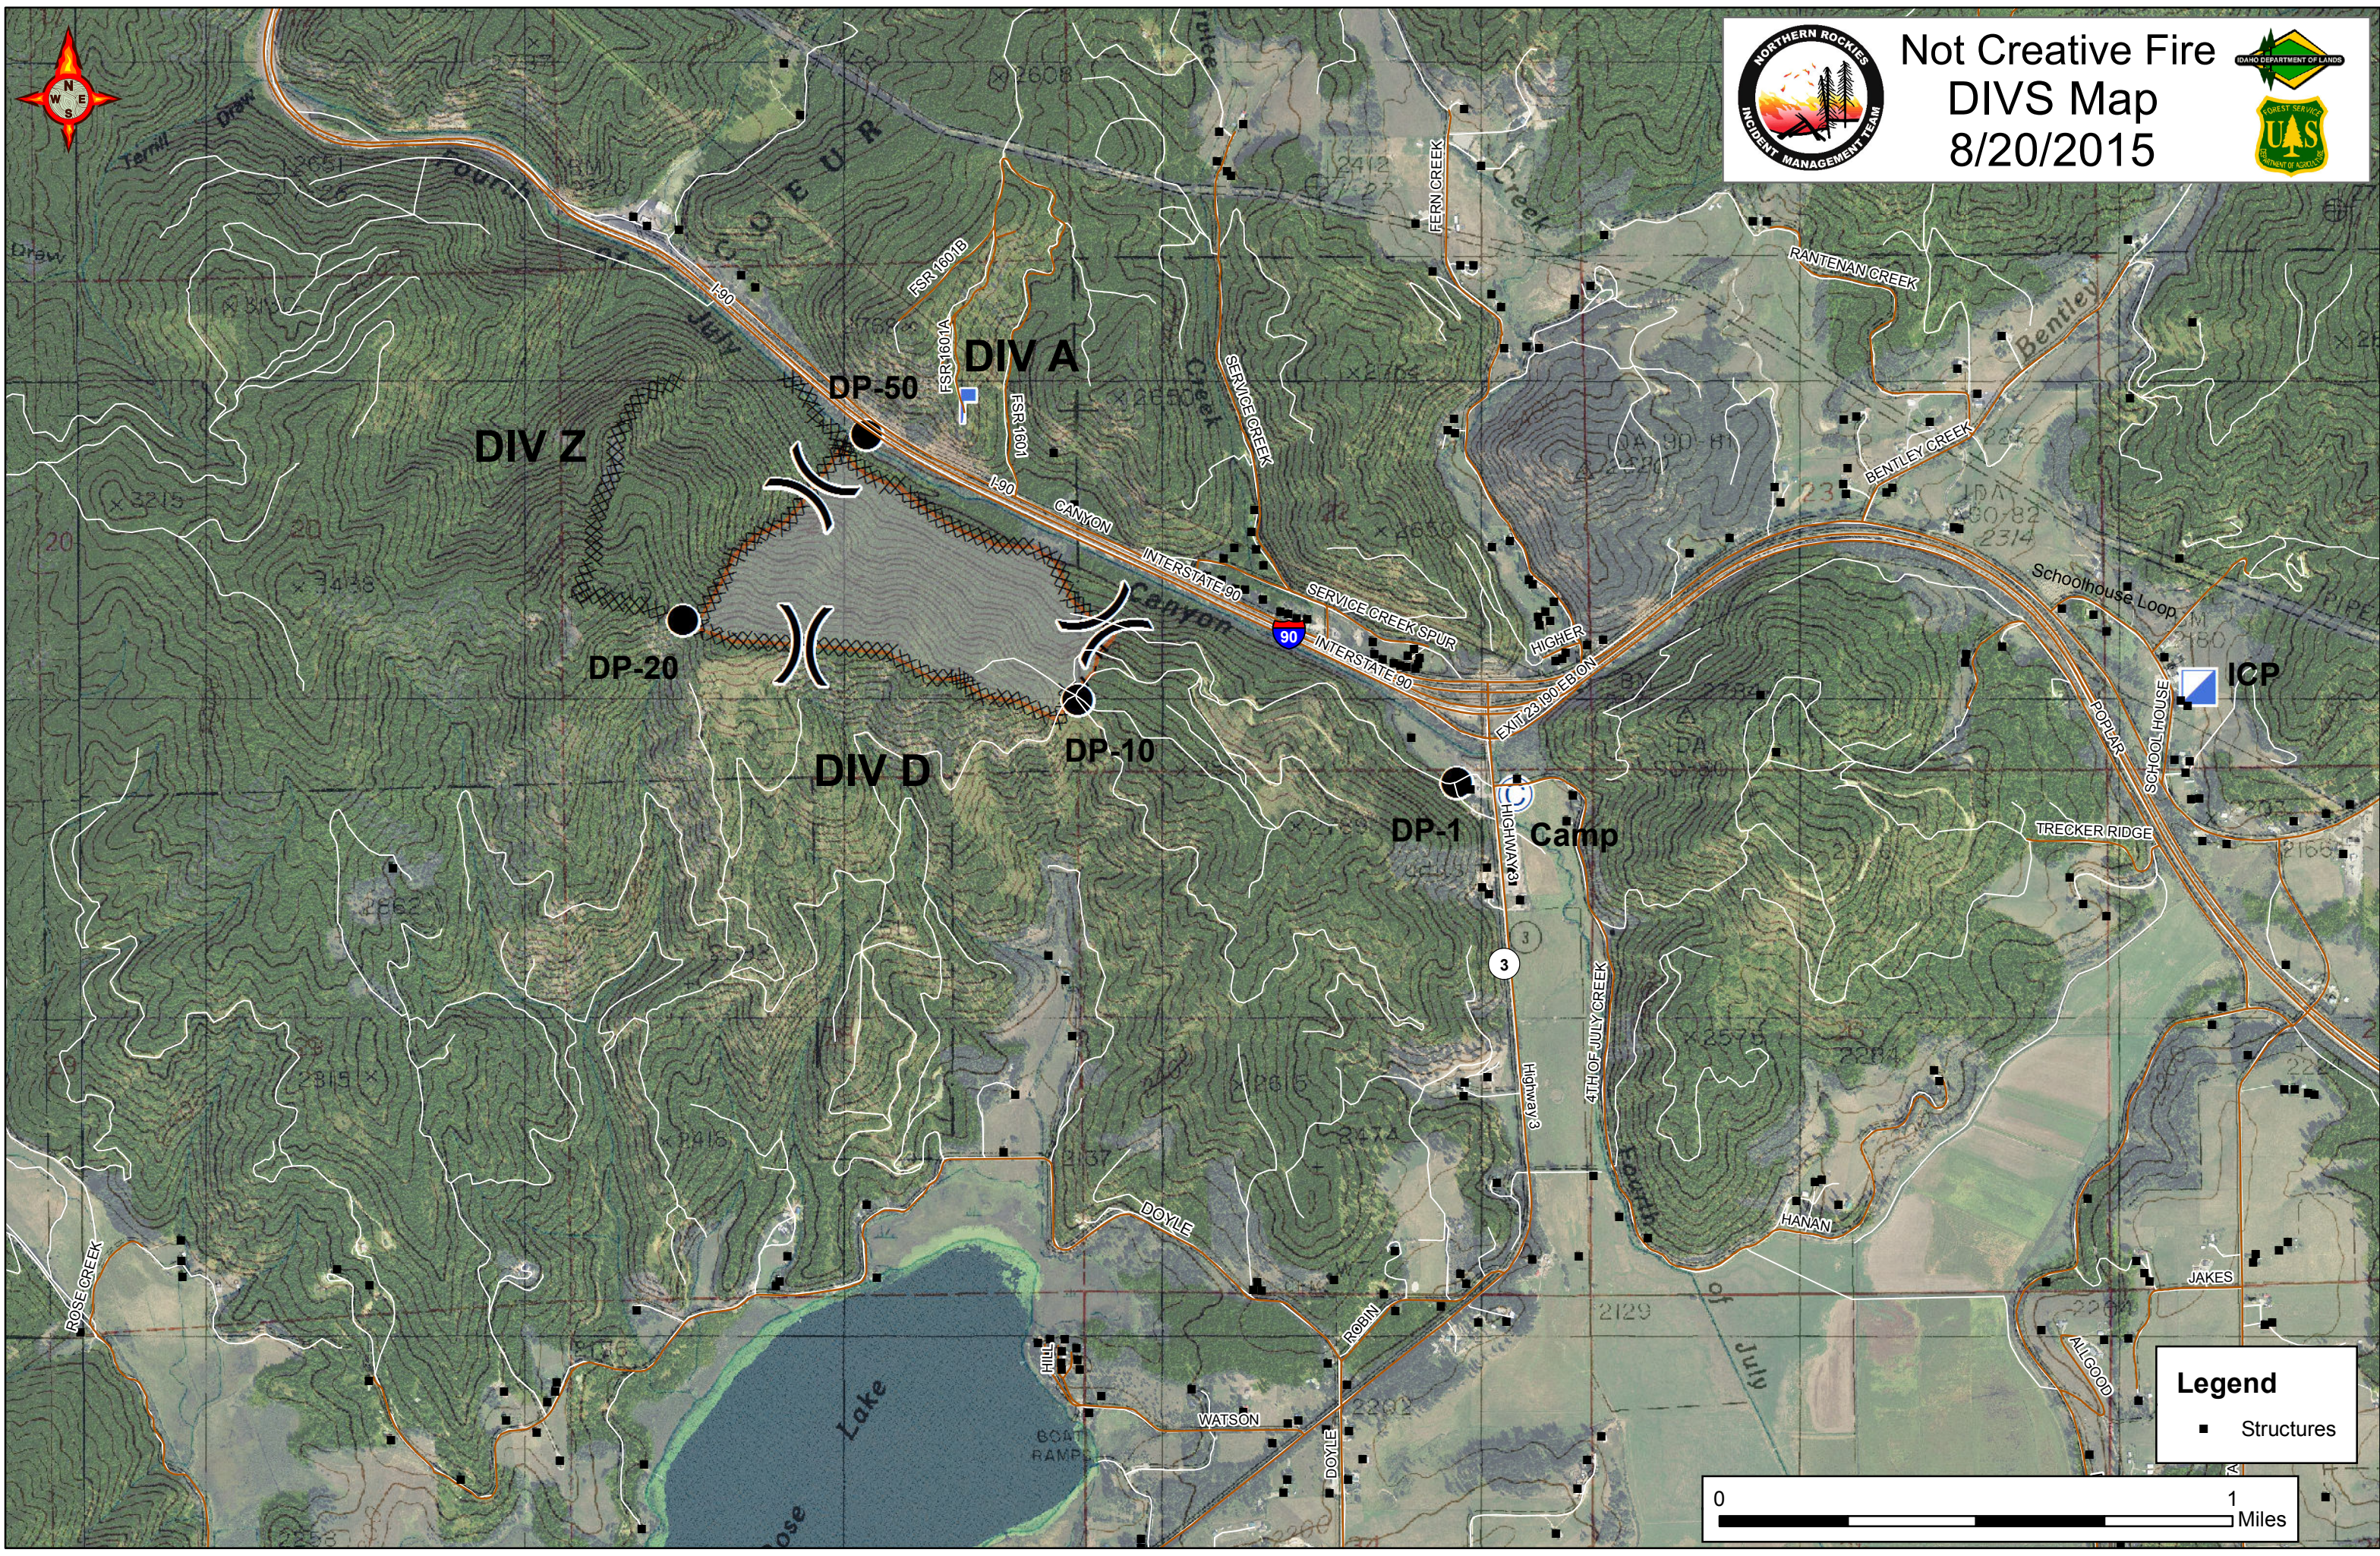

Not Creative Fire
DIVS Map
8/20/2015

Legend

- Structures