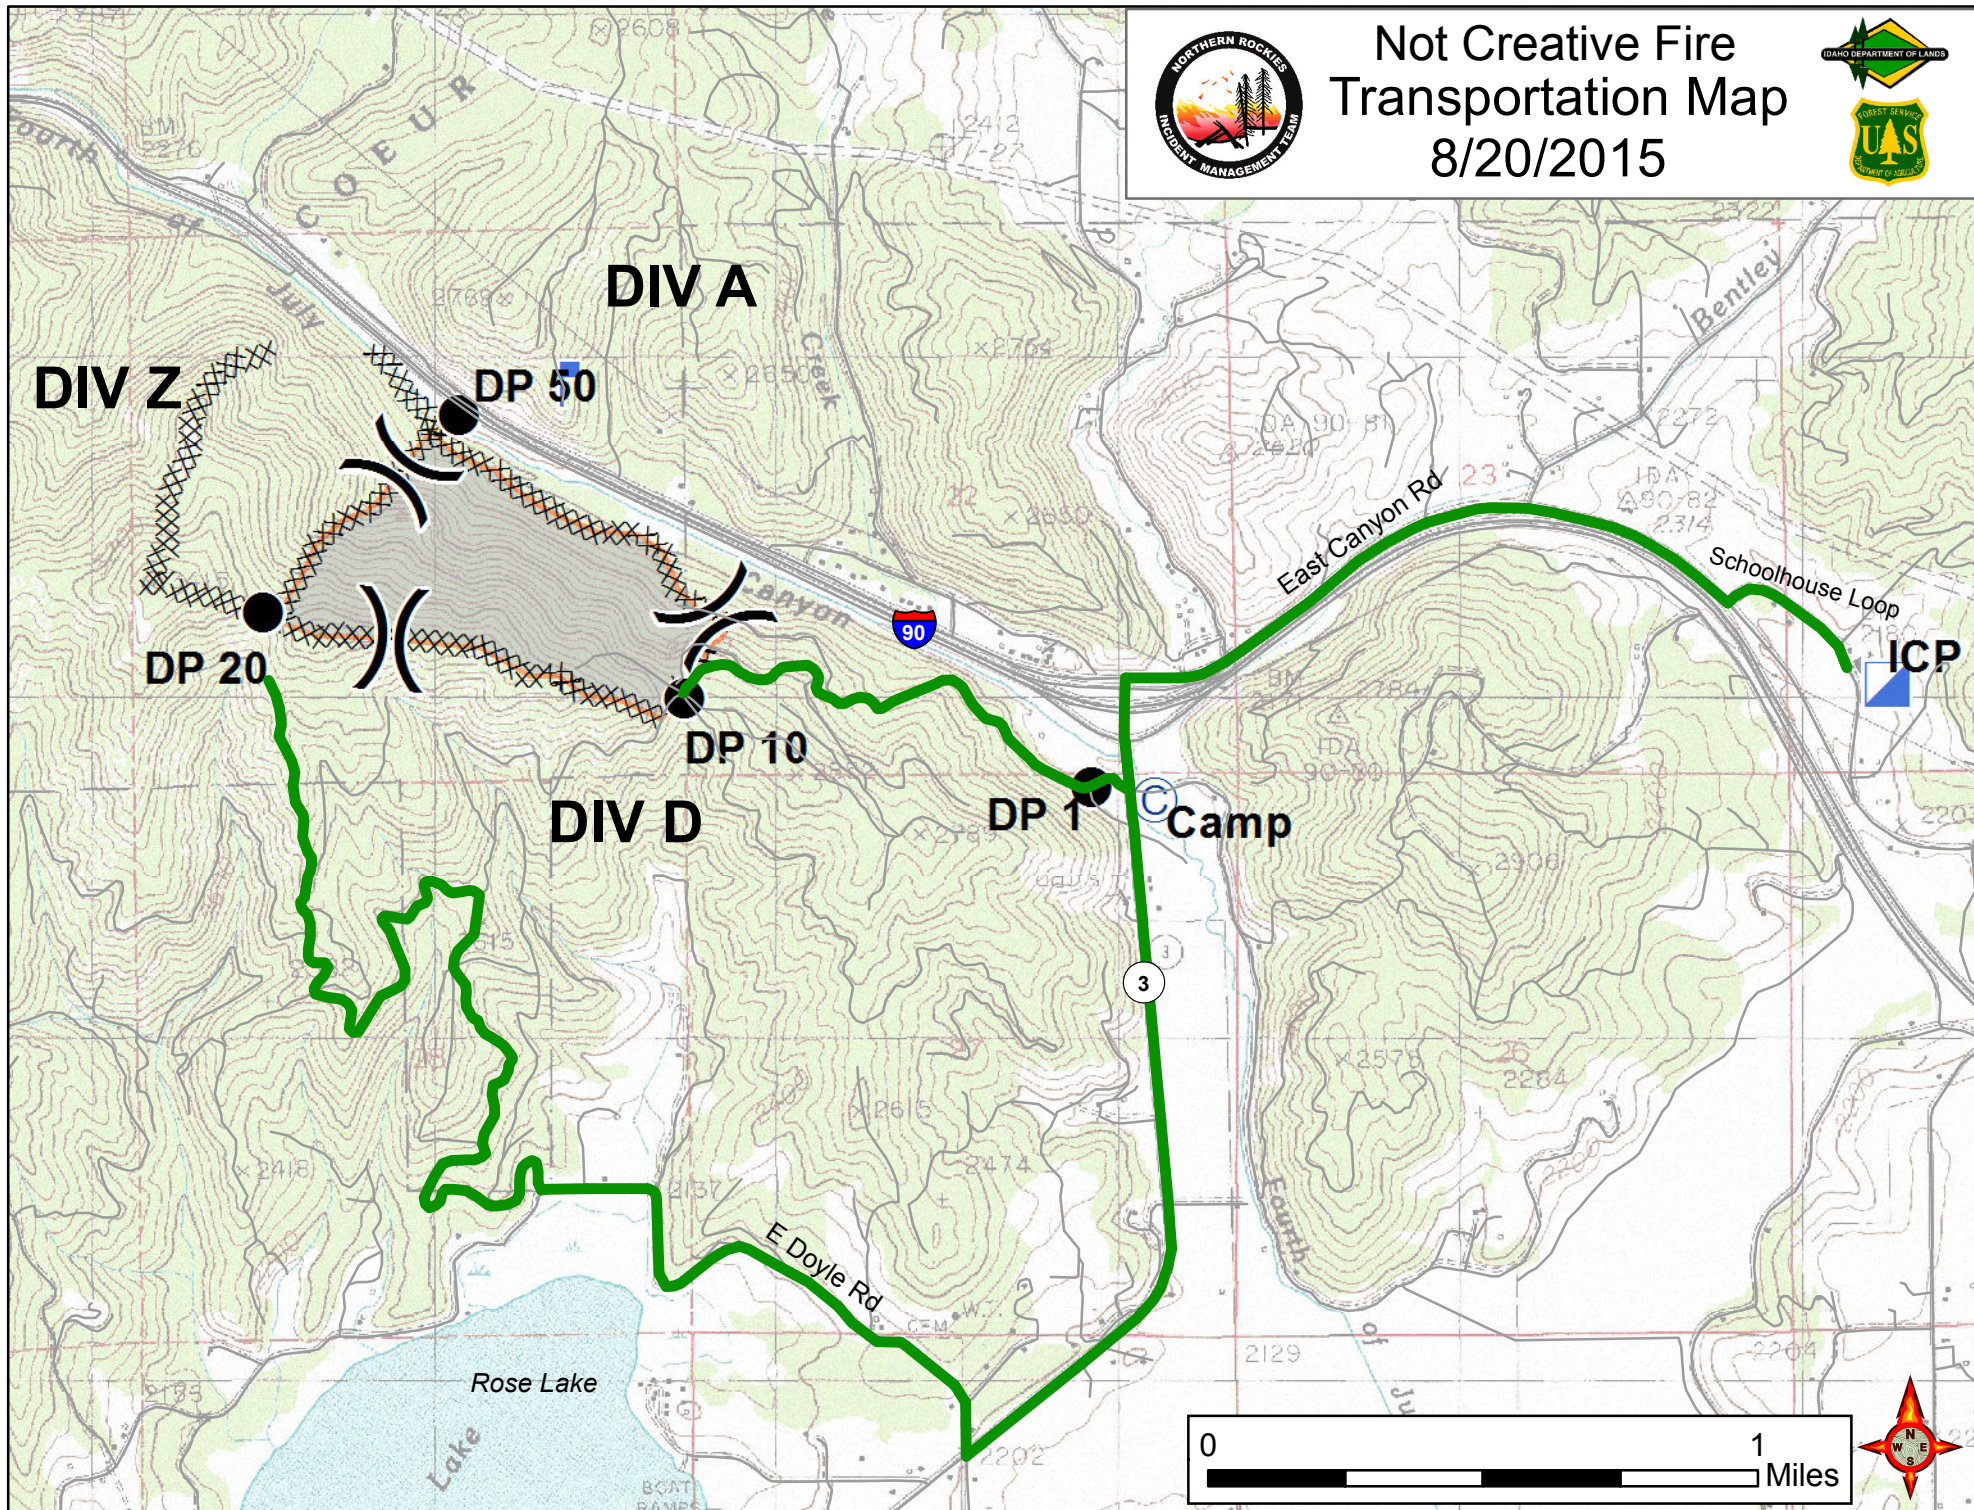

Not Creative Fire Transportation Map 8/20/2015

DIV Z

DIV A

DP 50

DP 20

DP 10

DIV D

DP 1

Camp

ICP

Rose Lake