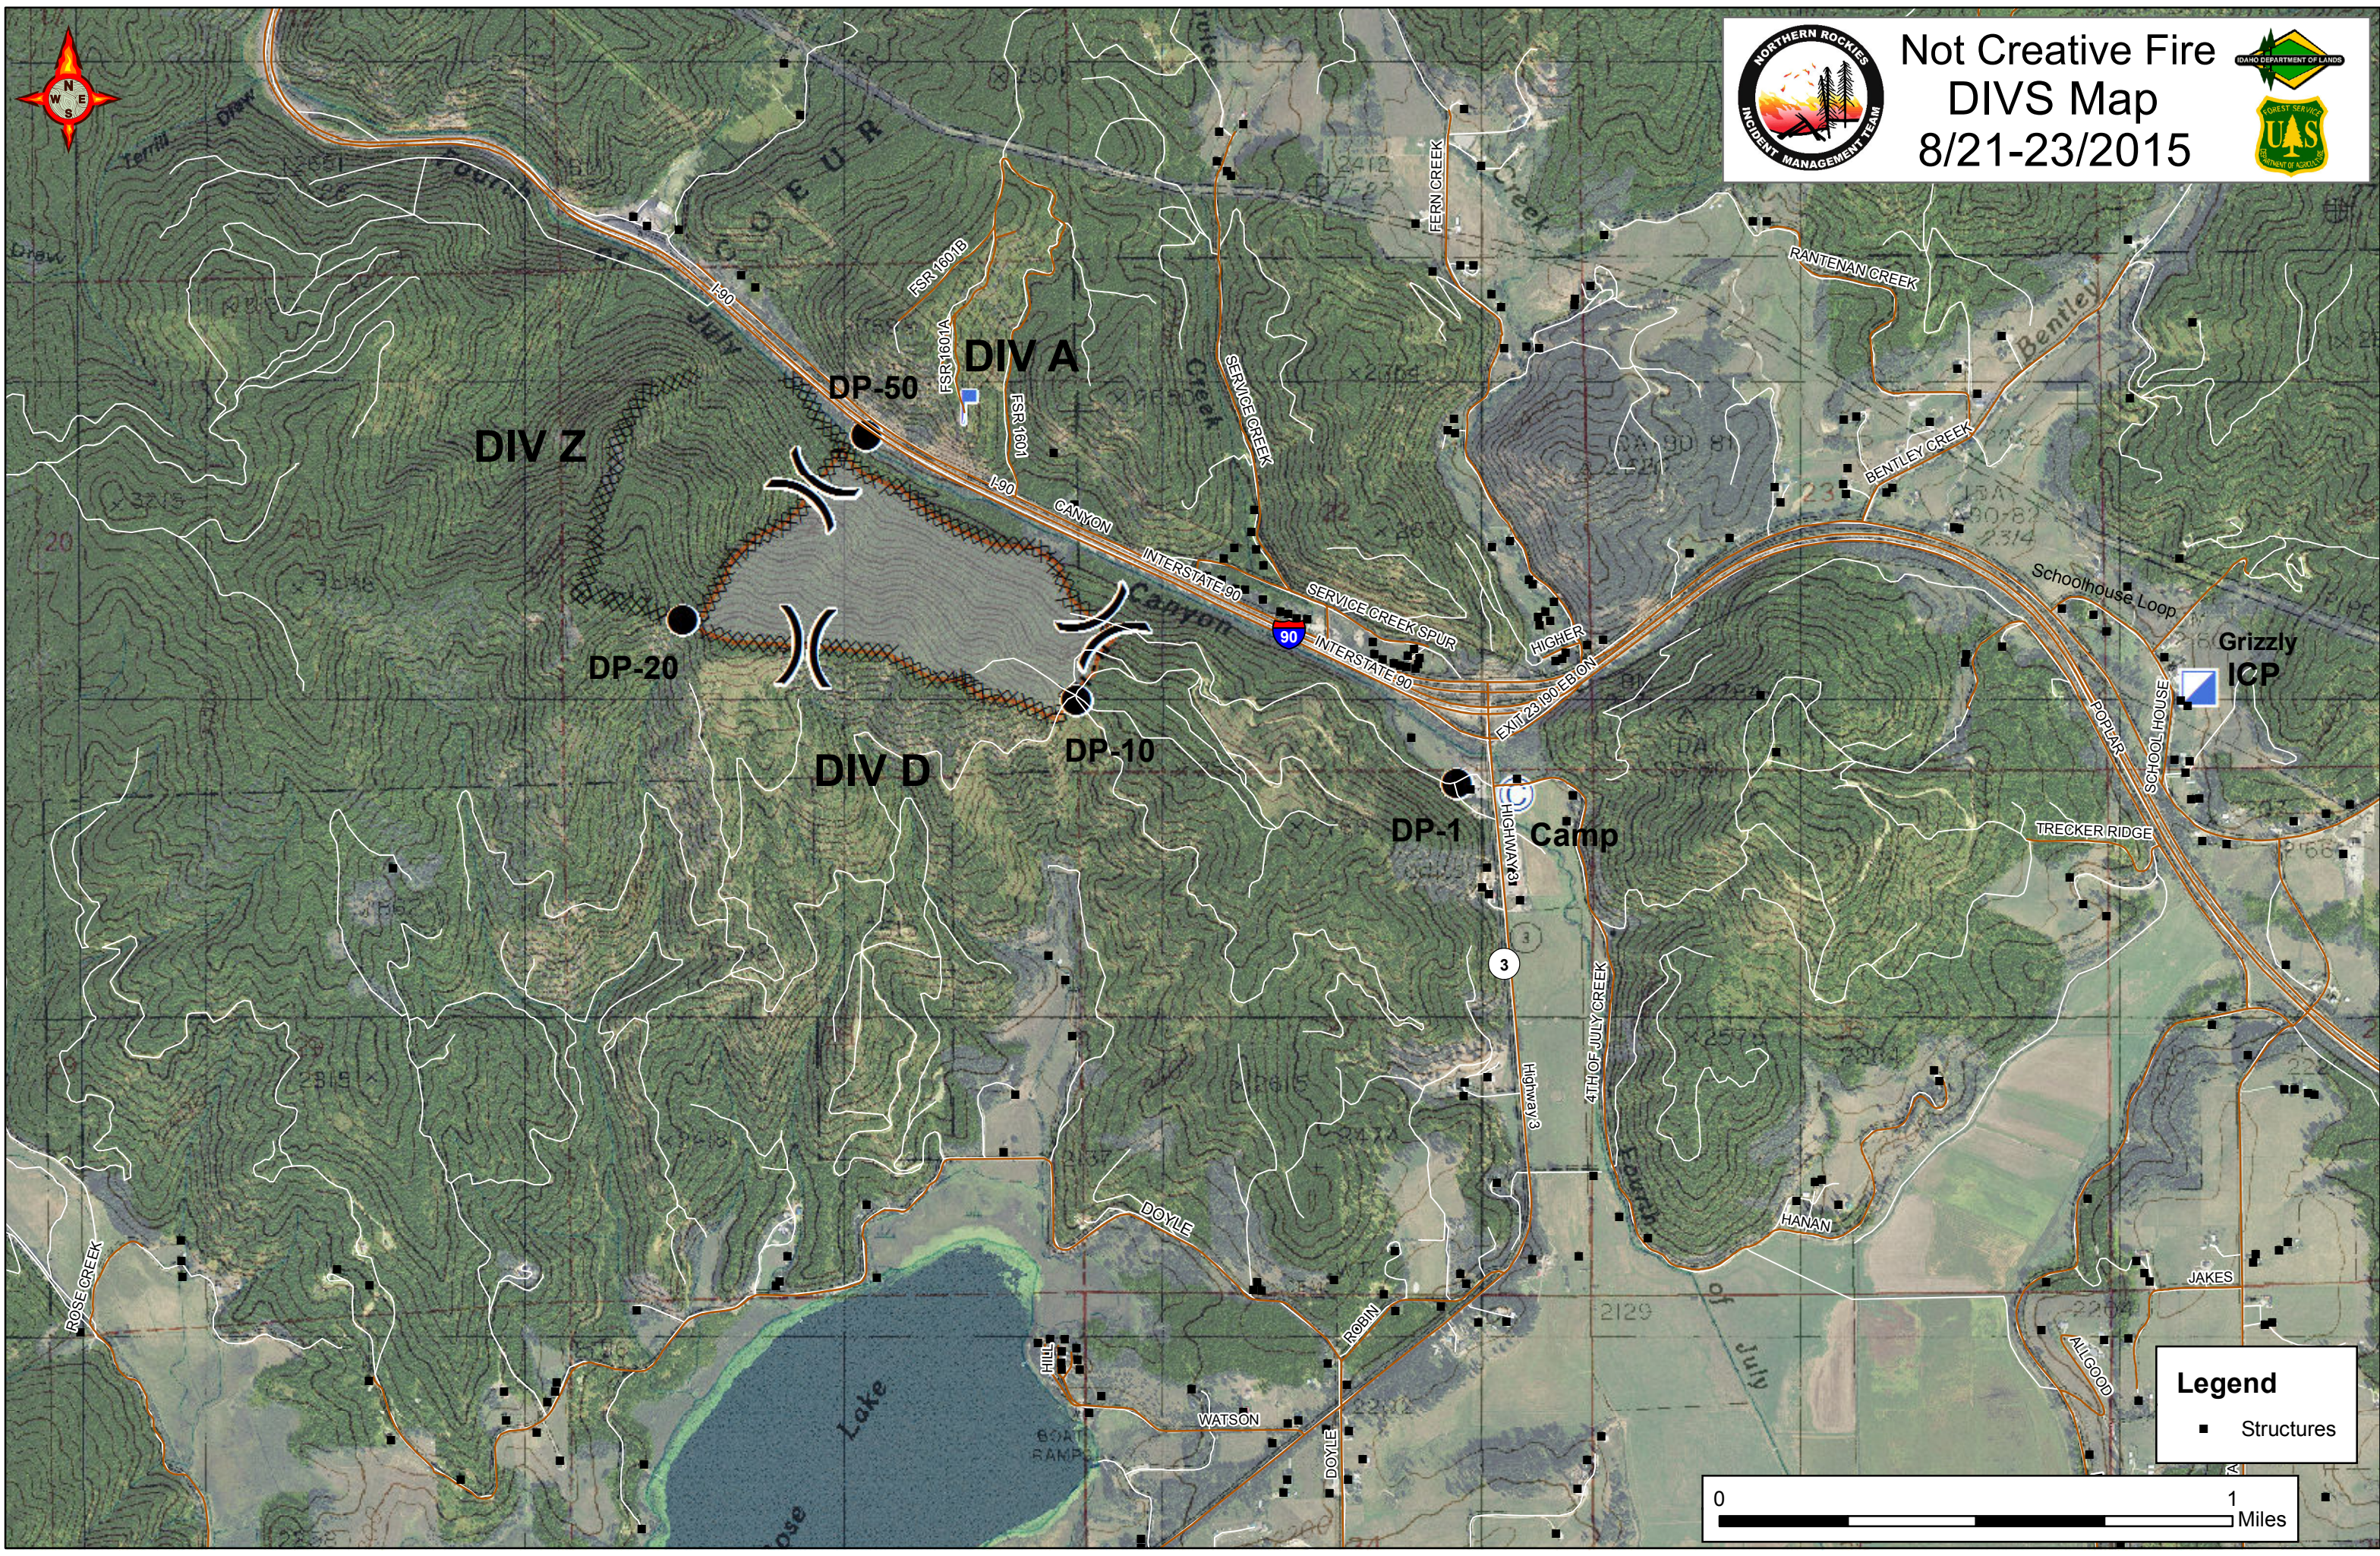

Not Creative Fire
DIVS Map
8/21-23/2015

Legend

- Structures