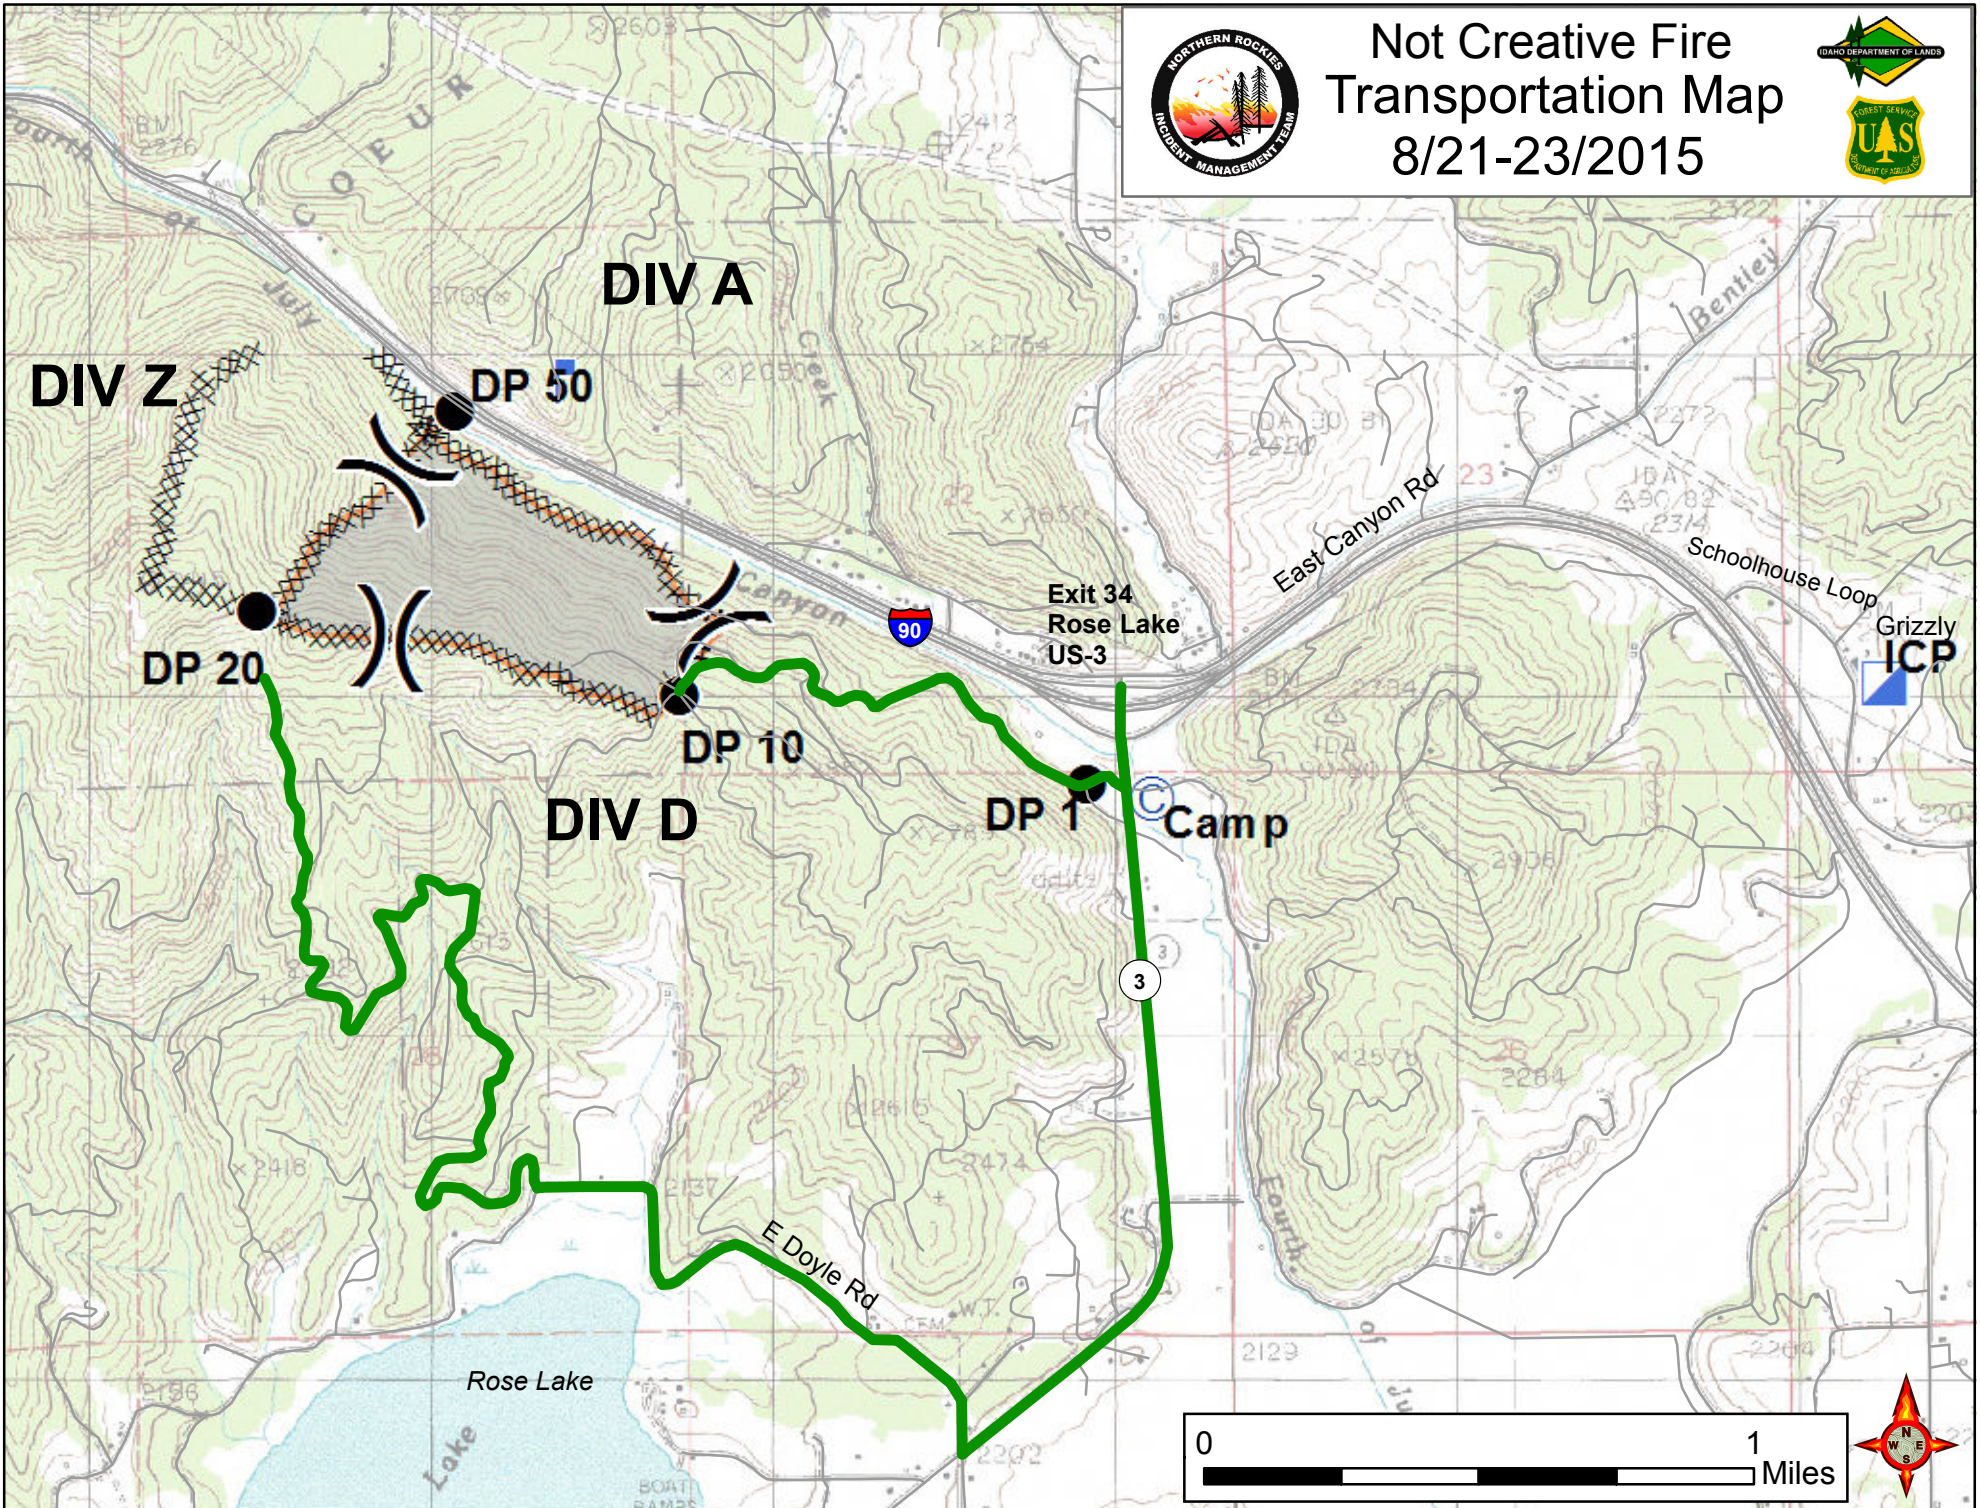

# Not Creative Fire Transportation Map 8/21-23/2015

**DIV Z**

**DIV A**

**DP 50**

**DP 20**

**DP 10**

**DIV D**

**DP 1**

**Camp**

Rose Lake

E Doyle Rd

East Canyon Rd

Schoolhouse Loop

Grizzly ICP