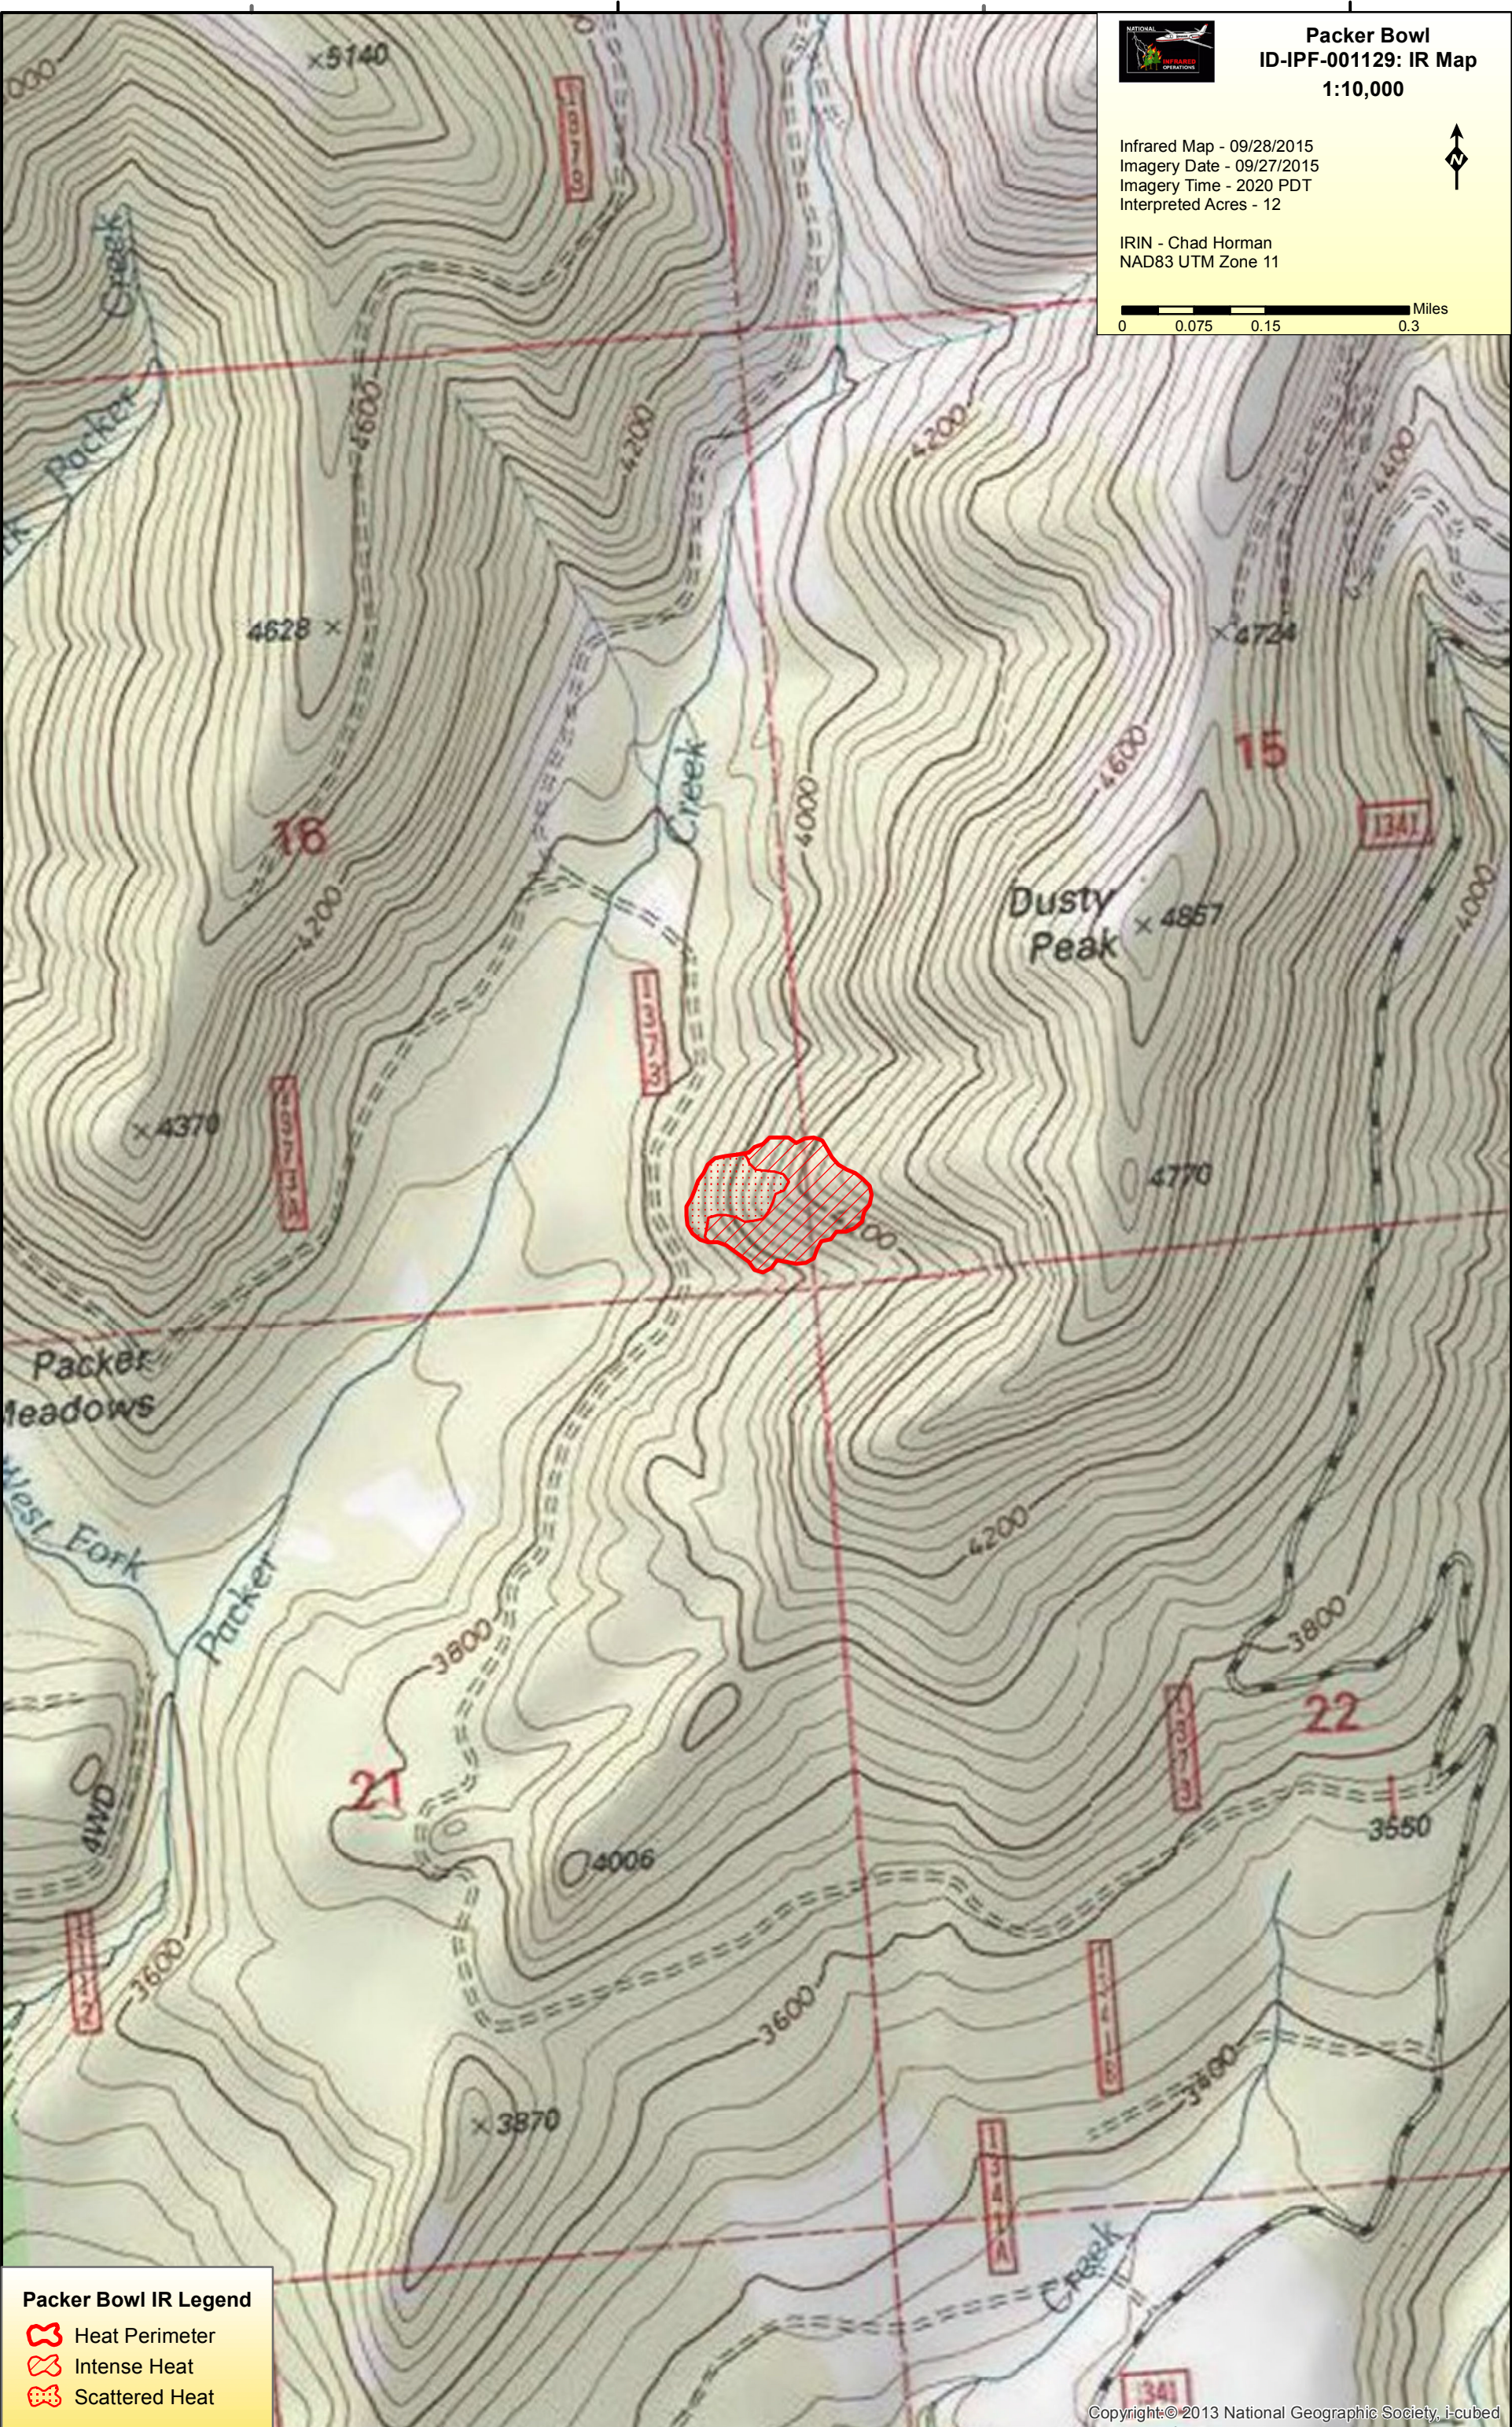

116°59'0"W

116°58'0"W

Packer Bowl
ID-IPF-001129: IR Map
1:10,000

Infrared Map - 09/28/2015
Imagery Date - 09/27/2015
Imagery Time - 2020 PDT
Interpreted Acres - 12

IRIN - Chad Horman
NAD83 UTM Zone 11

48°44'0"N

48°44'0"N

48°43'0"N

48°43'0"N

48°42'0"N

48°42'0"N

Packer Bowl IR Legend

-  Heat Perimeter
-  Intense Heat
-  Scattered Heat

117°0'0"W

116°59'0"W