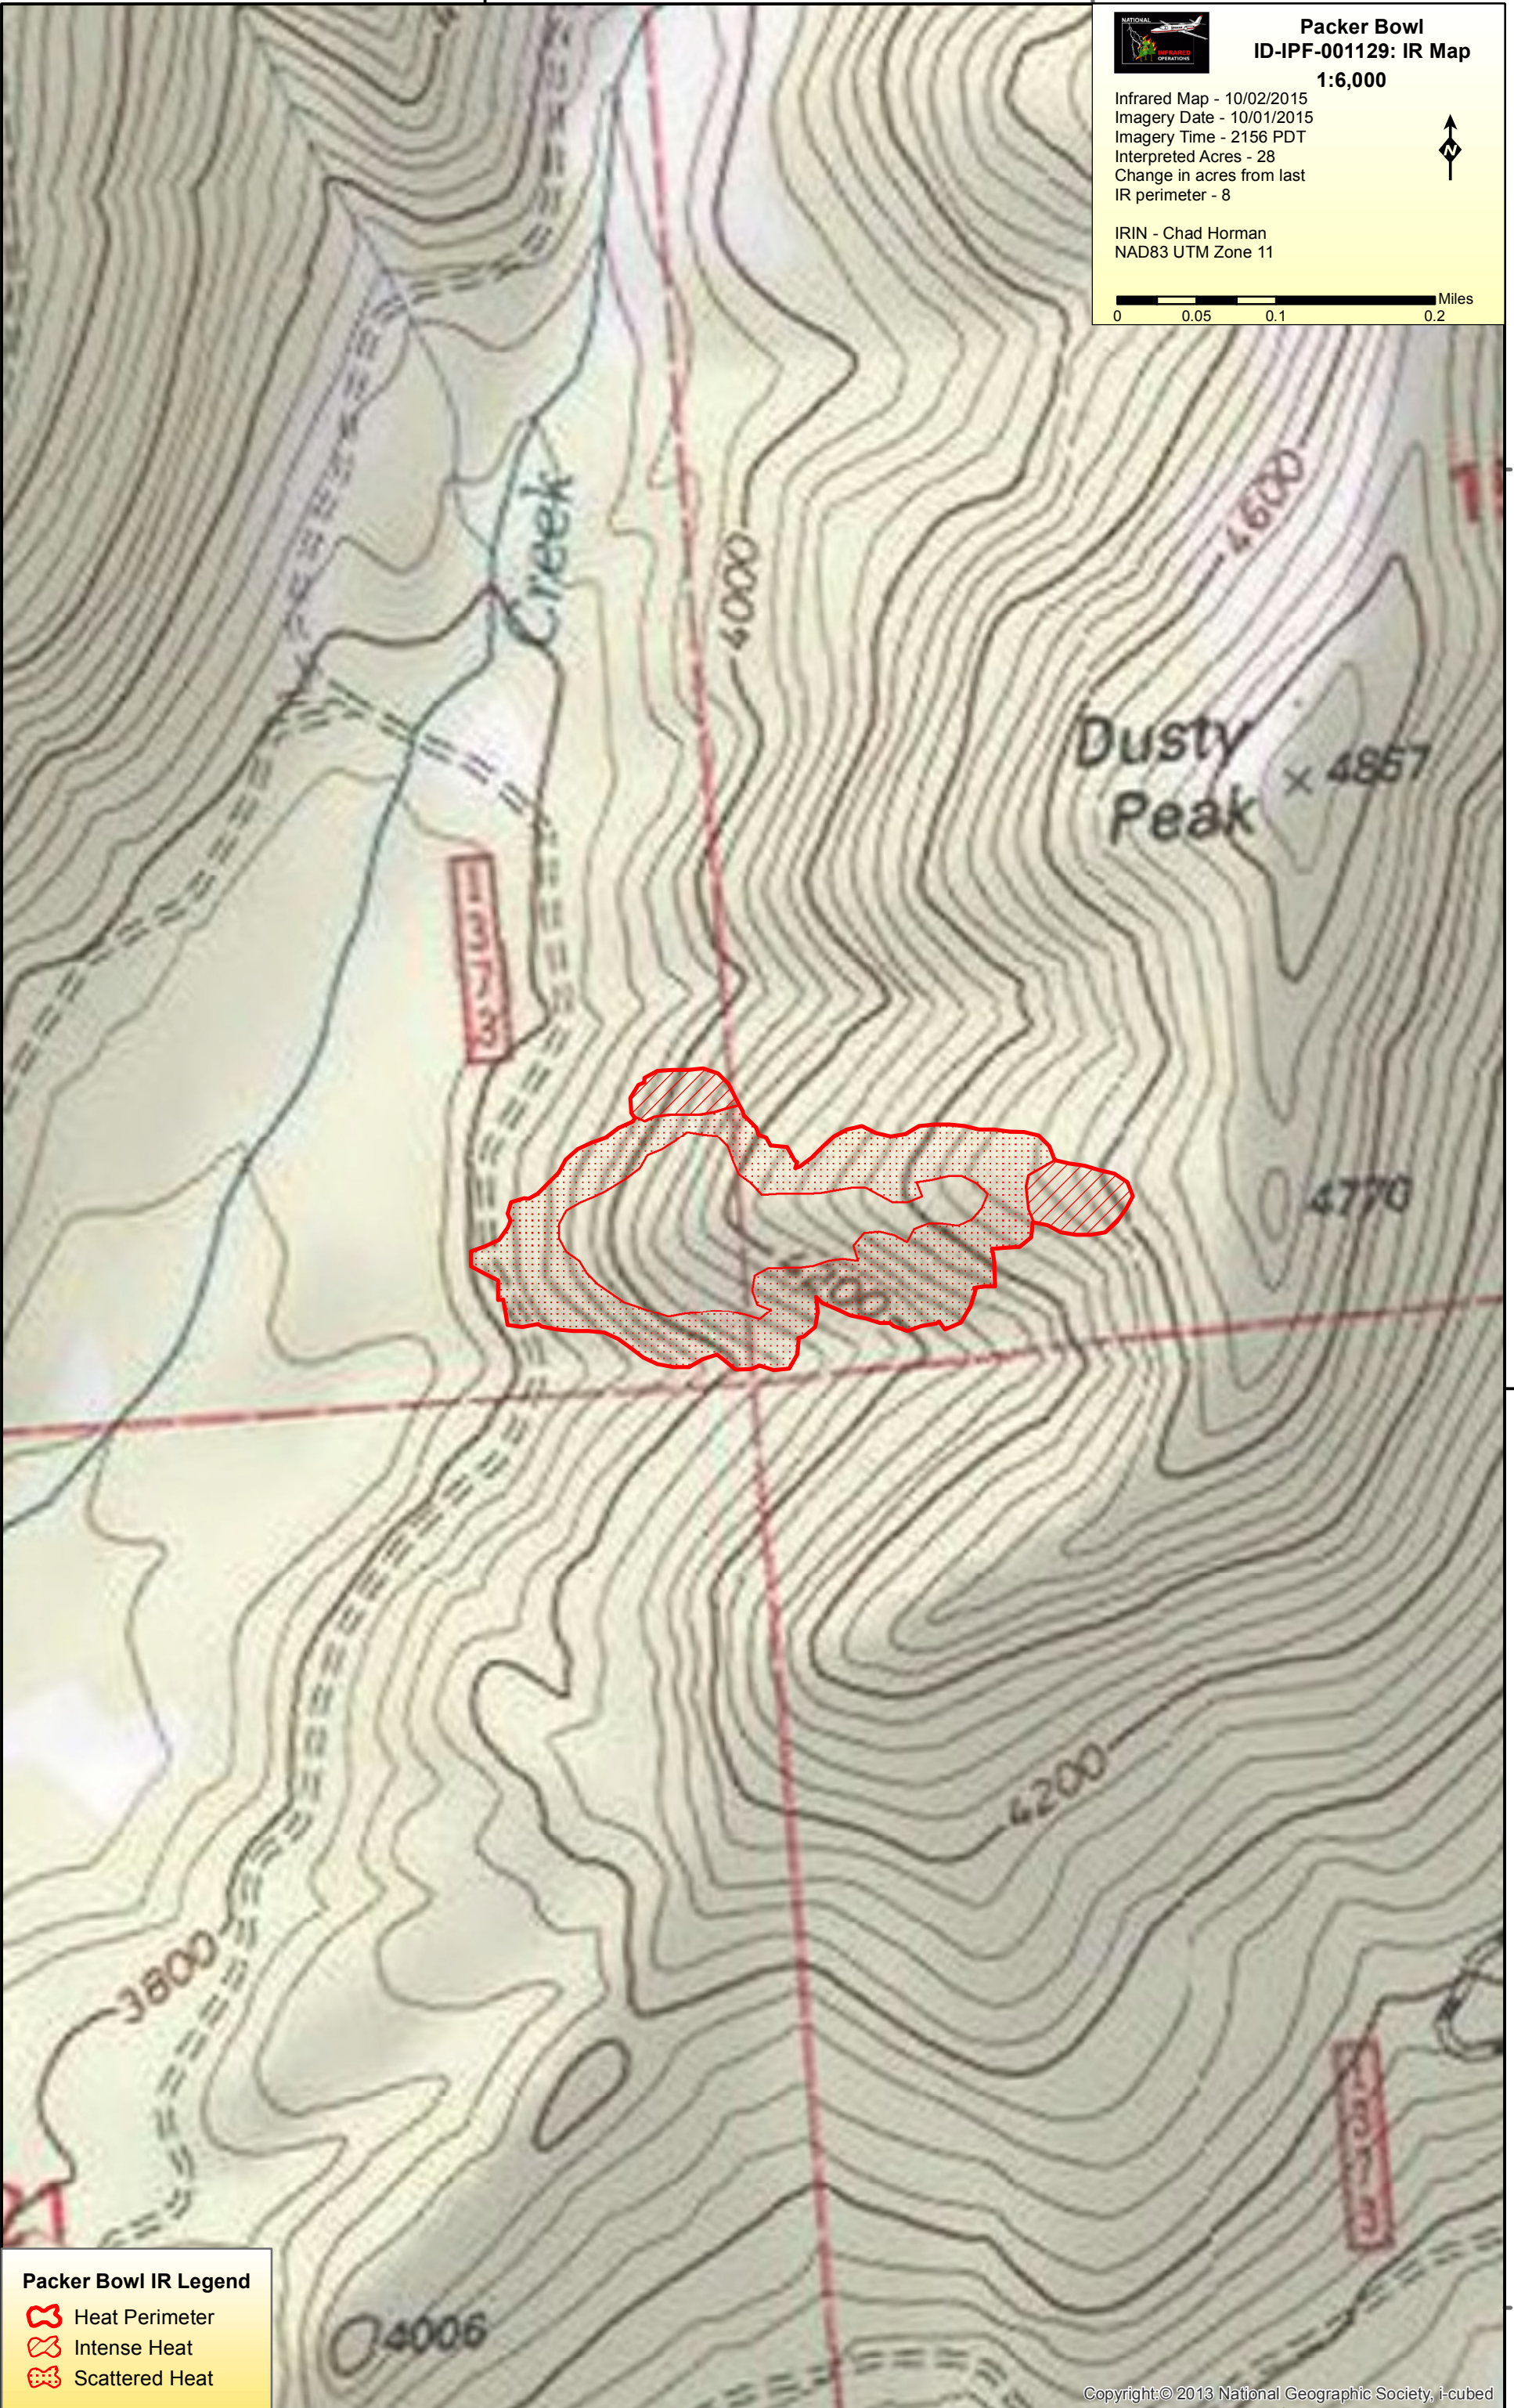

Packer Bowl
ID-IPF-001129: IR Map
1:6,000

Infrared Map - 10/02/2015
Imagery Date - 10/01/2015
Imagery Time - 2156 PDT
Interpreted Acres - 28
Change in acres from last
IR perimeter - 8

IRIN - Chad Horman
NAD83 UTM Zone 11

Packer Bowl IR Legend

-  Heat Perimeter
-  Intense Heat
-  Scattered Heat