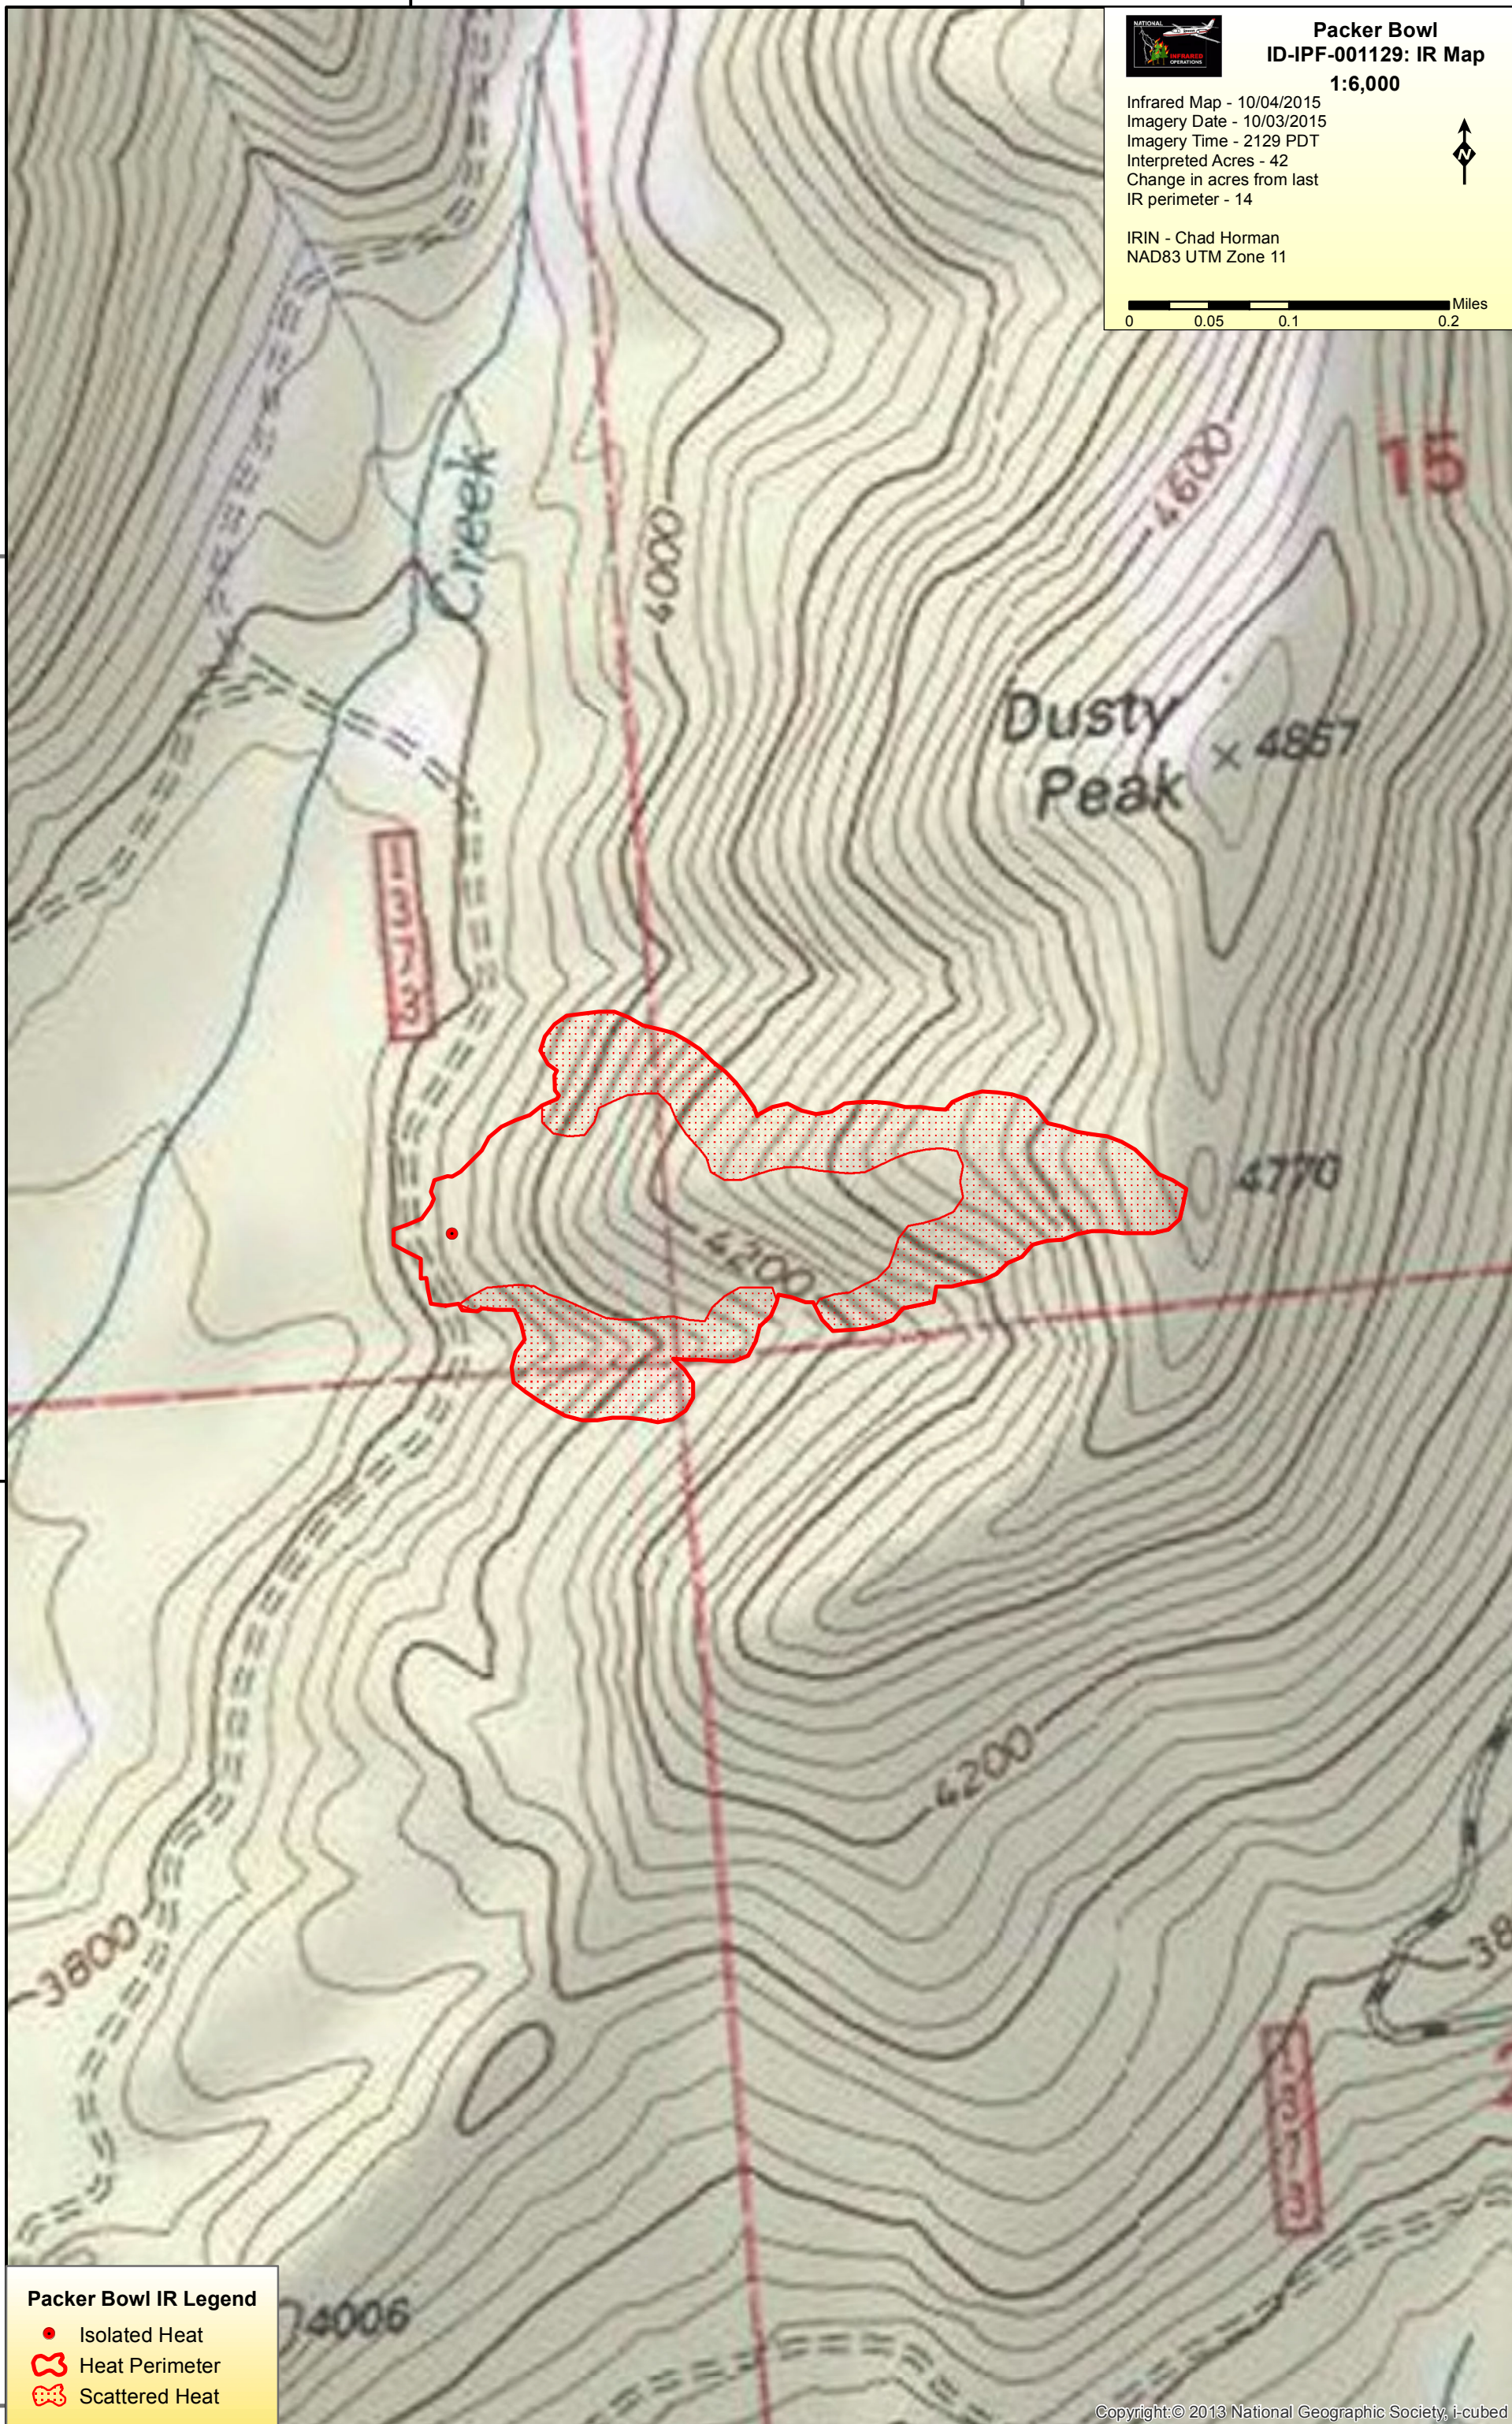

116°59'0"W

Packer Bowl
ID-IPF-001129: IR Map
1:6,000

Infrared Map - 10/04/2015
Imagery Date - 10/03/2015
Imagery Time - 2129 PDT
Interpreted Acres - 42
Change in acres from last
IR perimeter - 14

IRIN - Chad Horman
NAD83 UTM Zone 11

48°43'0"N

48°43'0"N

Packer Bowl IR Legend

-  Isolated Heat
-  Heat Perimeter
-  Scattered Heat

116°59'0"W