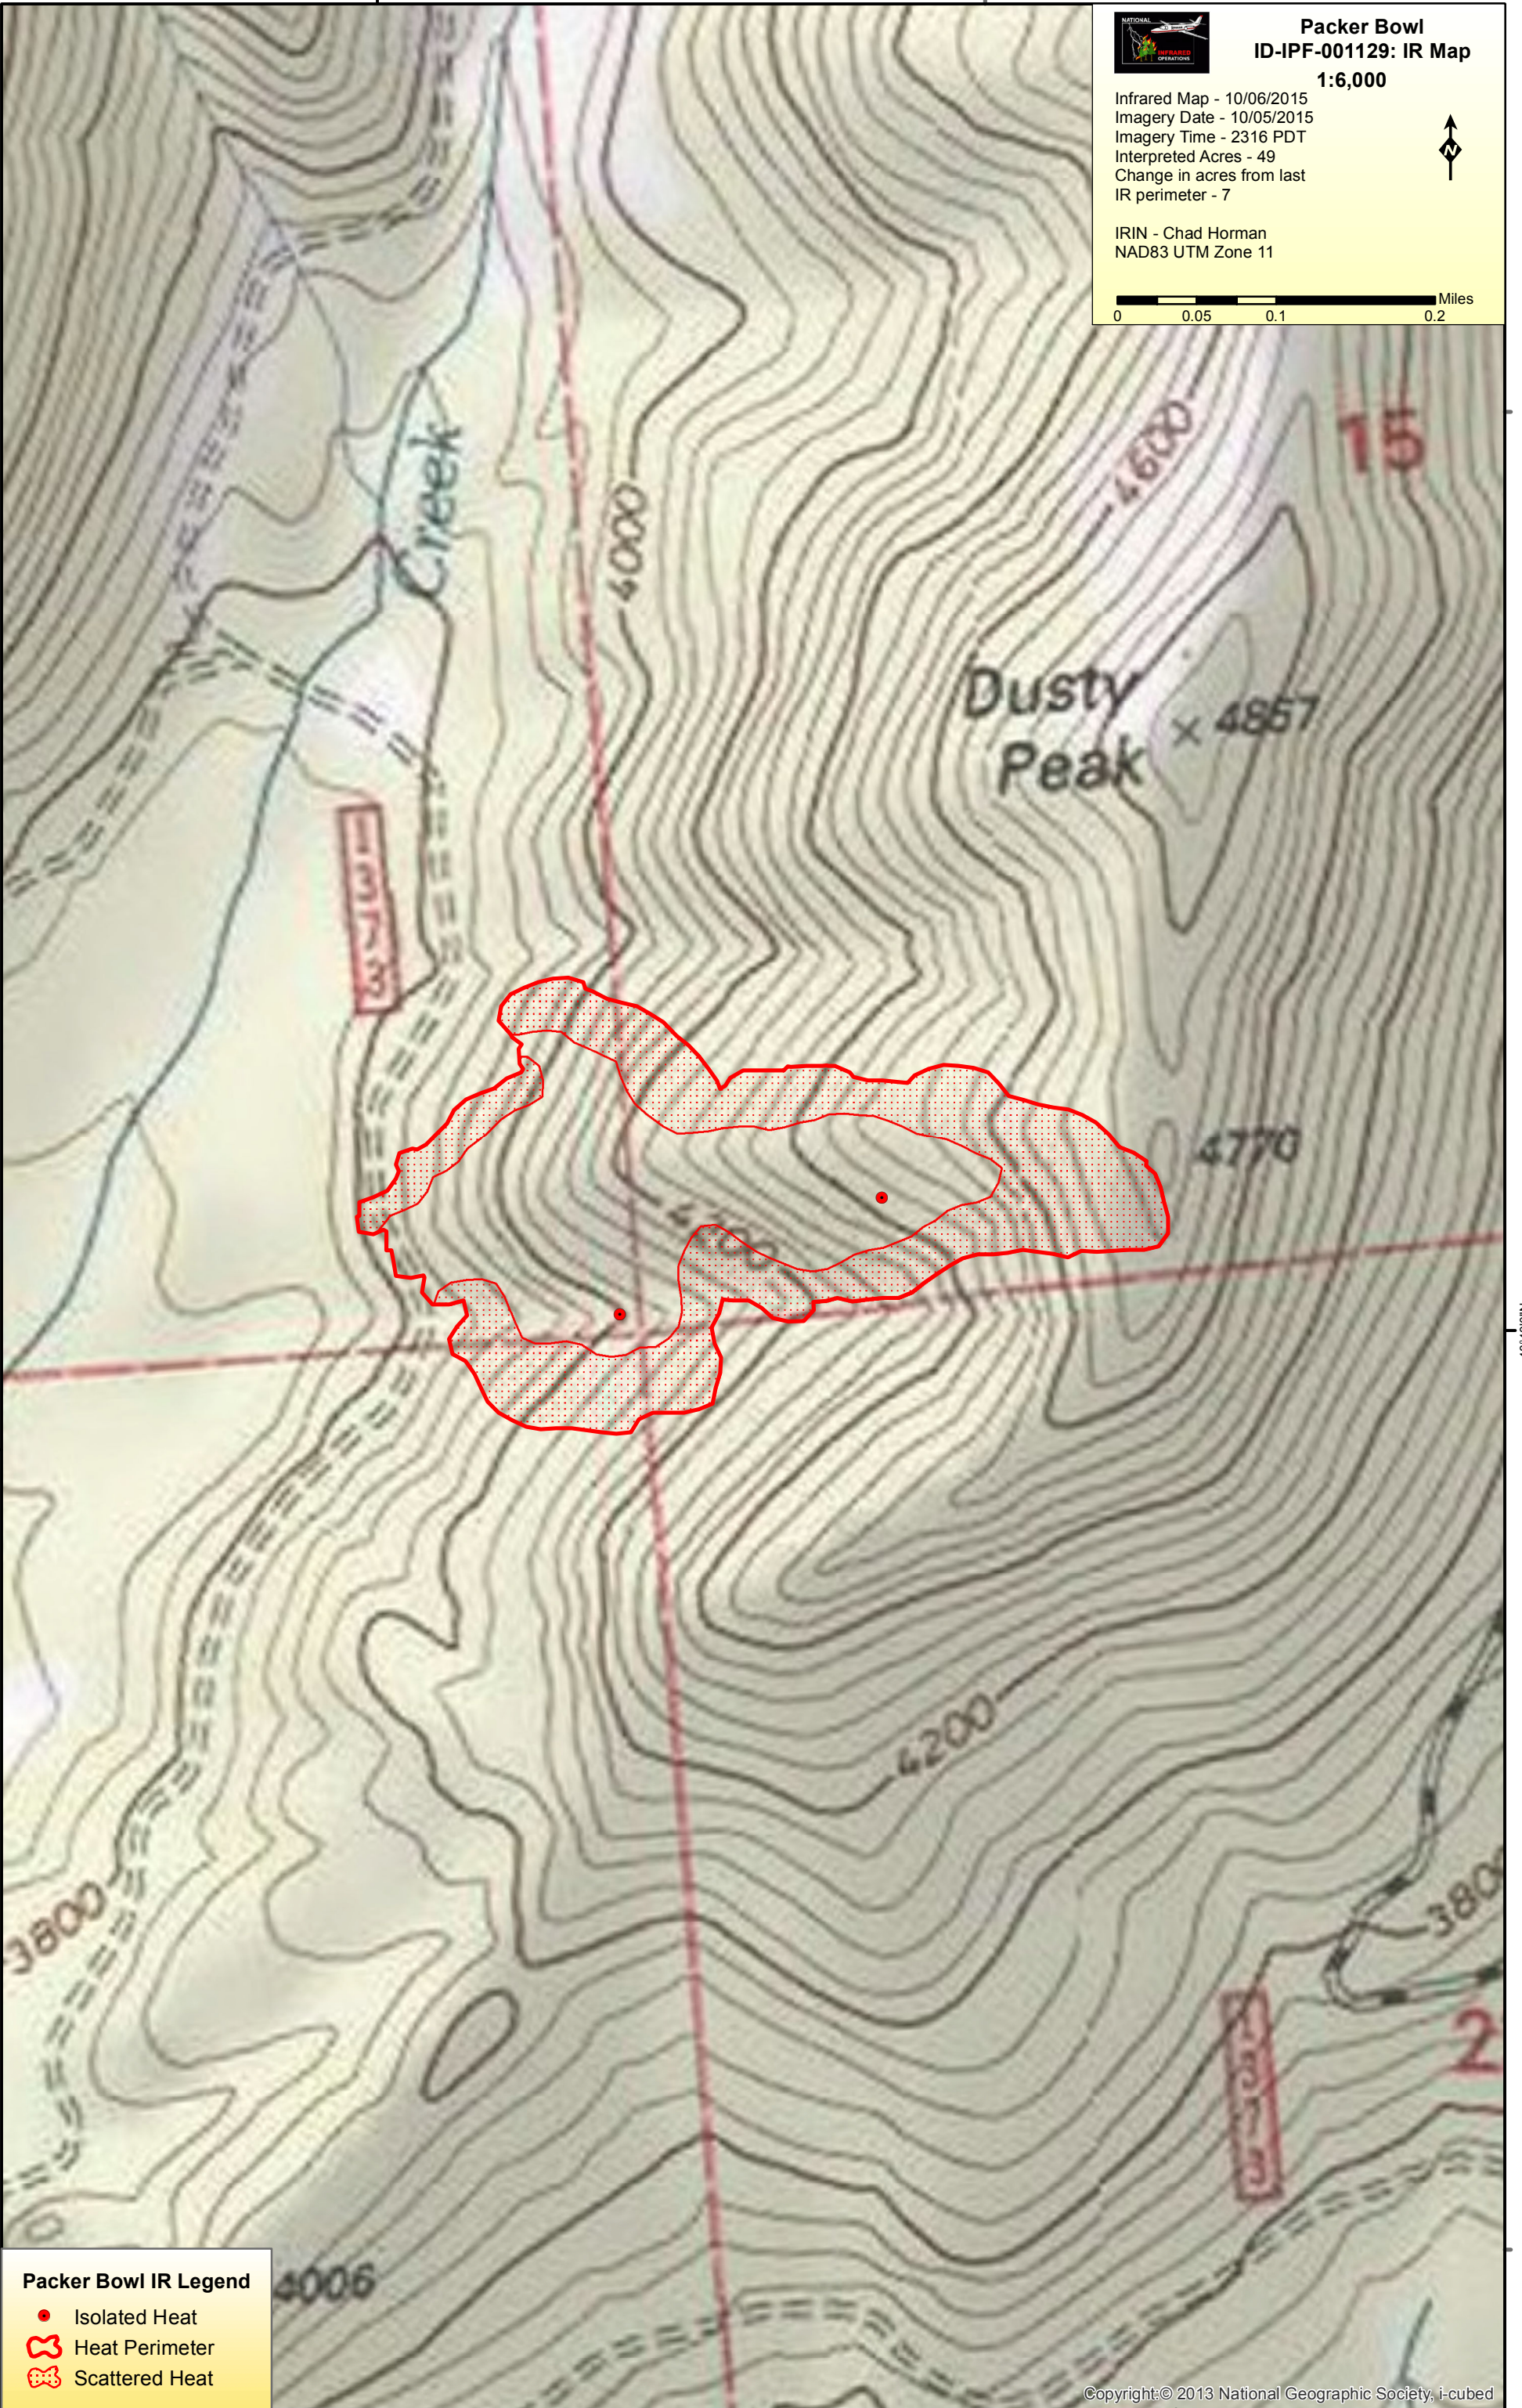

116°59'0"W

Packer Bowl
ID-IPF-001129: IR Map
1:6,000

Infrared Map - 10/06/2015
Imagery Date - 10/05/2015
Imagery Time - 2316 PDT
Interpreted Acres - 49
Change in acres from last
IR perimeter - 7

IRIN - Chad Horman
NAD83 UTM Zone 11

48°43'0"N

48°43'0"N

Packer Bowl IR Legend

-  Isolated Heat
-  Heat Perimeter
-  Scattered Heat

116°59'0"W