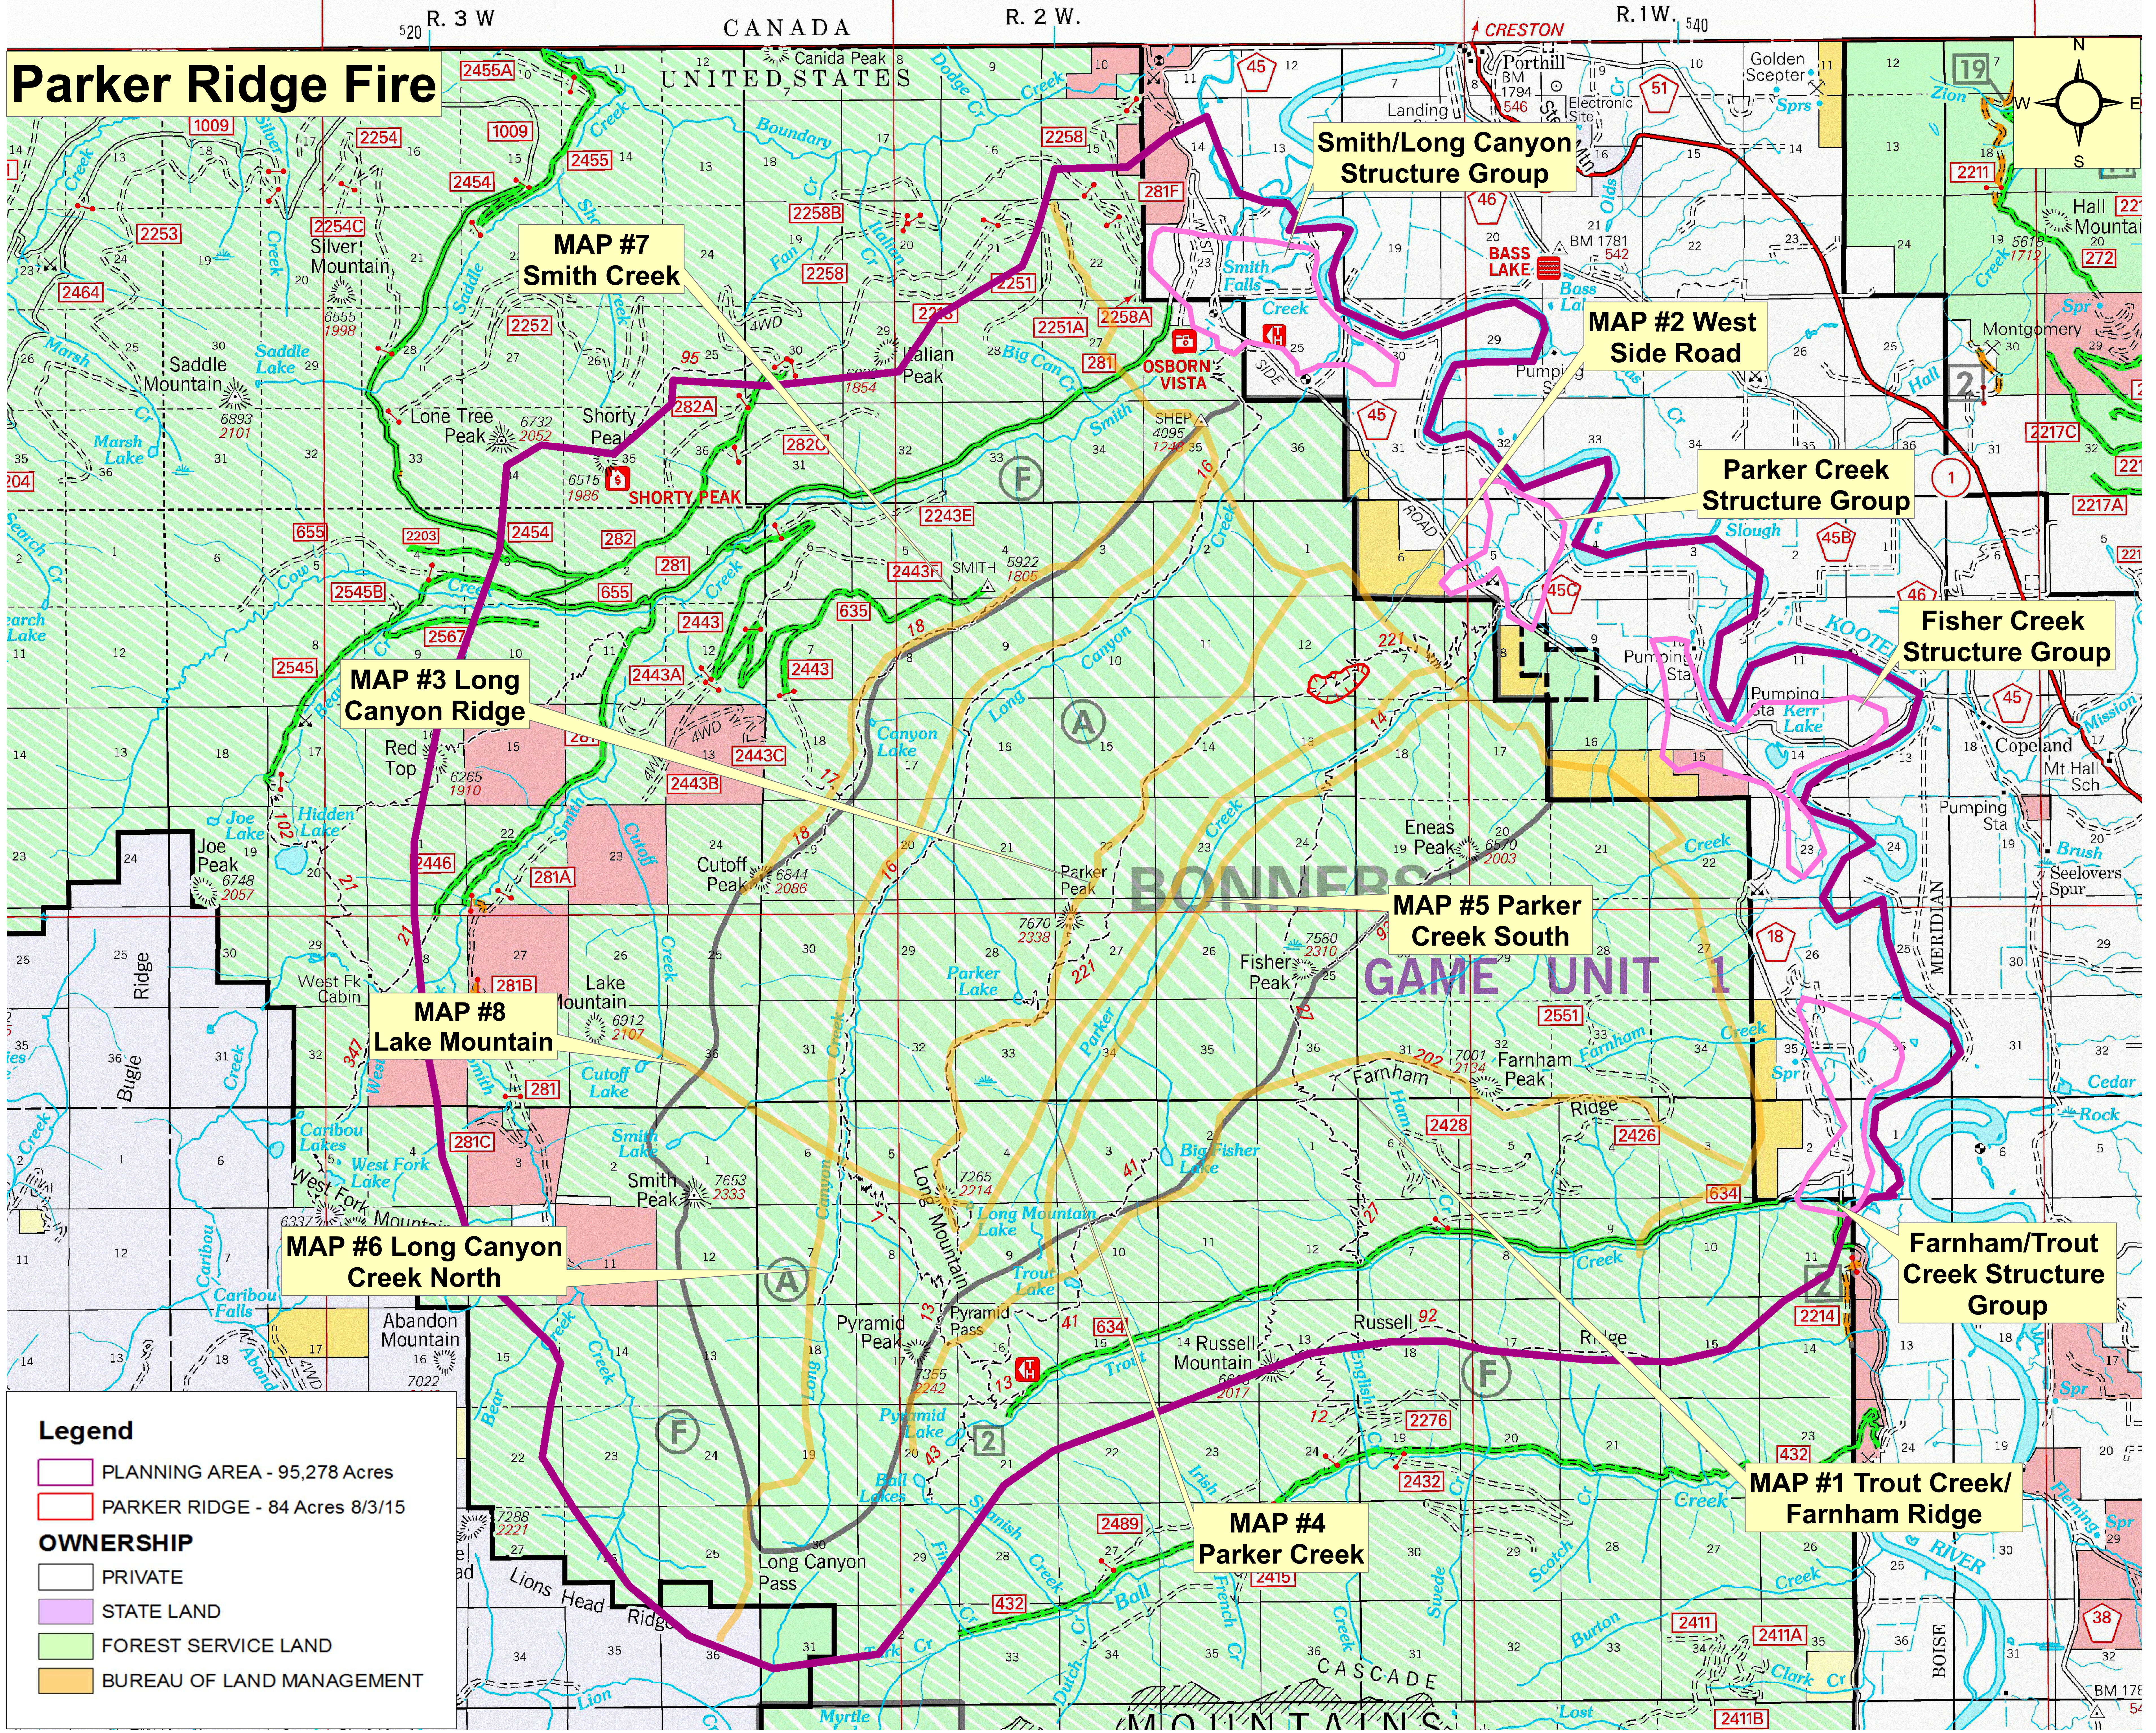

Parker Ridge Fire

Legend

- PLANNING AREA - 95,278 Acres
- PARKER RIDGE - 84 Acres 8/3/15

OWNERSHIP

- PRIVATE
- STATE LAND
- FOREST SERVICE LAND
- BUREAU OF LAND MANAGEMENT