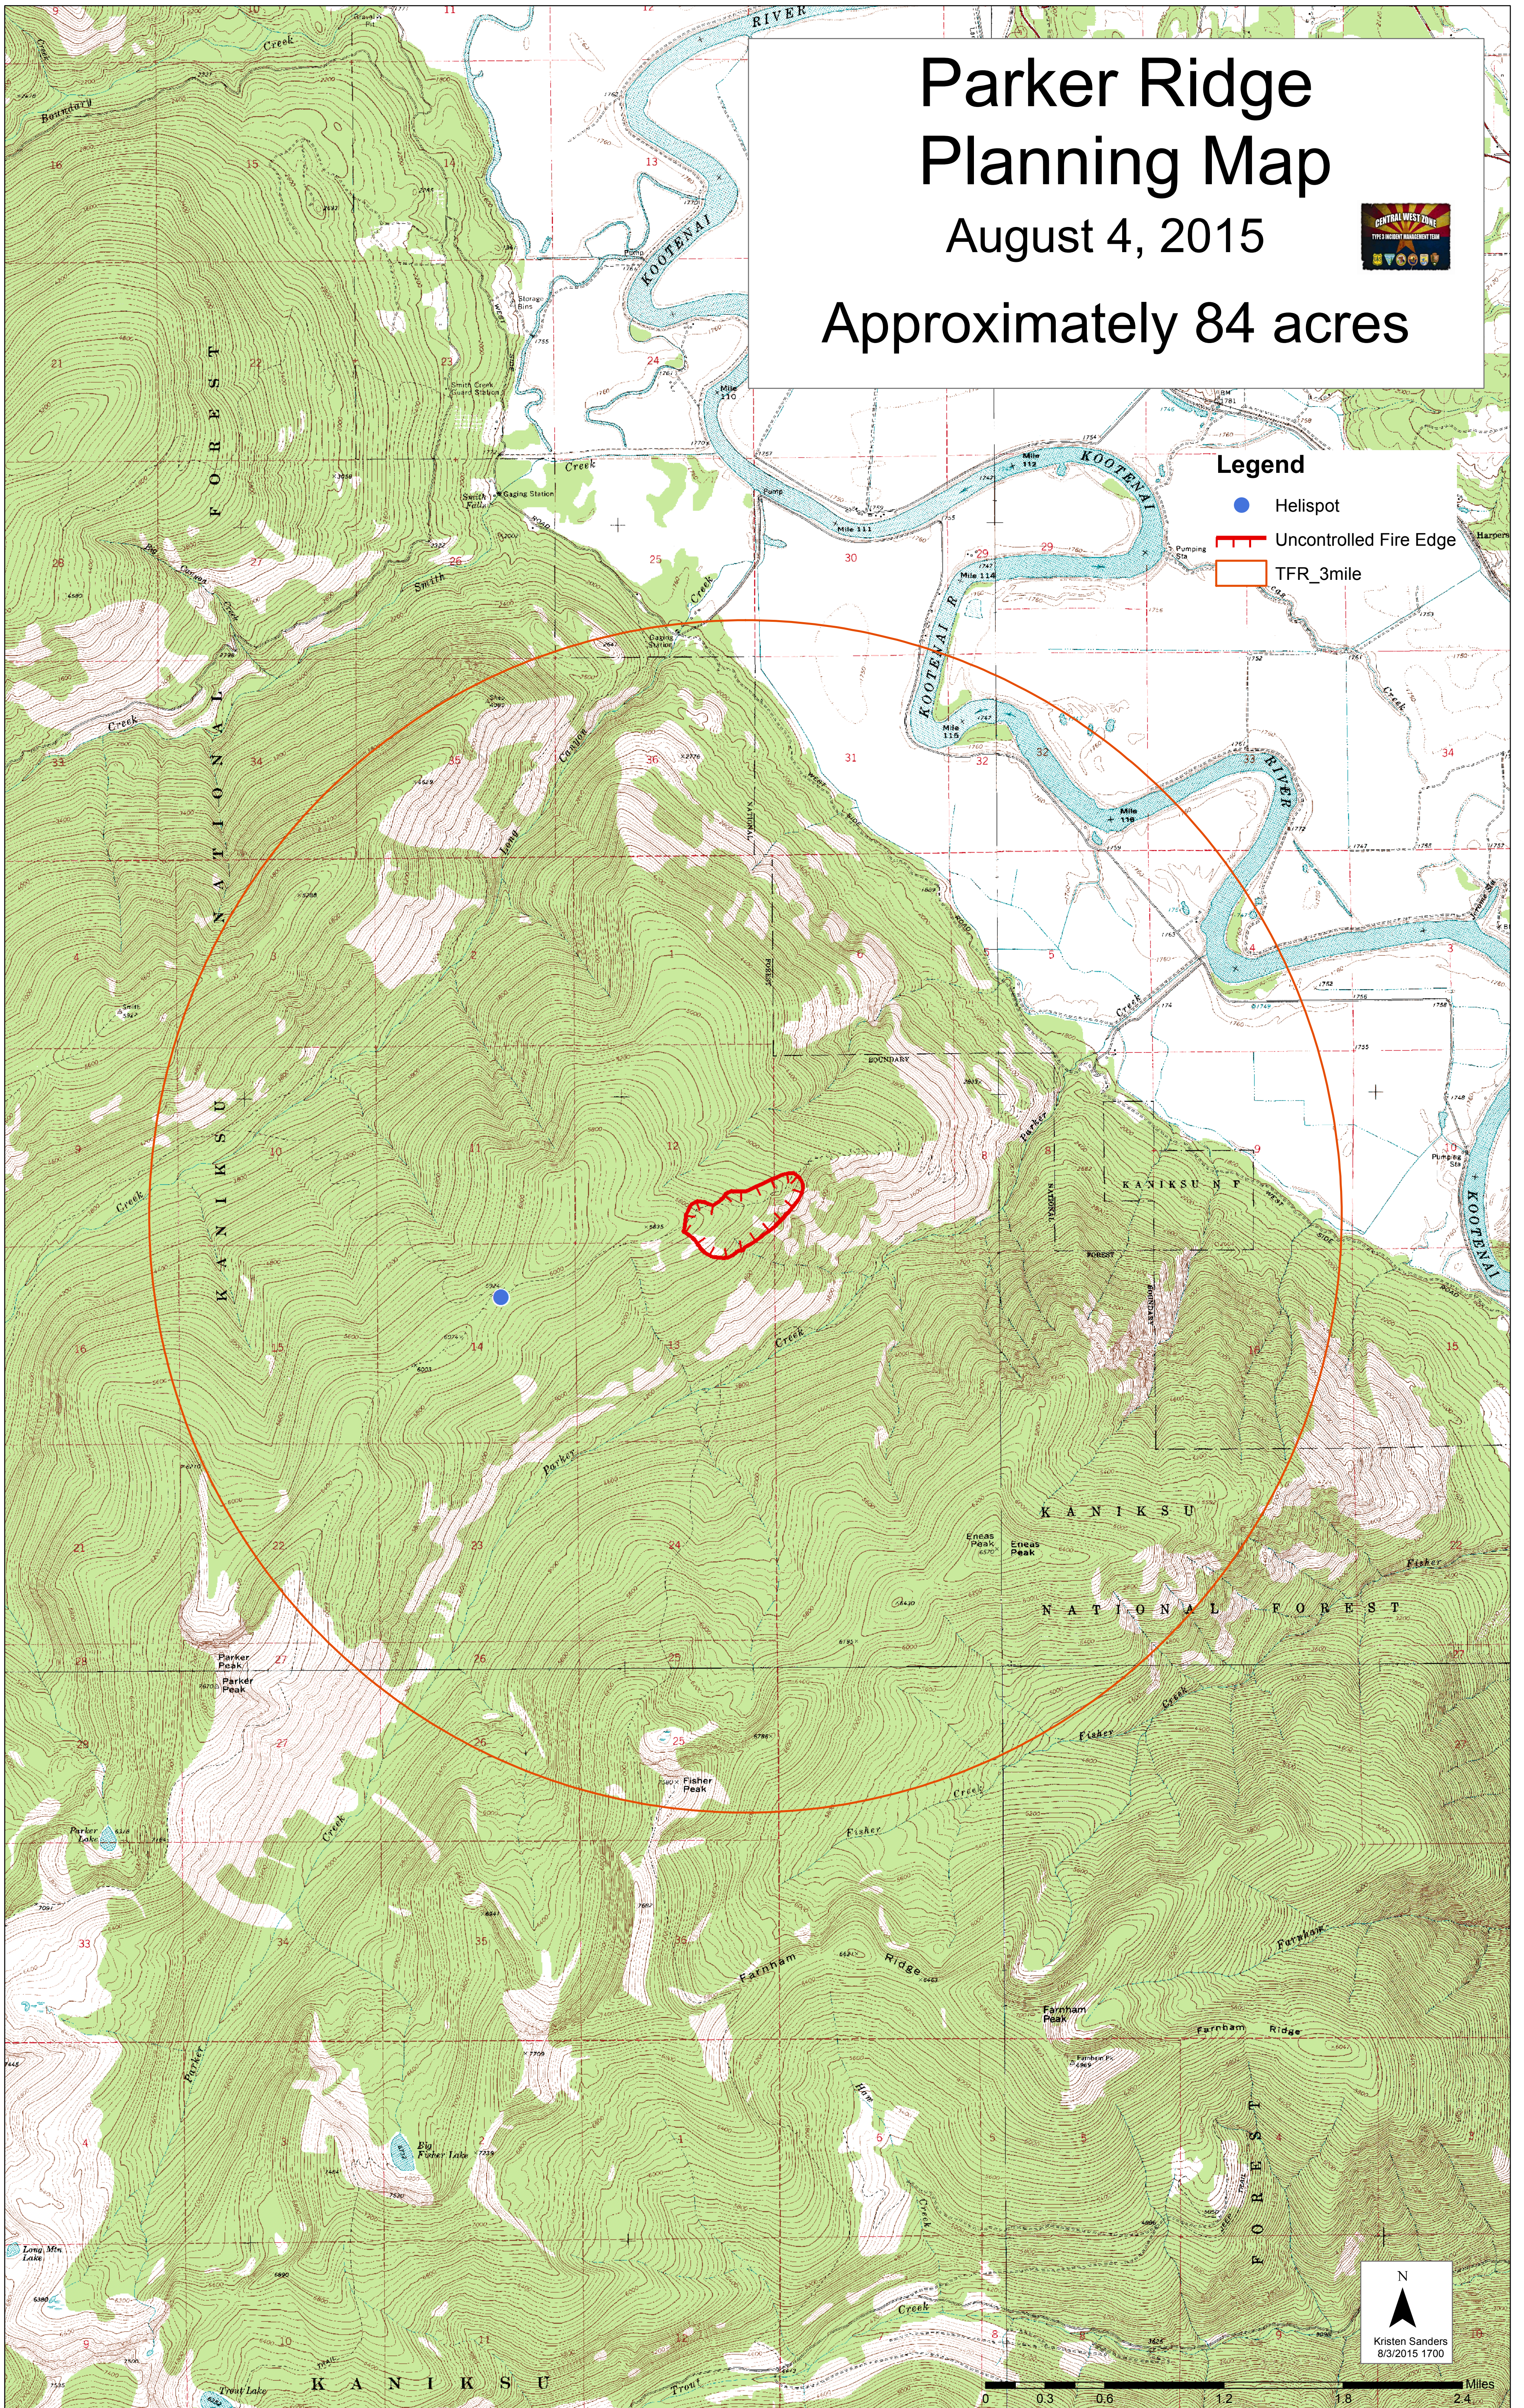

# Parker Ridge Planning Map

August 4, 2015

## Approximately 84 acres

### Legend

- Helispot
- ▬ Uncontrolled Fire Edge
- ▭ TFR\_3mile

N  
Kristen Sanders  
8/3/2015 1700