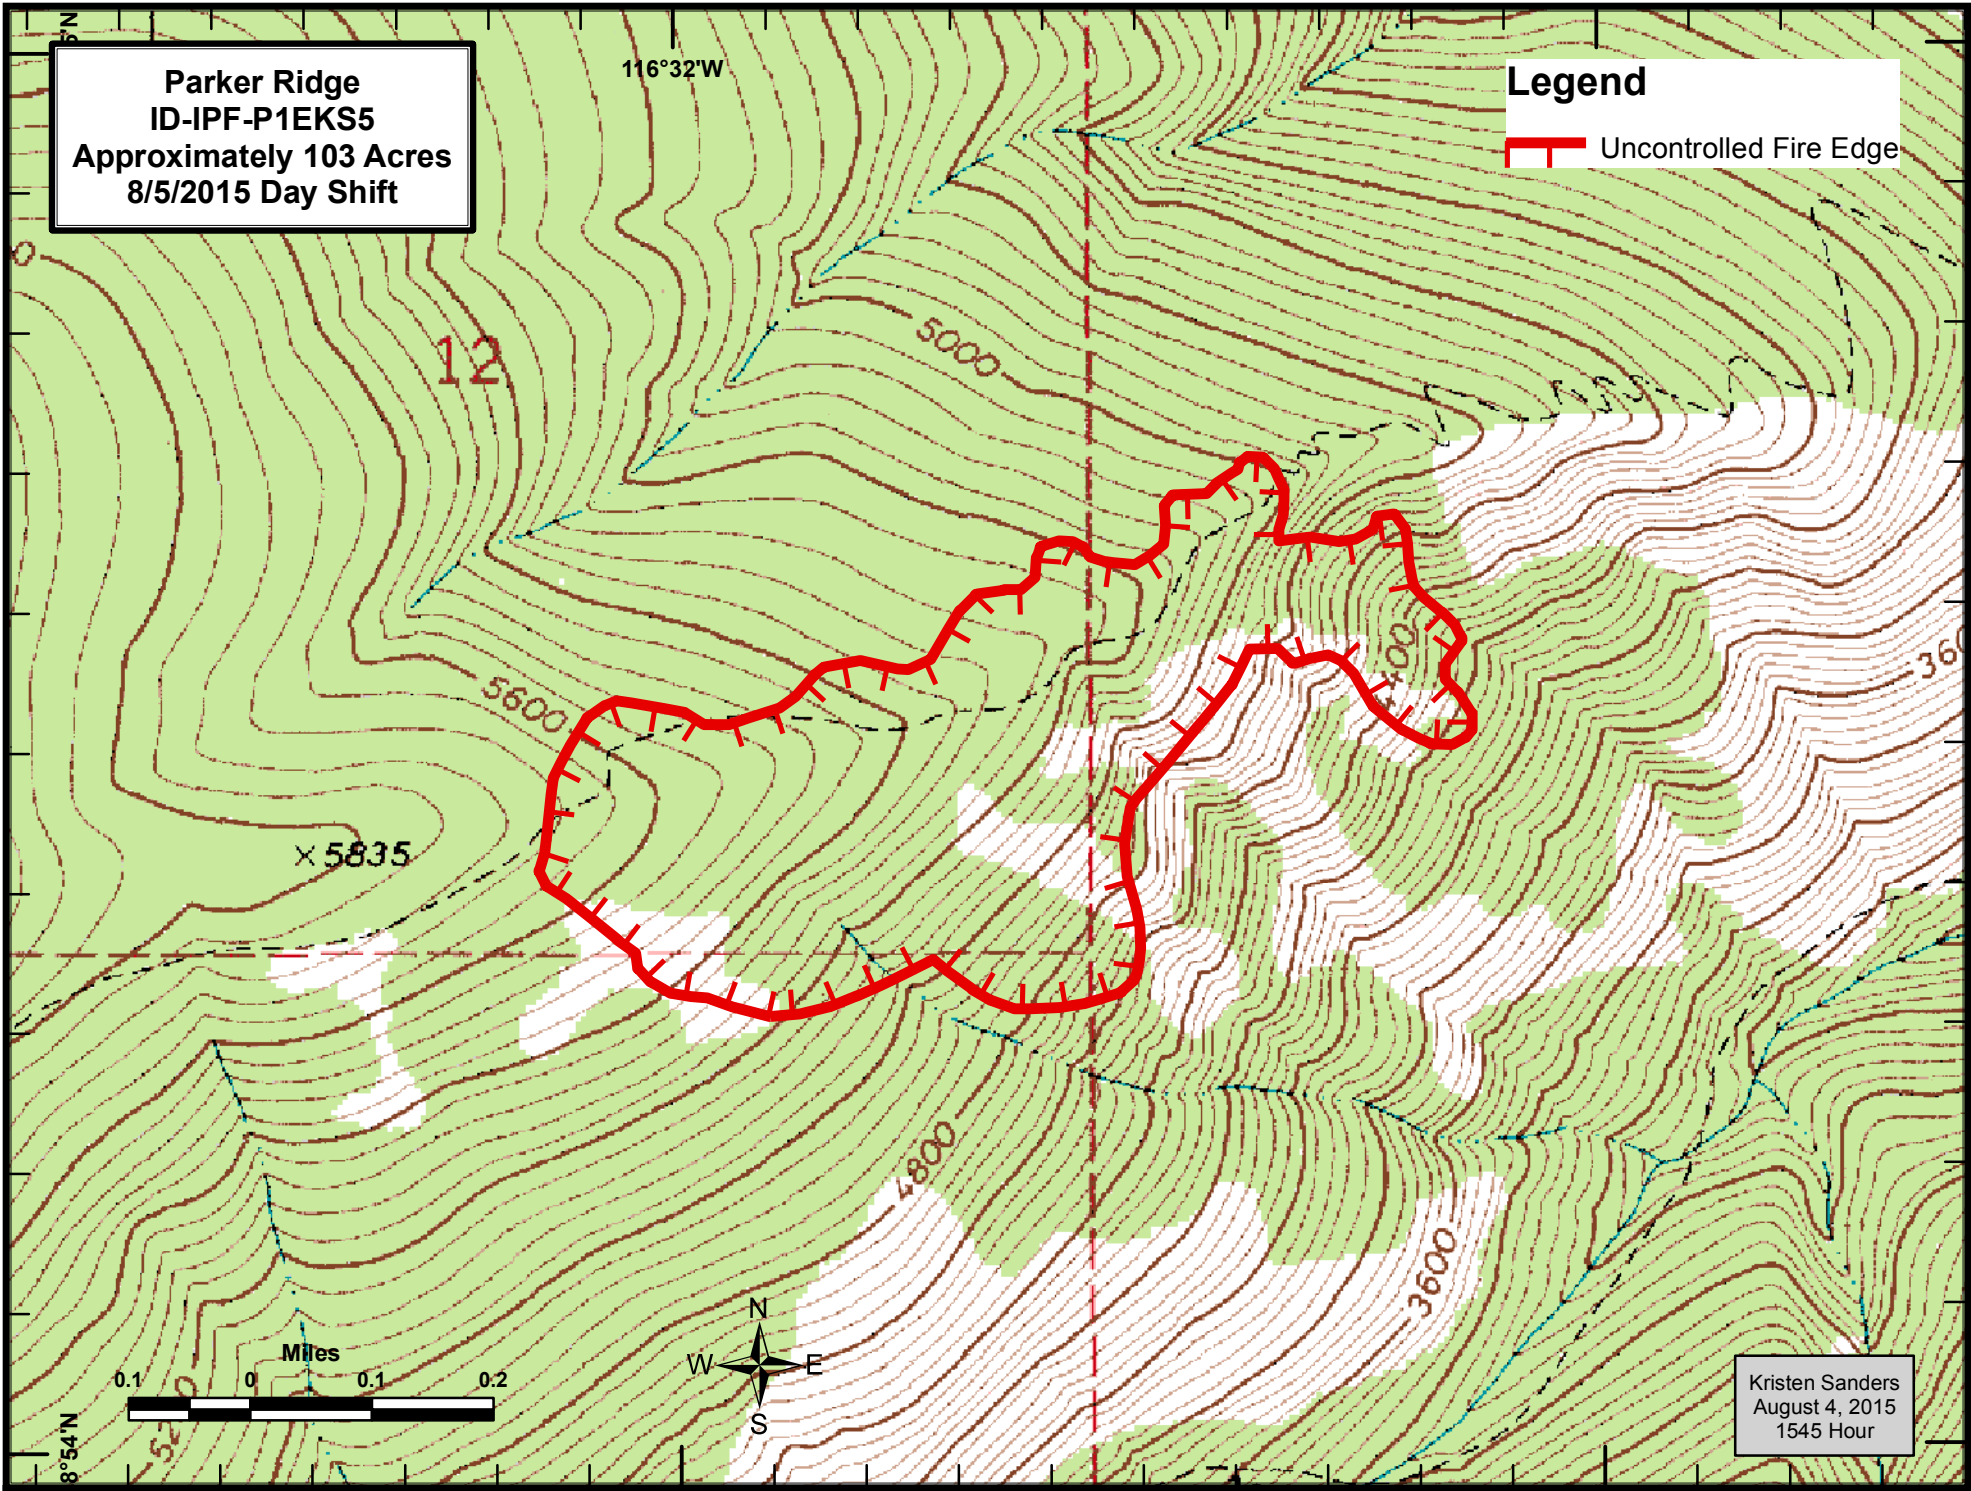

Parker Ridge
ID-IPF-P1EKS5
Approximately 103 Acres
8/5/2015 Day Shift

Legend
Uncontrolled Fire Edge

Kristen Sanders
August 4, 2015
1545 Hour