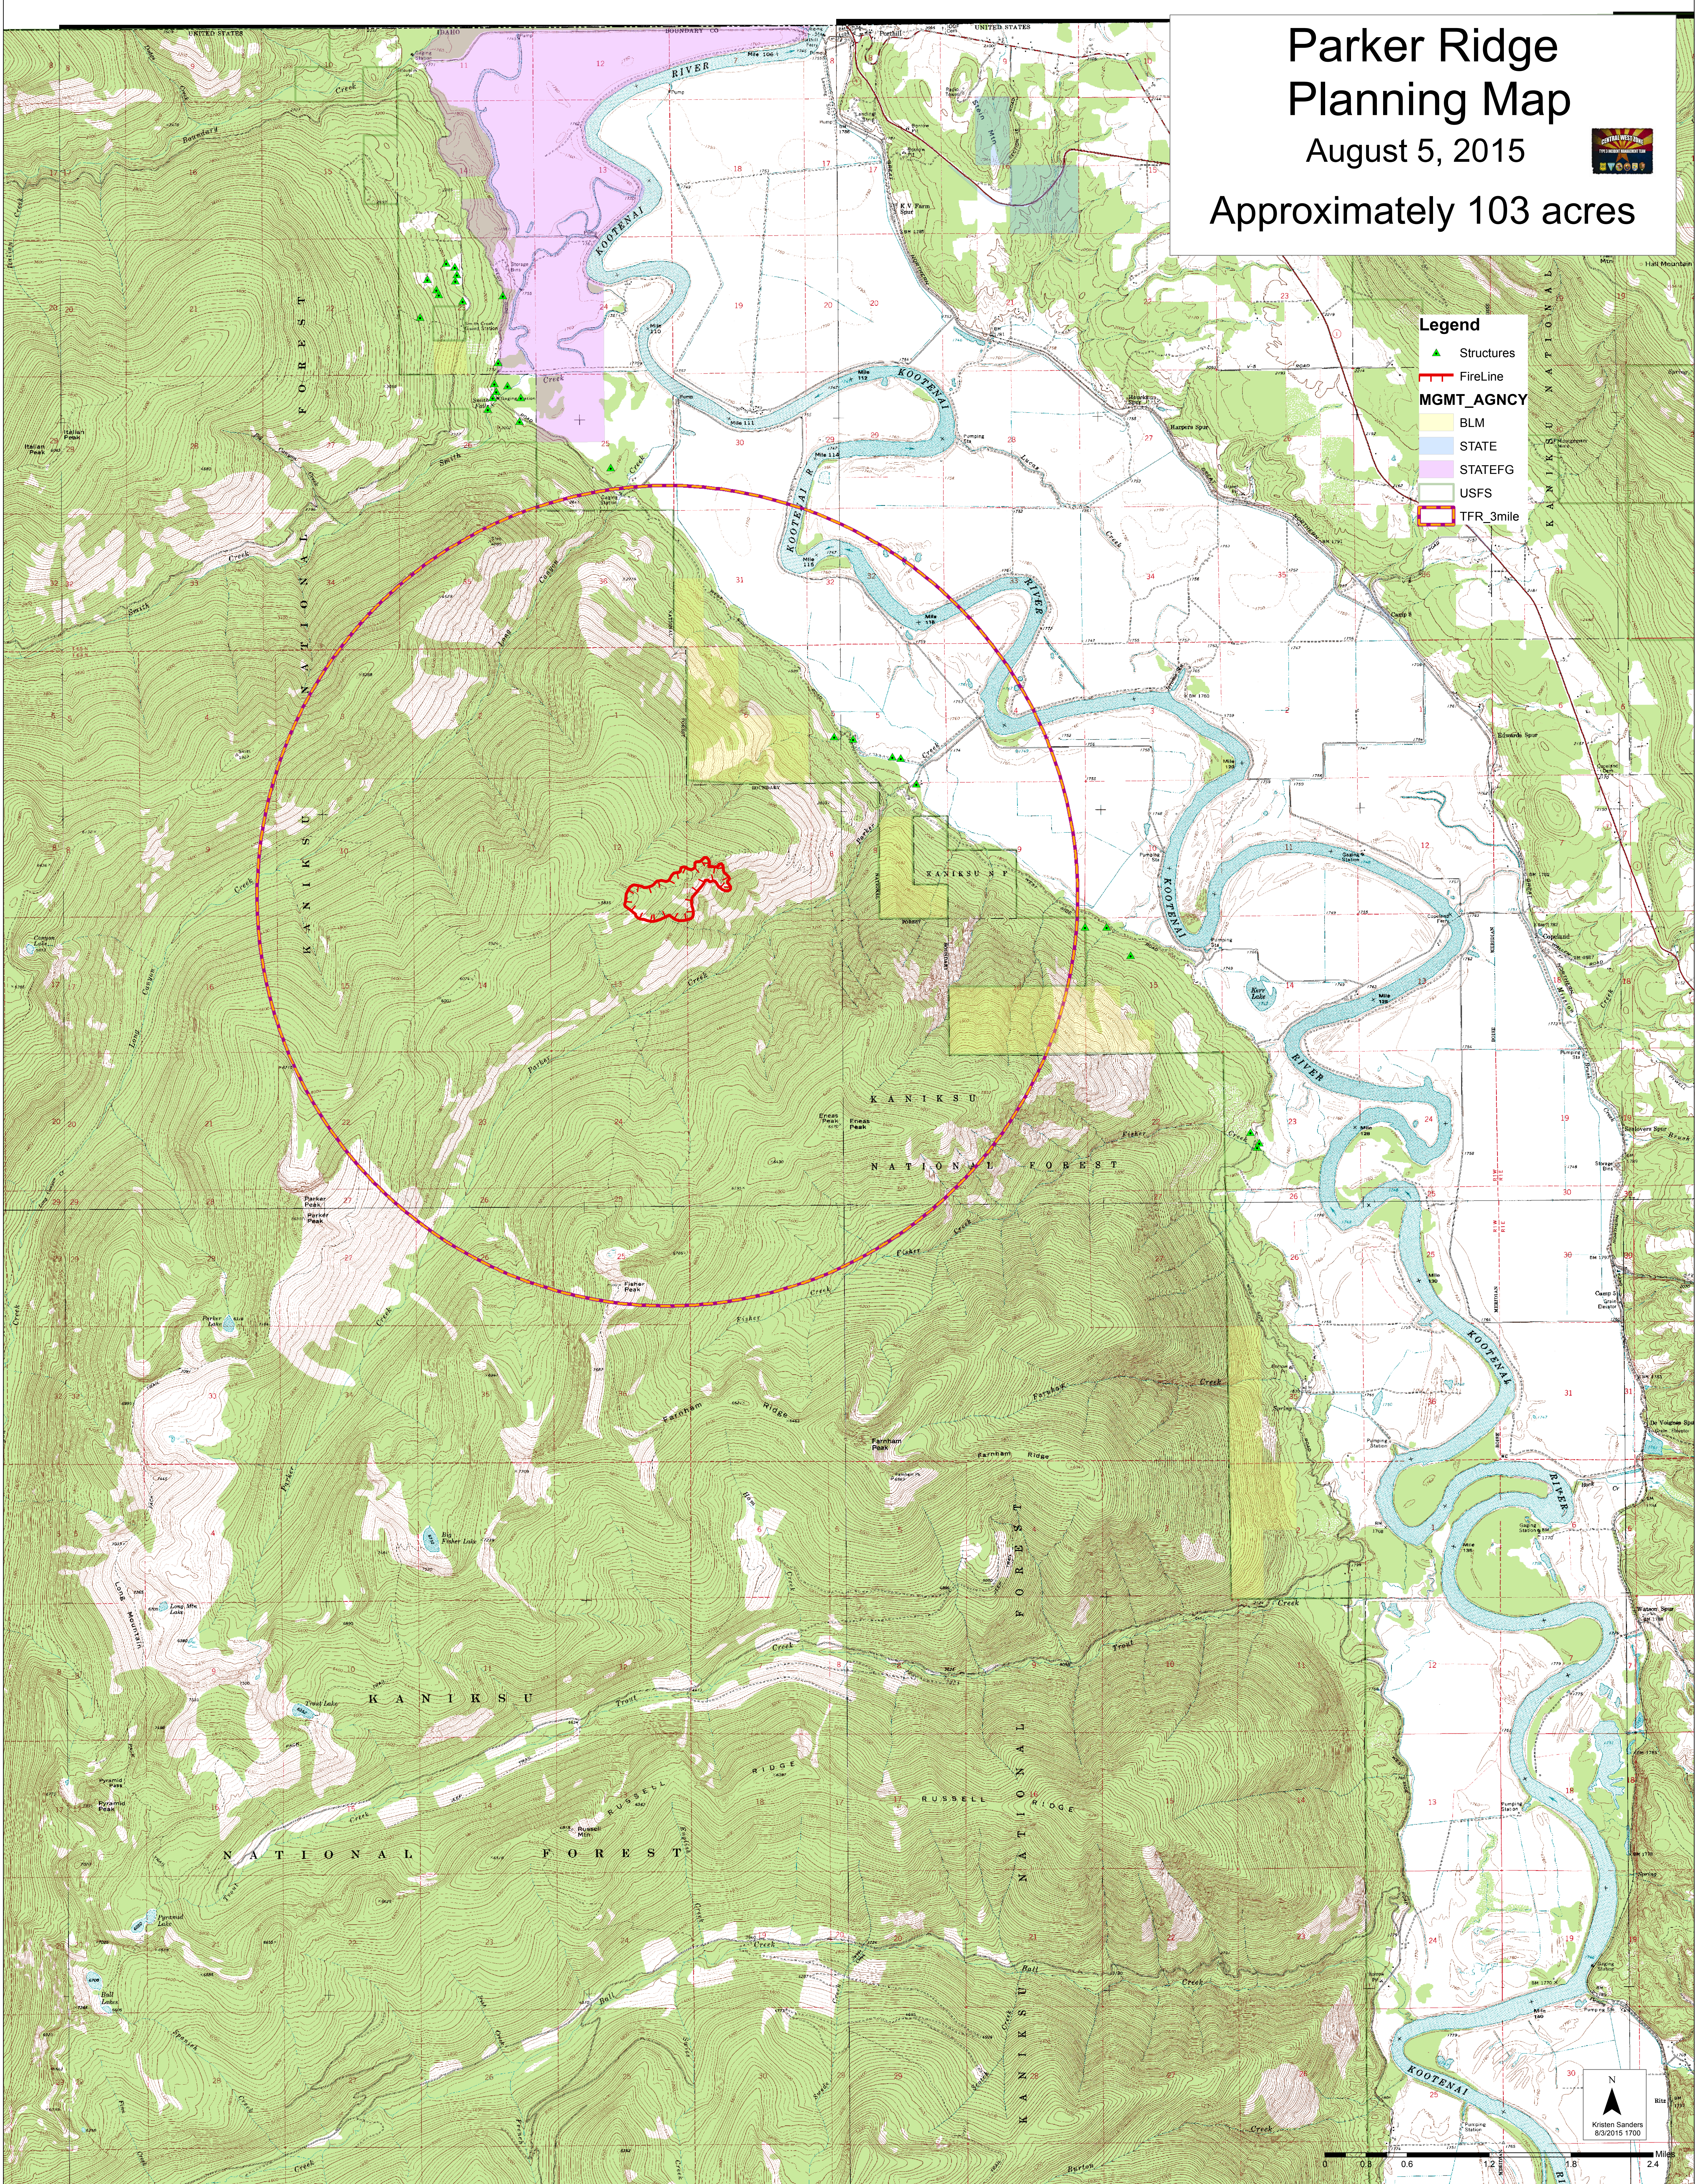

# Parker Ridge Planning Map

August 5, 2015

Approximately 103 acres

### Legend

- Structures
- FireLine
- MGMT\_AGENCY
  - BLM
  - STATE
  - STATEFG
  - USFS
- TFR 3mile

Kristen Sanders  
8/3/2015 1700