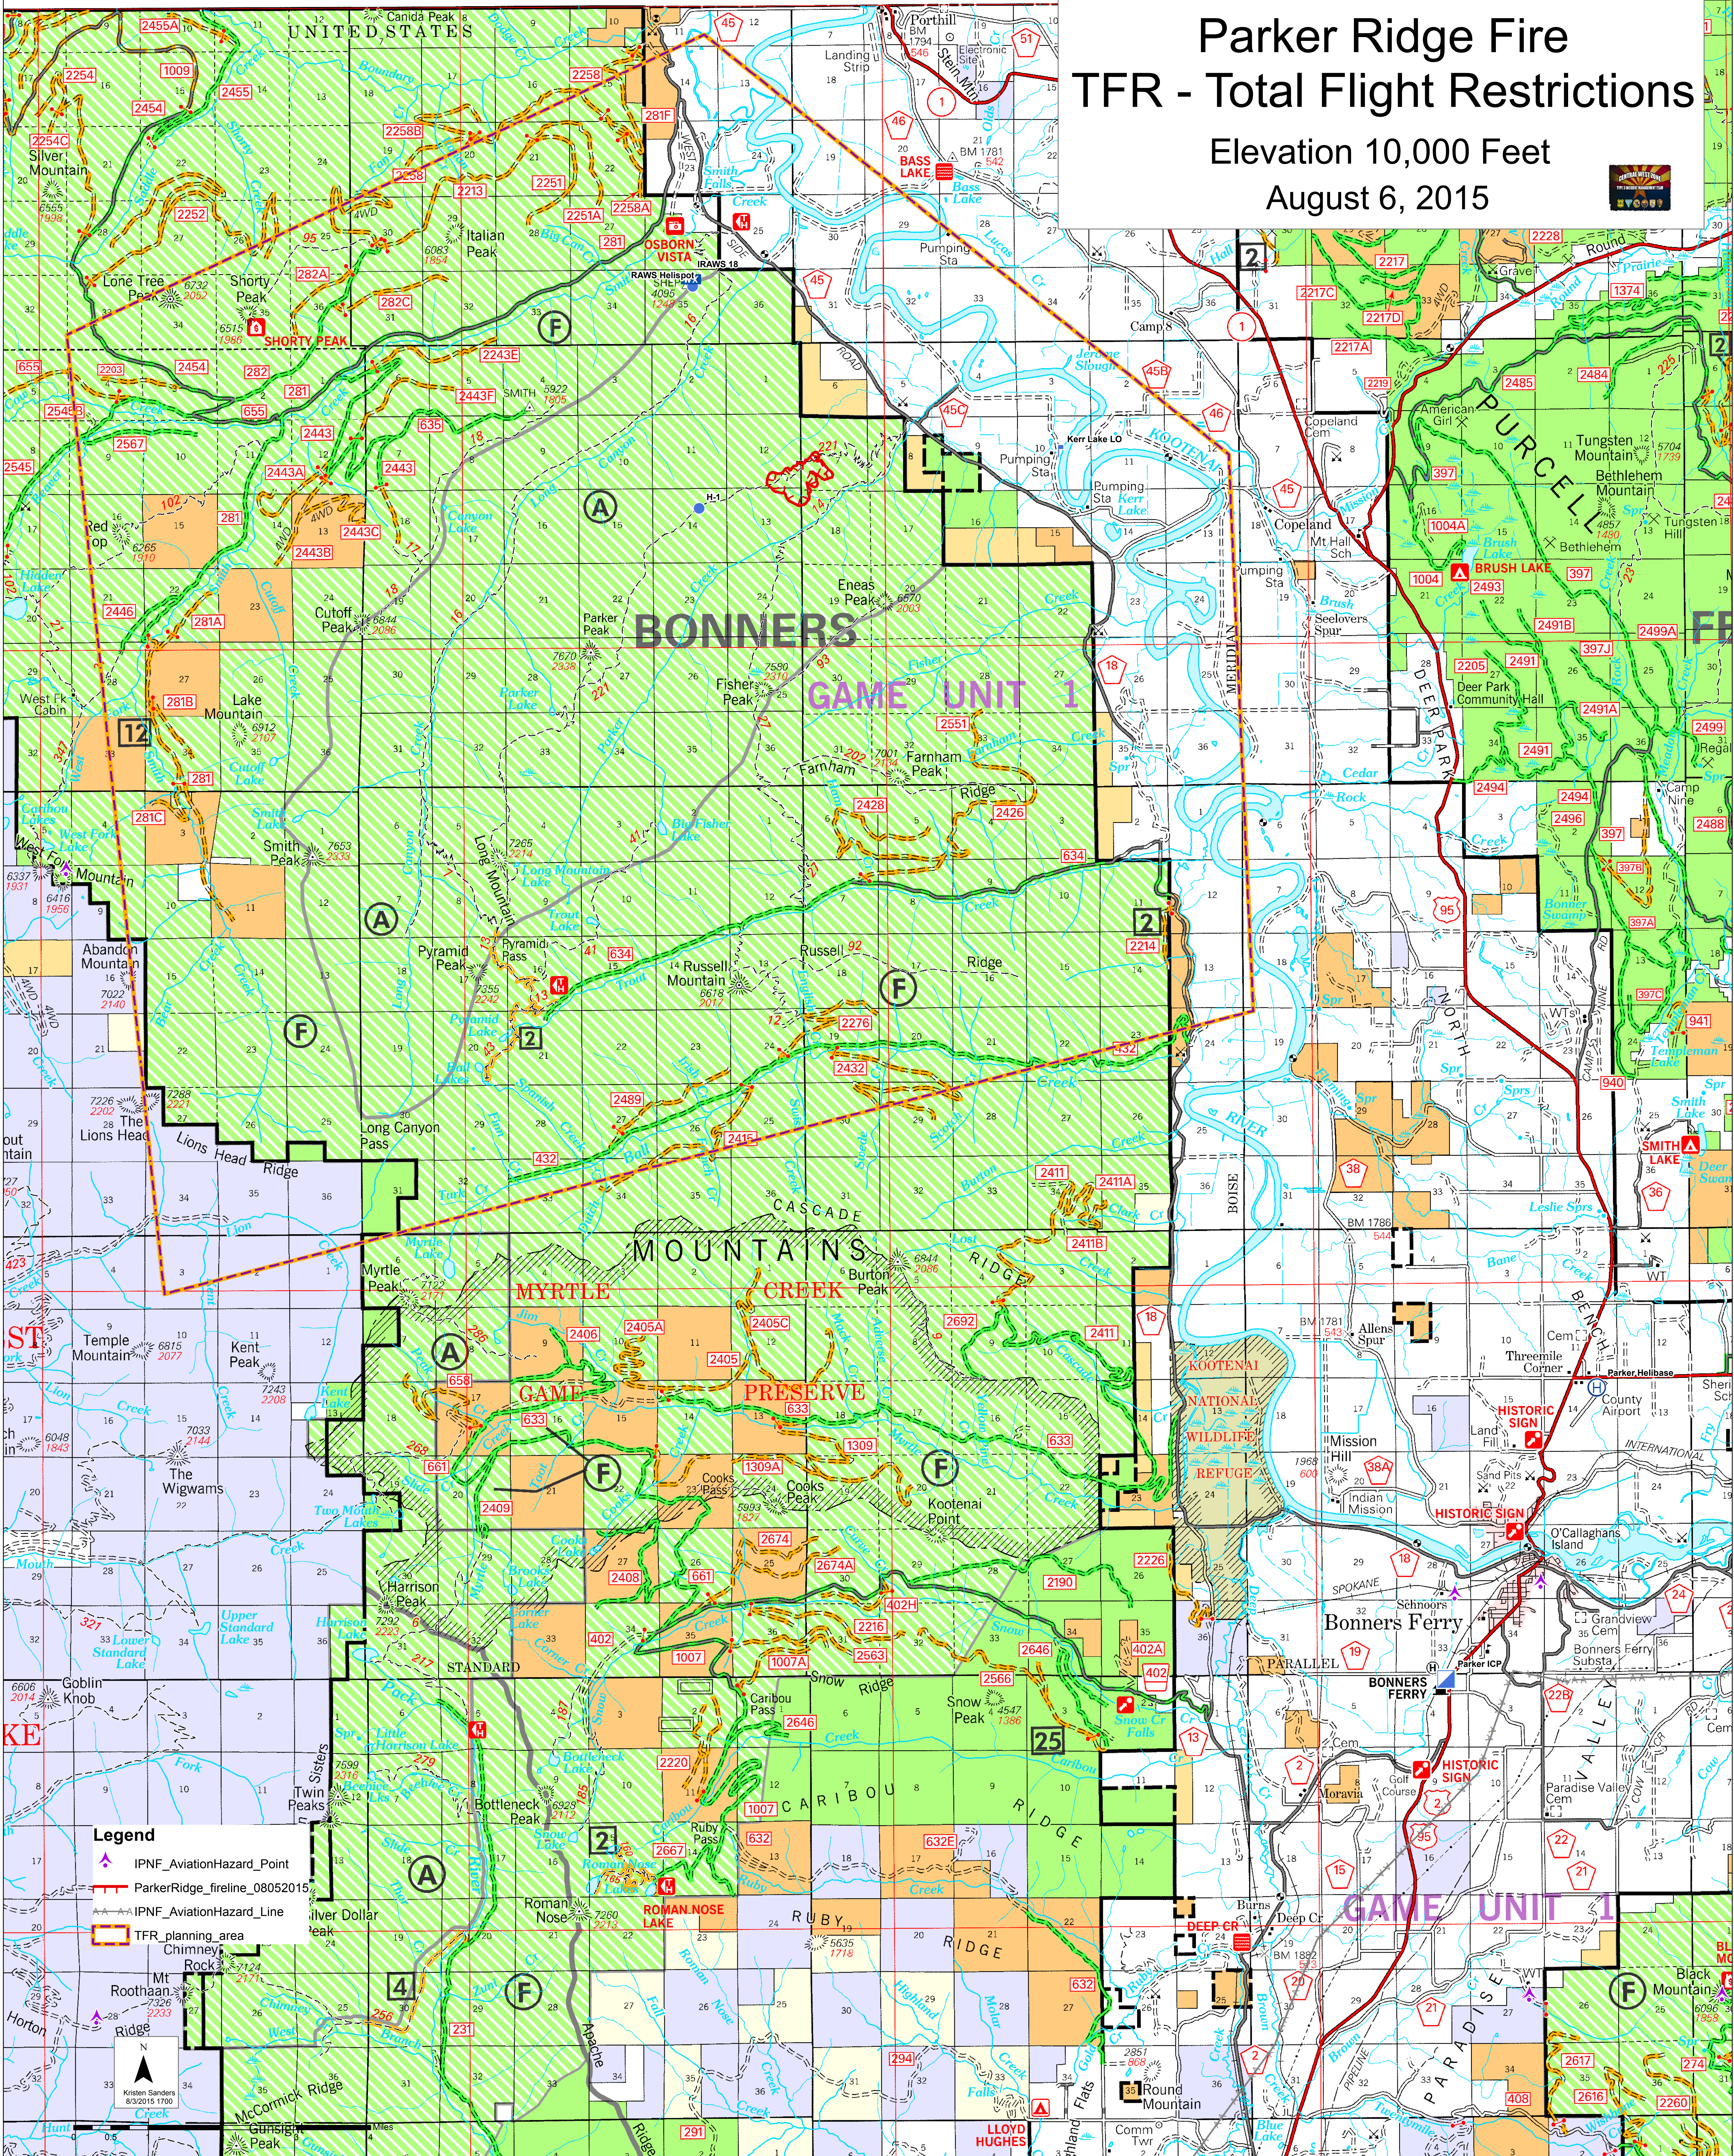

Parker Ridge Fire TFR - Total Flight Restrictions

Elevation 10,000 Feet

August 6, 2015

Legend

- IPNF AviationHazard_Point
- ParkerRidge_fireline_08052015
- IPNF AviationHazard_Line
- TFR_planning_area
- Chimney_Rock