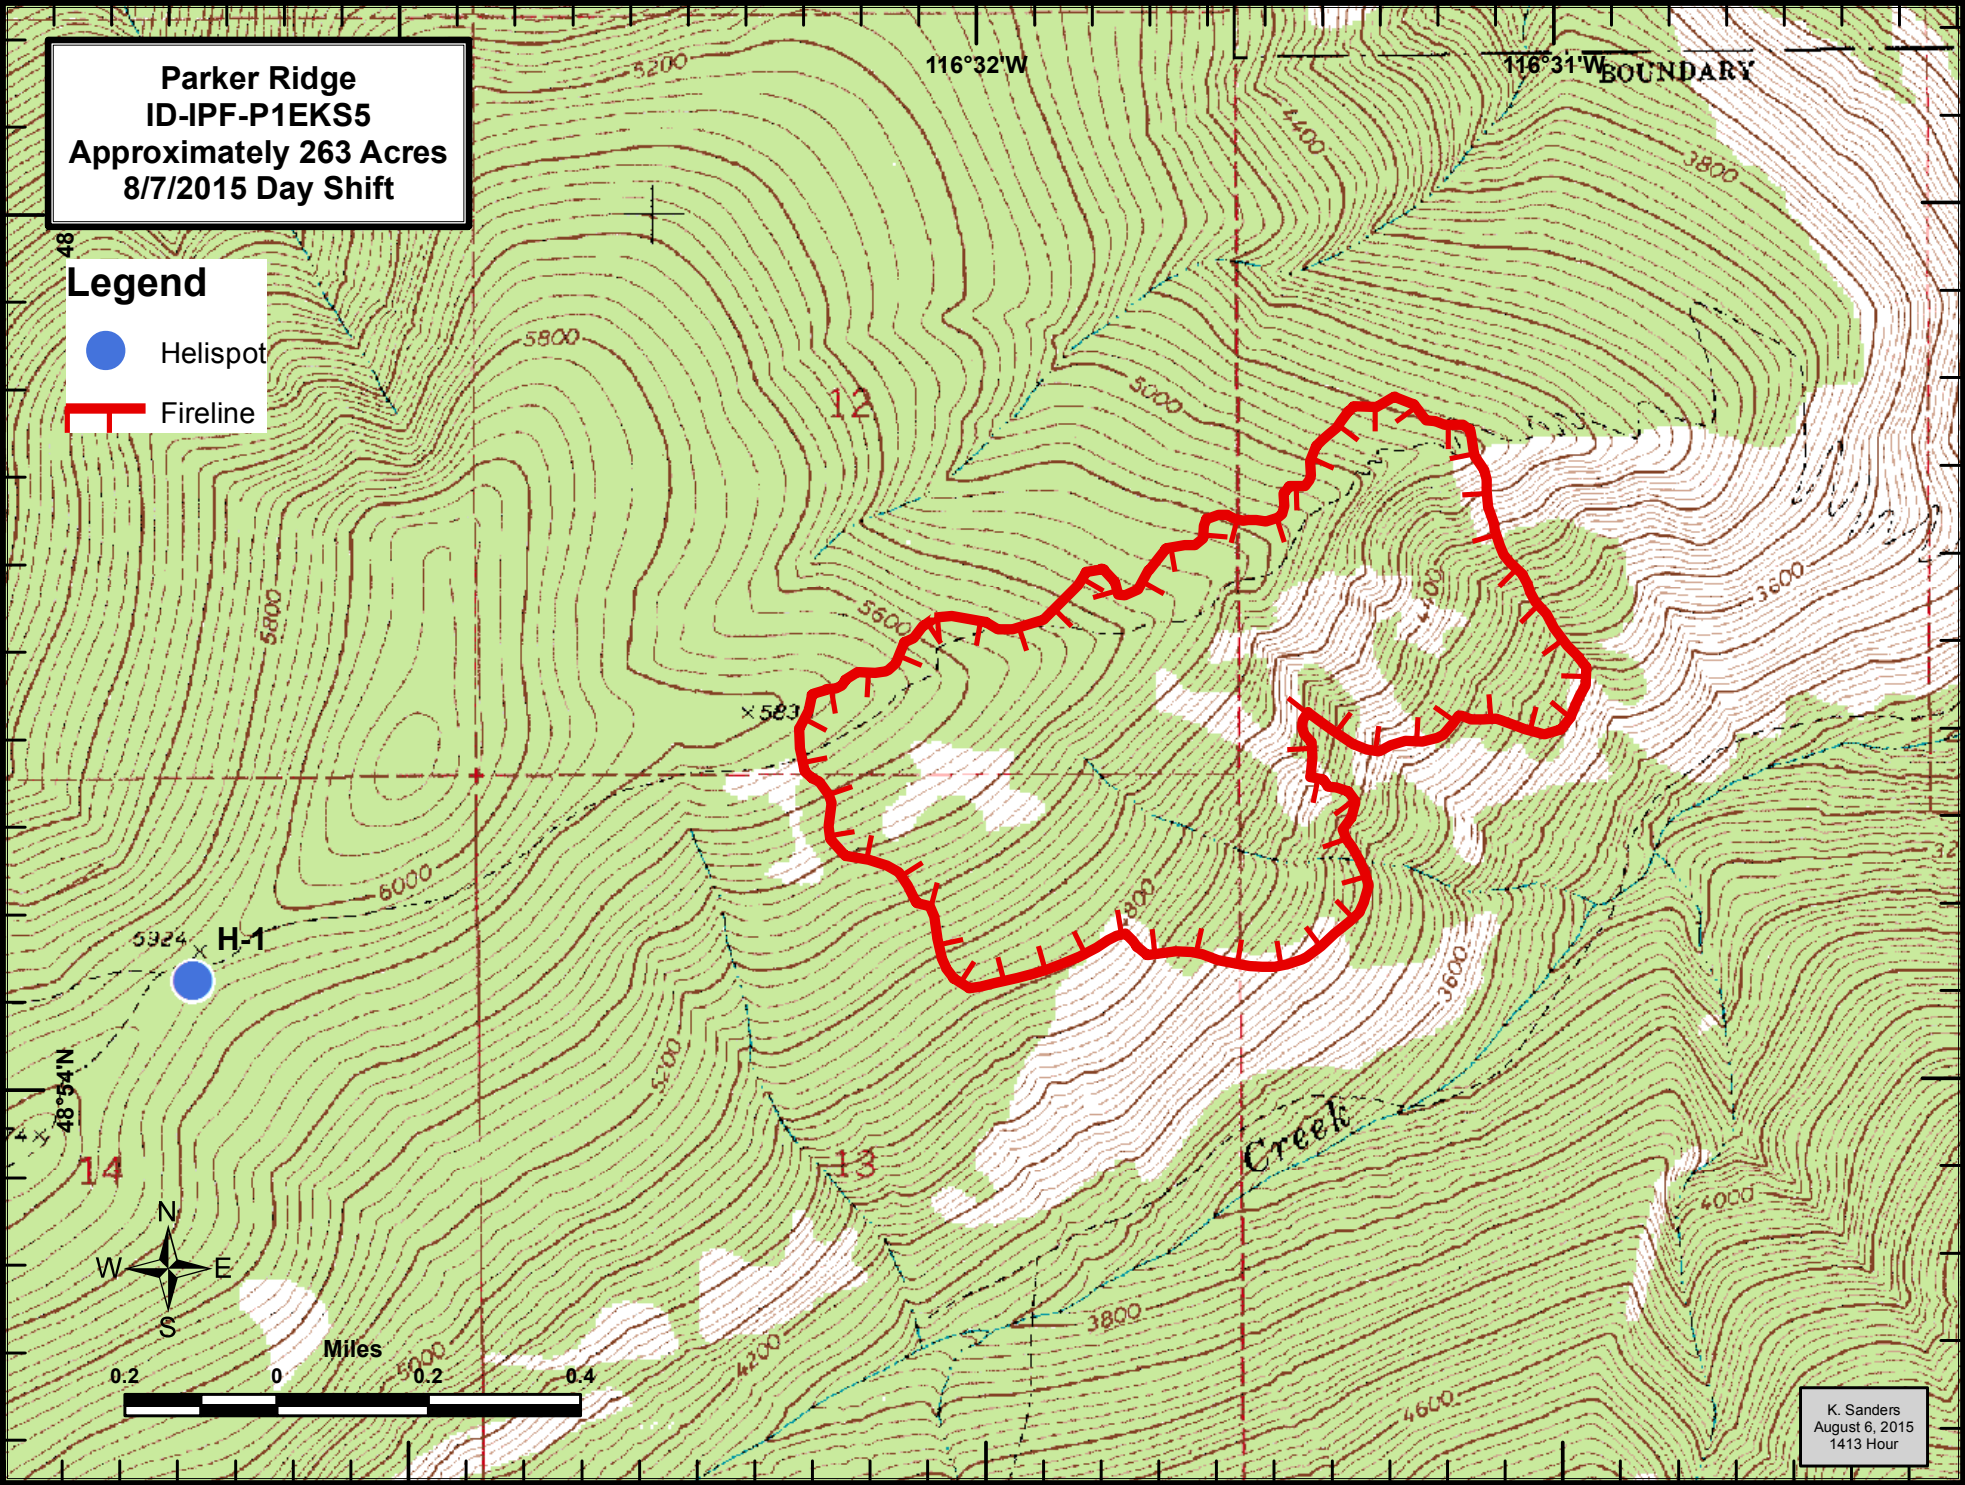

**Parker Ridge
ID-IPF-P1EKS5
Approximately 263 Acres
8/7/2015 Day Shift**

Legend

- Helispot
- └ Fireline

K. Sanders
August 6, 2015
1413 Hour