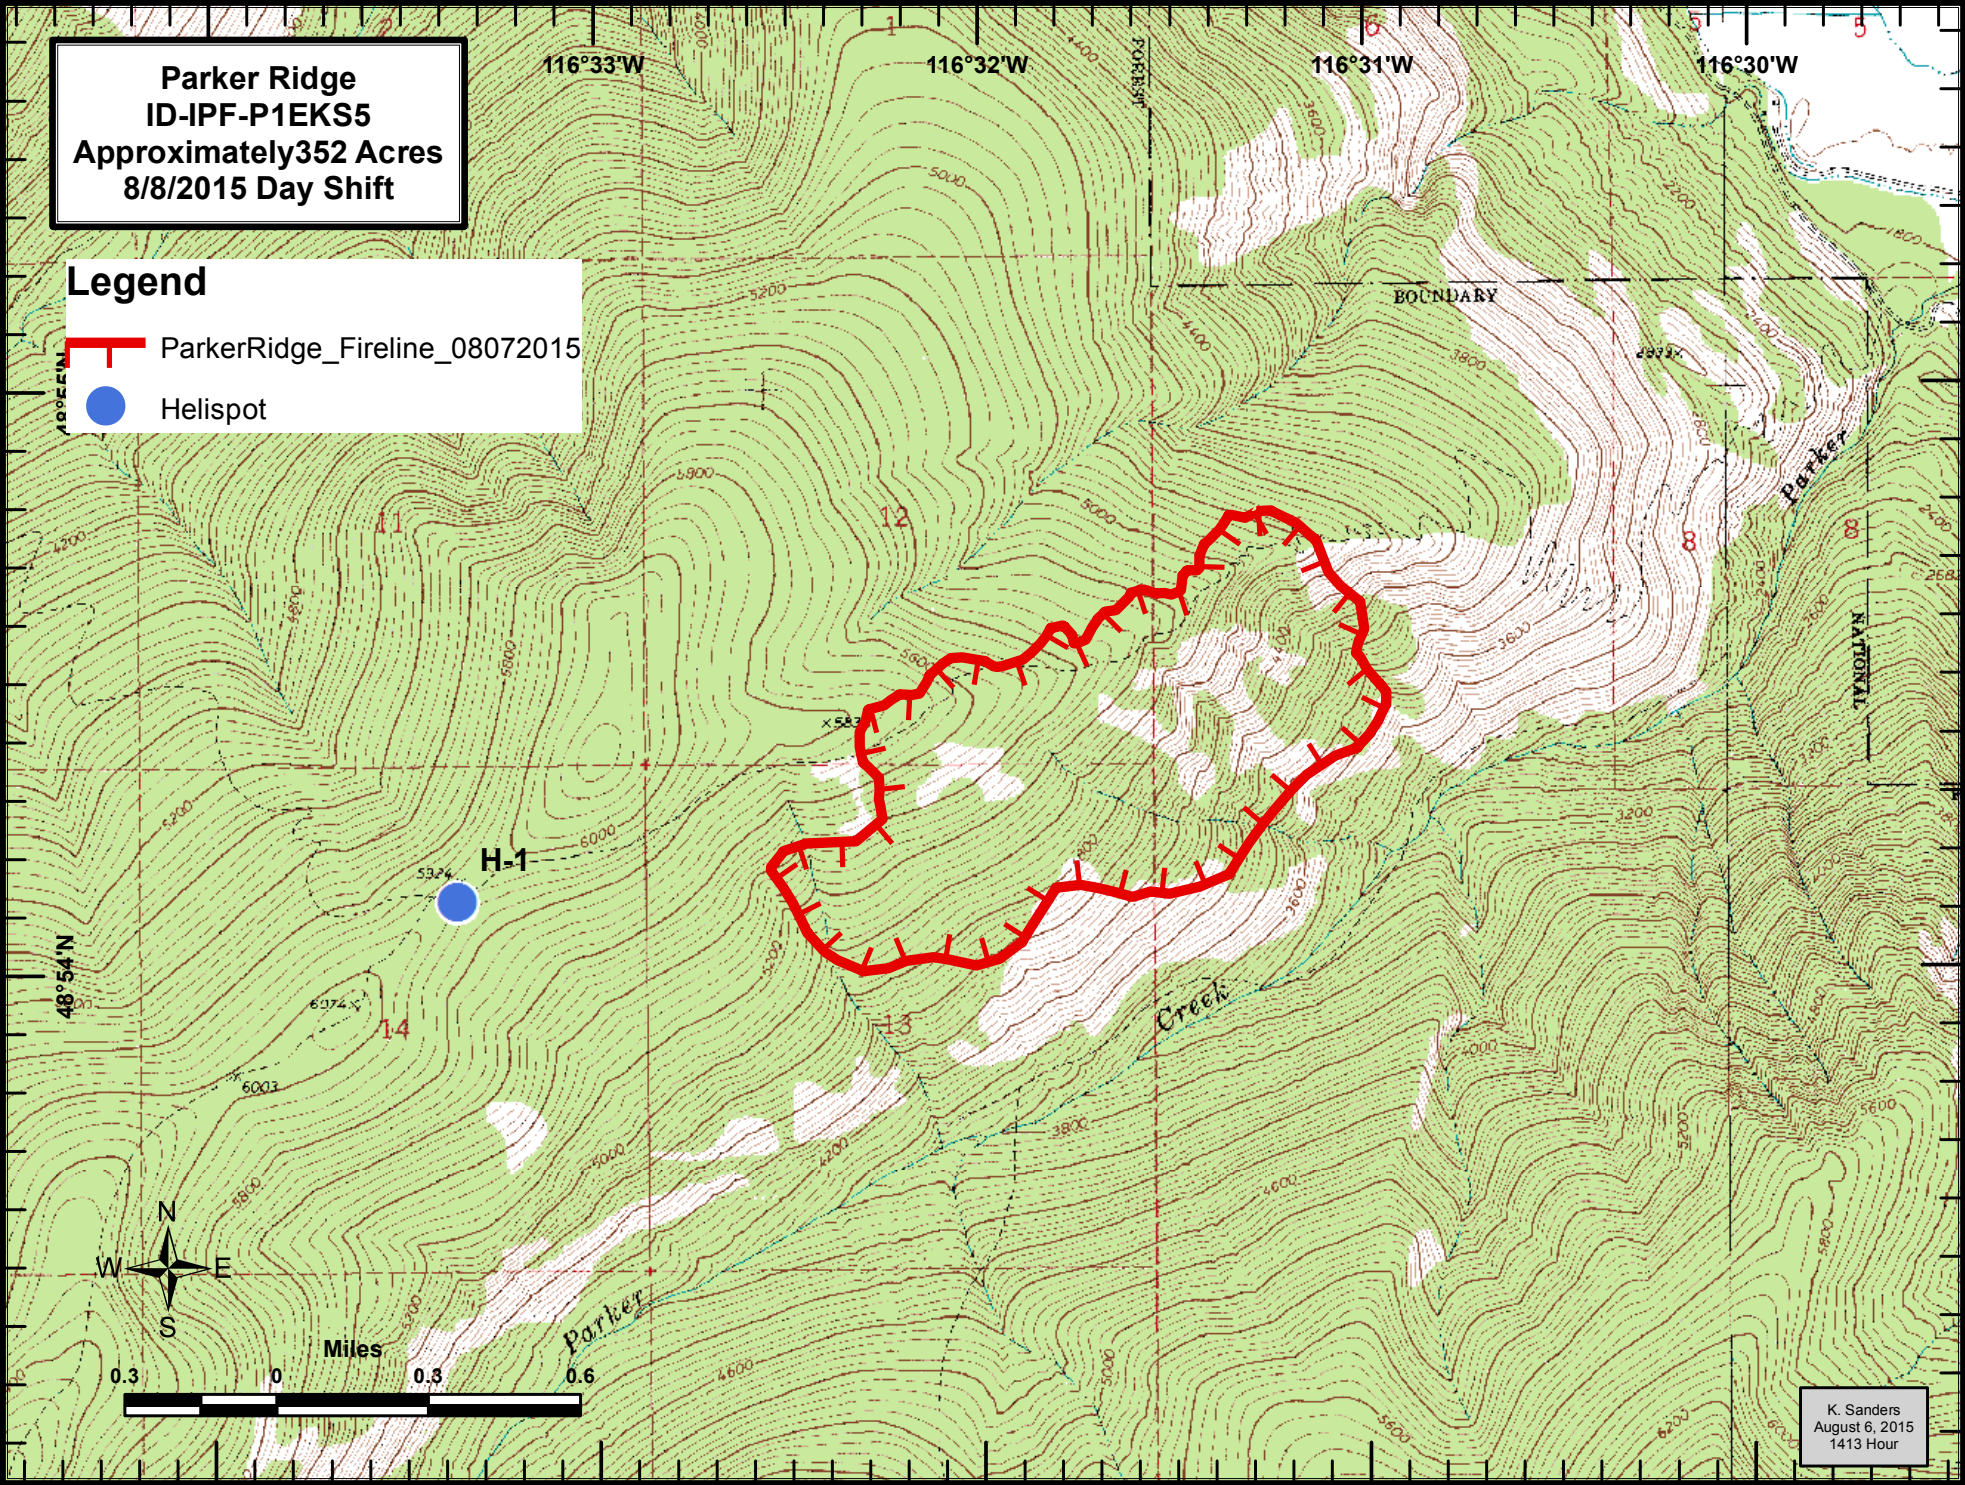

Parker Ridge
ID-IPF-P1EKS5
Approximately 352 Acres
8/8/2015 Day Shift

Legend

-  ParkerRidge_Fireline_08072015
-  Helispot

K. Sanders
August 6, 2015
1413 Hour