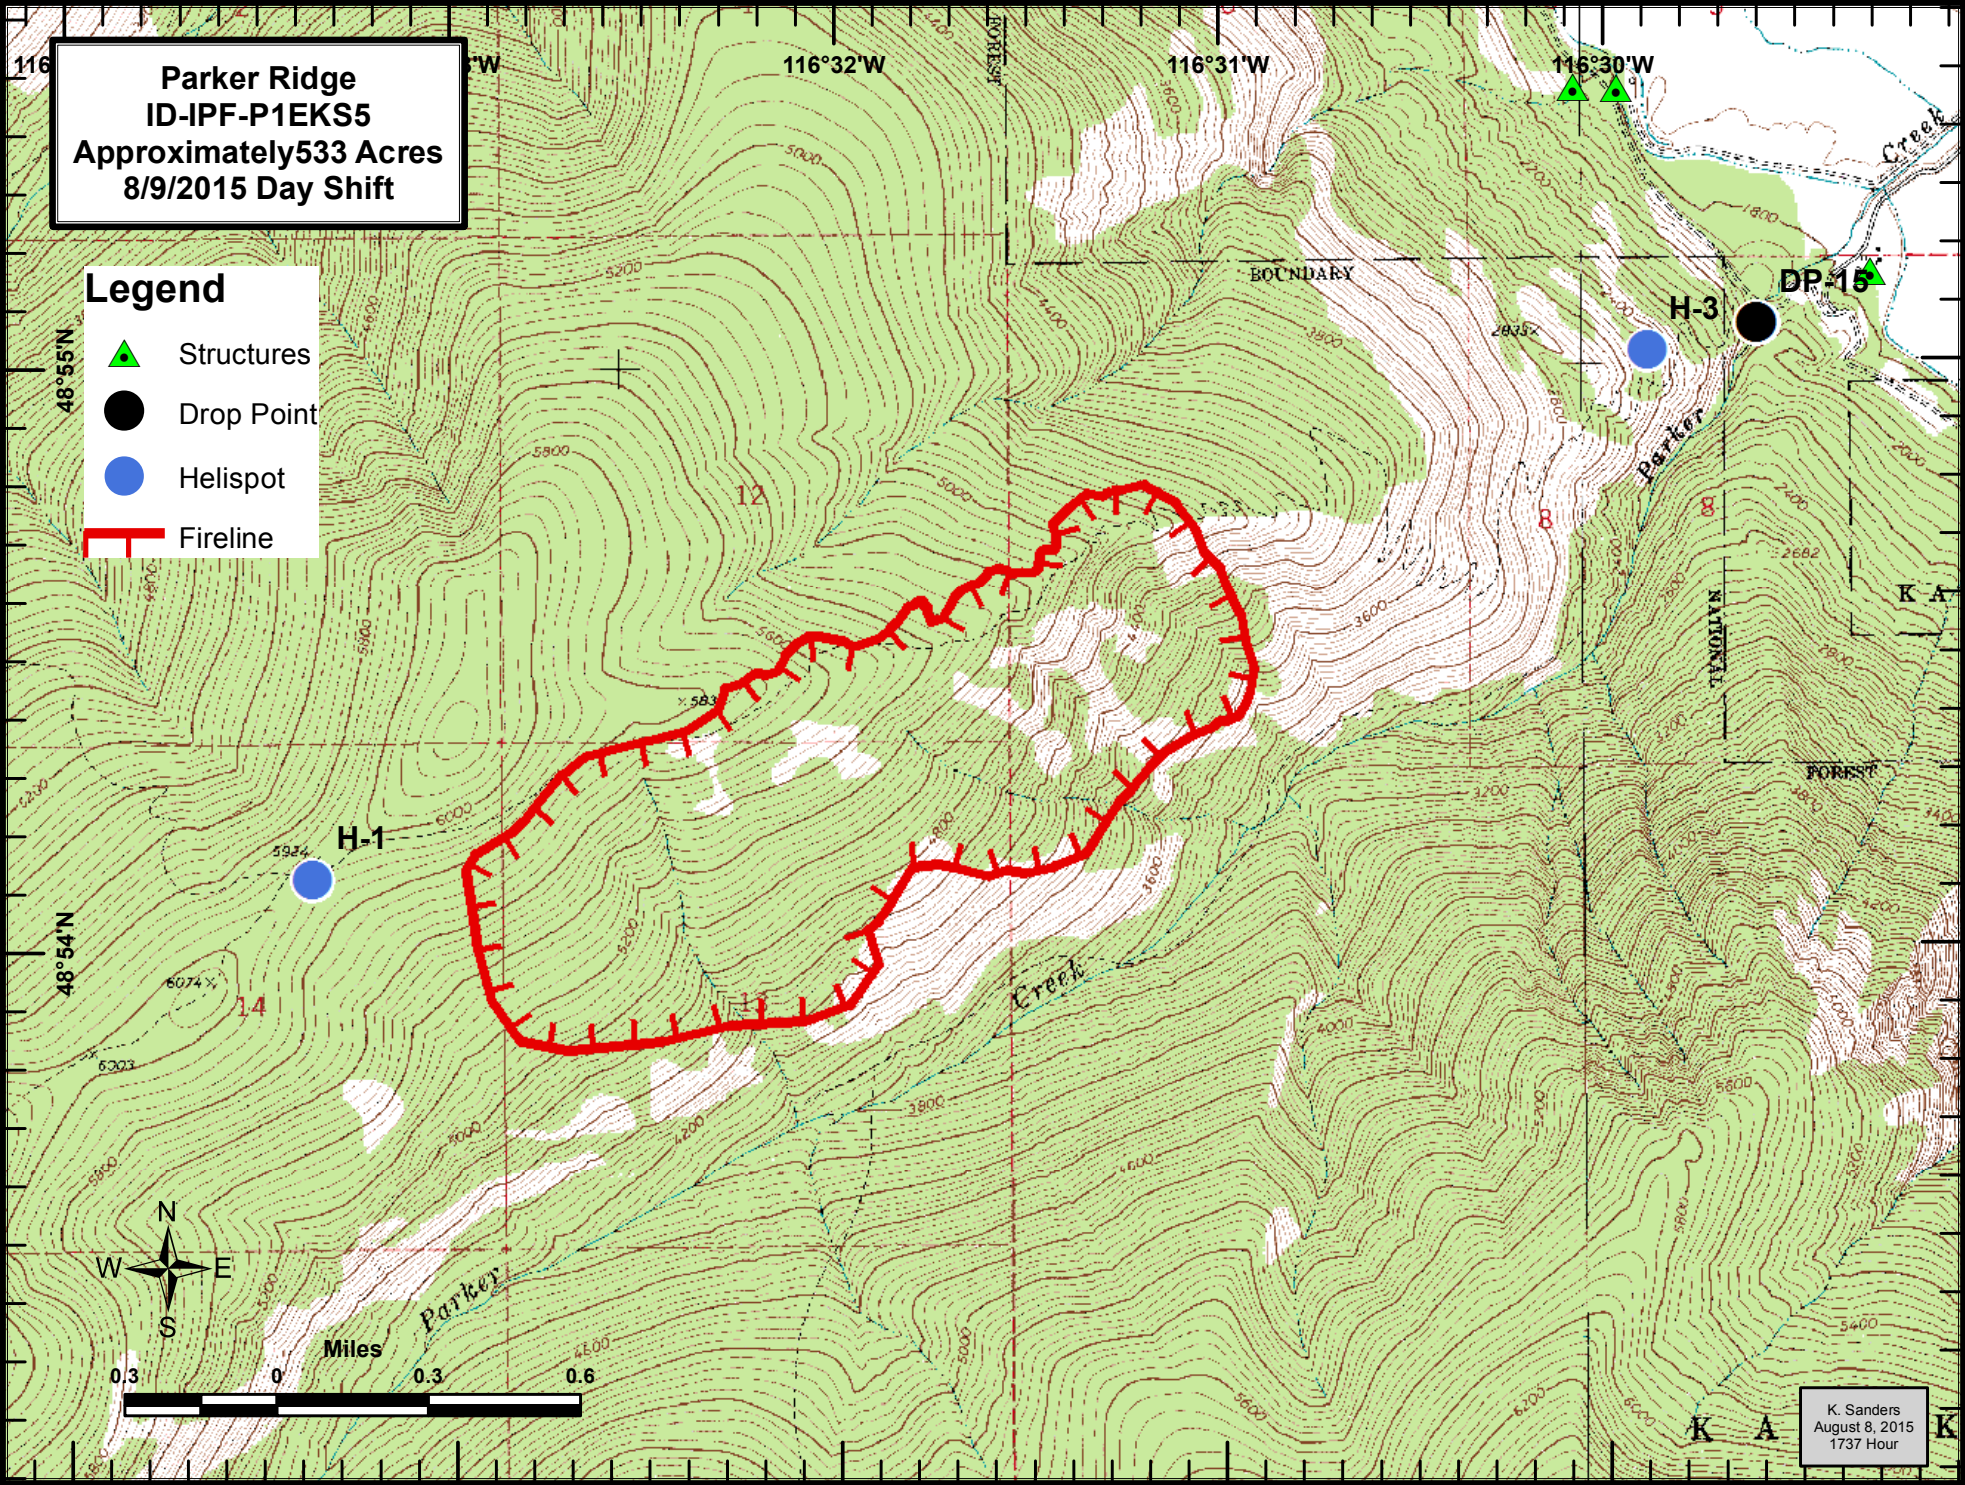

**Parker Ridge
ID-IPF-P1EKS5
Approximately 533 Acres
8/9/2015 Day Shift**

- Legend**
- ▲ Structures
 - Drop Point
 - Helispot
 - ▬ Fireline

K. Sanders
August 8, 2015
1737 Hour