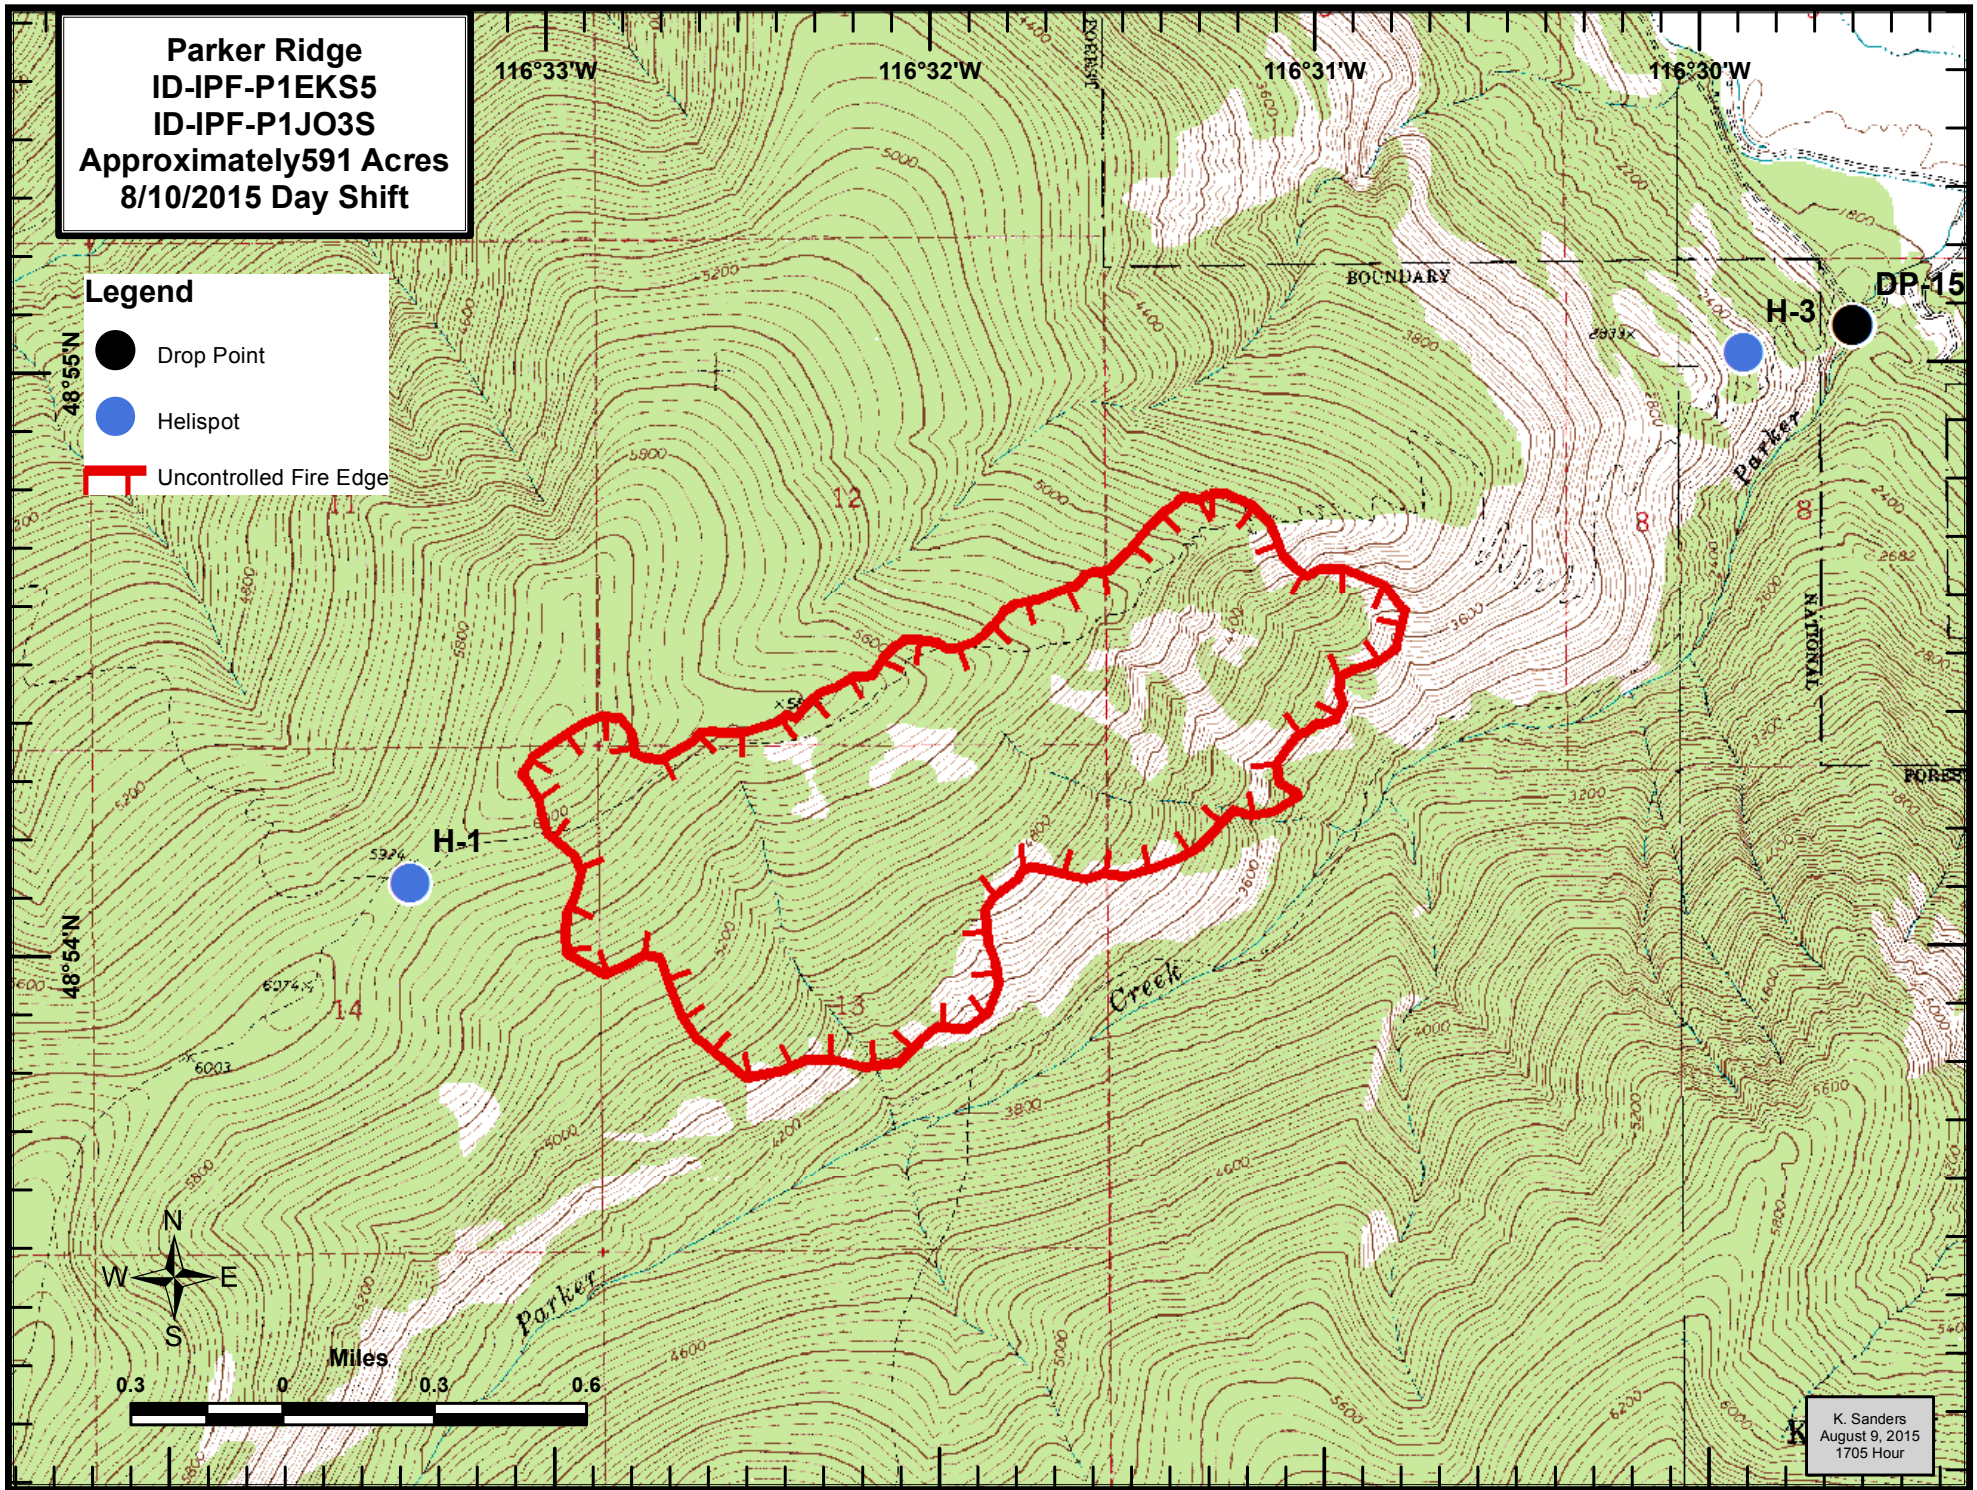

**Parker Ridge  
ID-IPF-P1EKS5  
ID-IPF-P1JO3S  
Approximately 591 Acres  
8/10/2015 Day Shift**

**Legend**

- Drop Point
- Helispot
- ▬ Uncontrolled Fire Edge

K. Sanders  
August 9, 2015  
1705 Hour