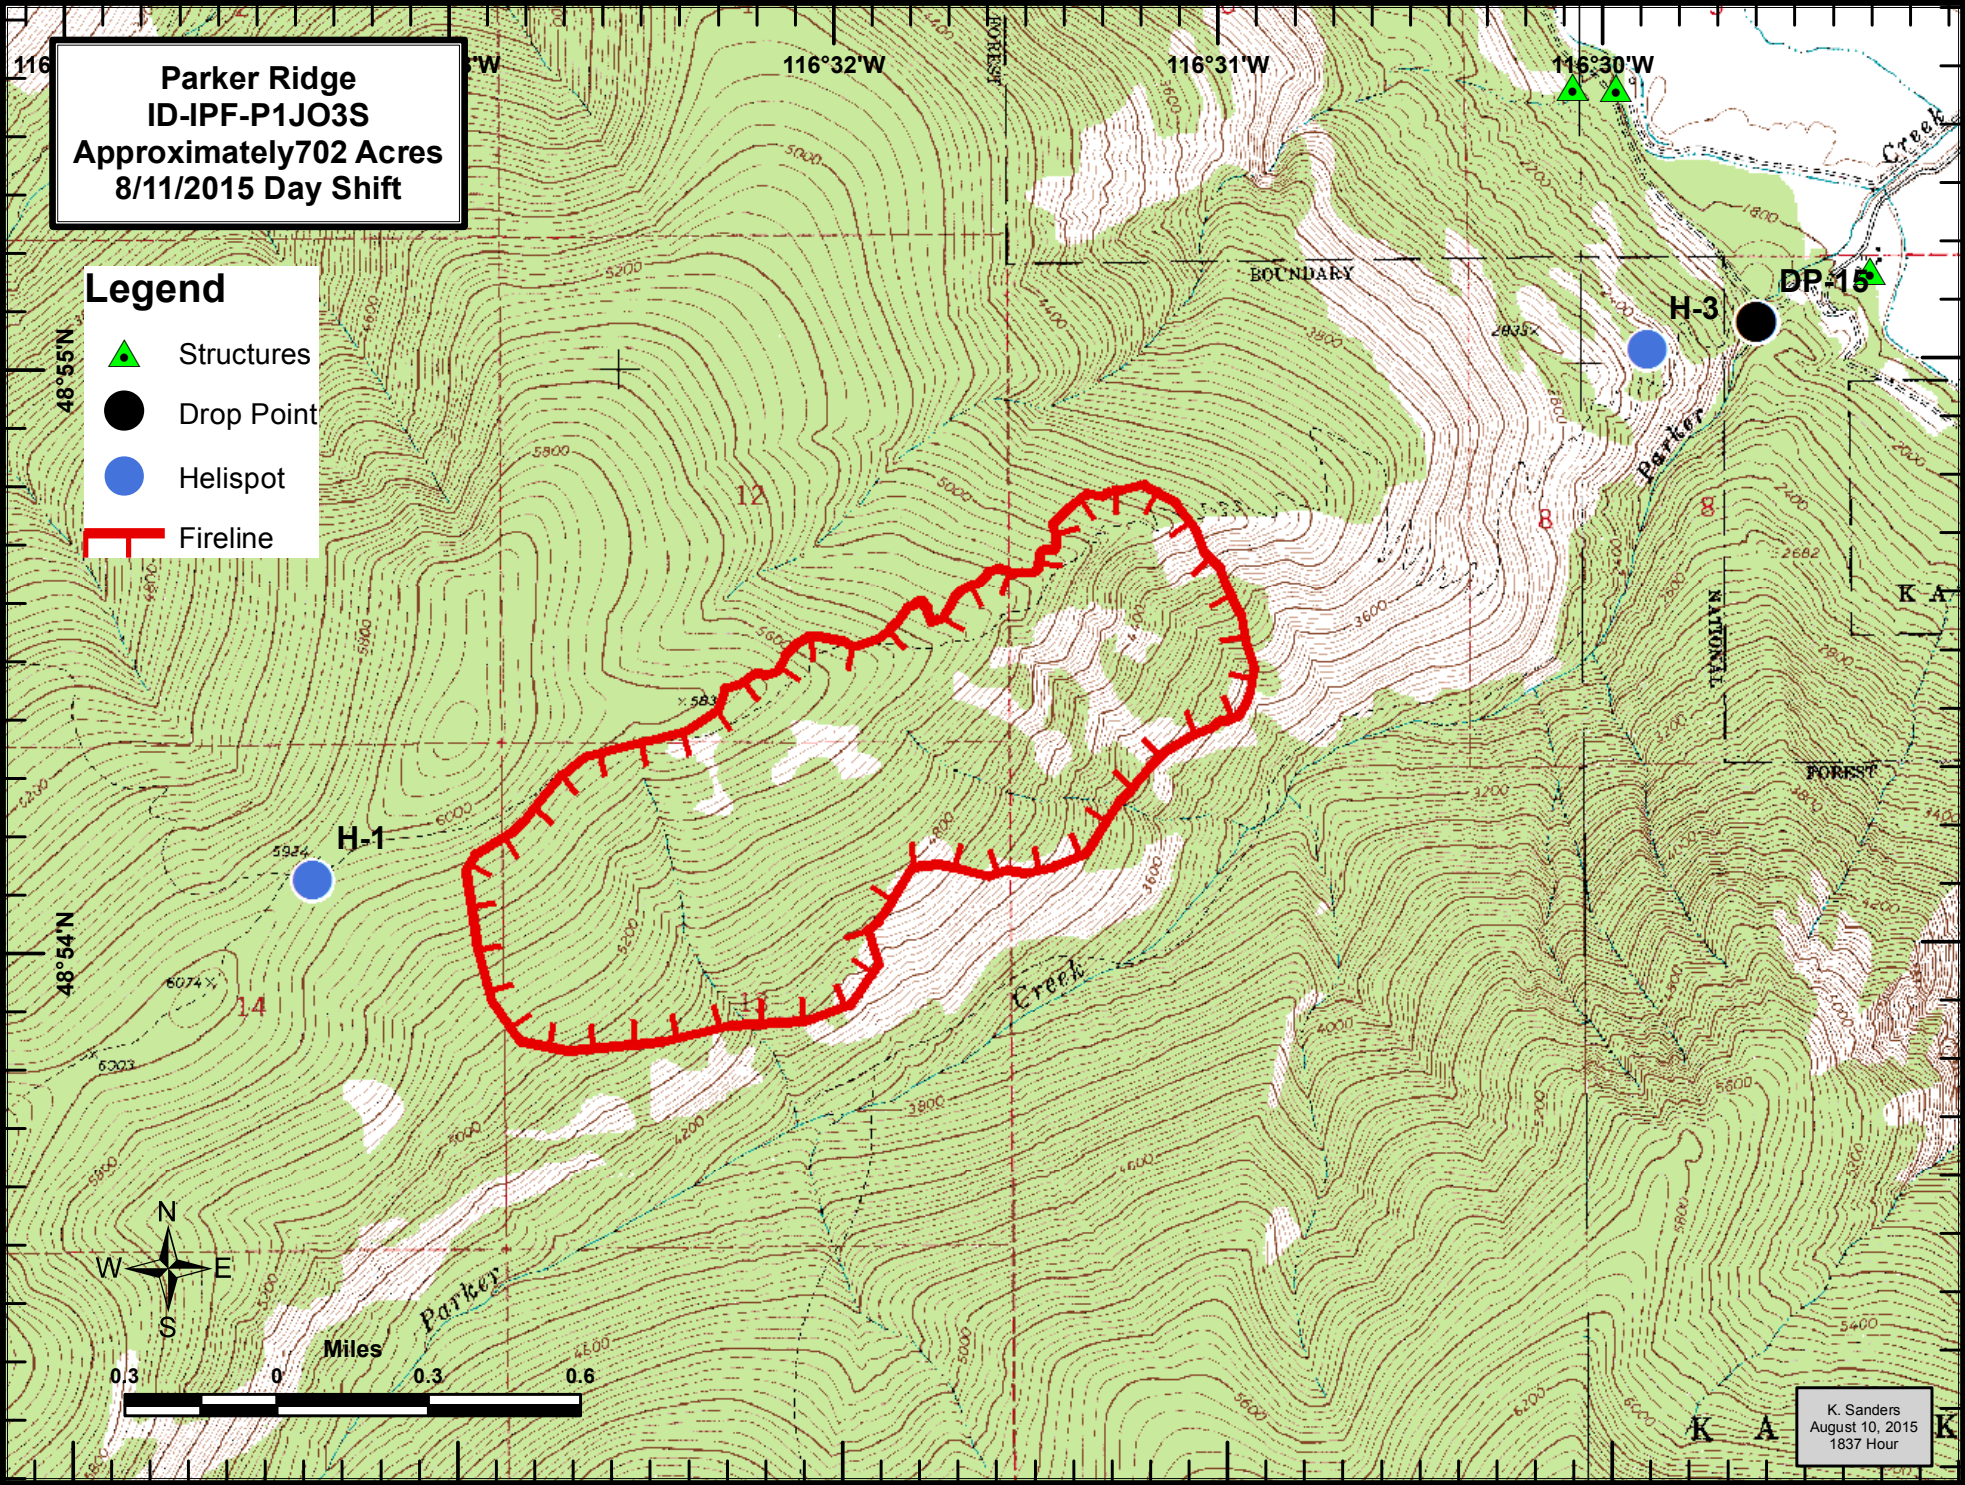

**Parker Ridge
ID-IPF-P1J03S
Approximately 702 Acres
8/11/2015 Day Shift**

Legend

- ▲ Structures
- Drop Point
- Helispot
- └┘ Fireline

K. Sanders
August 10, 2015
1837 Hour