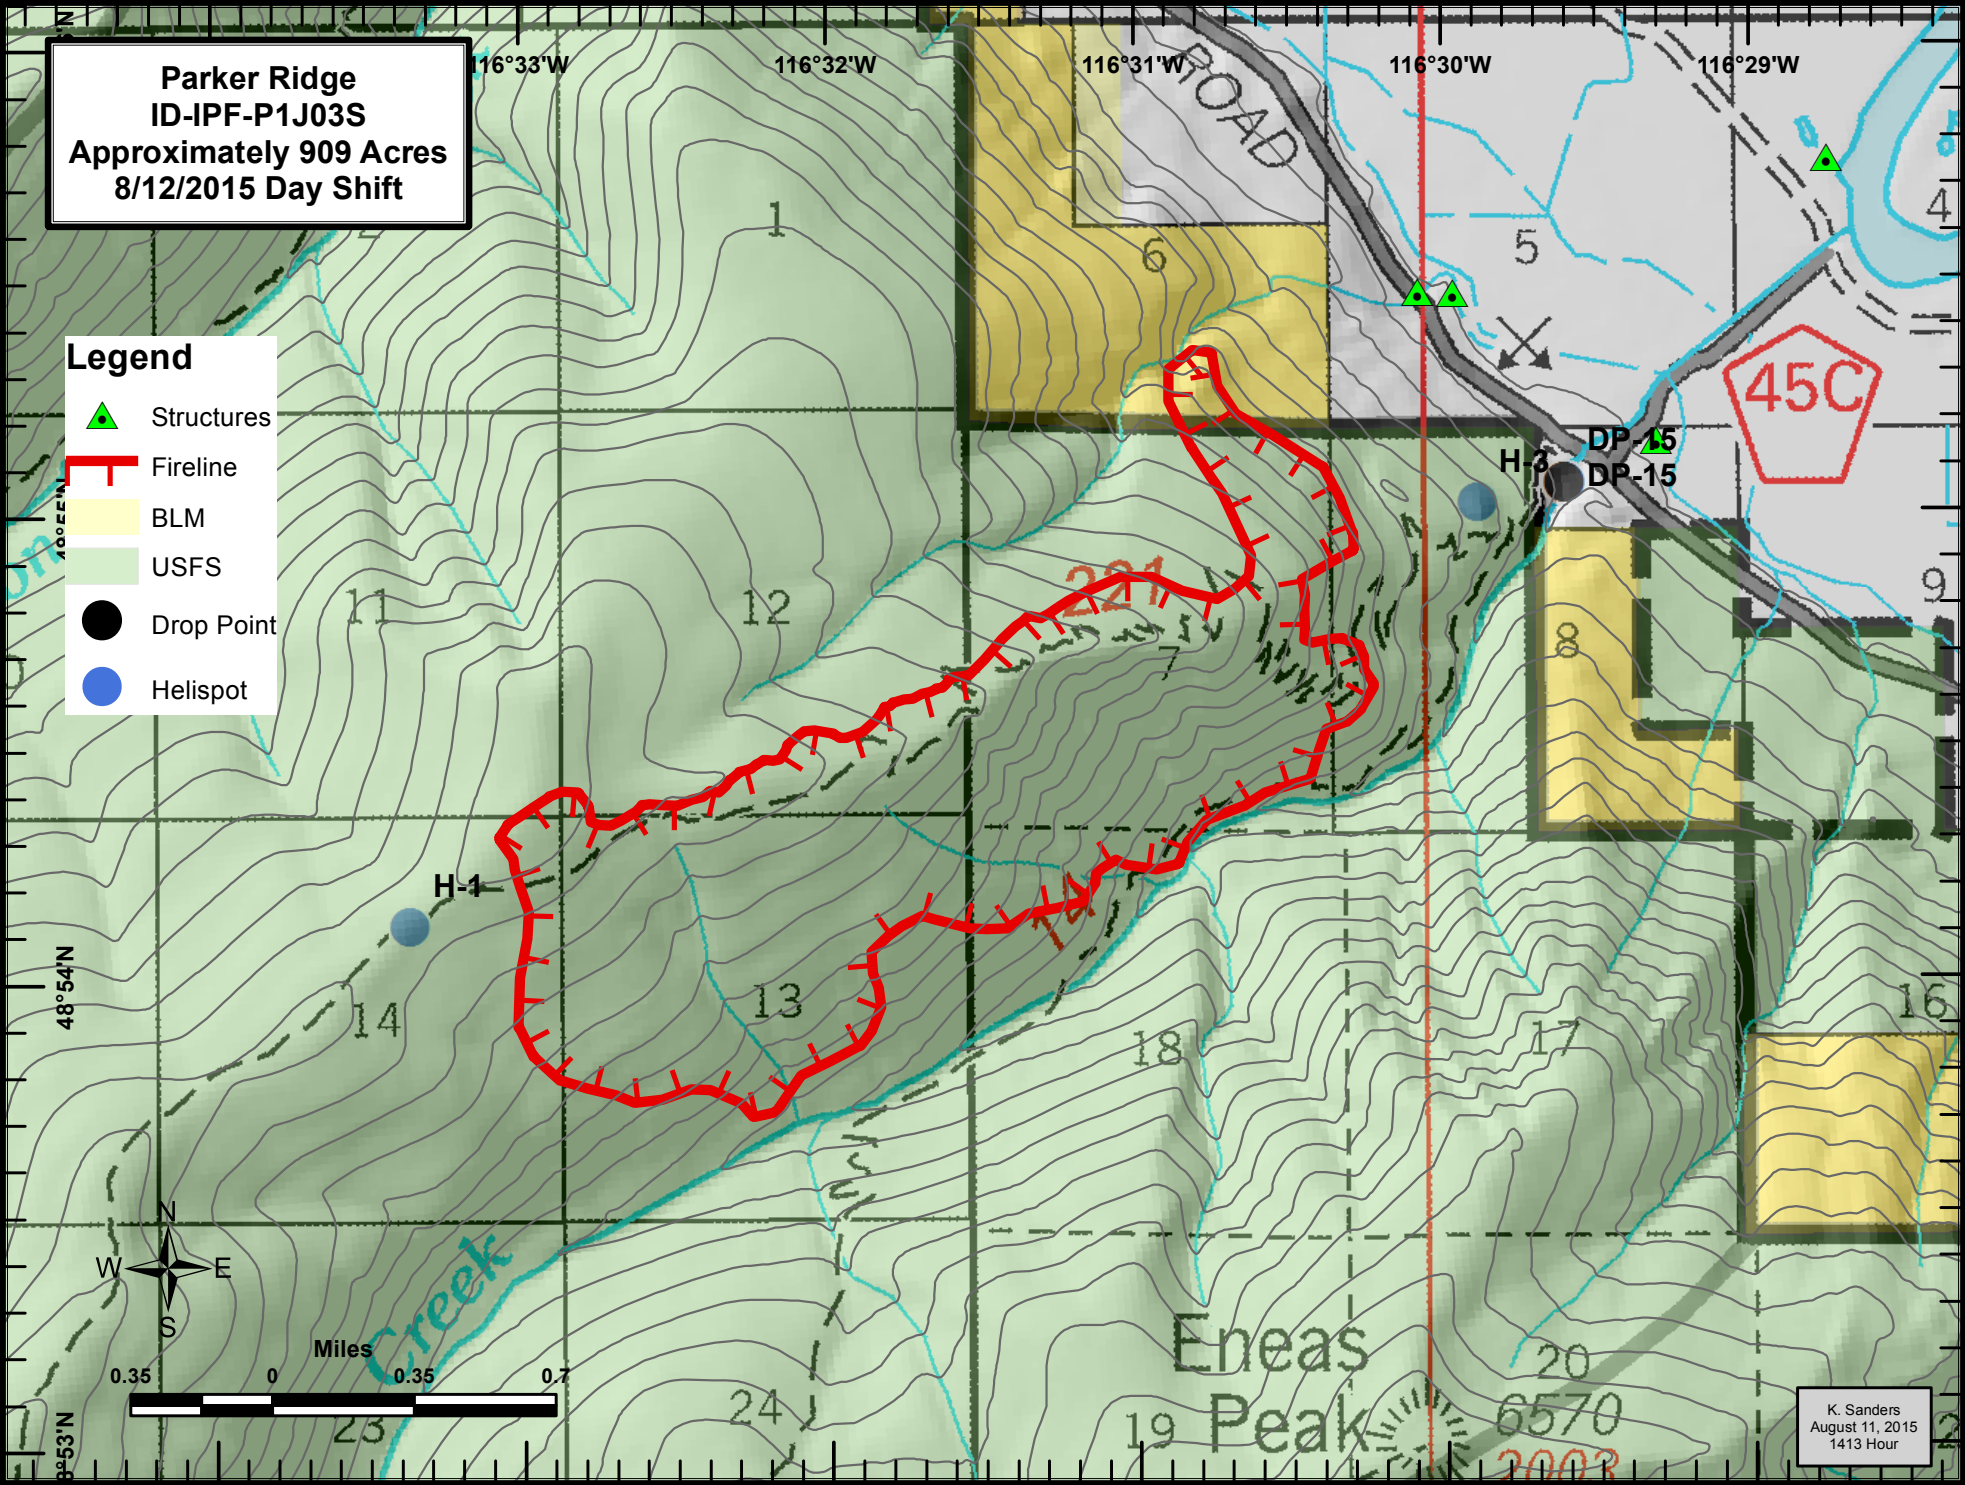

**Parker Ridge
ID-IPF-P1J03S
Approximately 909 Acres
8/12/2015 Day Shift**

- Legend**
-  Structures
 -  Fireline
 -  BLM
 -  USFS
 -  Drop Point
 -  Helispot

K. Sanders
August 11, 2015
1413 Hour