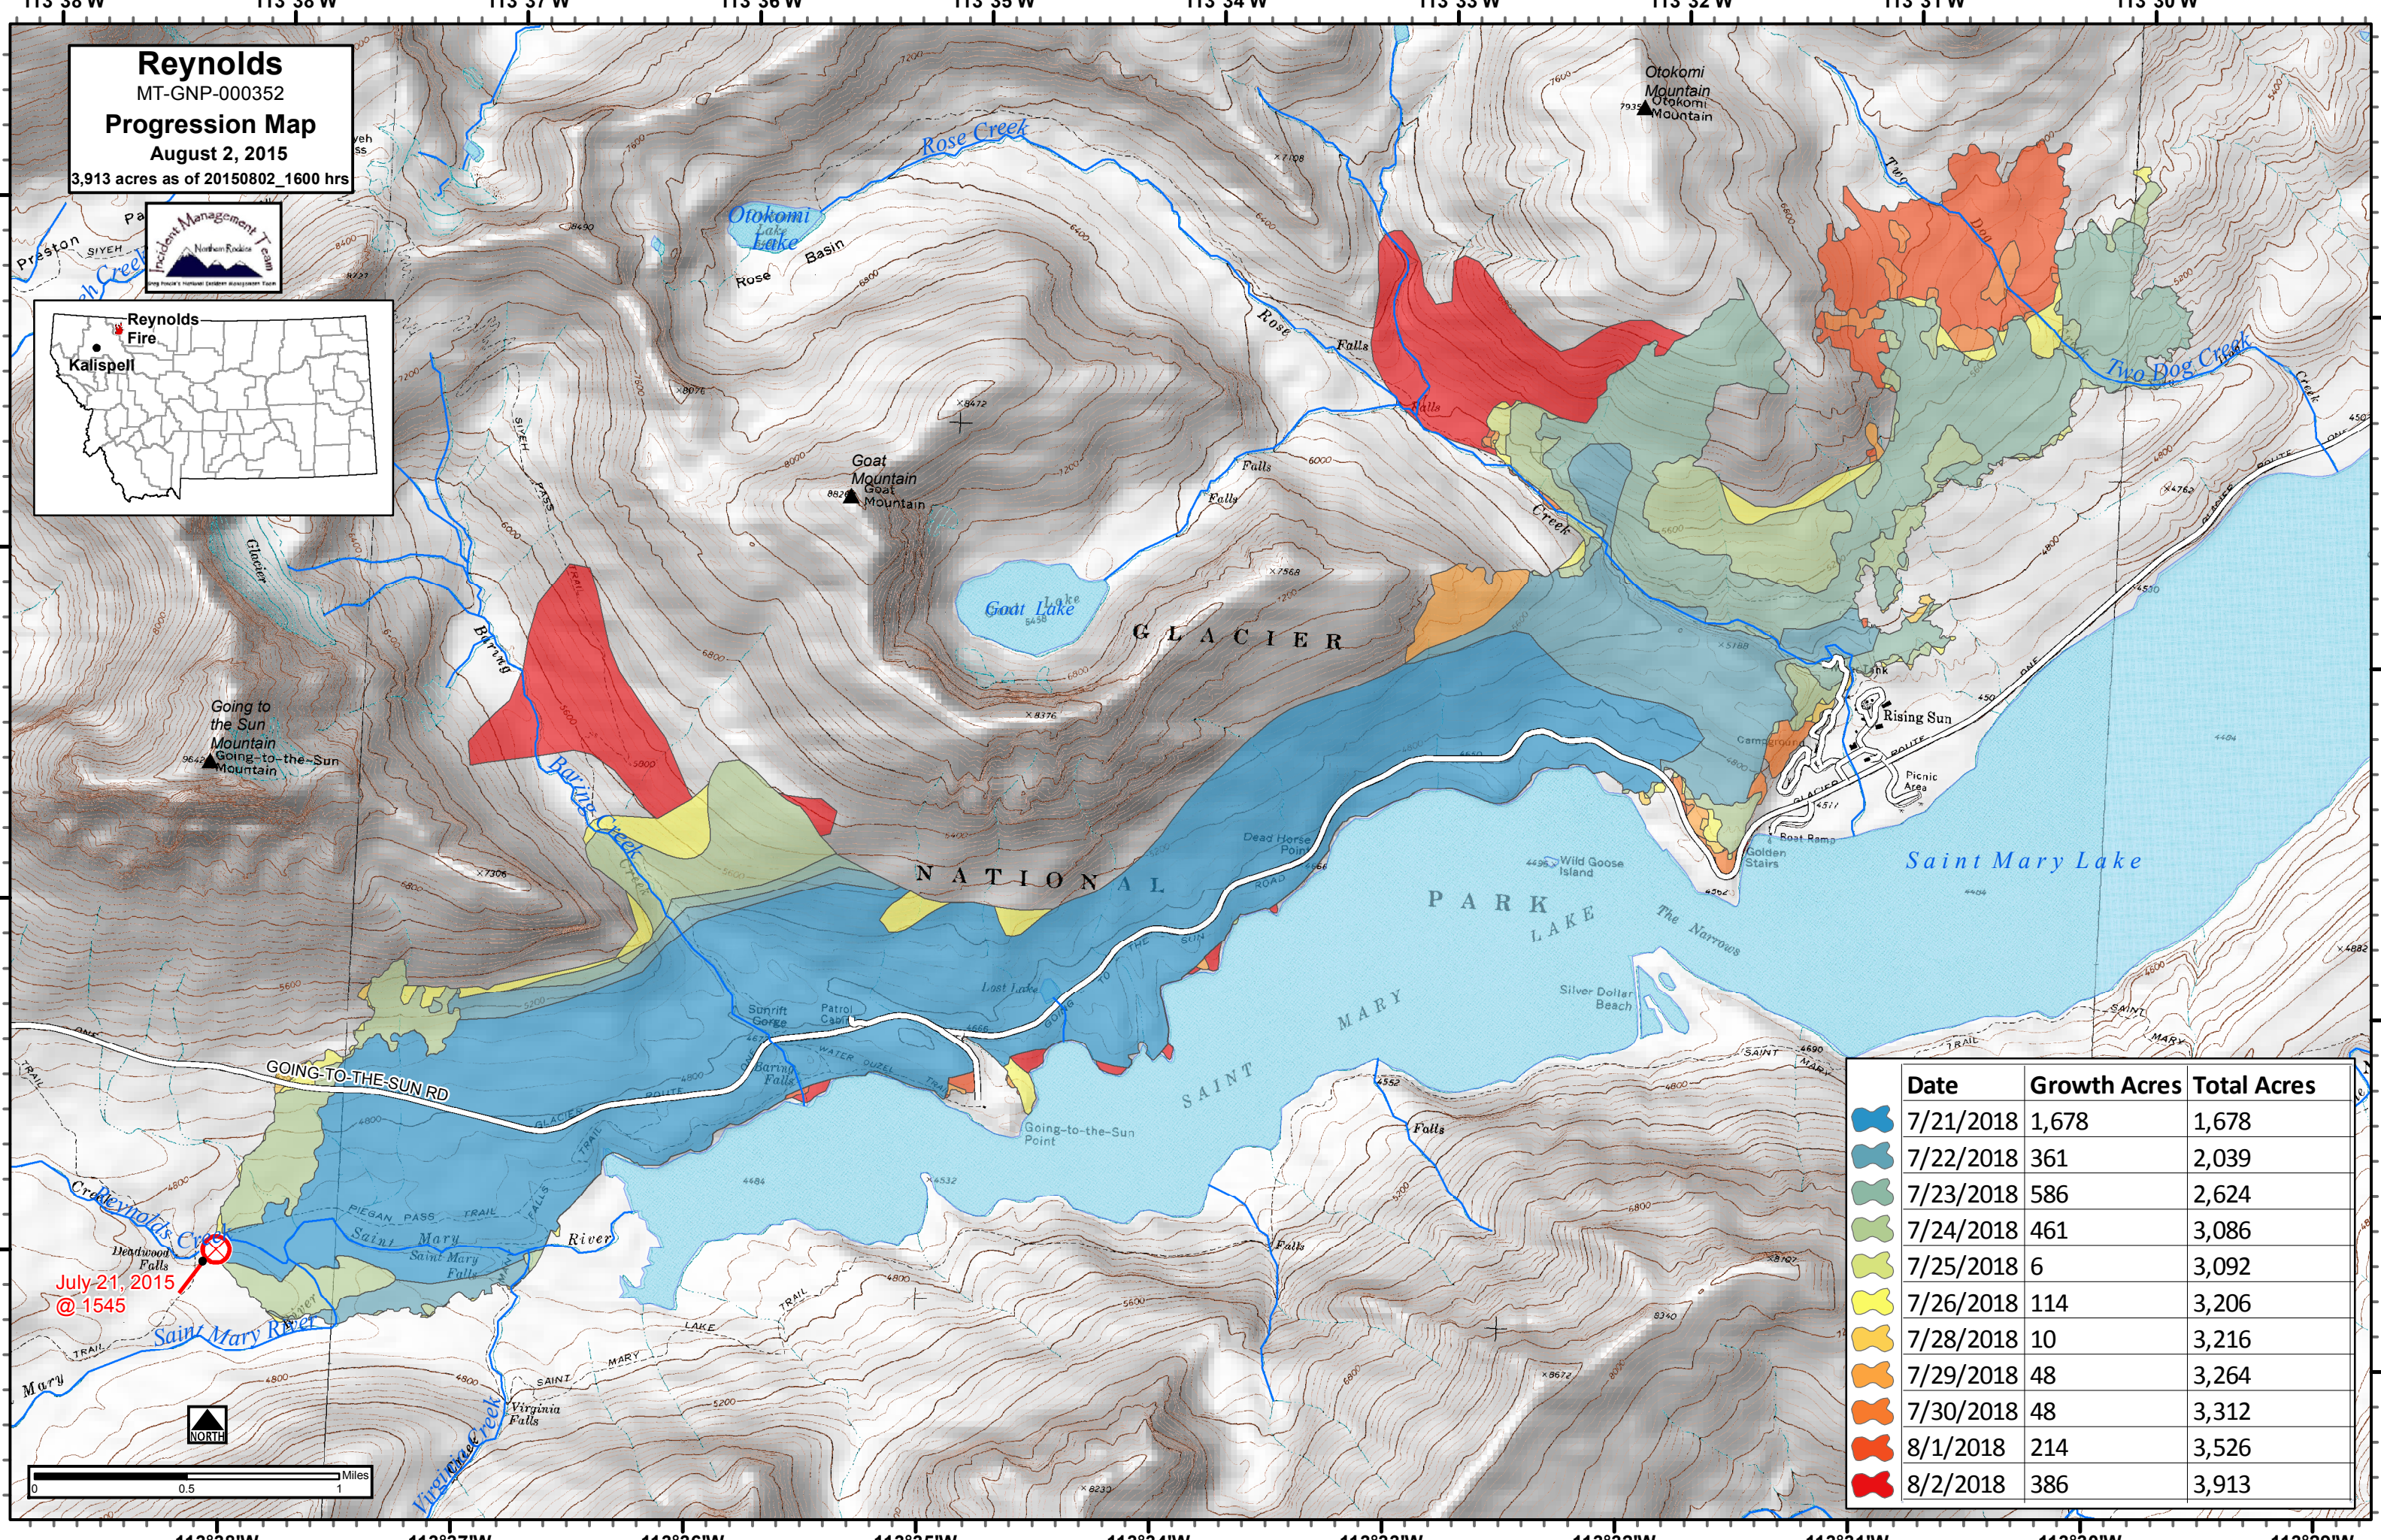

Reynolds
 MT-GNP-000352
Progression Map
 August 2, 2015
 3,913 acres as of 20150802_1600 hrs

Date	Growth Acres	Total Acres
7/21/2018	1,678	1,678
7/22/2018	361	2,039
7/23/2018	586	2,624
7/24/2018	461	3,086
7/25/2018	6	3,092
7/26/2018	114	3,206
7/28/2018	10	3,216
7/29/2018	48	3,264
7/30/2018	48	3,312
8/1/2018	214	3,526
8/2/2018	386	3,913

July 21, 2015
 @ 1545