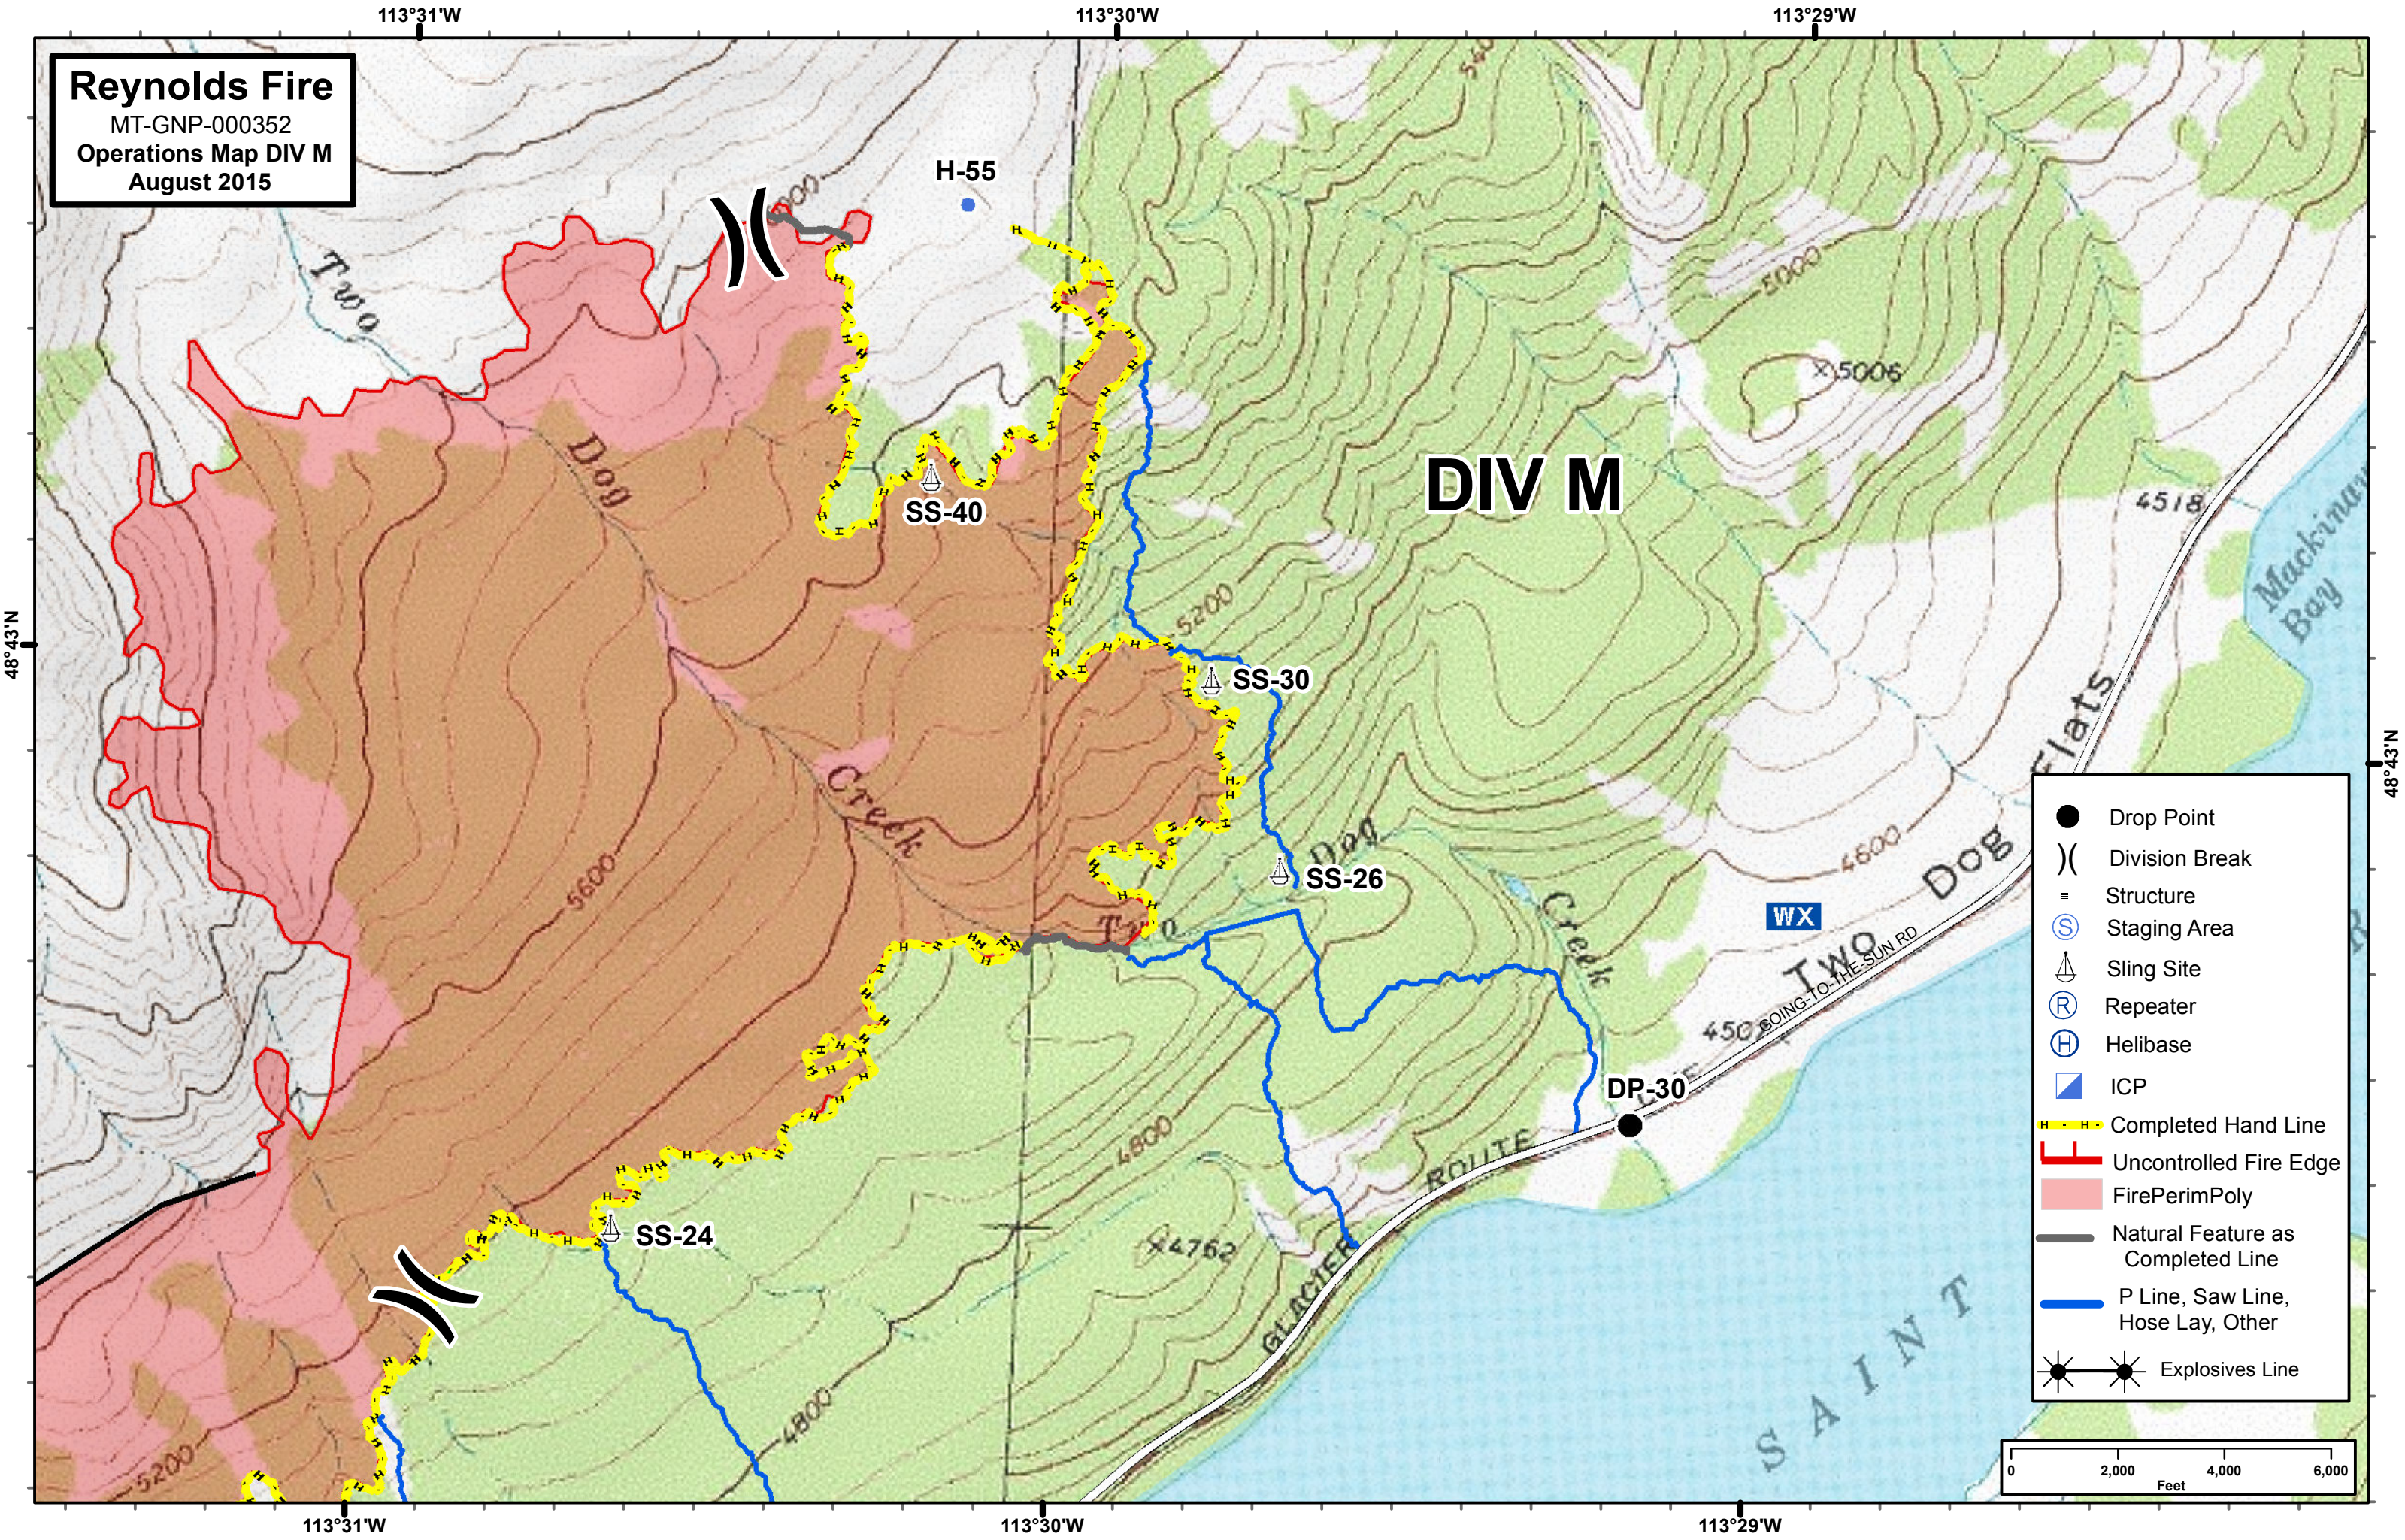

Reynolds Fire
 MT-GNP-000352
 Operations Map DIV M
 August 2015

- Drop Point
-) (Division Break
- ≡ Structure
- Ⓢ Staging Area
- ⚓ Sling Site
- Ⓡ Repeater
- Ⓜ Helibase
- ▣ ICP
- H — Completed Hand Line
- Uncontrolled Fire Edge
- FirePerimPoly
- Natural Feature as Completed Line
- P Line, Saw Line, Hose Lay, Other
- ⚡ Explosives Line