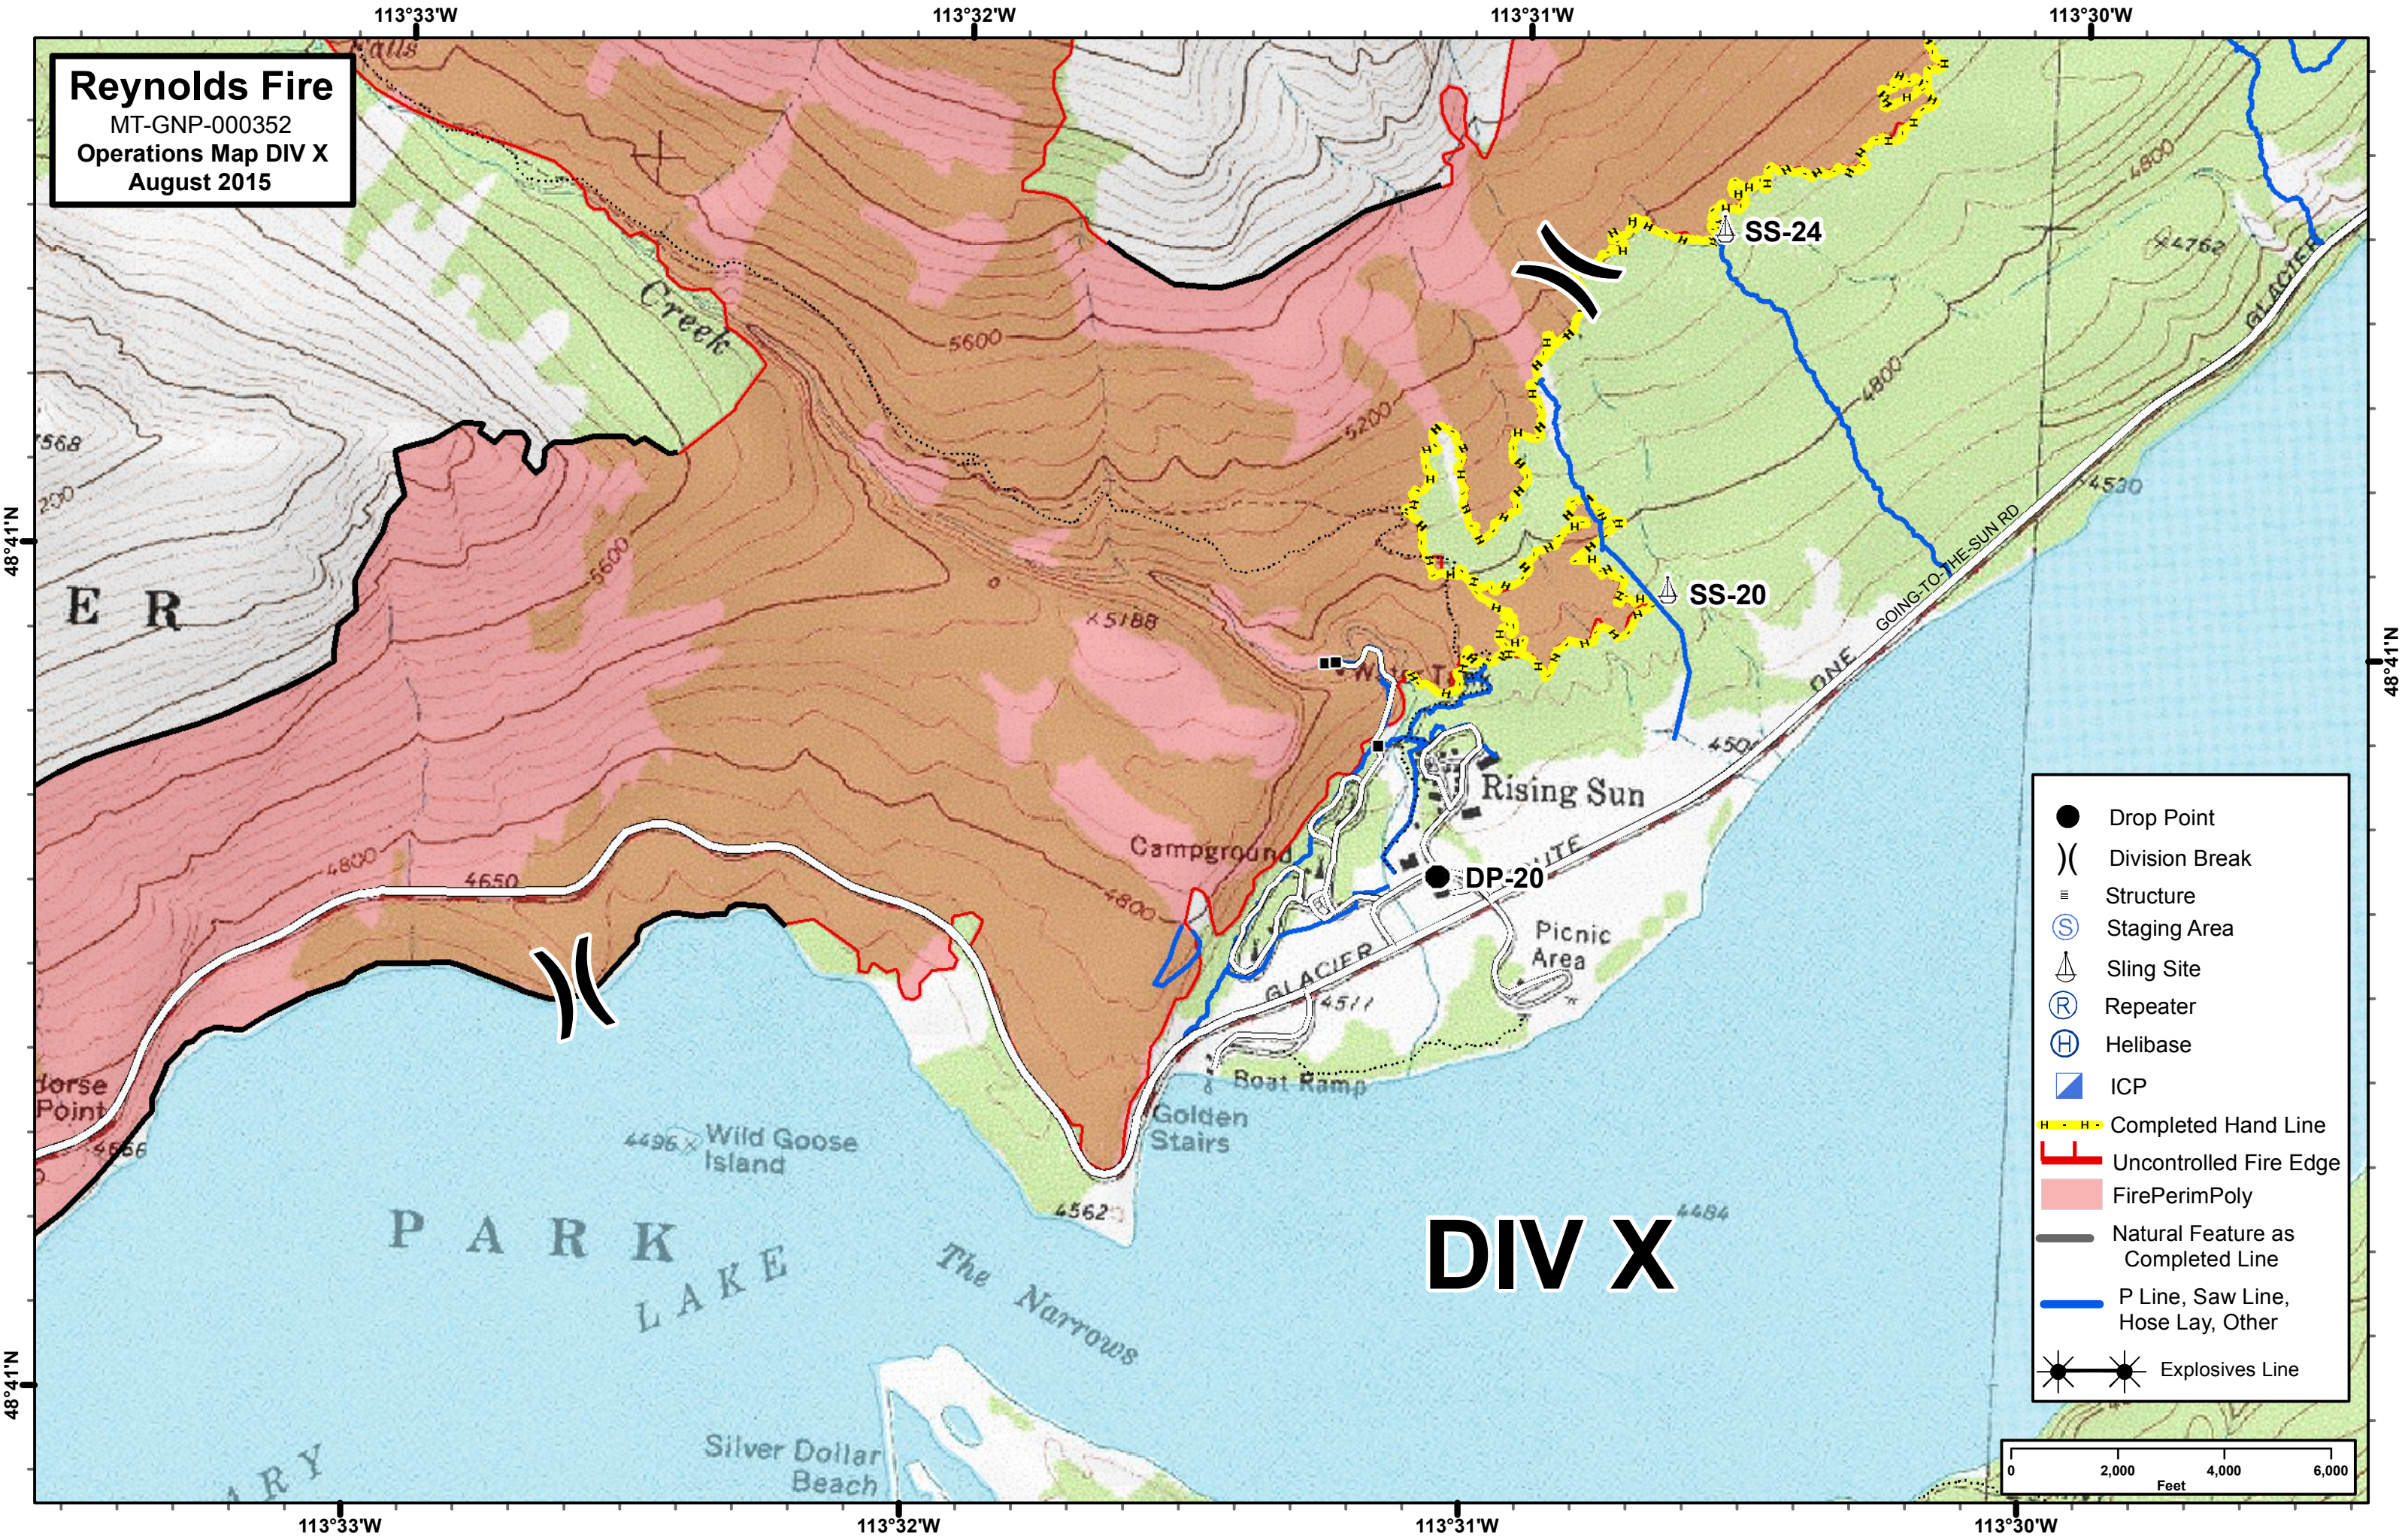

Reynolds Fire

MT-GNP-000352
Operations Map DIV X
August 2015

- Drop Point
-) (Division Break
- ≡ Structure
- Ⓢ Staging Area
- ⚓ Sling Site
- Ⓡ Repeater
- Ⓜ Helibase
- ▣ ICP
- Completed Hand Line
- ┌ Uncontrolled Fire Edge
- FirePerimPoly
- Natural Feature as Completed Line
- P Line, Saw Line, Hose Lay, Other
- ⚡ Explosives Line

DIV X