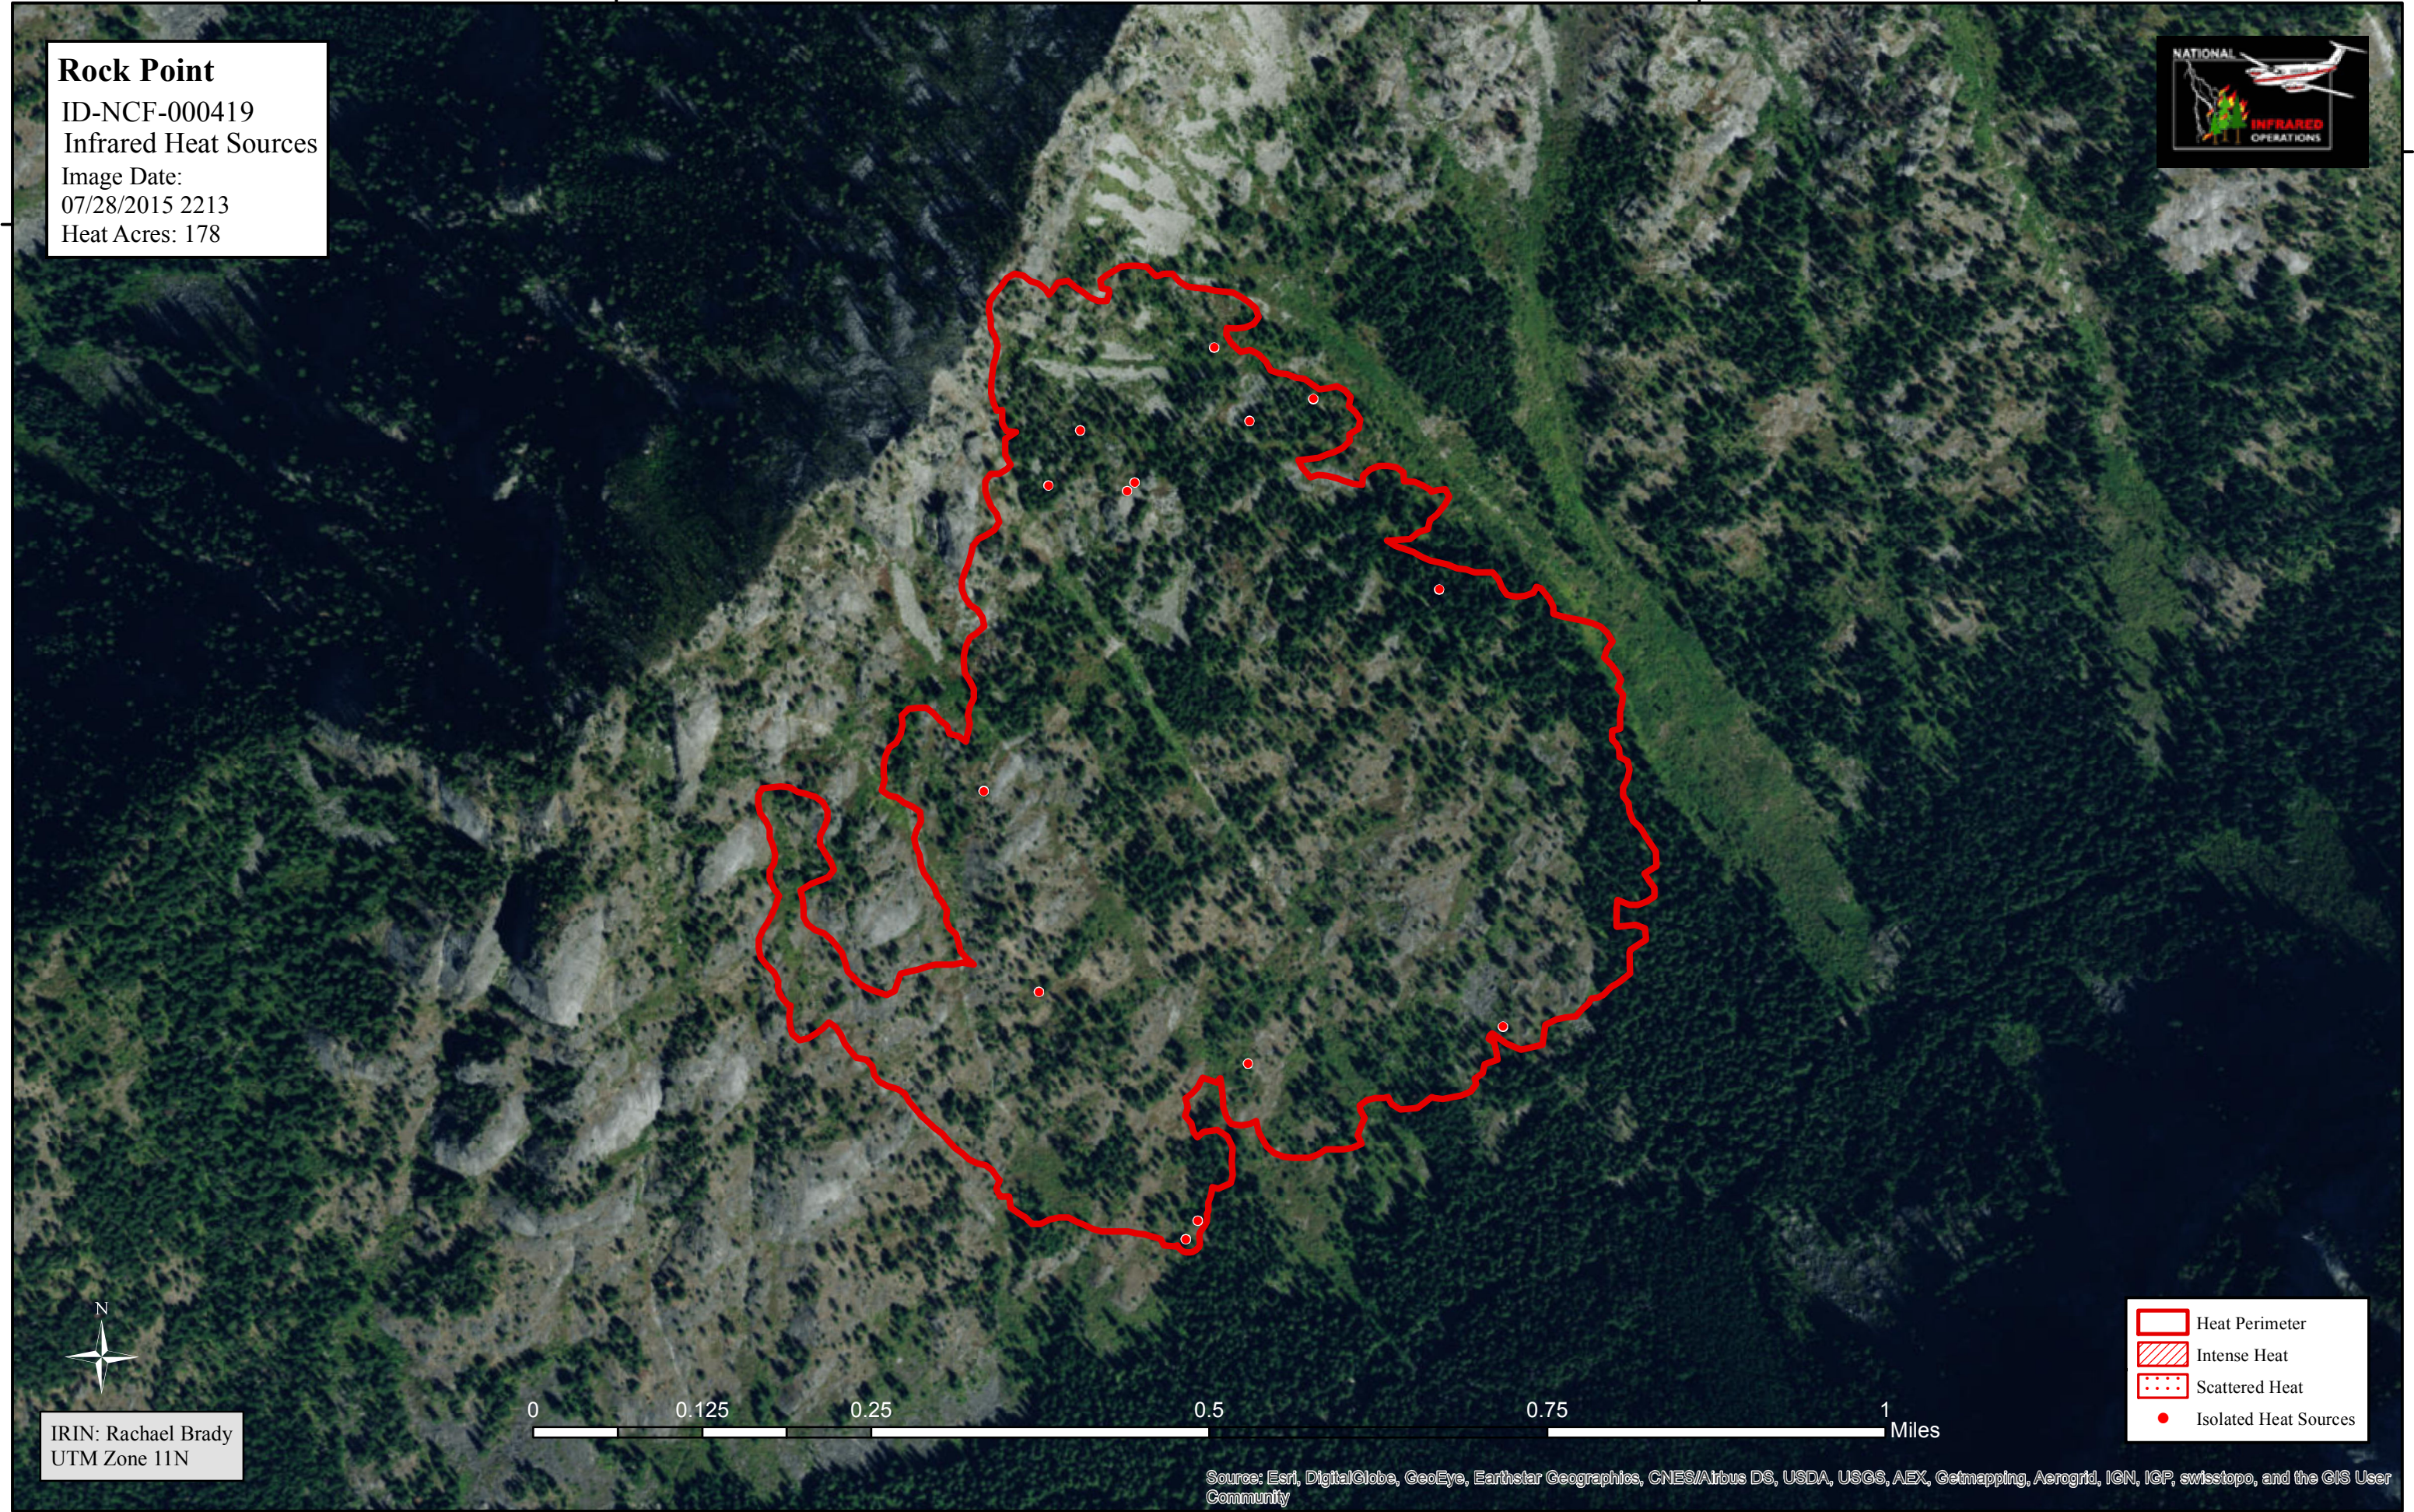

114°36'W

114°35'W

Rock Point

ID-NCF-000419
Infrared Heat Sources
Image Date:
07/28/2015 2213
Heat Acres: 178

46°7'N

46°7'N

IRIN: Rachael Brady
UTM Zone 11N

	Heat Perimeter
	Intense Heat
	Scattered Heat
	Isolated Heat Sources

Source: Esri, DigitalGlobe, GeoEye, Earthstar Geographics, CNES/Airbus DS, USDA, USGS, AEX, Getmapping, Aerogrid, IGN, IGP, swisstopo, and the GIS User Community

114°36'W

114°35'W