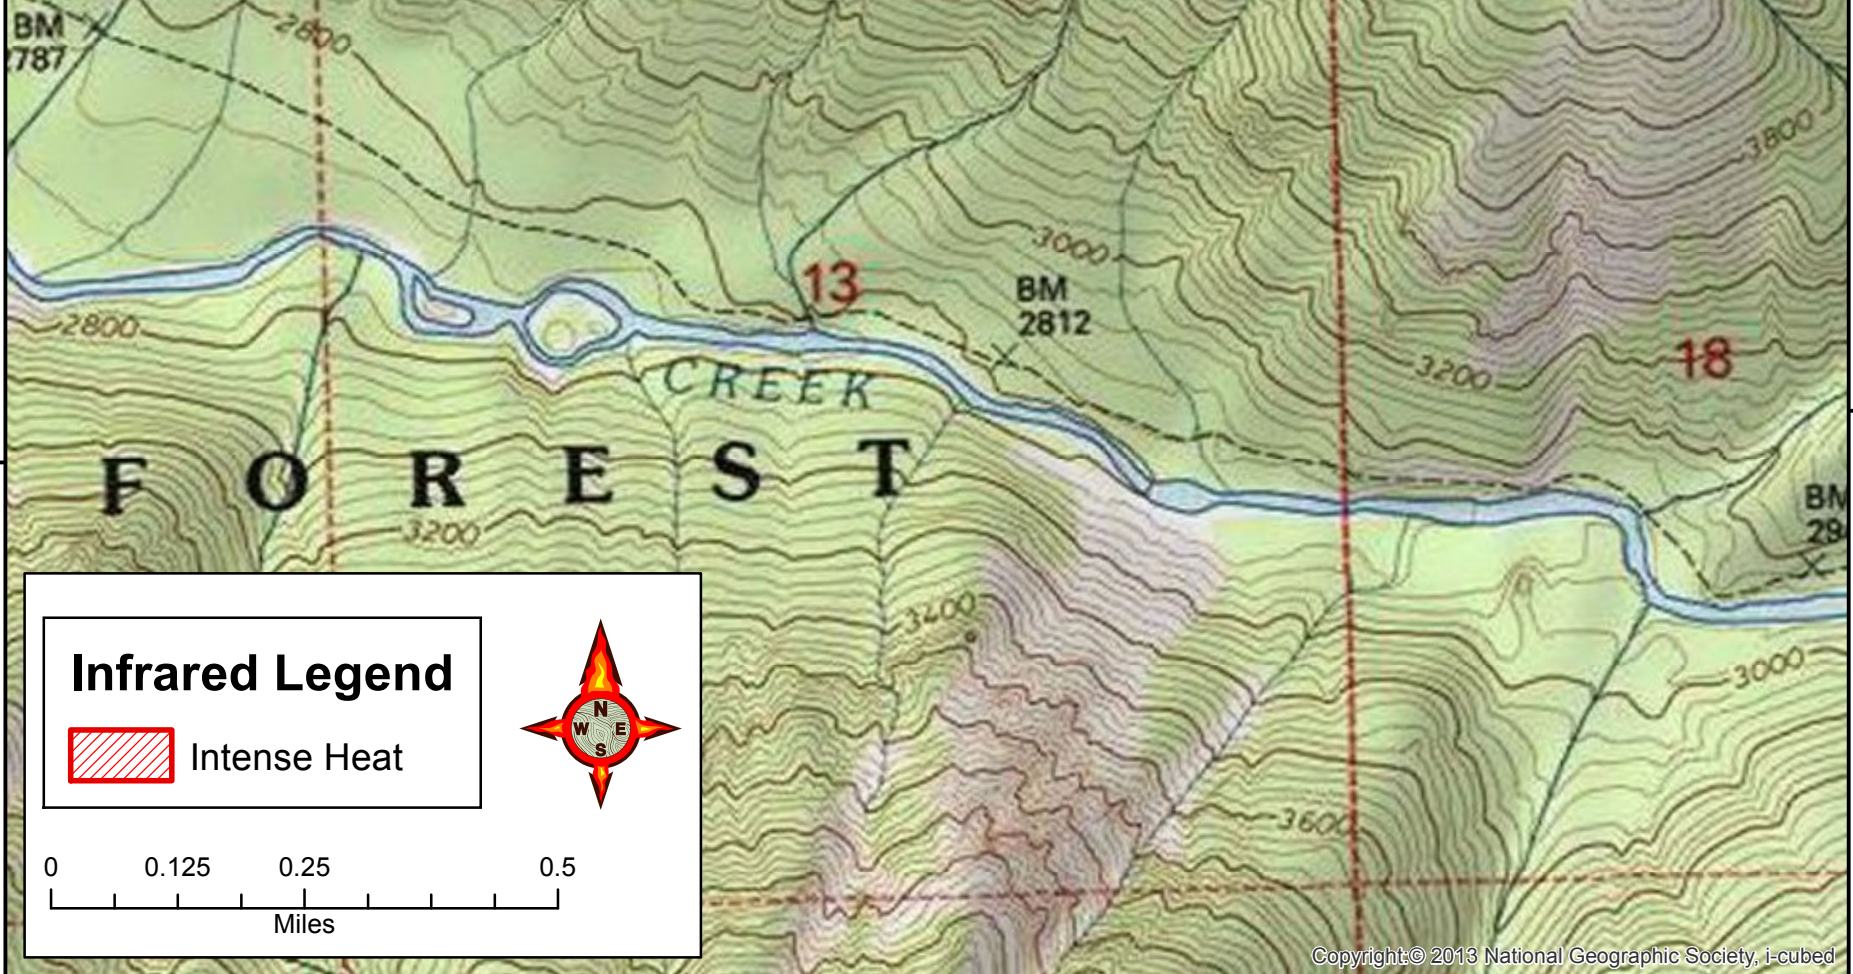

114°47'30"W 114°47'0"W 114°46'30"W 114°46'0"W 114°45'30"W

46°14'0"N

ROLL CREEK FIRE ID-NCF-000394

Infrared Interpretation
Imagery Acquired: 07/28/2015 2207 MDT
Heat Perimeter: 0.3 acres

IRIN: Kurt Teuber

46°14'0"N

46° 12' 49.08" N
114° 46' 24.85" W

Infrared Legend

 Intense Heat

114°47'30"W 114°47'0"W 114°46'30"W 114°46'0"W 114°45'30"W