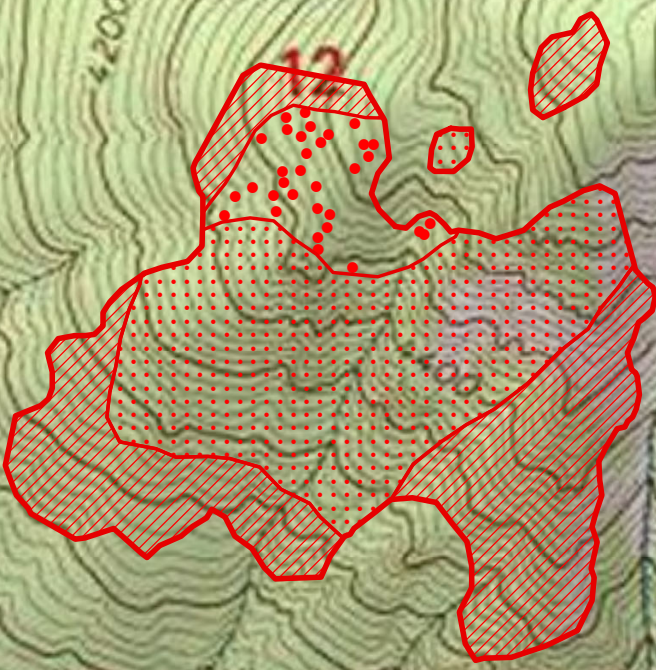

114°47'0"W

114°46'30"W

114°46'0"W

114°45'30"W

ROLL CREEK FIRE ID-NCF-000394

Infrared Interpretation
Imagery Acquired: 08/03/2015 2118 MDT
Heat Perimeter: 95 acres
IRIN: Kurt Teuber

46°13'30"N

46°13'0"N

46°12'30"N

46°12'0"N

46°13'30"N

46°13'0"N

46°12'30"N

46°12'0"N

Infrared Legend

-  Heat Perimeter
-  Intense Heat
-  Scattered Heat
-  Isolated Heat Sources

114°47'0"W

114°46'30"W

114°46'0"W