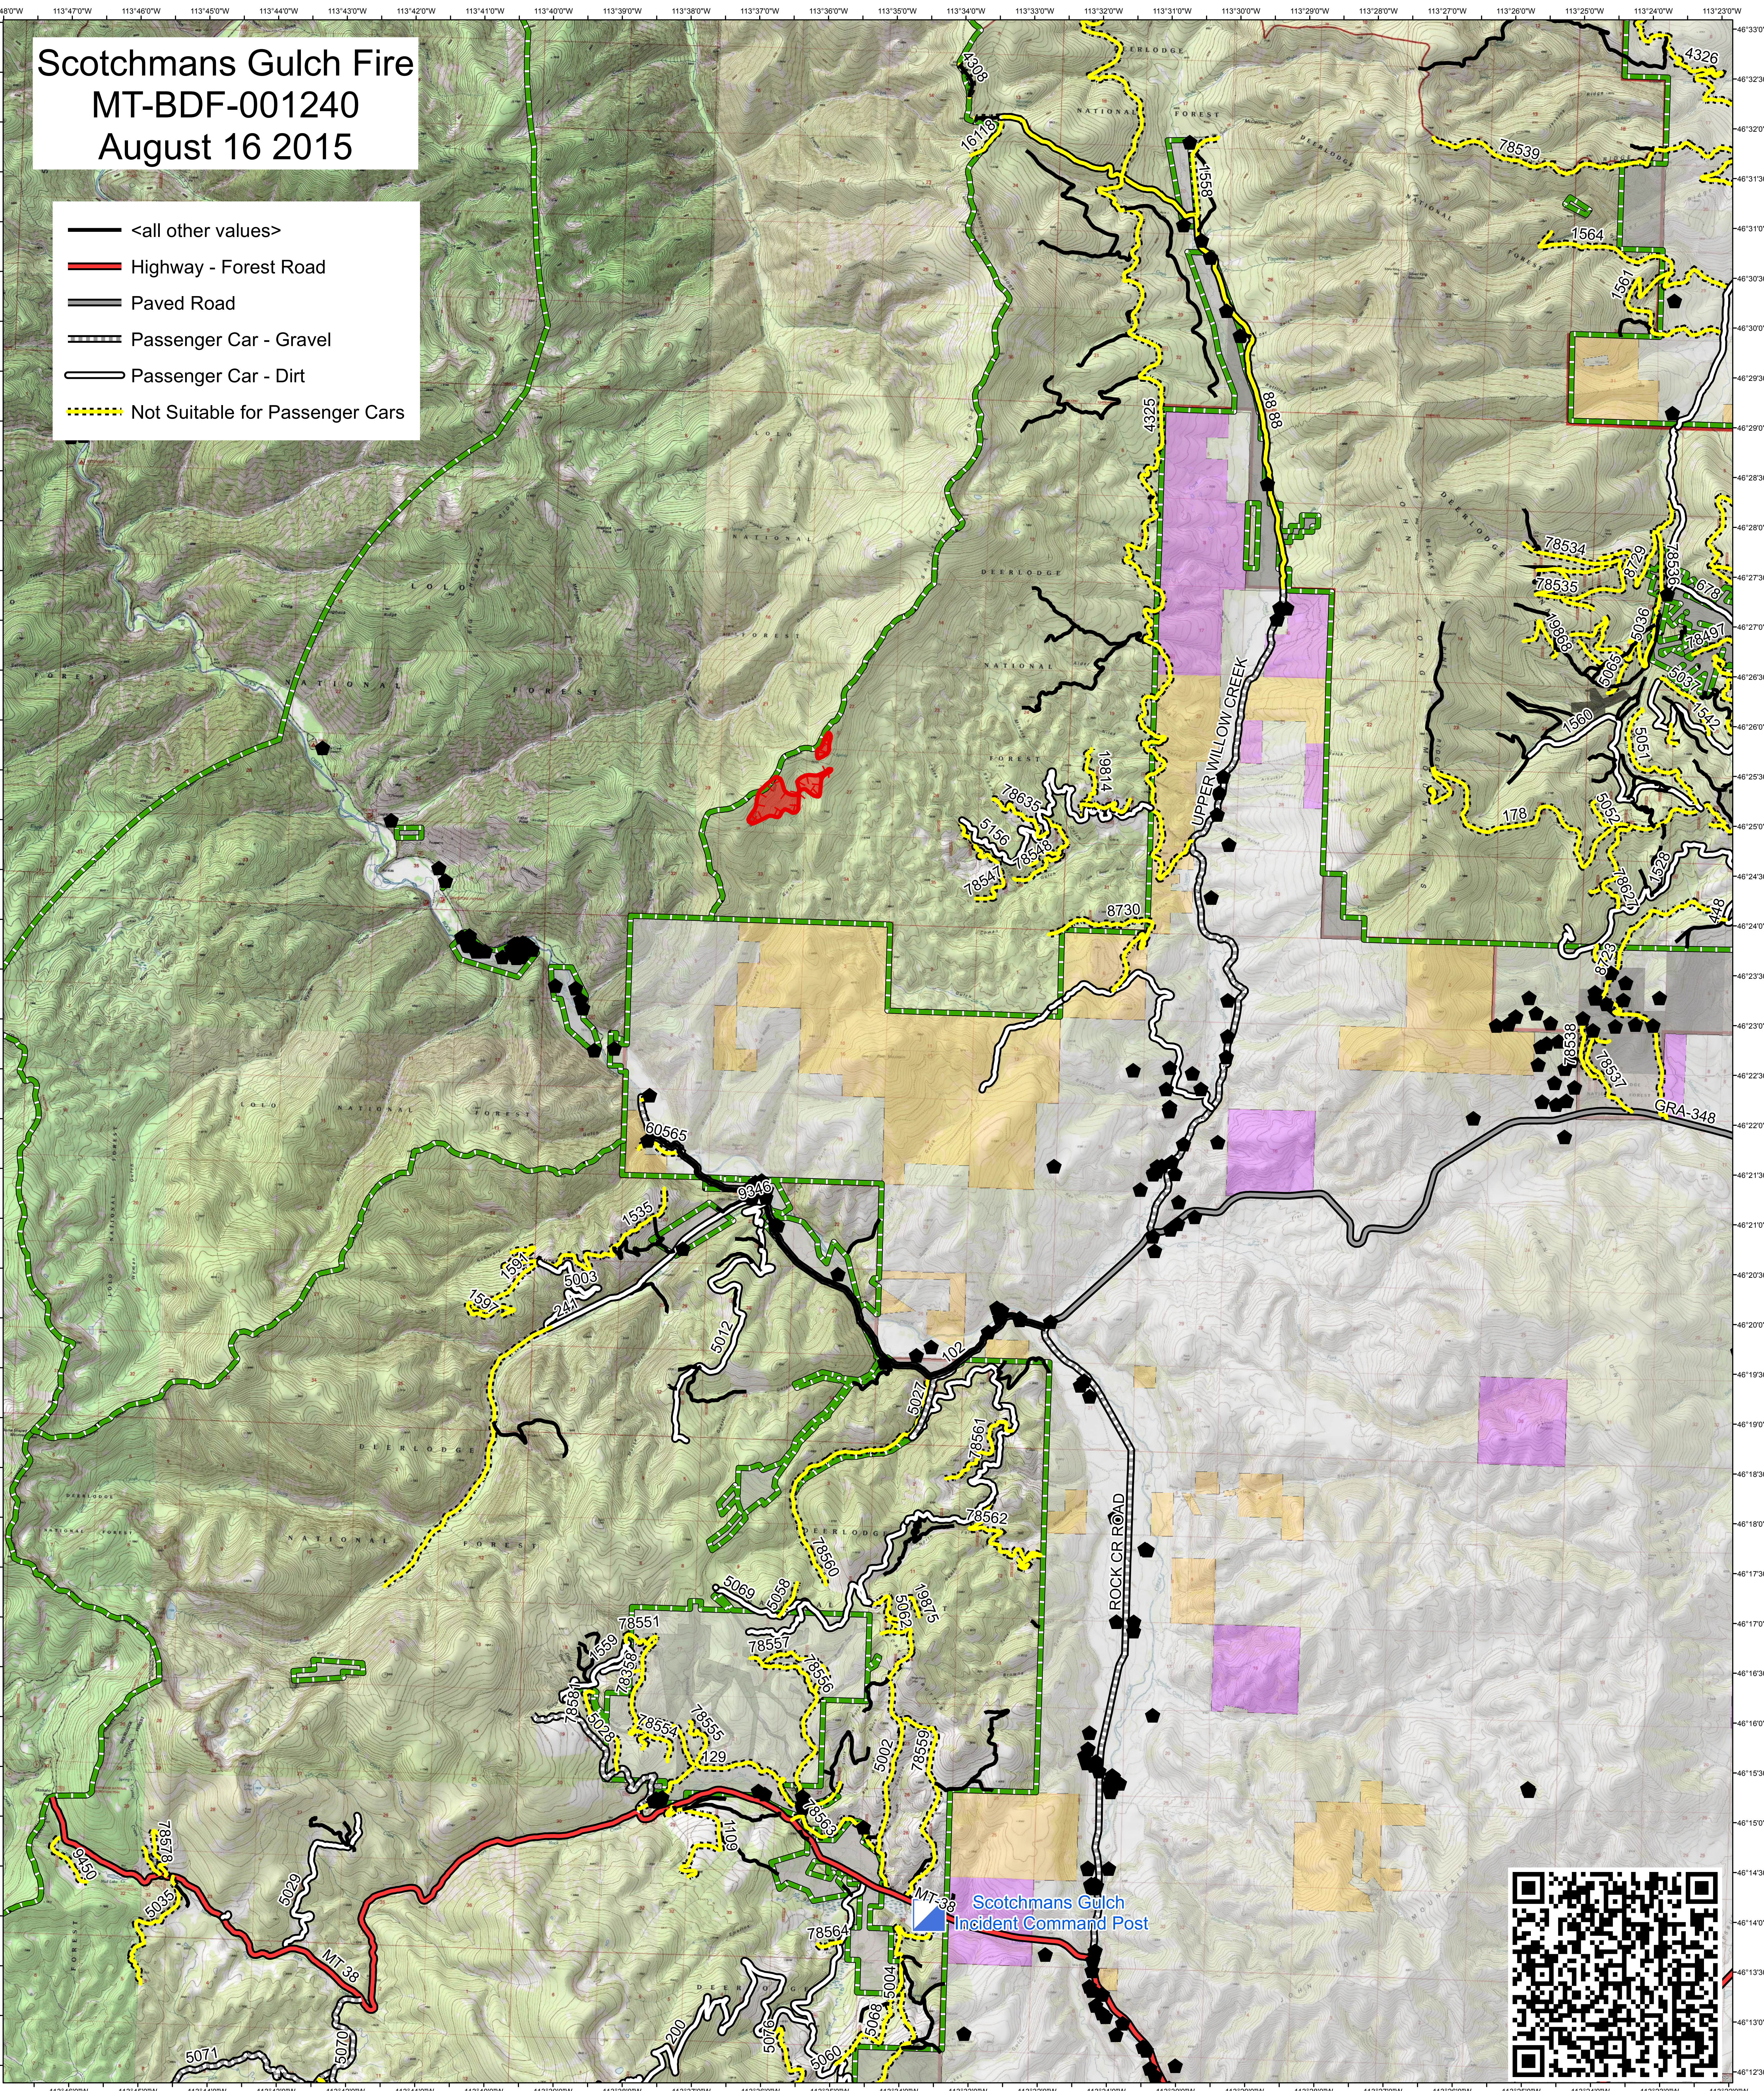

Scotchmans Gulch Fire MT-BDF-001240 August 16 2015

-  <all other values>
-  Highway - Forest Road
-  Paved Road
-  Passenger Car - Gravel
-  Passenger Car - Dirt
-  Not Suitable for Passenger Cars

Transportation

-  Uncontrolled Fire Edge
-  Incident Command Post
-  US Forest Service
-  State Lands
-  Scotchmans Gulch Fire
-  Structures BDNF
-  US Bureau of Land Management
-  Private