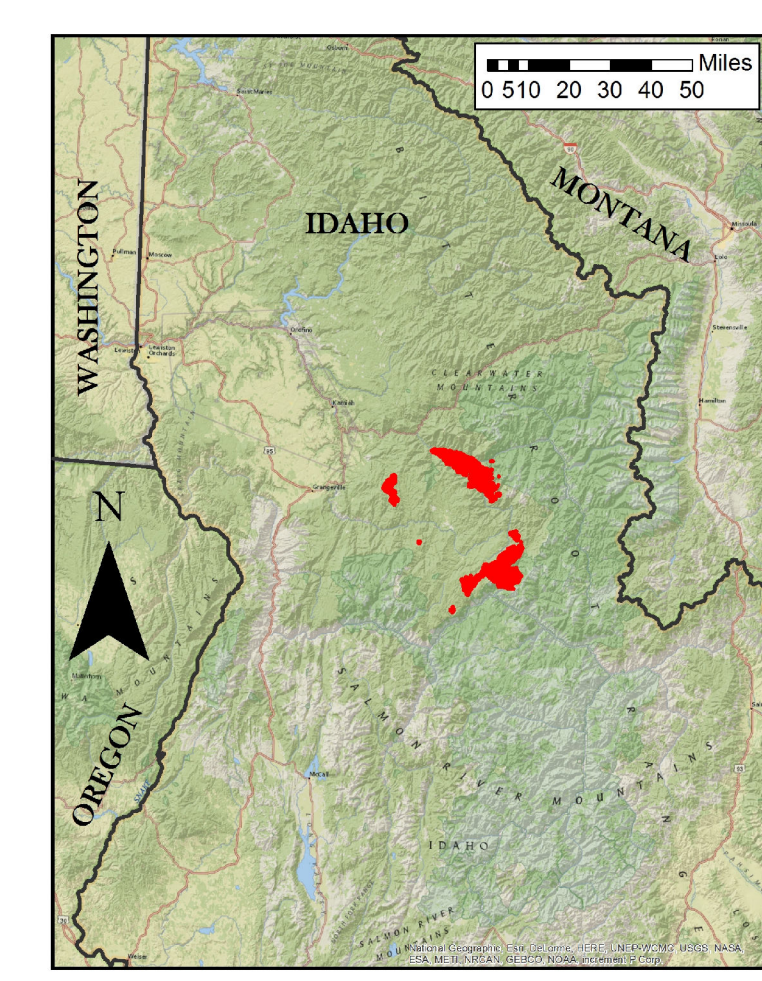

Selway Complex
 ID-NCF-000902
 09/08/2015
 Noble, Lone Park/
 Crown/
 Little Green Fires

Management
 Action Points

- Management Action Points
- Fire Perimeters
- Incident Command Post

0 0.5 1 2 mi.

Map Prepared by:
 Southern Area Red Team
 September 08, 2015 1506 hrs

Z:\2015_SelwayComplex_Structure\Structure\MAPs_Wash_Selway_Complex_IDNCF002.mxd 09/08/2015 3:05:05 PM