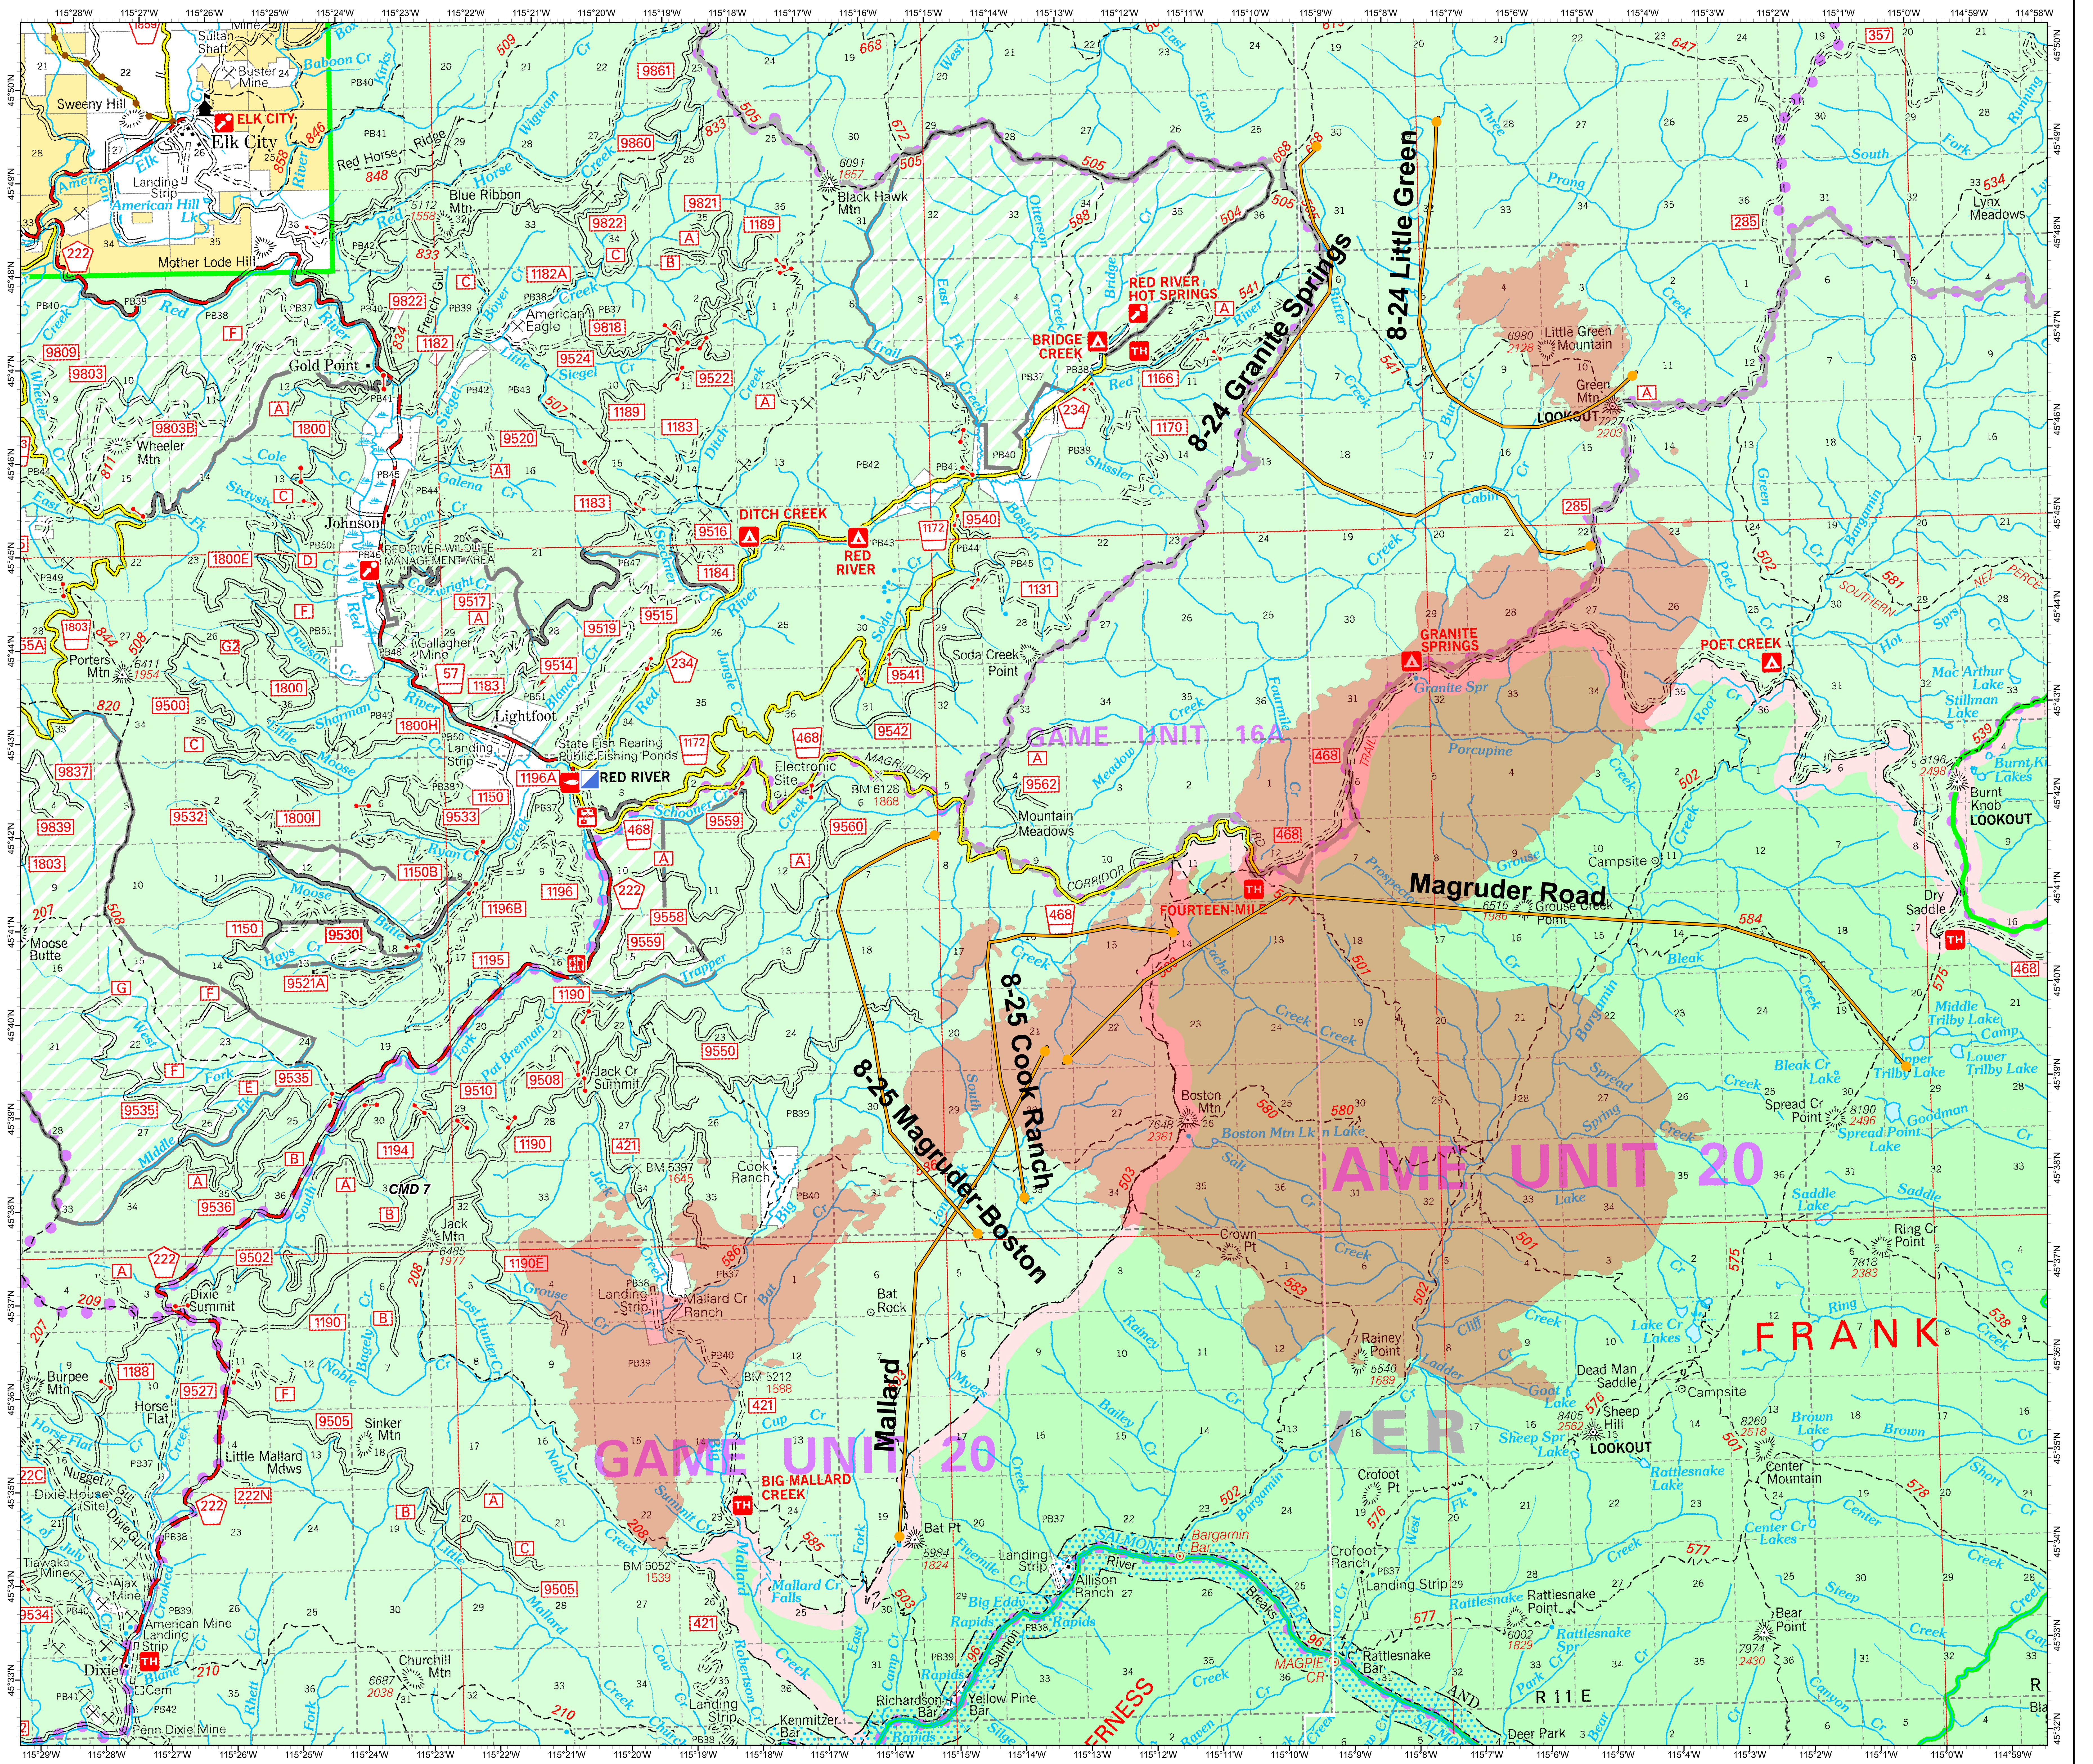

Selway Complex
 ID-NCF-000902
 09/08/2015
 Noble, Lone Park/
 Crown/
 Little Green Fires

Management
 Action Points

- Management Action Points
- Fire Perimeters
- Incident Command Post

0 0.5 1 2 mi.

Map Prepared by:
 Southern Area Red Team
 September 08, 2015 1506 hrs

Z:\2015_SelwayComplex_Structure\Structure\MAPs_Wash_Selway_Complex_IDNCF002.mxd 09/08/2015 3:05:05 PM