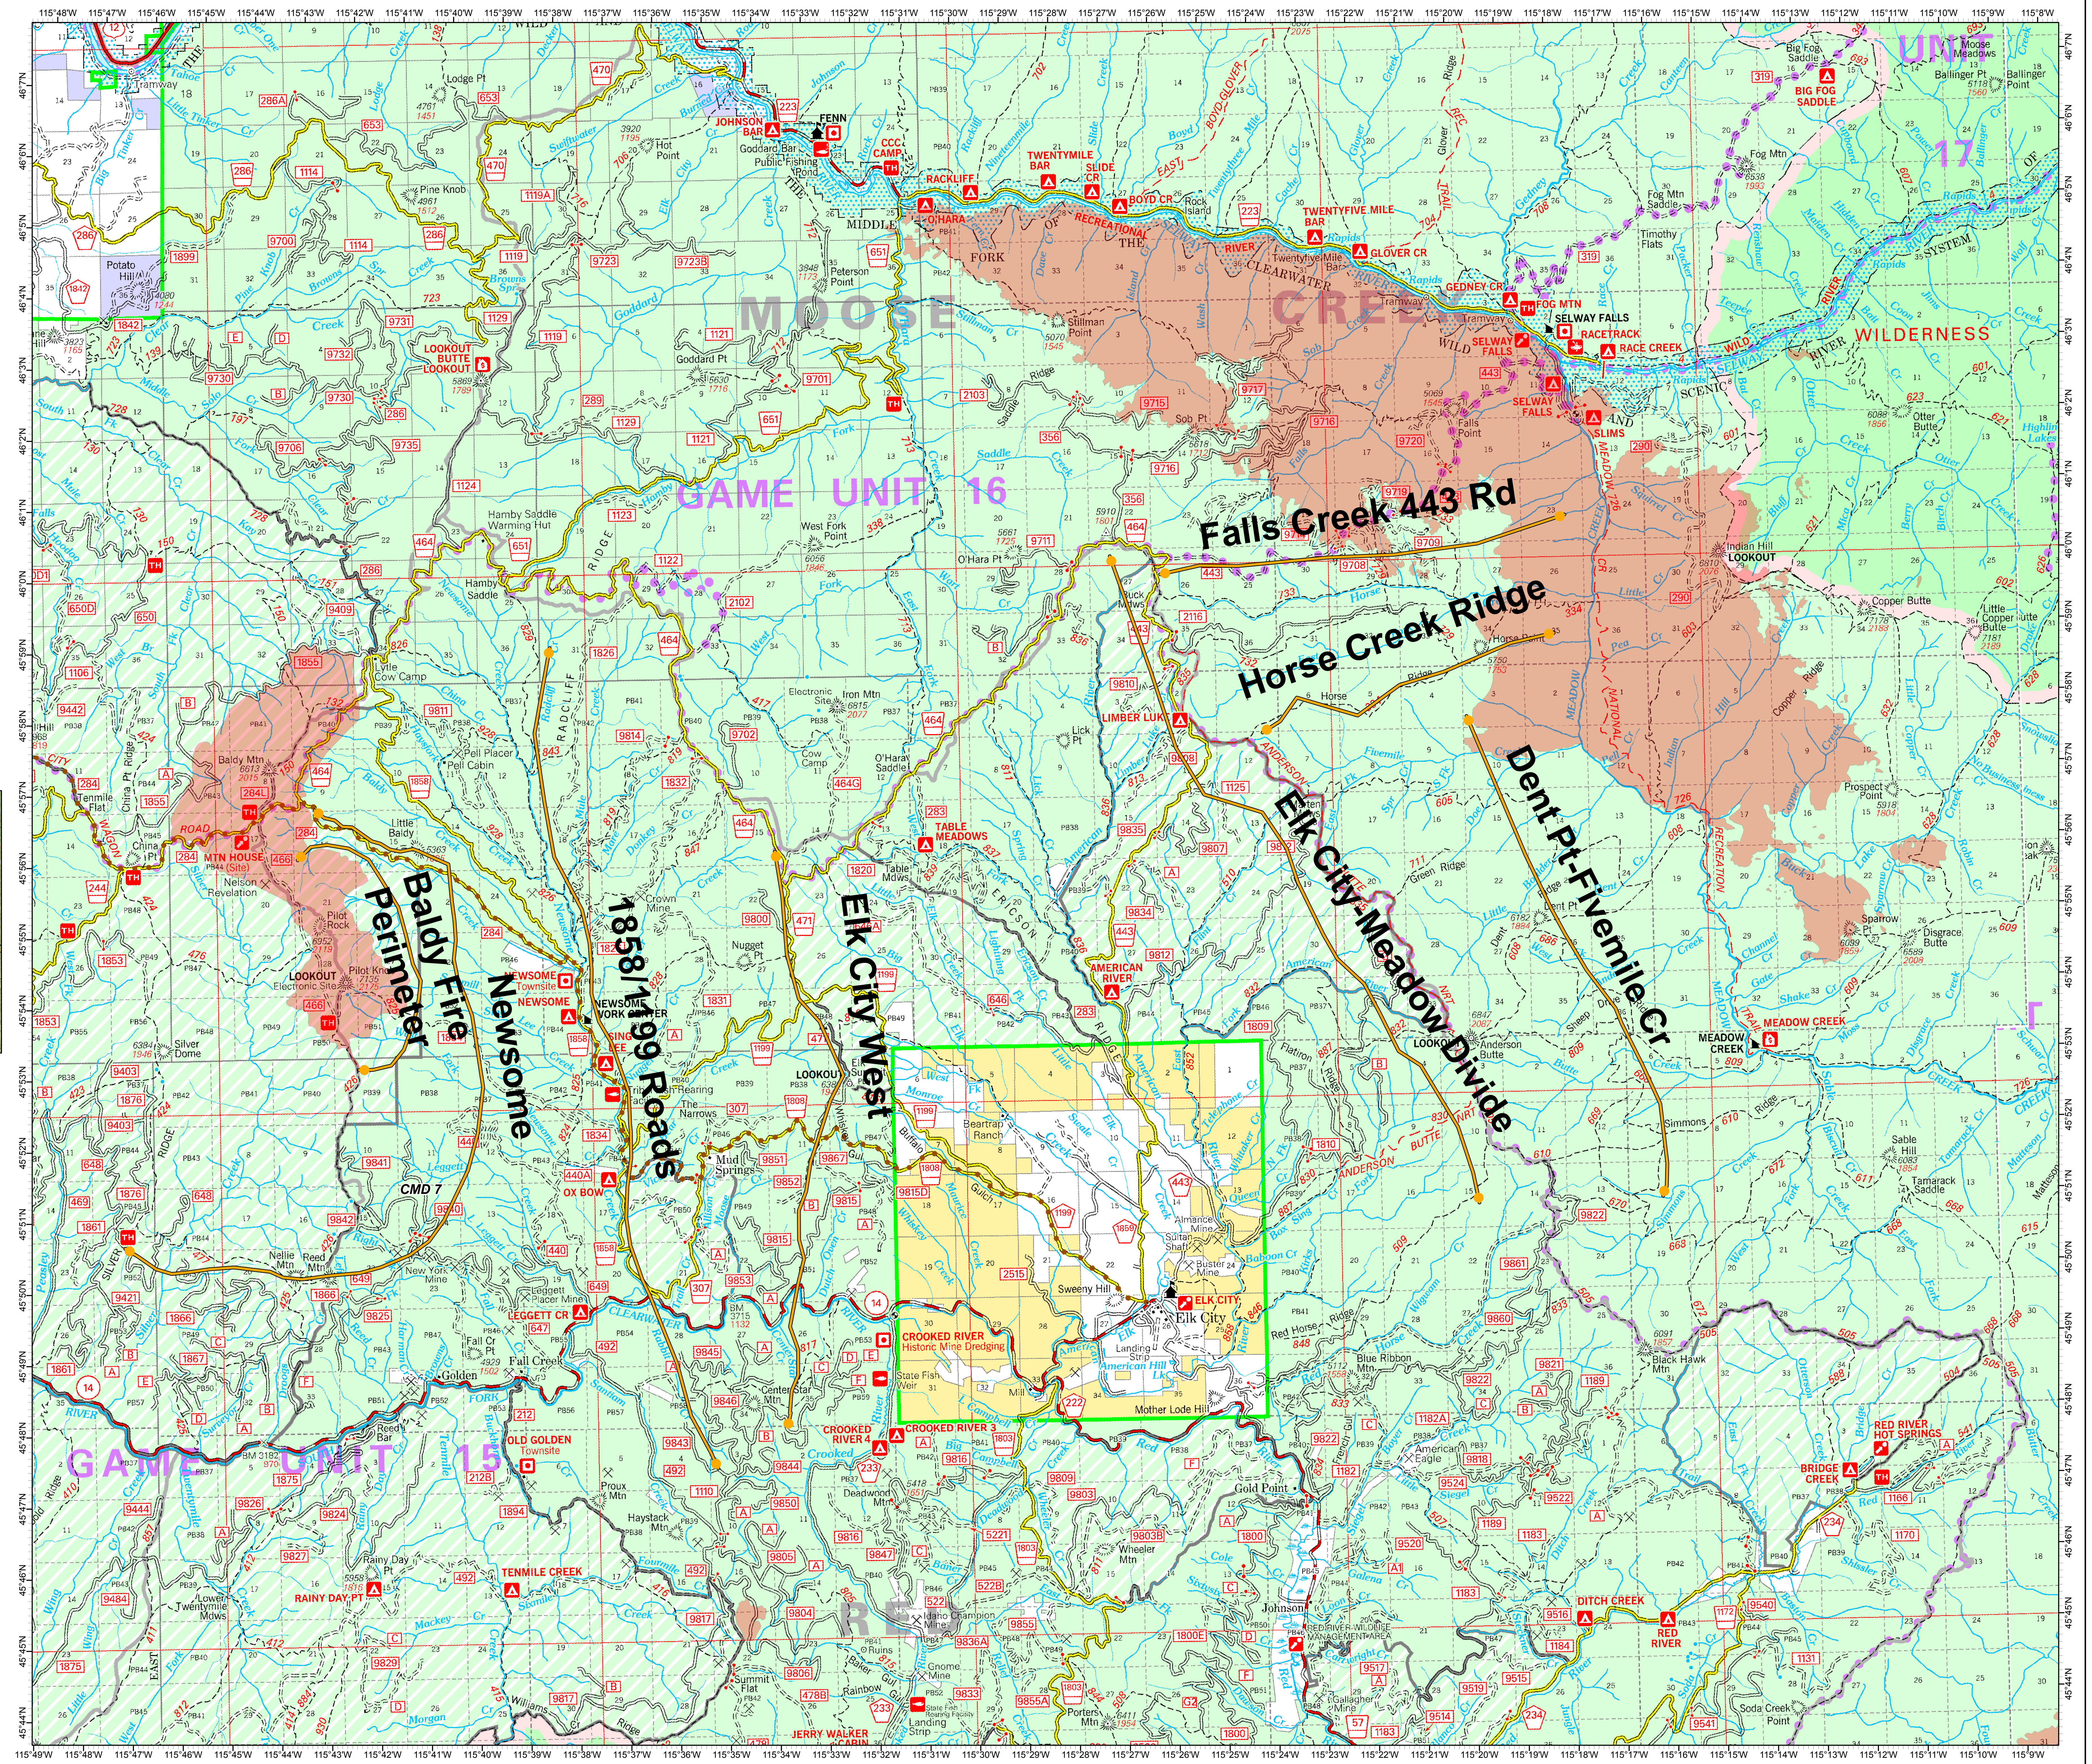

Selway Complex
ID-NCF-000902
09/08/2015
Baldy and
Wash Fires
Management
Action Points

Management Action Points
Fire Perimeters

0 0.5 1 2 mi.

Map Prepared by:
Southern Area Red Team
September 08, 2015 1312 hrs

2\2015_SelwayComplex_StructureProgress\Structure_MAPs_Wash_Selway_Compex_IDNCF002.mxd 9/8/2015 1:12:25 PM