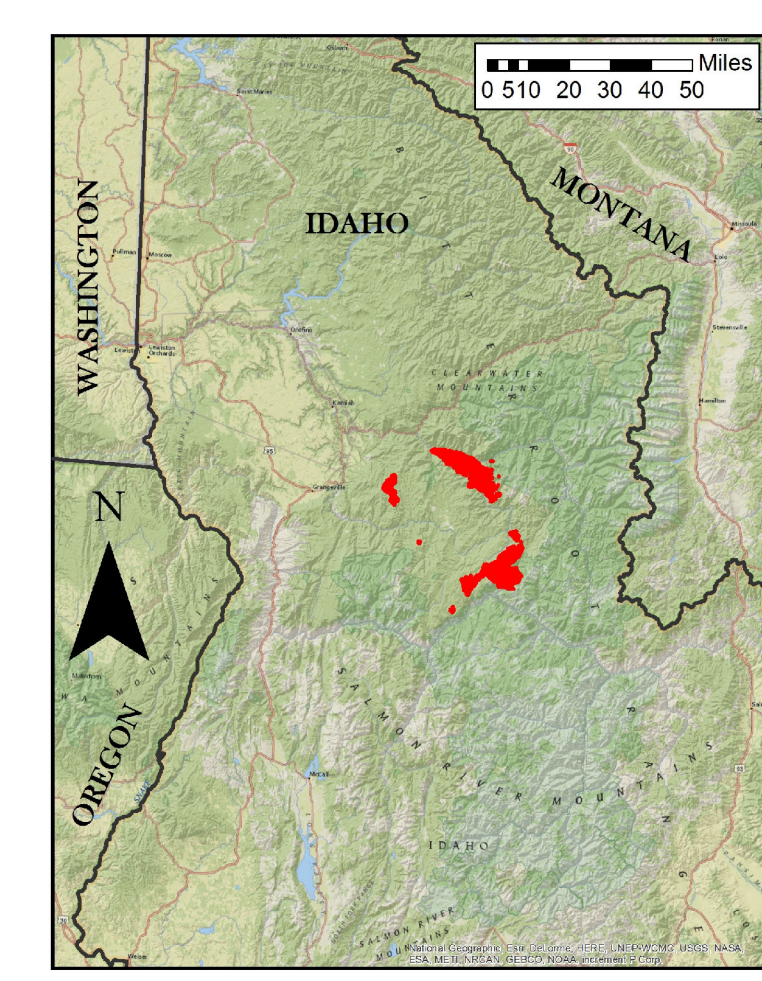

Selway Complex
ID-NCF-000902
09/08/2015
Baldy and
Wash Fires
Management
Action Points

Management Action Points
Fire Perimeters

0 0.5 1 2 mi.

Map Prepared by:
Southern Area Red Team
September 08, 2015 1312 hrs

2\2015_SelwayComplex_StructureProgress\Structure_MAPs_Wash_Selway_Compex_IDNCF002.mxd 9/8/2015 1:12:25 PM