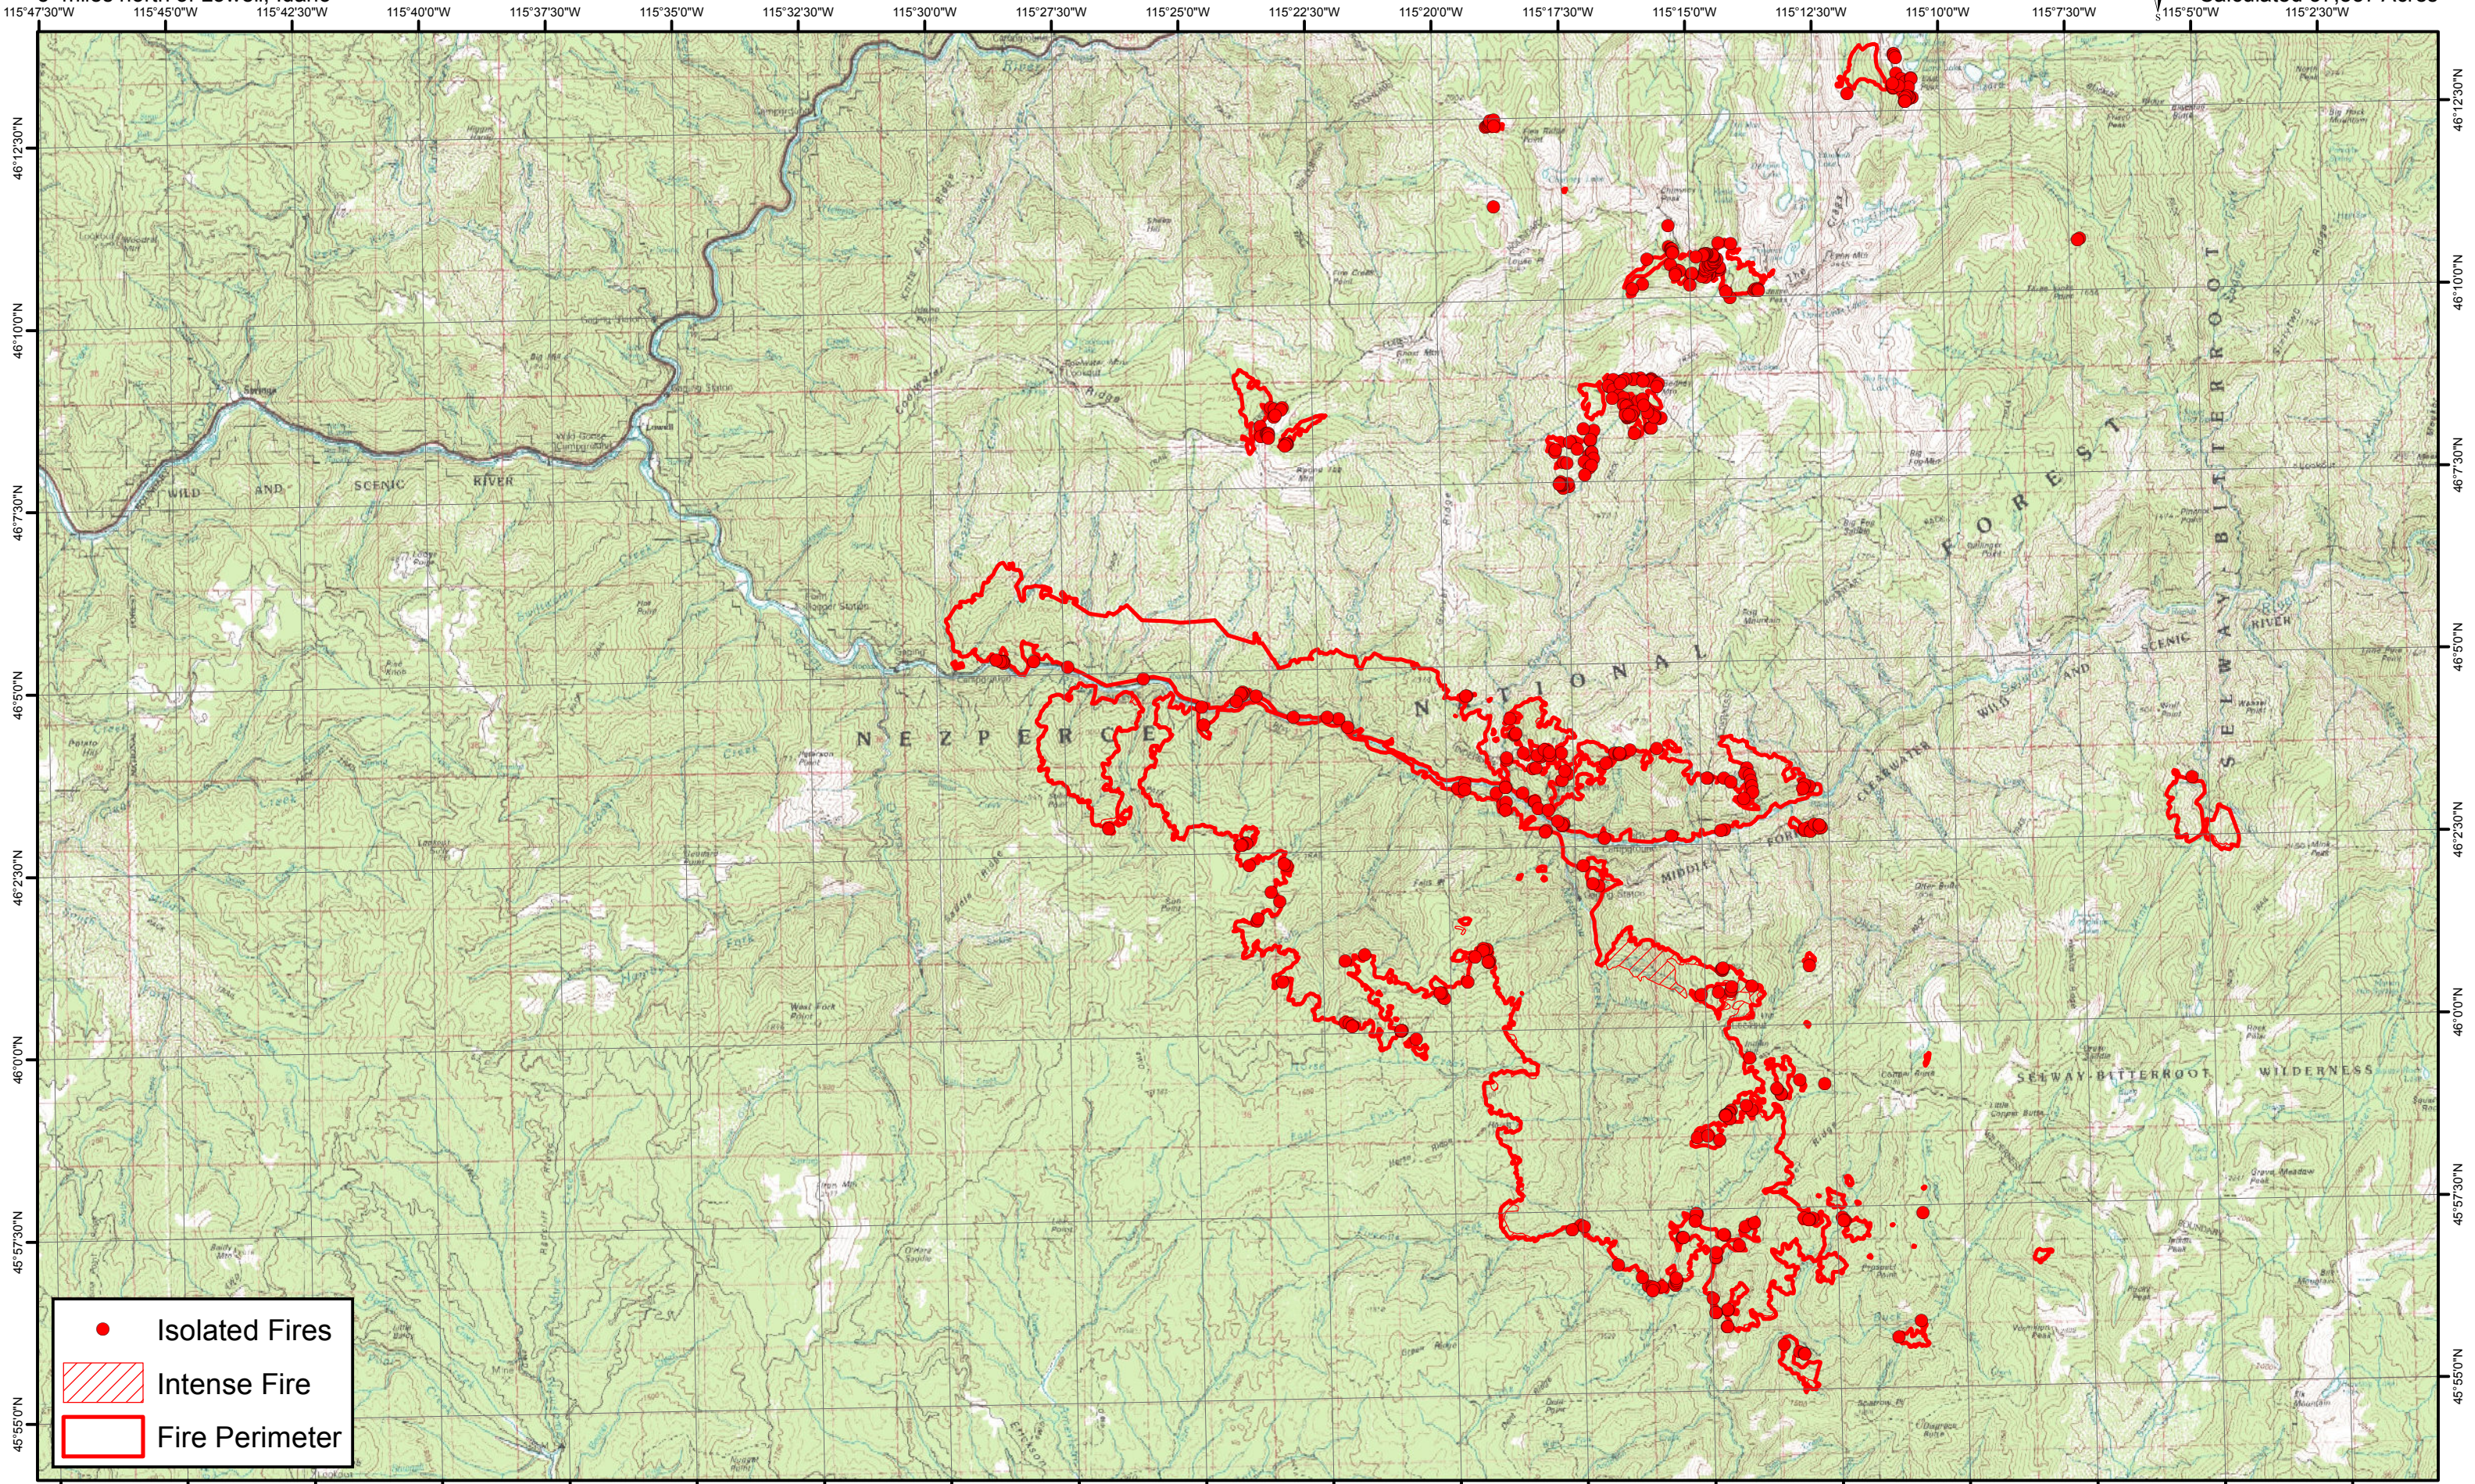

Selway Complex Wildfire
Idaho County, ID
5 miles north of Lowell, Idaho

26 August 2015
c. 0900 UTC
Calculated 37,837 Acres

- Isolated Fires
- ▨ Intense Fire
- Fire Perimeter