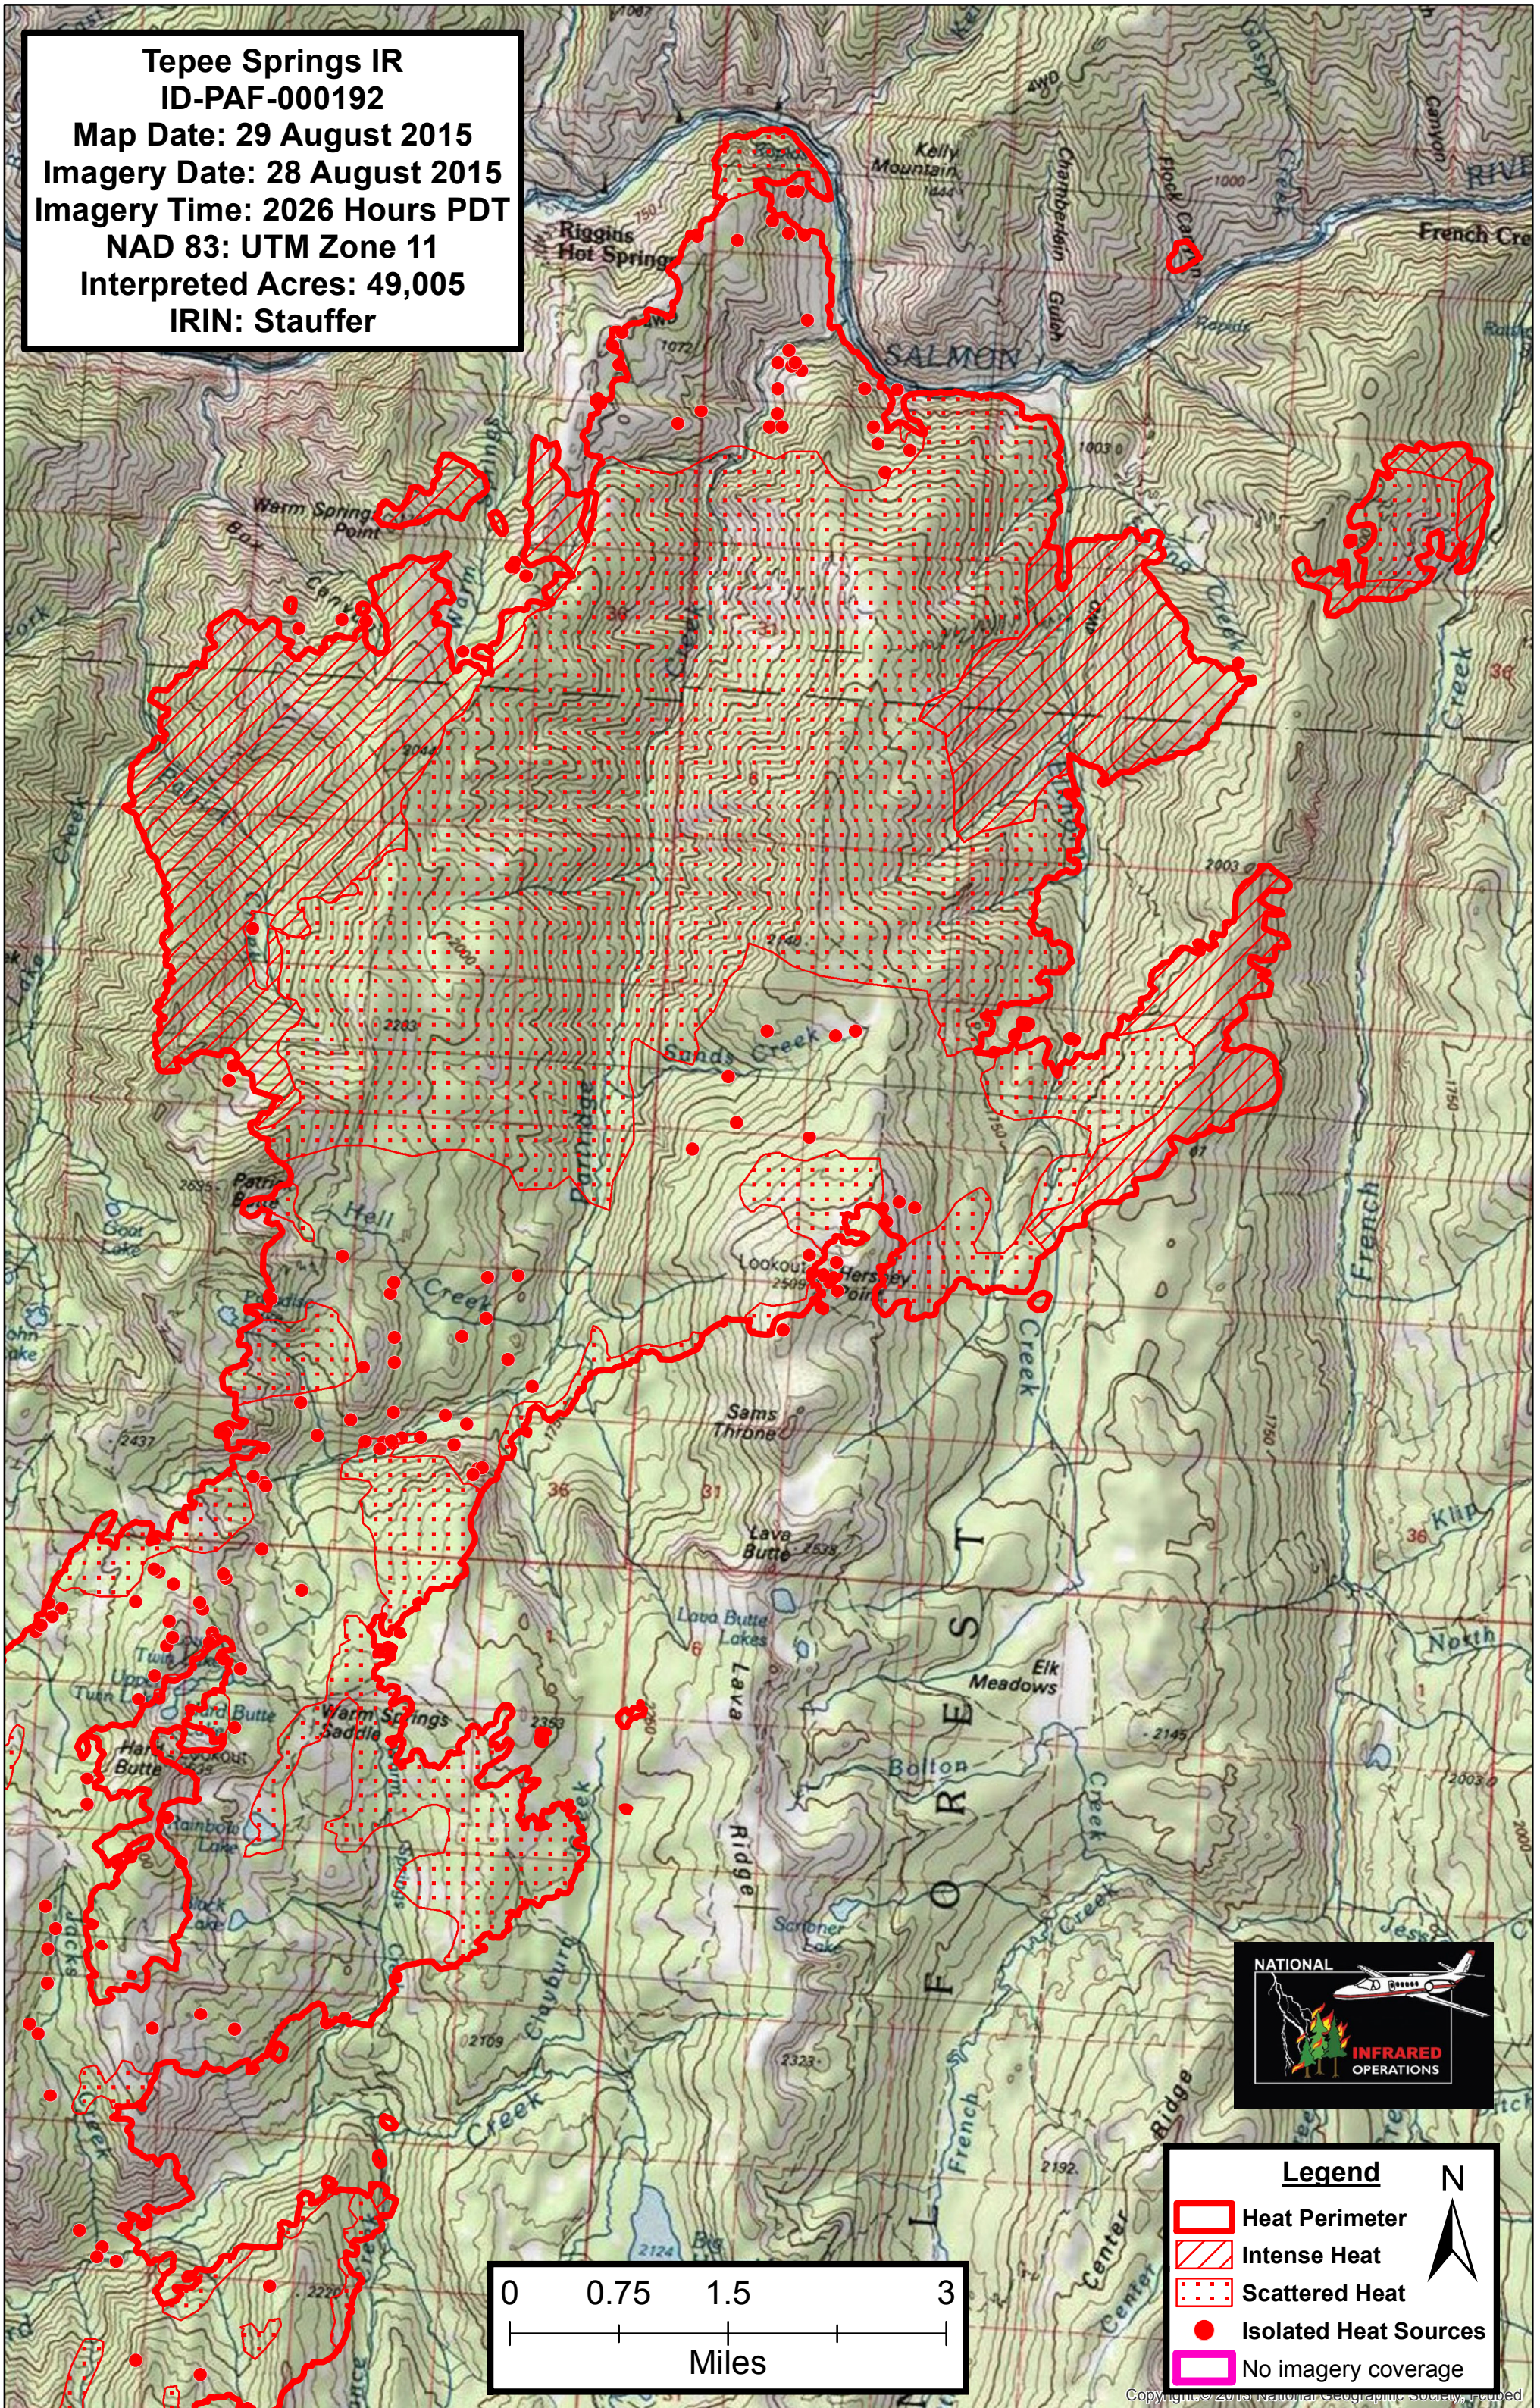

Tepee Springs IR
ID-PAF-000192
Map Date: 29 August 2015
Imagery Date: 28 August 2015
Imagery Time: 2026 Hours PDT
NAD 83: UTM Zone 11
Interpreted Acres: 49,005
IRIN: Stauffer

Legend

- Heat Perimeter
- Intense Heat
- Scattered Heat
- Isolated Heat Sources
- No imagery coverage

N