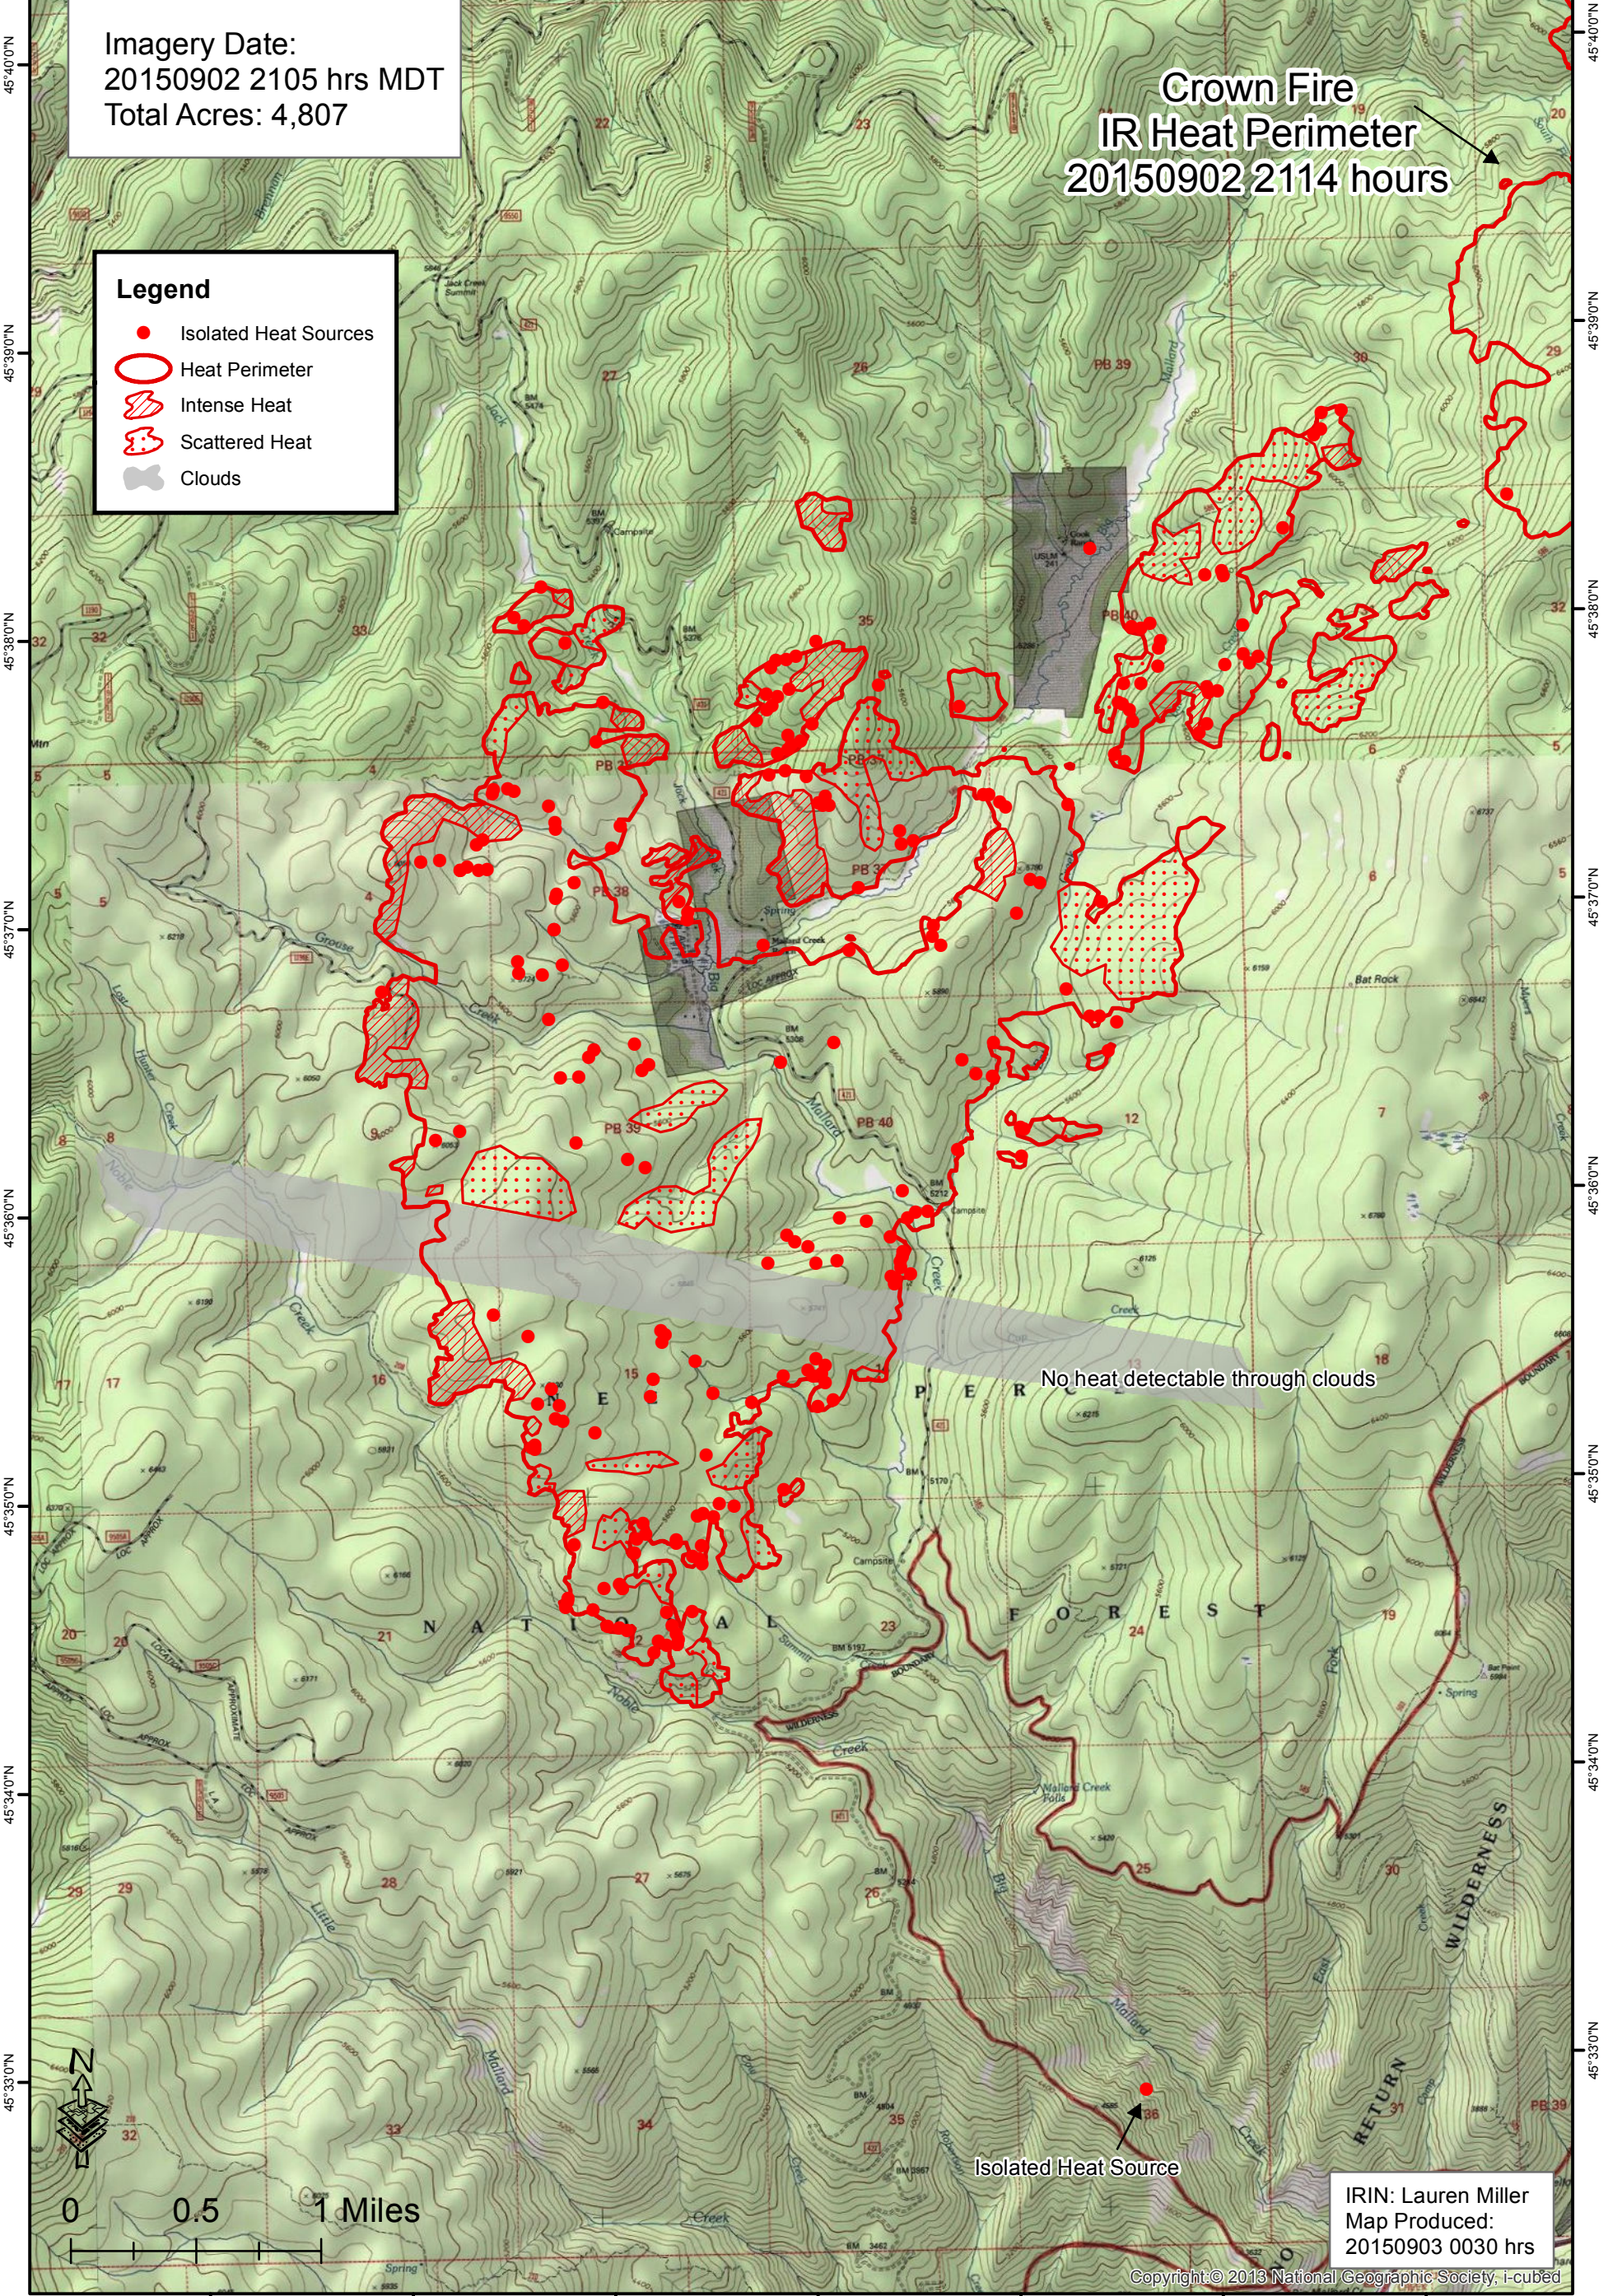

115°22'0"W 115°21'0"W 115°20'0"W 115°19'0"W 115°18'0"W 115°17'0"W 115°16'0"W

**Noble
IR Map
ID-NCF-000820**
Imagery Date:
20150902 2105 hrs MDT
Total Acres: 4,807

**Crown Fire
IR Heat Perimeter
20150902 2114 hours**

Legend

- Isolated Heat Sources
- Heat Perimeter
- Intense Heat
- Scattered Heat
- Clouds

No heat detectable through clouds

Isolated Heat Source

IRIN: Lauren Miller
Map Produced:
20150903 0030 hrs

115°22'0"W 115°21'0"W 115°20'0"W 115°19'0"W 115°18'0"W 115°17'0"W 115°16'0"W