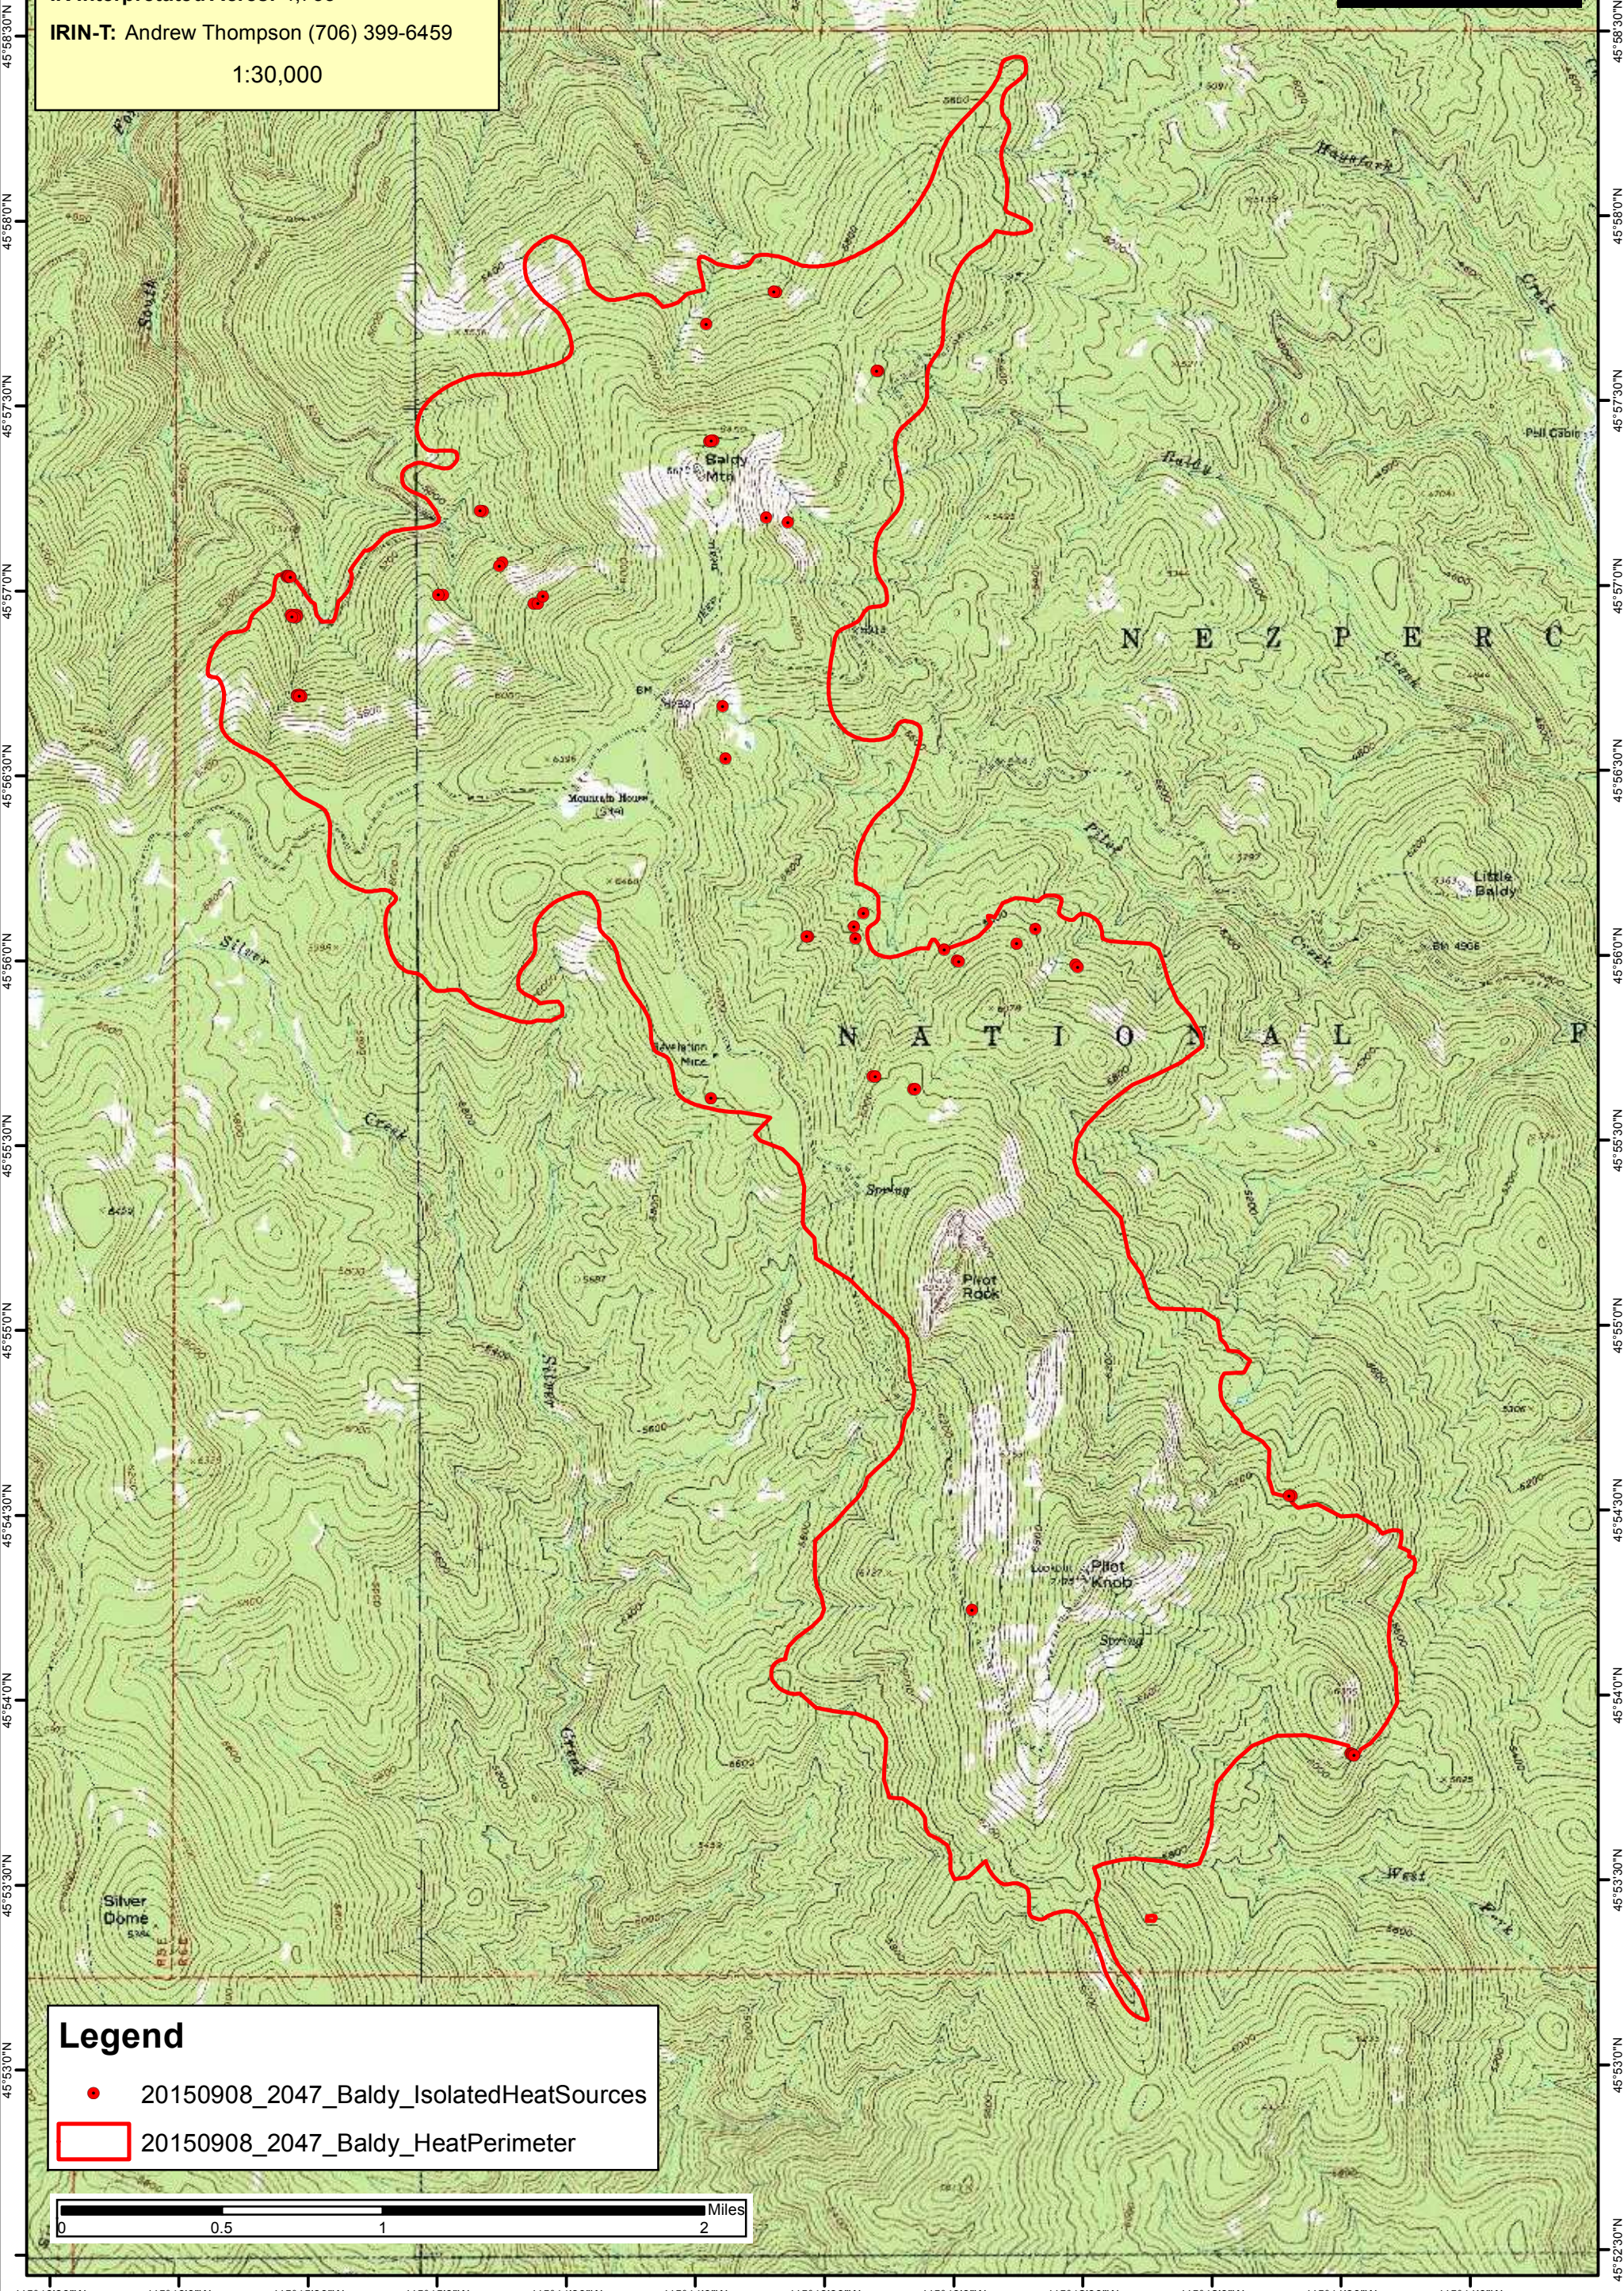

115°46'30"W 115°46'0"W 115°45'30"W 115°45'0"W 115°44'30"W 115°44'0"W 115°43'30"W 115°43'0"W 115°42'30"W 115°42'0"W 115°41'30"W 115°41'0"W 115°40'30"W

Baldy Infrared Map
 Incident#: ID-NCF-000616
 Date: September 9, 2015
 Aquisition on: September 8, 2015 at 2047
 IR Interpretated Acres: 4,755
 IRIN-T: Andrew Thompson (706) 399-6459
 1:30,000

Legend

- 20150908_2047_Baldy_IsolatedHeatSources
- ▭ 20150908_2047_Baldy_HeatPerimeter

115°46'30"W 115°46'0"W 115°45'30"W 115°45'0"W 115°44'30"W 115°44'0"W 115°43'30"W 115°43'0"W 115°42'30"W 115°42'0"W 115°41'30"W 115°41'0"W 115°40'30"W