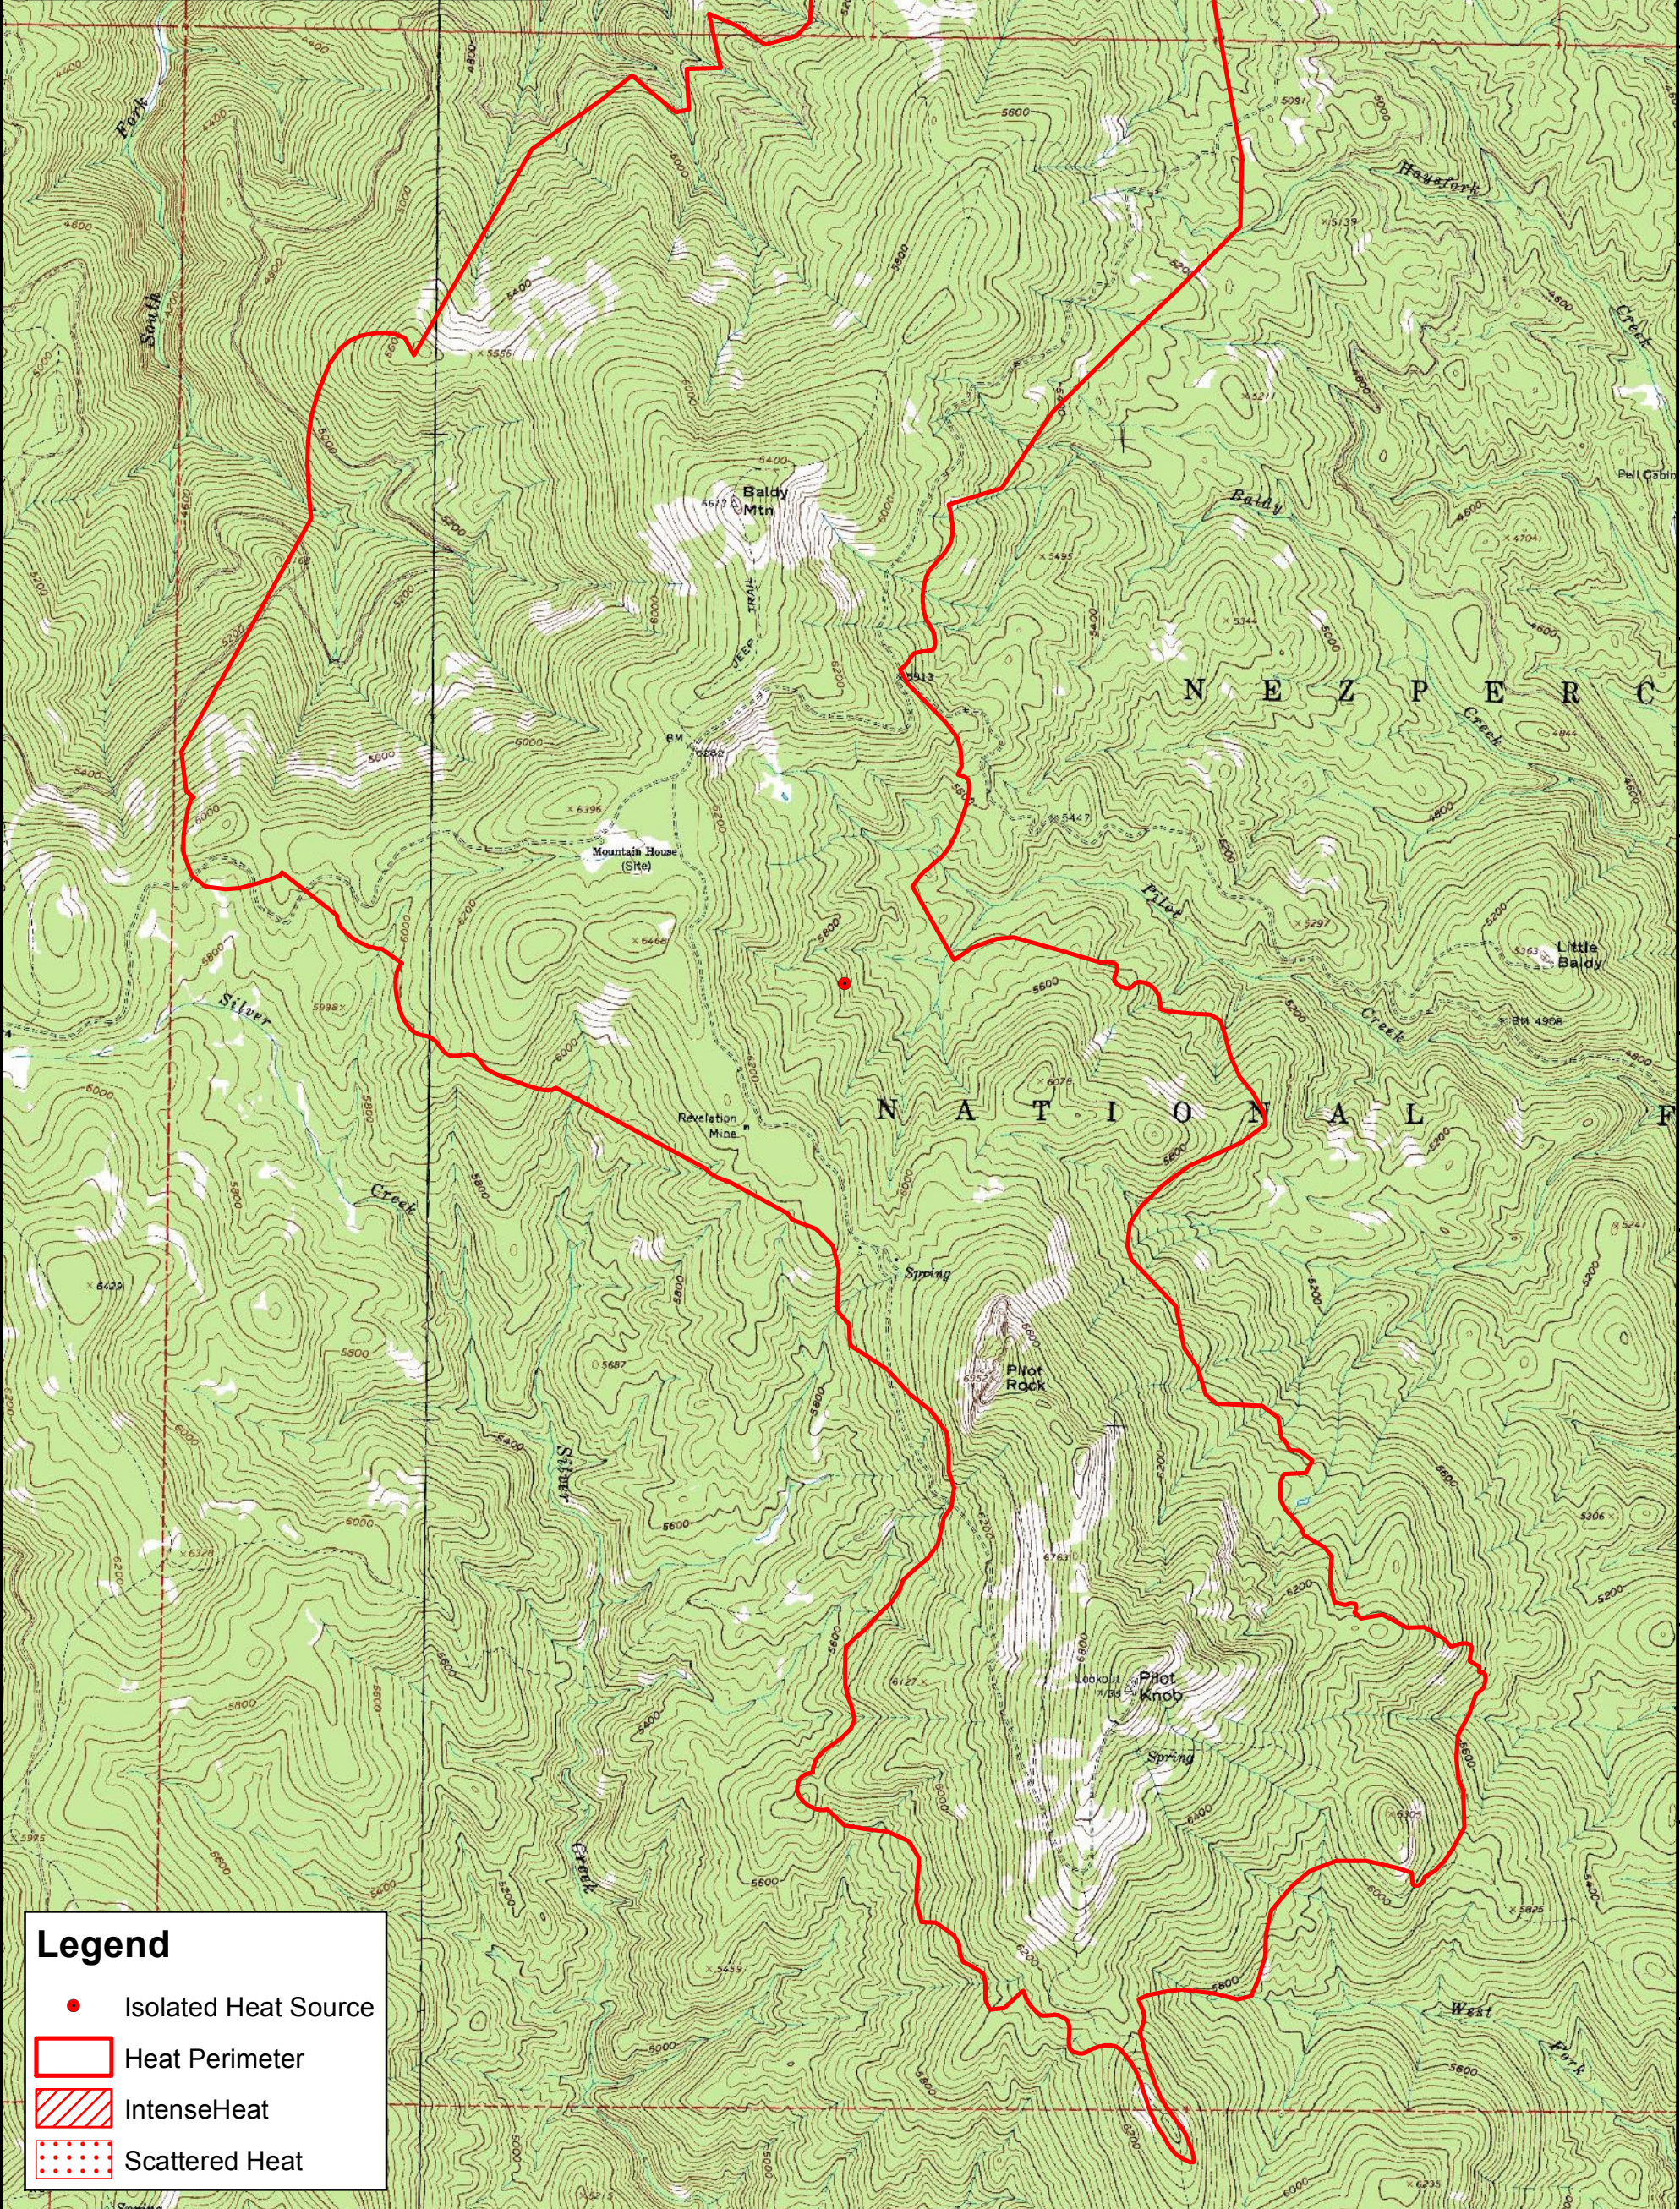

115°46'30"W 115°46'0"W 115°45'30"W 115°45'0"W 115°44'30"W 115°44'0"W 115°43'30"W 115°43'0"W 115°42'30"W 115°42'0"W 115°41'30"W 115°41'0"W

Baldy Infrared Map
 Incident#: ID-NCF-000616
 Date: September 13, 2015
 Aquisition on: September 12, 2015 at 1944
 IR Interpretated Acres: 6,682 acres (no change)
 IRIN-T: Andrew Thompson (706) 399-6459
 1:30,000

Legend

- Isolated Heat Source
- ▭ Heat Perimeter
- ▨ IntenseHeat
- ▤ Scattered Heat

0 0.5 1 2 Miles

115°46'30"W 115°46'0"W 115°45'30"W 115°45'0"W 115°44'30"W 115°44'0"W 115°43'30"W 115°43'0"W 115°42'30"W 115°42'0"W 115°41'30"W 115°41'0"W 115°40'30"W