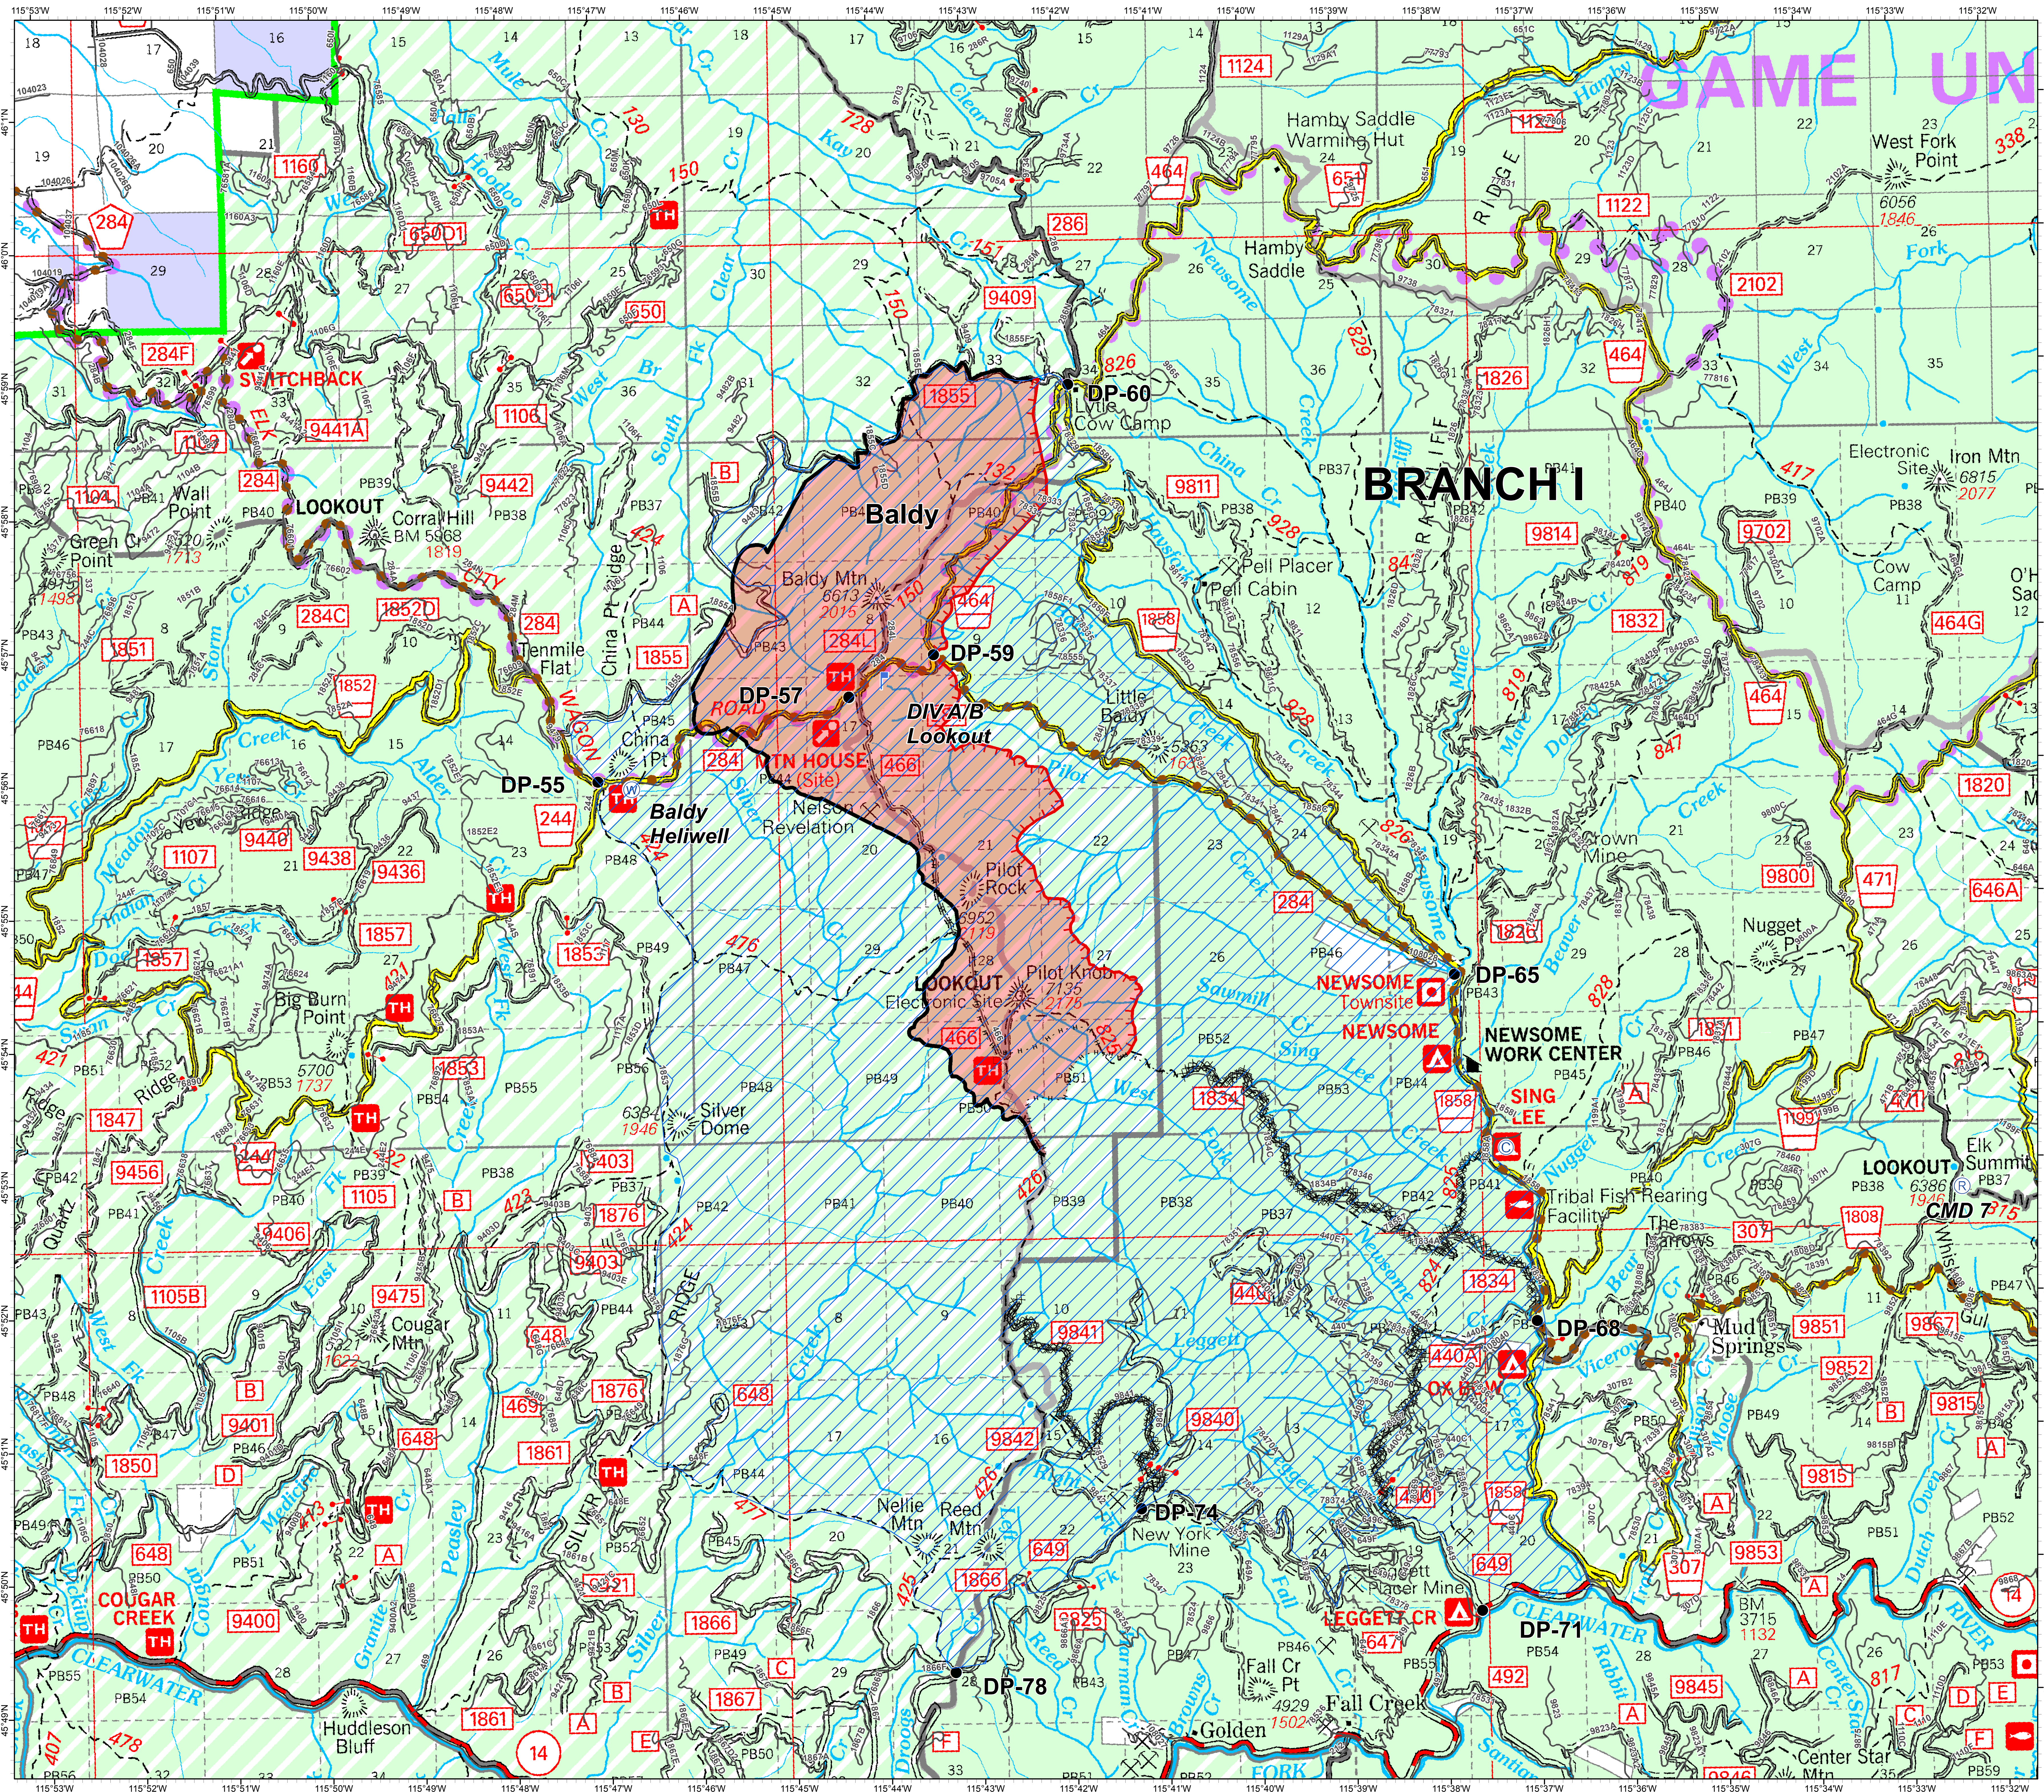

**Selway Complex  
000902  
09/11/2015  
Baldy Fire  
6,879 Acres  
Briefing Map**

- Legend**
- Area Closures
  - Repeater
  - Camp
  - Drop Point
  - Helibase
  - Helispot
  - Incident Command Post
  - Lookout
  - Pump
  - Water Source
  - Air Tanker Retardant
  - Completed Line
  - Road as Completed Line
  - Fire Break Planned or Incomplete
  - Completed Dozer Line
  - Hand Line
  - Line Break Completed
  - Proposed Dozer Line
  - Uncontrolled Fire Edge
  - Fire Polygon
  - Road Closures
  - Roads

0 0.3 0.6 1.2 mi.

Map Prepared by:  
Southern Area Red Team  
NAD 83 UTM Zone 11N  
September 11, 2015 1046 hrs

Z:\2015\_Selway\_Comp\proj\p034\44\_2015\_Baldy\_Selway\_Comp\INDC902.mxd 9/11/2015 10:46:50 AM