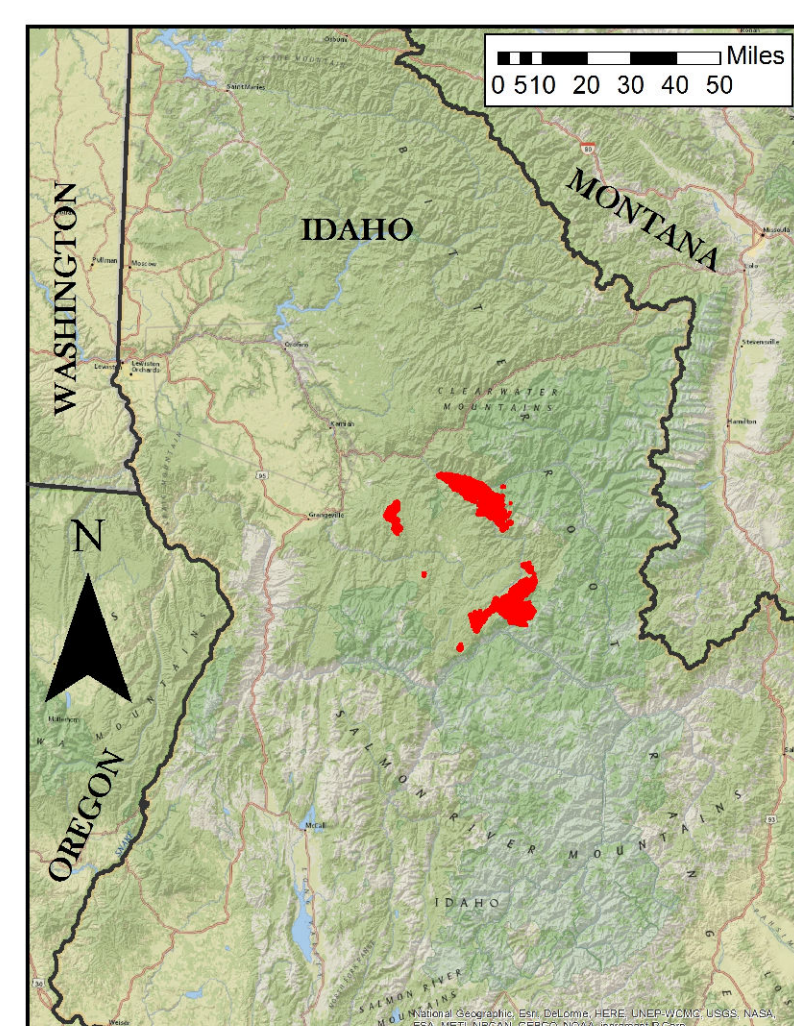

**Selway Complex  
000902  
09/11/2015  
Baldy Fire  
6,879 Acres  
Briefing Map**

- Legend**
- Area Closures
  - Repeater
  - Camp
  - Drop Point
  - Helibase
  - Helispot
  - Incident Command Post
  - Lookout
  - Pump
  - Water Source
  - Air Tanker Retardant
  - Completed Line
  - Road as Completed Line
  - Fire Break Planned or Incomplete
  - Completed Dozer Line
  - Hand Line
  - Line Break Completed
  - Proposed Dozer Line
  - Uncontrolled Fire Edge
  - Fire Polygon
  - Road Closures
  - Roads

0 0.3 0.6 1.2 mi.

Map Prepared by:  
Southern Area Red Team  
NAD 83 UTM Zone 11N  
September 11, 2015 1046 hrs

Z:\2015\_Selway\_Comp\proj\p034\44\_2015\_Baldy\_Selway\_Comp\INDC902.mxd 9/11/2015 10:46:50 AM