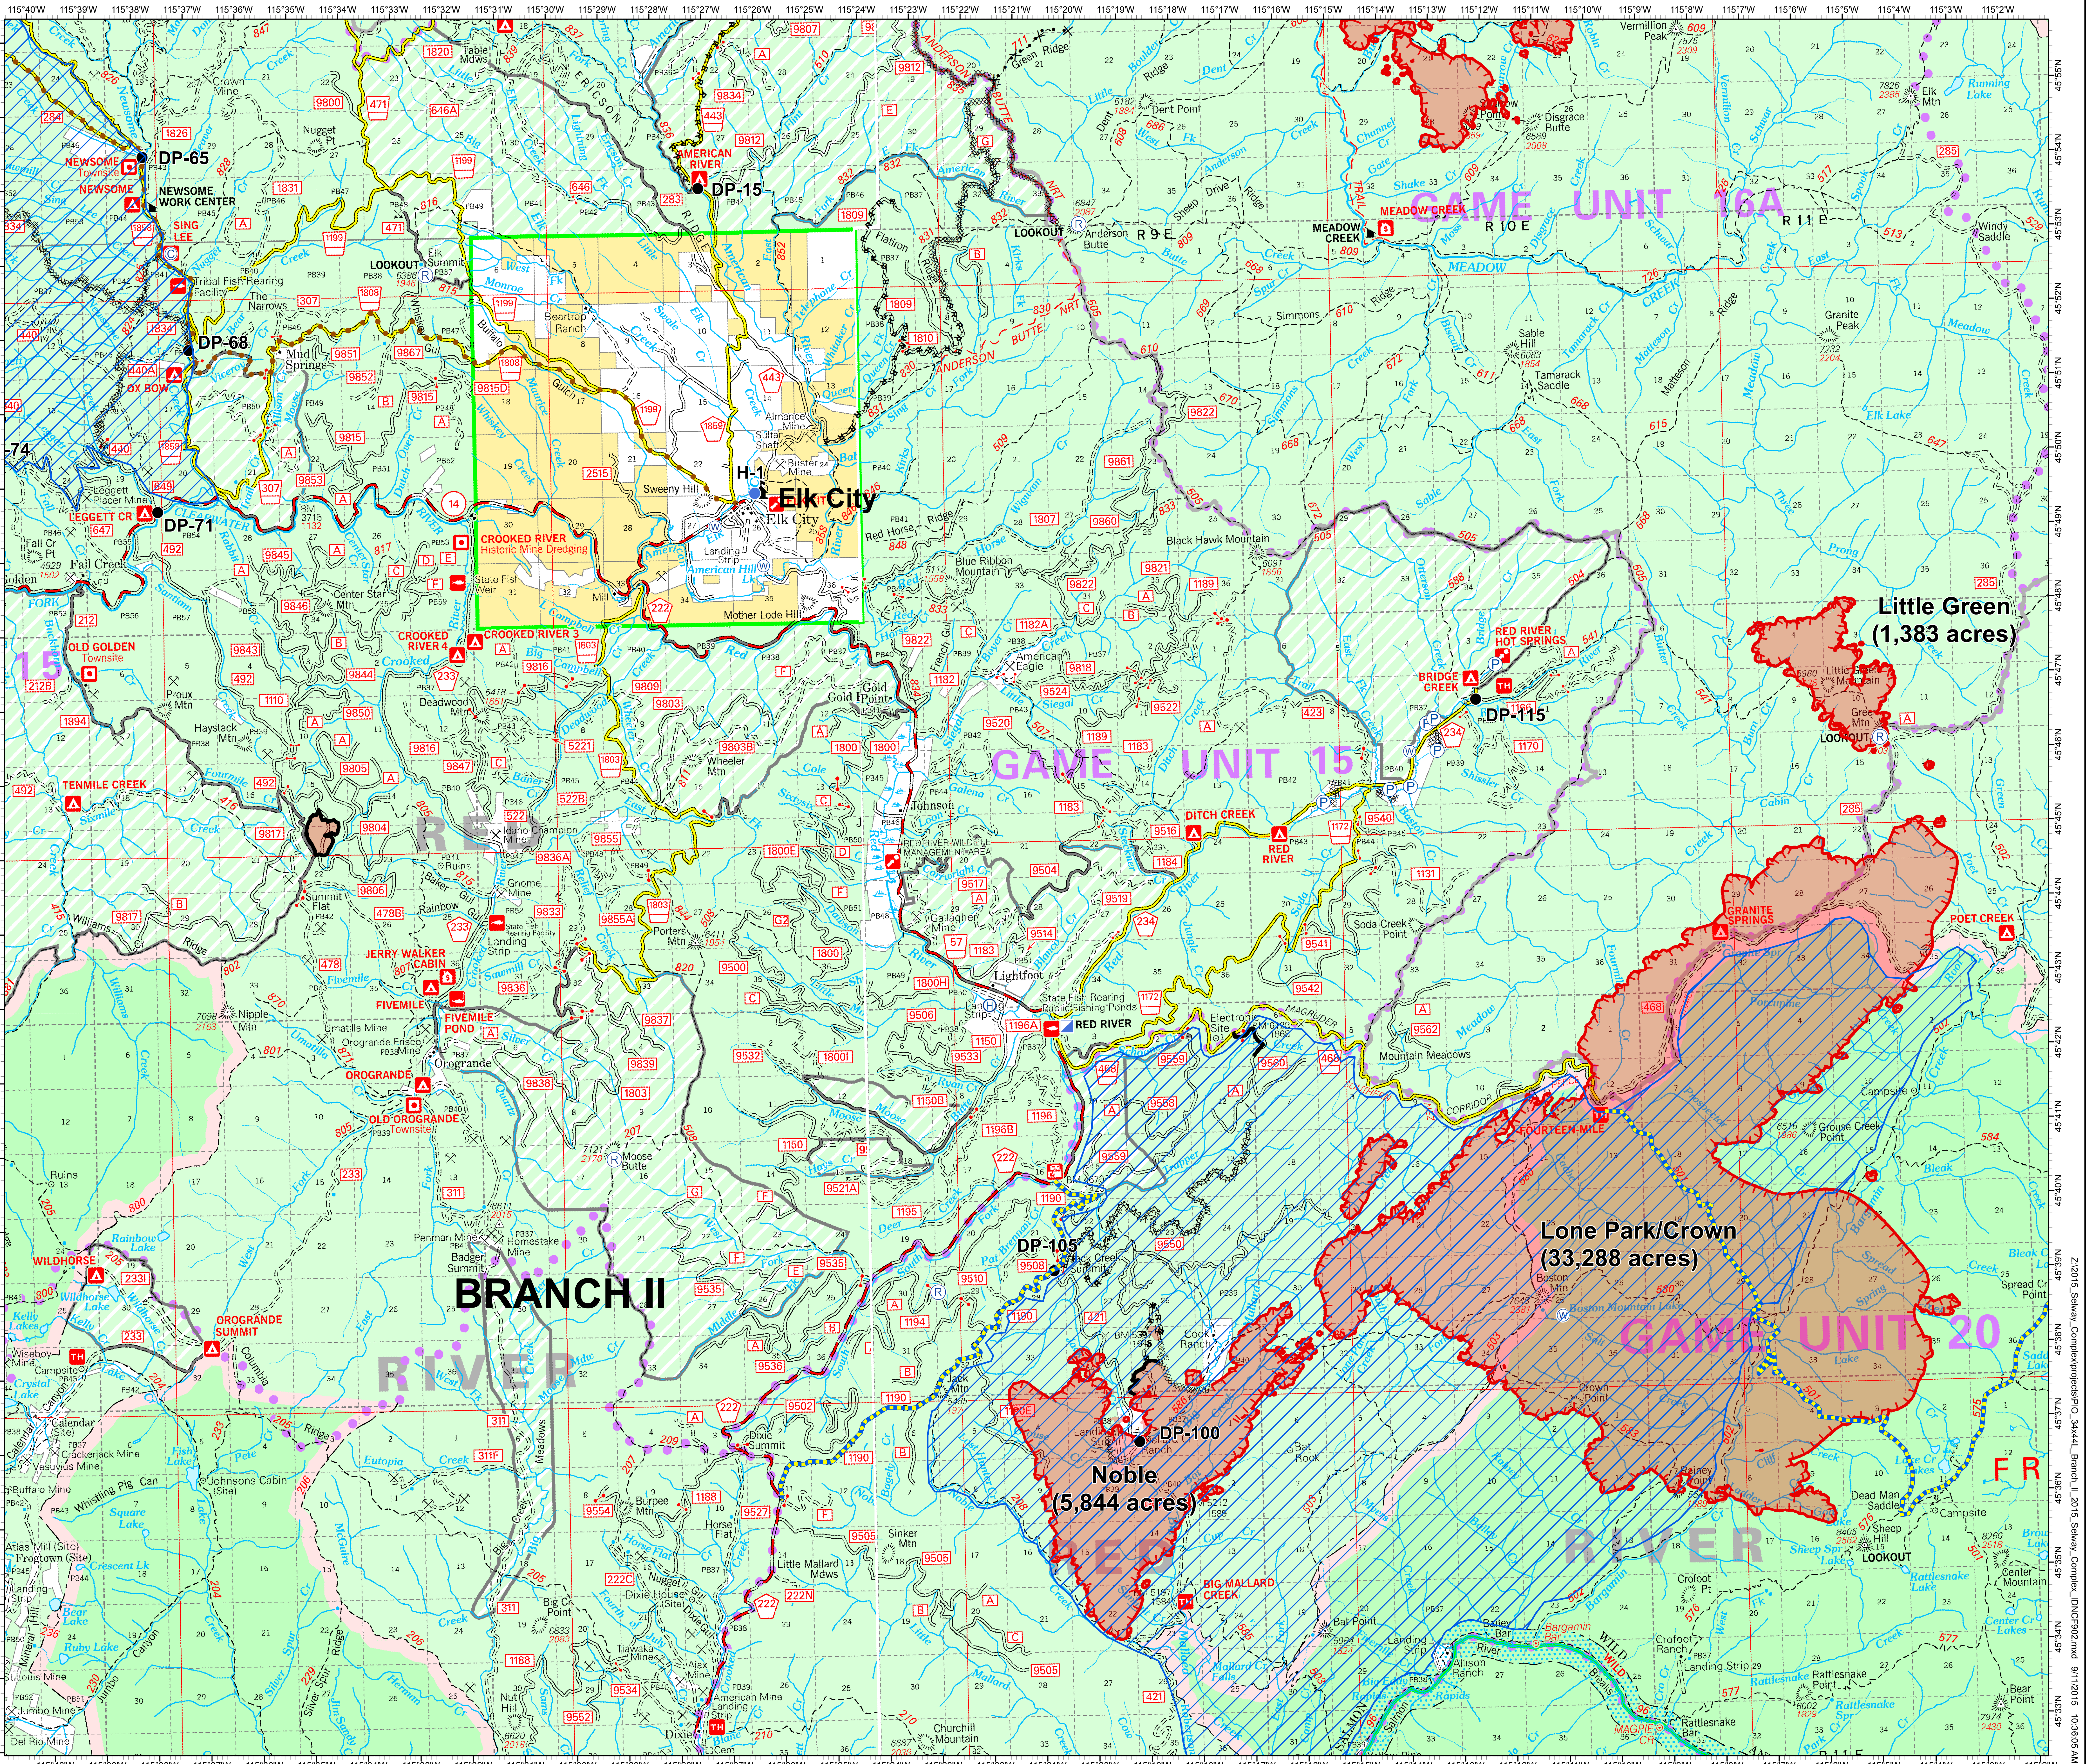

**Selway Complex
000902
84,006 Acres
09/11/2015
Branch II Map**

- Legend**
- Repeater
 - Camp
 - Drop Point
 - Helibase
 - Helispot
 - Incident Command Post
 - Lookout
 - Pump
 - Water Source
 - Area Closures
 - Air Tanker Retardant
 - Completed Line
 - Completed Dozer Line
 - Fire Break Planned or Incomplete
 - Hand Line
 - Proposed Dozer Line
 - Road as Completed Line
 - Uncontrolled Fire Edge
 - Road Closures
 - Other Area Fires
 - Fire Polygon

Map Prepared by:
Southern Area Red Team
NAD 83 UTM Zone 11N
September 11, 2015 1036 hrs

**Little Green
(1,383 acres)**

**Lone Park/Crown
(33,288 acres)**

**Noble
(5,844 acres)**

BRANCH II

Z:\2015_Selway_Comp\Kingsessing\000902_Branch_II_2015_Selway_Comp\000902.mxd 9/11/2015 10:36:05 AM