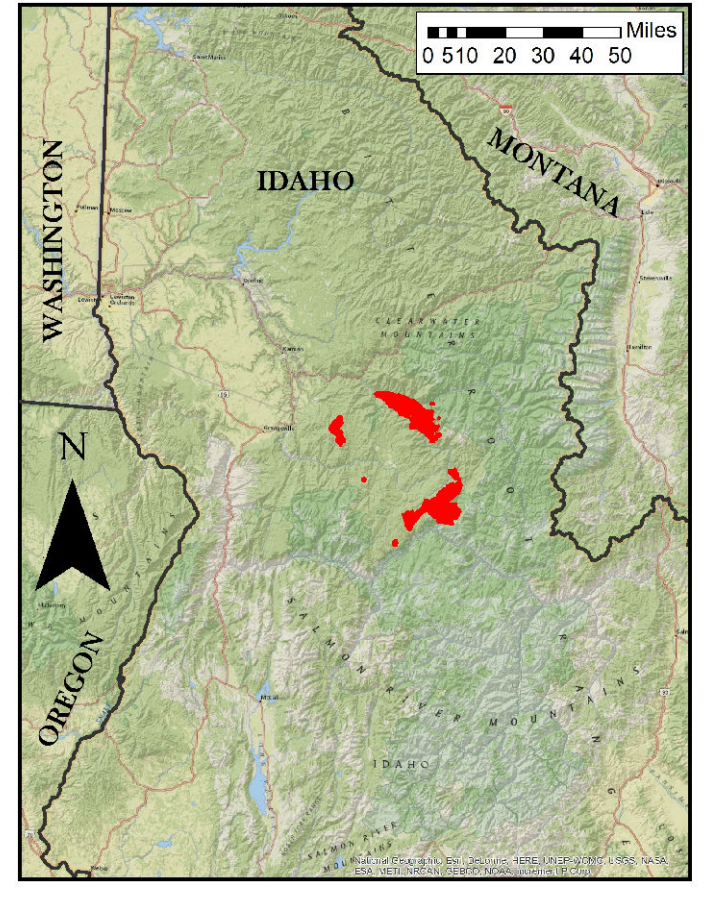

**Selway Complex
000902
84,006 Acres
09/11/2015
Branch II Map**

- Legend**
- Repeater
 - Camp
 - Drop Point
 - Helibase
 - Helispot
 - Incident Command Post
 - Lookout
 - Pump
 - Water Source
 - Area Closures
 - Air Tanker Retardant
 - Completed Line
 - Completed Dozer Line
 - Fire Break Planned or Incomplete
 - Hand Line
 - Proposed Dozer Line
 - Road as Completed Line
 - Uncontrolled Fire Edge
 - Road Closures
 - Other Area Fires
 - Fire Polygon

Map Prepared by:
Southern Area Red Team
NAD 83 UTM Zone 11N
September 11, 2015 1036 hrs

**Little Green
(1,383 acres)**

**Lone Park/Crown
(33,288 acres)**

**Noble
(5,844 acres)**

BRANCH II

Z:\2015_Selway_Comp\Kingsessing\000902_Branch_II_2015_Selway_Comp\000902.mxd 9/11/2015 10:36:05 AM