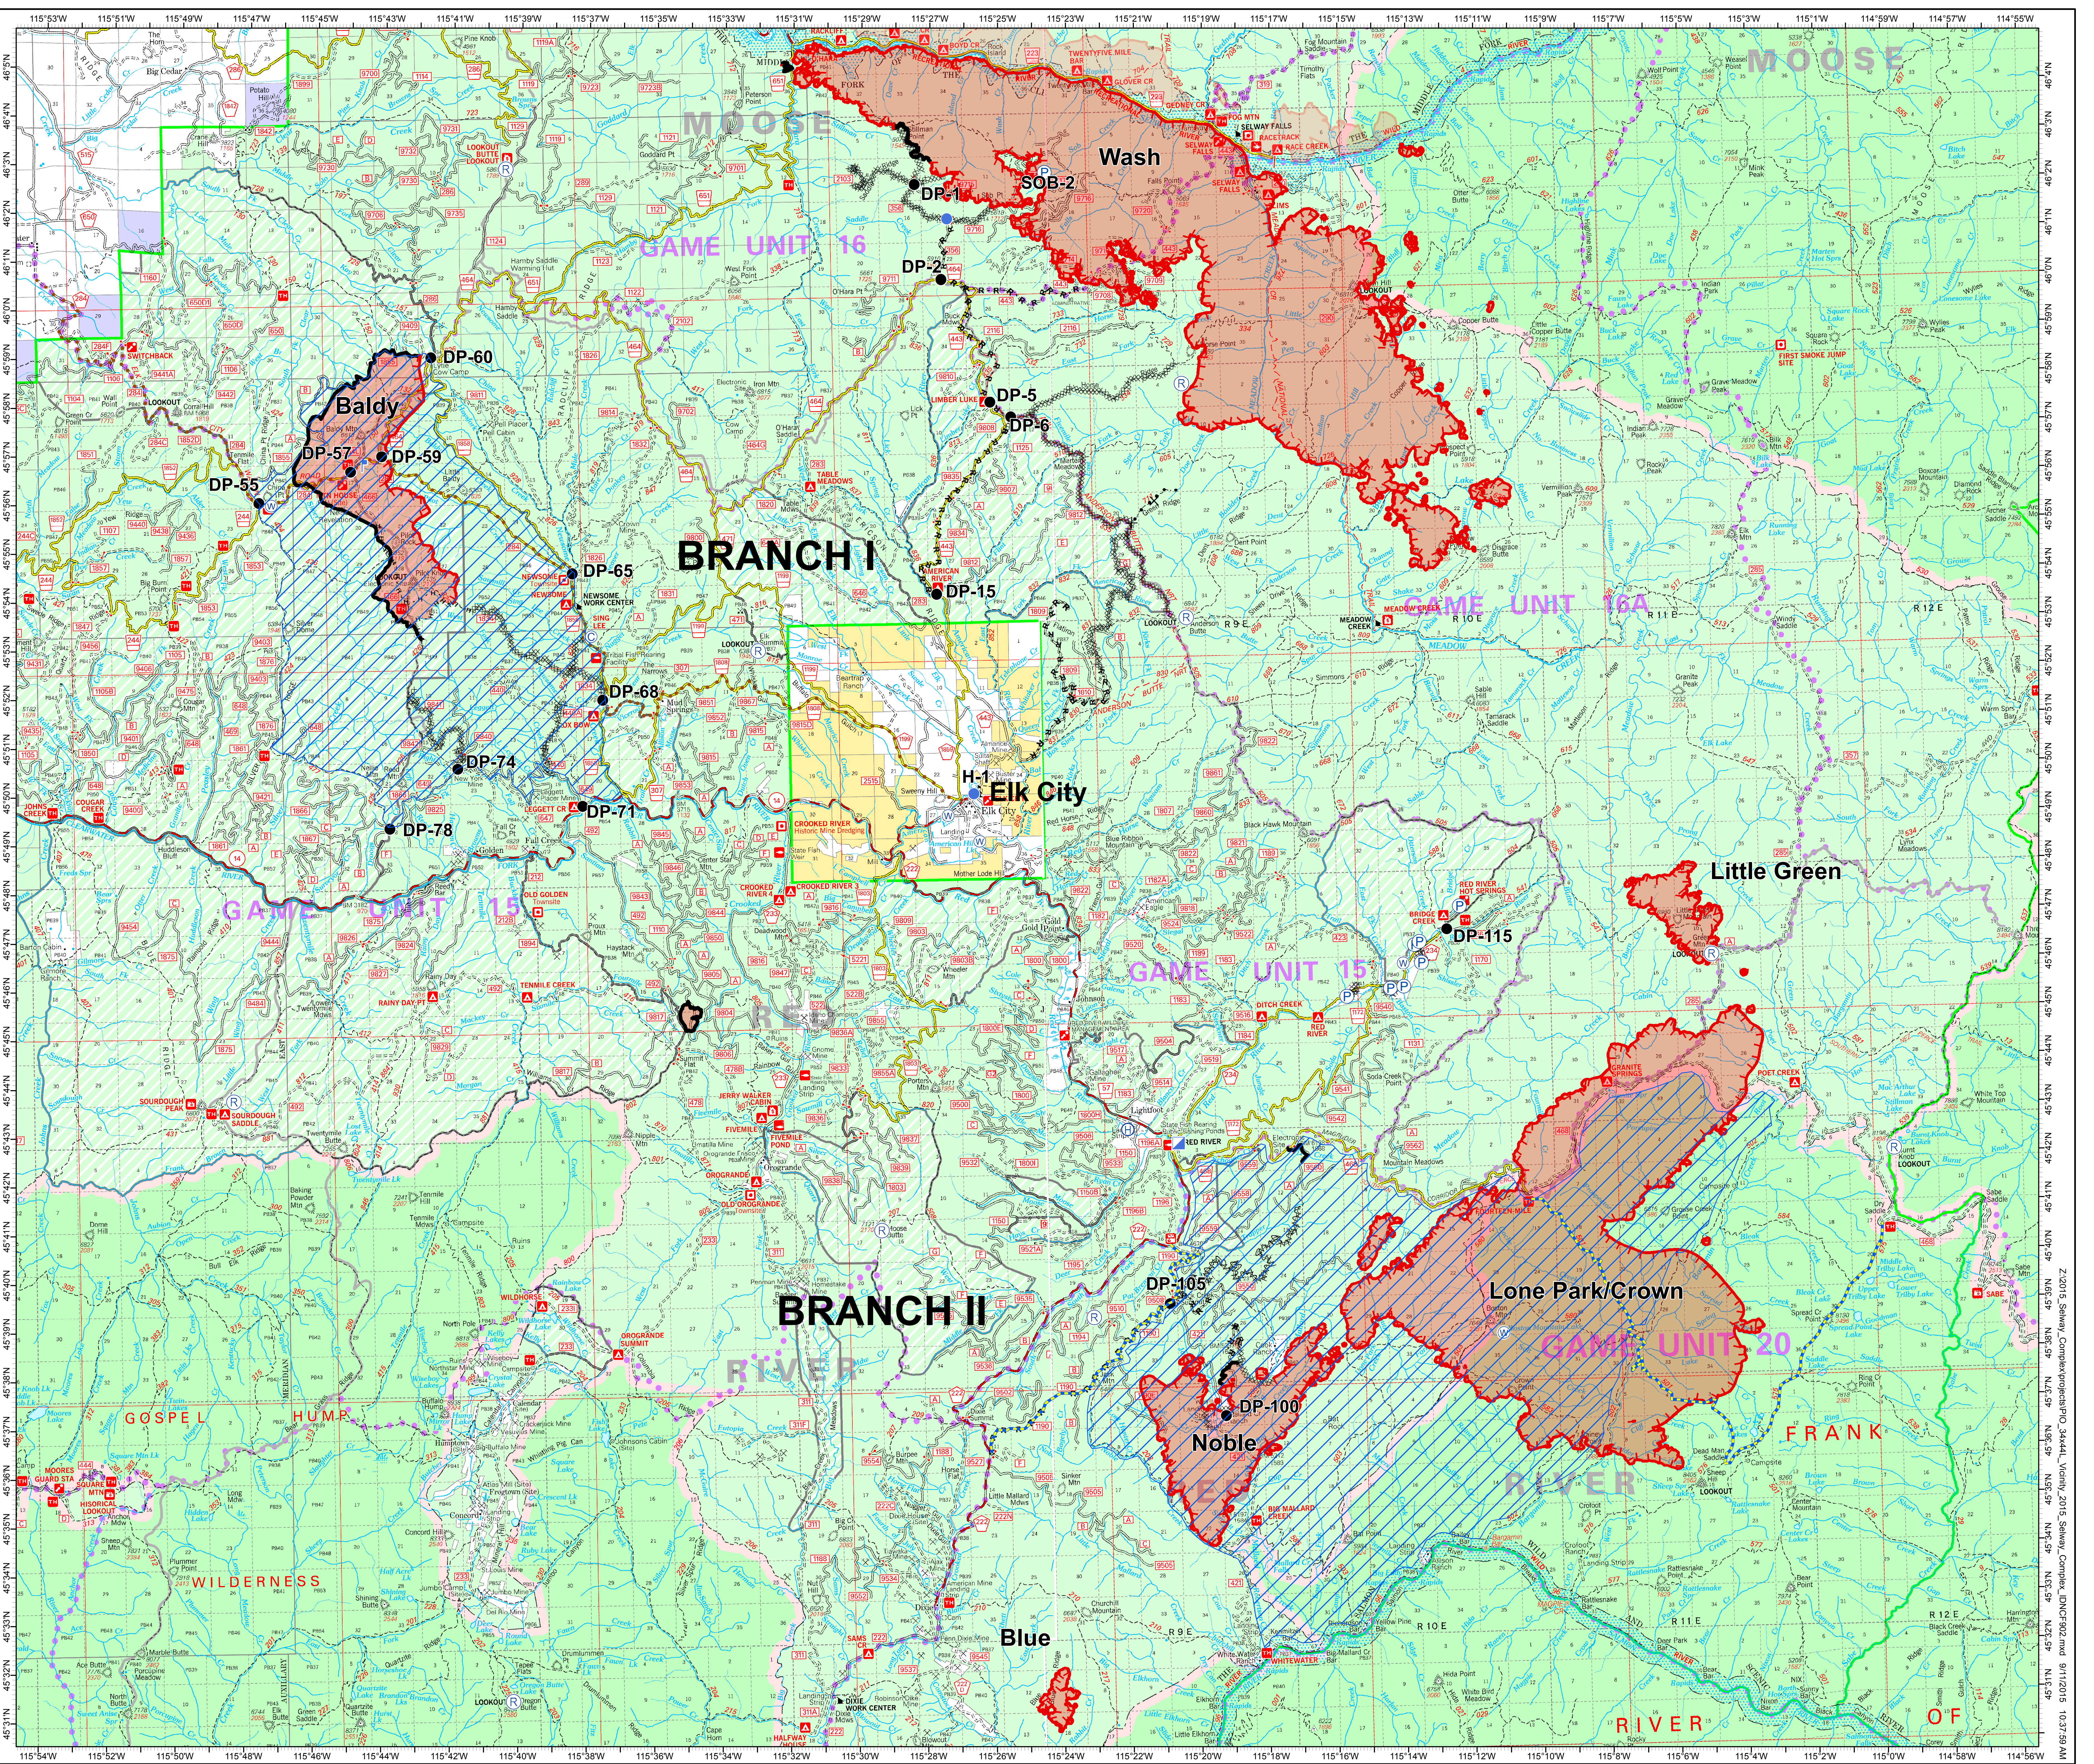

**Selway Complex  
ID-NCF-000902  
09/11/2015  
84,006 Acres  
Vicinity Map**

- Legend**
- Repeater
  - Camp
  - Drop Point
  - Helibase
  - Helispot
  - Incident Command Post
  - Lookout
  - Pump
  - Water Source
  - Area Closures
  - Air Tanker Retardant
  - Completed Line
  - Completed Dozer Line
  - Fire Break Planned or Incomplete
  - Hand Line
  - Proposed Dozer Line
  - Road as Completed Line
  - Uncontrolled Fire Edge
  - Road Closures
  - Fire Polygon
  - Other Area Fires

0 0.5 1 2 mi.

Map Prepared by:  
Southern Area Red Team  
NAD 83 UTM Zone 11N  
September 11, 2015 1037 hrs

2/2015 Selway\_CompLex/0902/03444\_Vicinity\_2015\_Selway\_CompLex\_IDNCF000902\_9/11/2015\_1037hrs.mxd