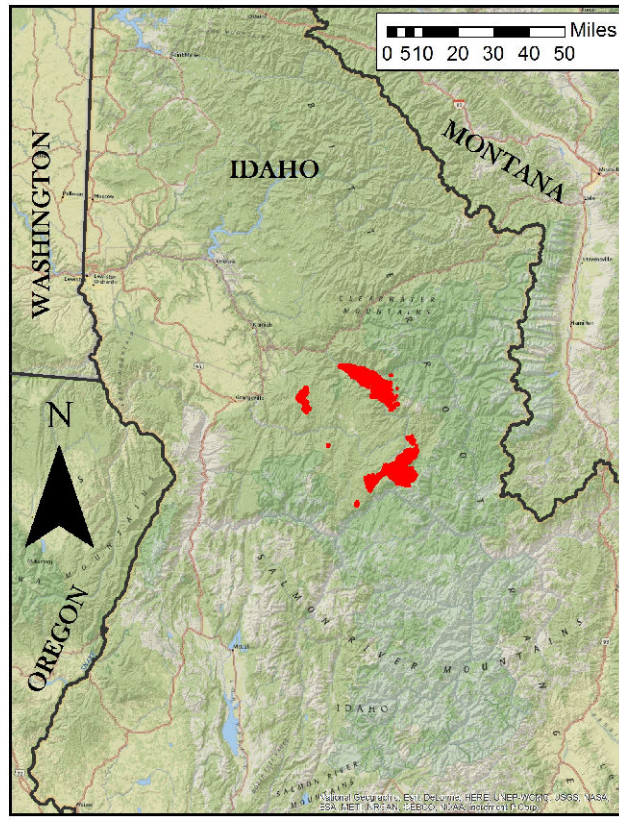

**Selway Complex  
ID-NCF-000902  
09/11/2015  
84,006 Acres  
Vicinity Map**

- Legend**
- Repeater
  - Camp
  - Drop Point
  - Helibase
  - Helispot
  - Incident Command Post
  - Lookout
  - Pump
  - Water Source
  - Area Closures
  - Air Tanker Retardant
  - Completed Line
  - Completed Dozer Line
  - Fire Break Planned or Incomplete
  - Hand Line
  - Proposed Dozer Line
  - Road as Completed Line
  - Uncontrolled Fire Edge
  - Road Closures
  - Fire Polygon
  - Other Area Fires

0 0.5 1 2 mi.

Map Prepared by:  
Southern Area Red Team  
NAD 83 UTM Zone 11N  
September 11, 2015 1037 hrs

2/2015 Selway\_CompLex/0902/03444\_Vicinity\_2015\_Selway\_CompLex\_IDNCF000902\_9/11/2015\_1037hrs.mxd