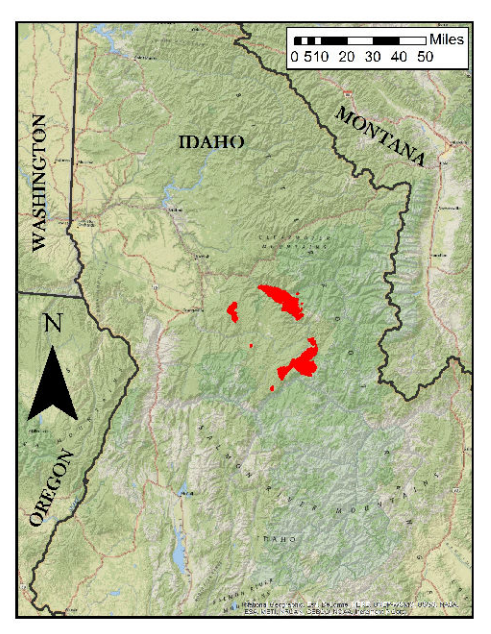

Selway Complex
000902
09/11/2015
Progression Map
Little Green

 09-07-2015

Map Prepared by:
Southern Area Red Team
NAD 1983 UTM Zone 11N
9/11/2015 1738 hrs

Date	Daily Acres	Total Acres
9/7/2015	1,383	1,383