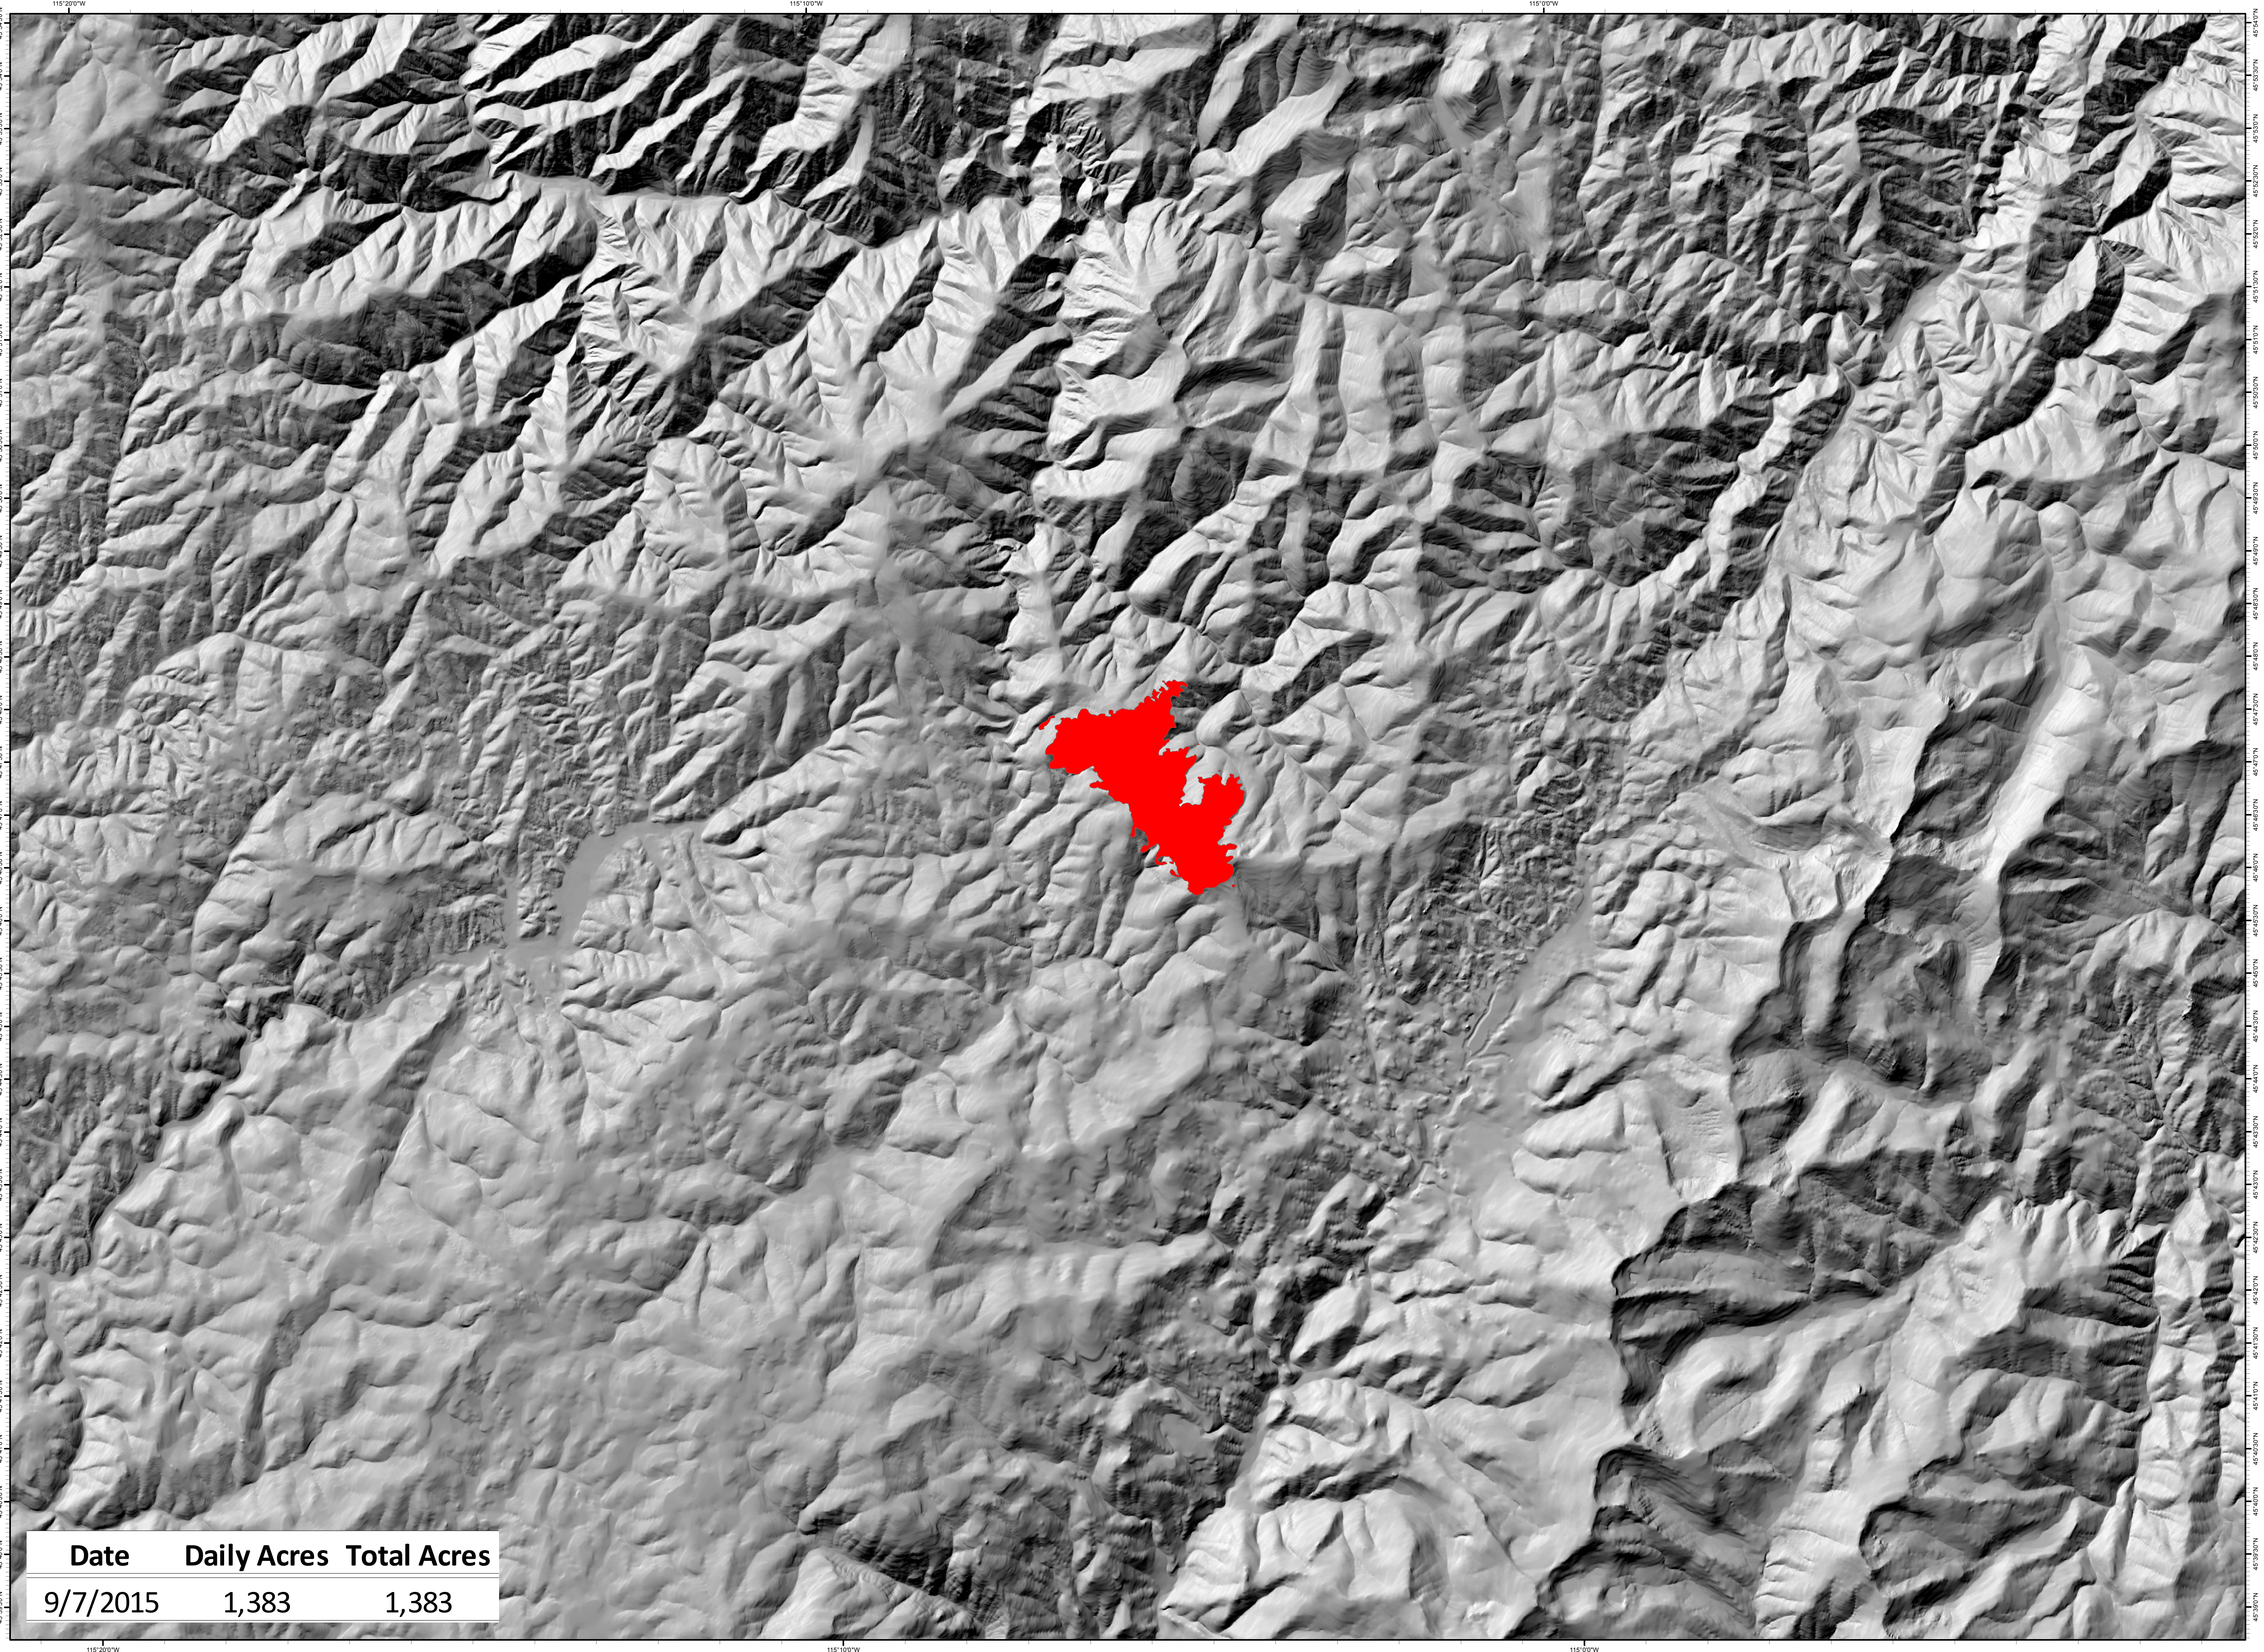

Selway Complex
000902
09/11/2015
Progression Map
Little Green

 09-07-2015

Map Prepared by:
Southern Area Red Team
NAD 1983 UTM Zone 11N
9/11/2015 1738 hrs

Date	Daily Acres	Total Acres
9/7/2015	1,383	1,383

Z:\2015_Selway_Complex\projects\Prog_Little_Green_11x17_land_2015_Selway_Complex_IDNCF000902.mxd 9/11/2015 17:38