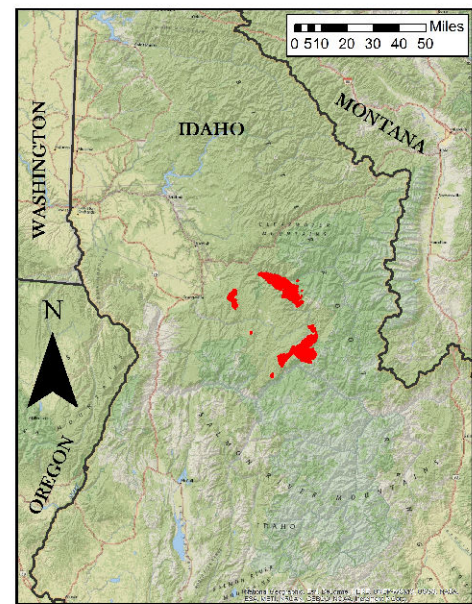

**Selway Complex
000902
09/11/2015
Progression Map
Lone Park/Crown**

- 08-29-2015
- 08-31-2015
- 09-01-2015
- 09-02-2015
- 09-03-2015

Map Prepared by:
Southern Area Red Team
NAD 1983 UTM Zone 11N
9/11/2015 2049 hrs