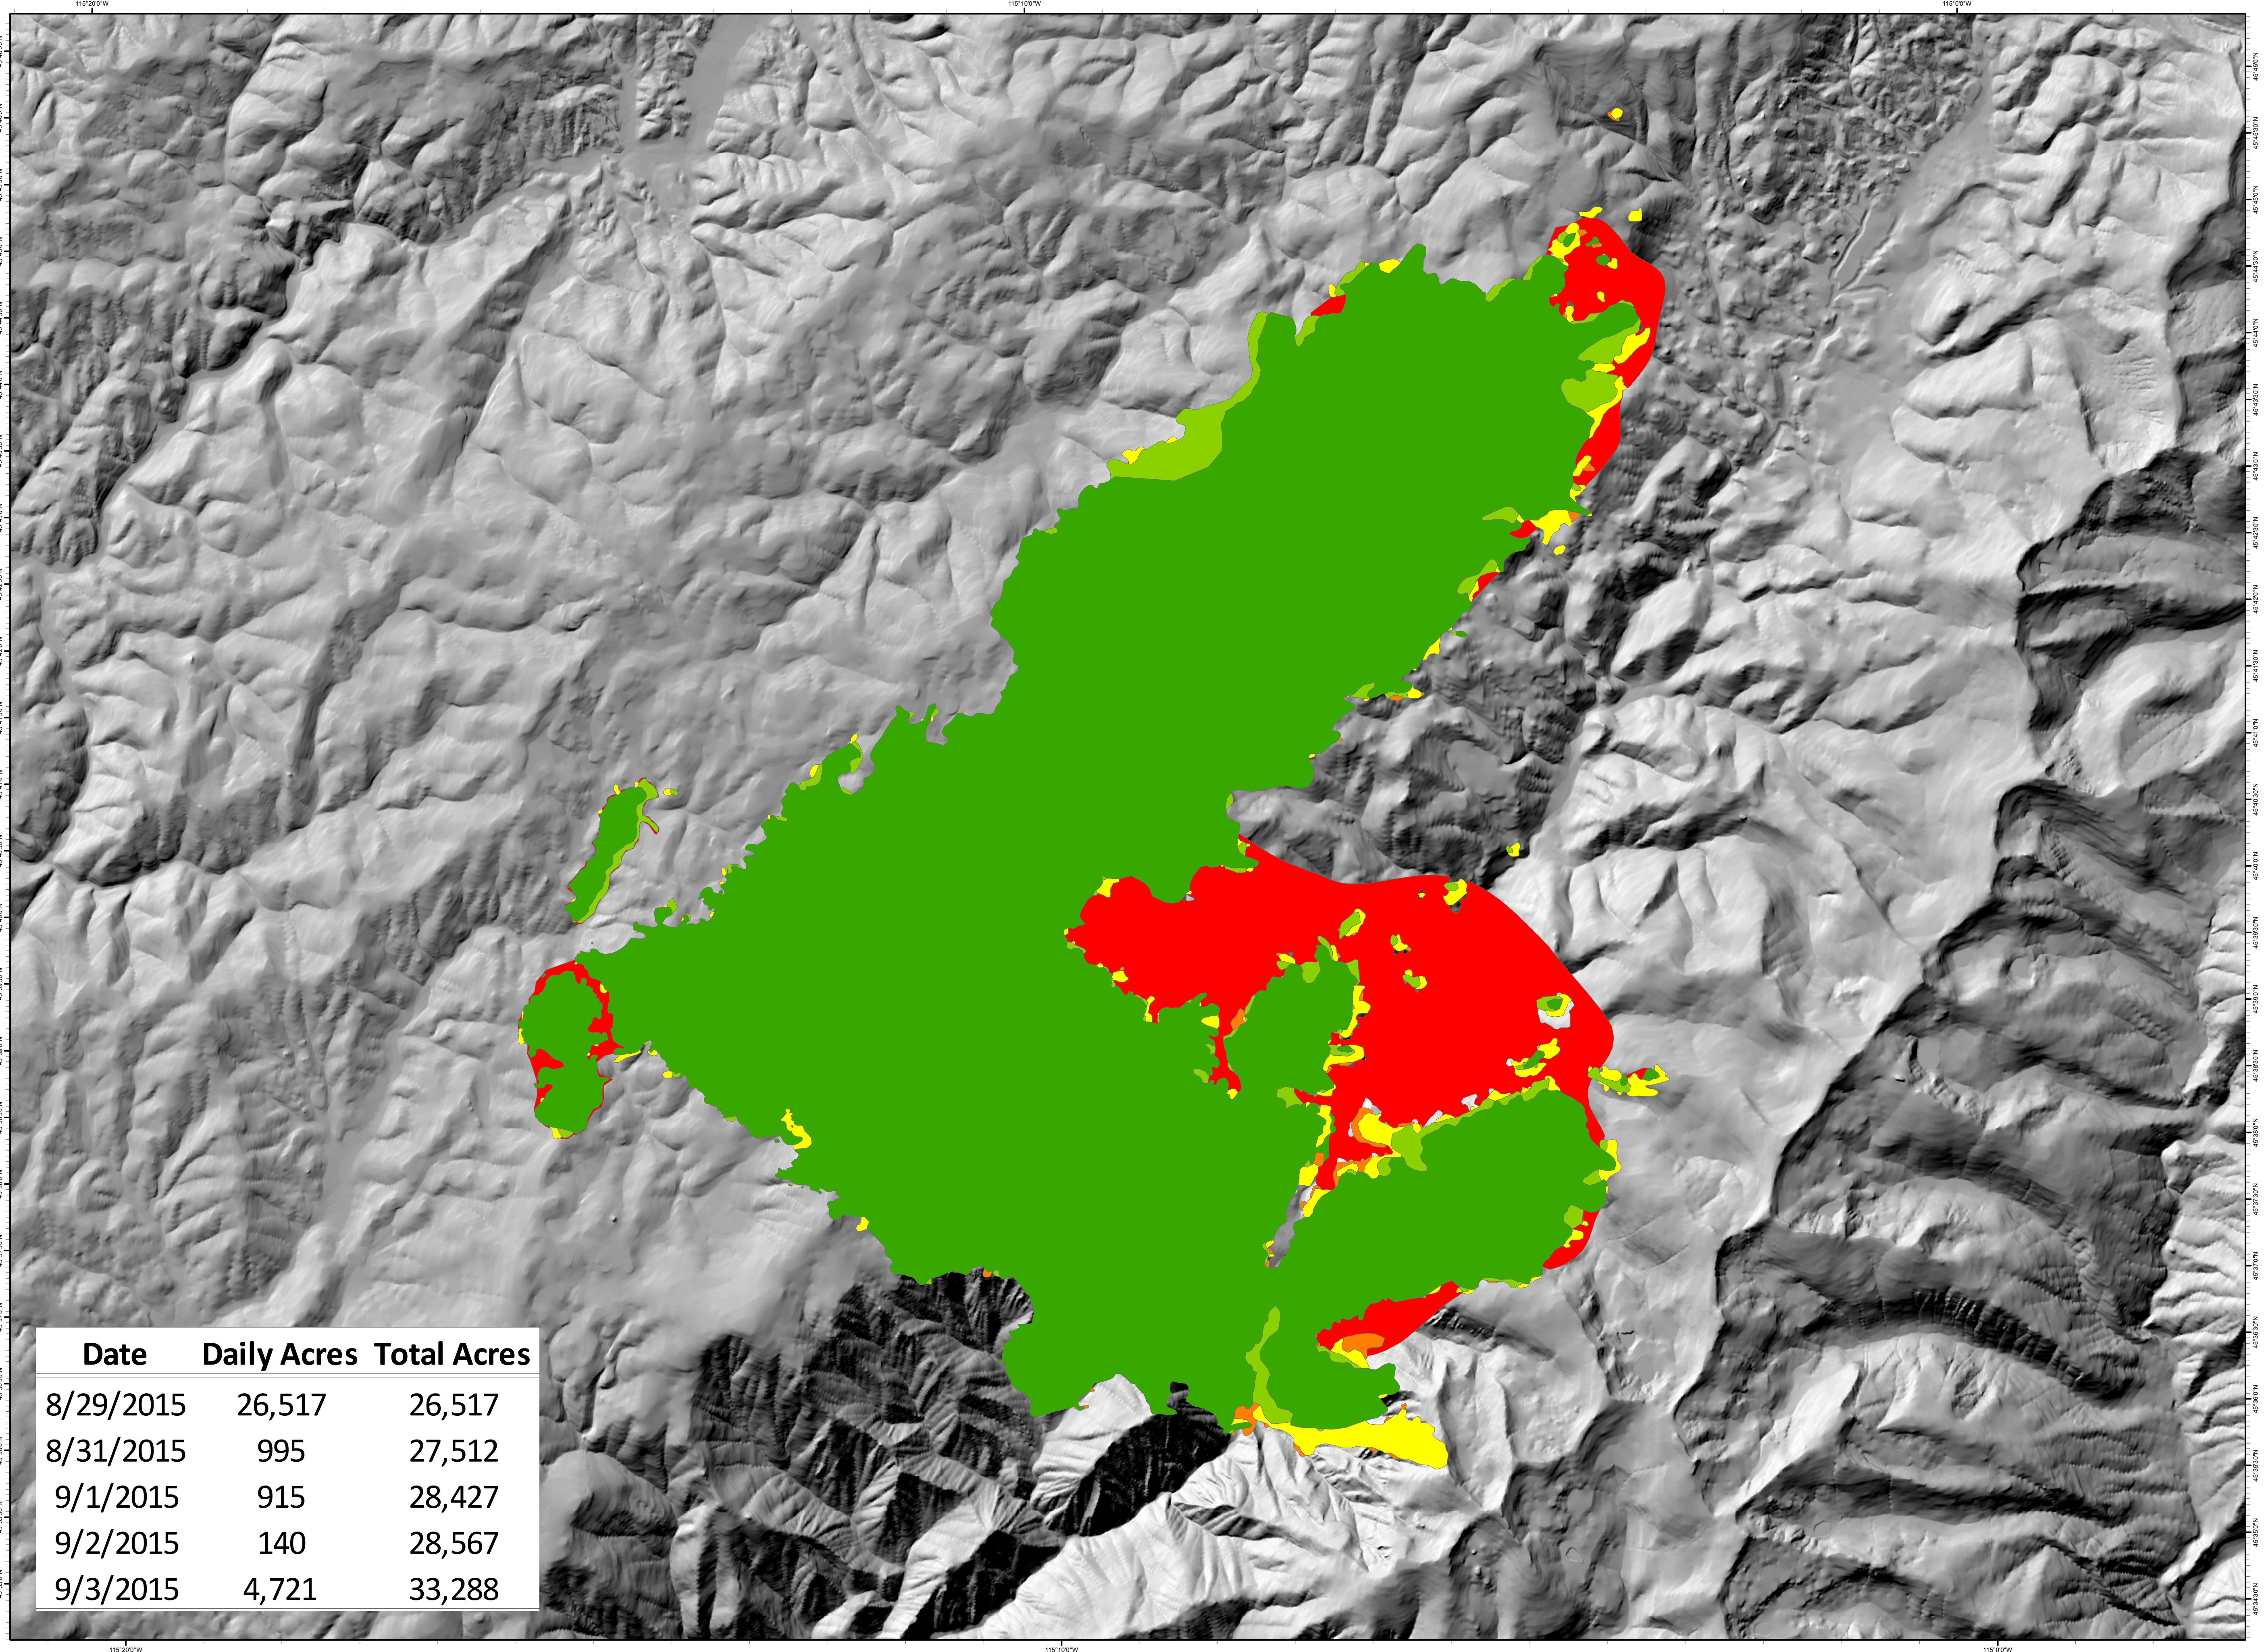

**Selway Complex
000902
09/11/2015
Progression Map
Lone Park/Crown**

- 08-29-2015
- 08-31-2015
- 09-01-2015
- 09-02-2015
- 09-03-2015

Map Prepared by:
Southern Area Red Team
NAD 1983 UTM Zone 11N
9/11/2015 2049 hrs

Date	Daily Acres	Total Acres
8/29/2015	26,517	26,517
8/31/2015	995	27,512
9/1/2015	915	28,427
9/2/2015	140	28,567
9/3/2015	4,721	33,288

Z:\2015_Selway_Complex\projects\Prog_Crown_11x17_land_2015_Selway_Complex_IDNCF000902.mxd 9/11/2015 20:49