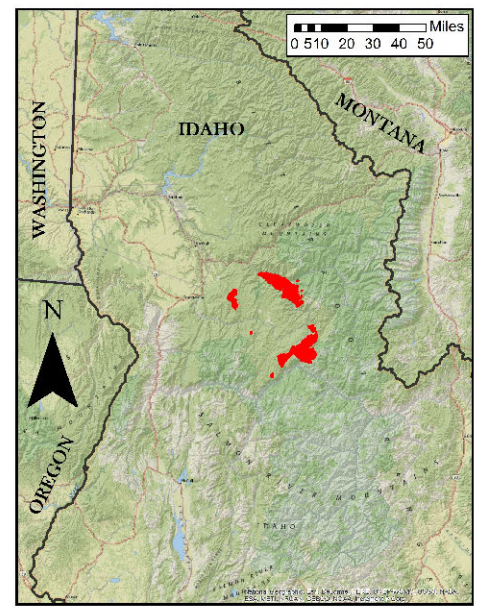

Selway Complex
000902
09/11/2015
Progression Map
Noble

- 08-29-2015
- 08-30-2015
- 09-01-2015
- 09-02-2015

Map Prepared by:
 Southern Area Red Team
 NAD 1983 UTM Zone 11N
 9/11/2015 1622 hrs

Date	Daily Acres	Total Acres
8/29/2015	3,276	3,276
8/30/2015	369	3,645
9/1/2015	1,042	4,687
9/2/2015	120	4,807