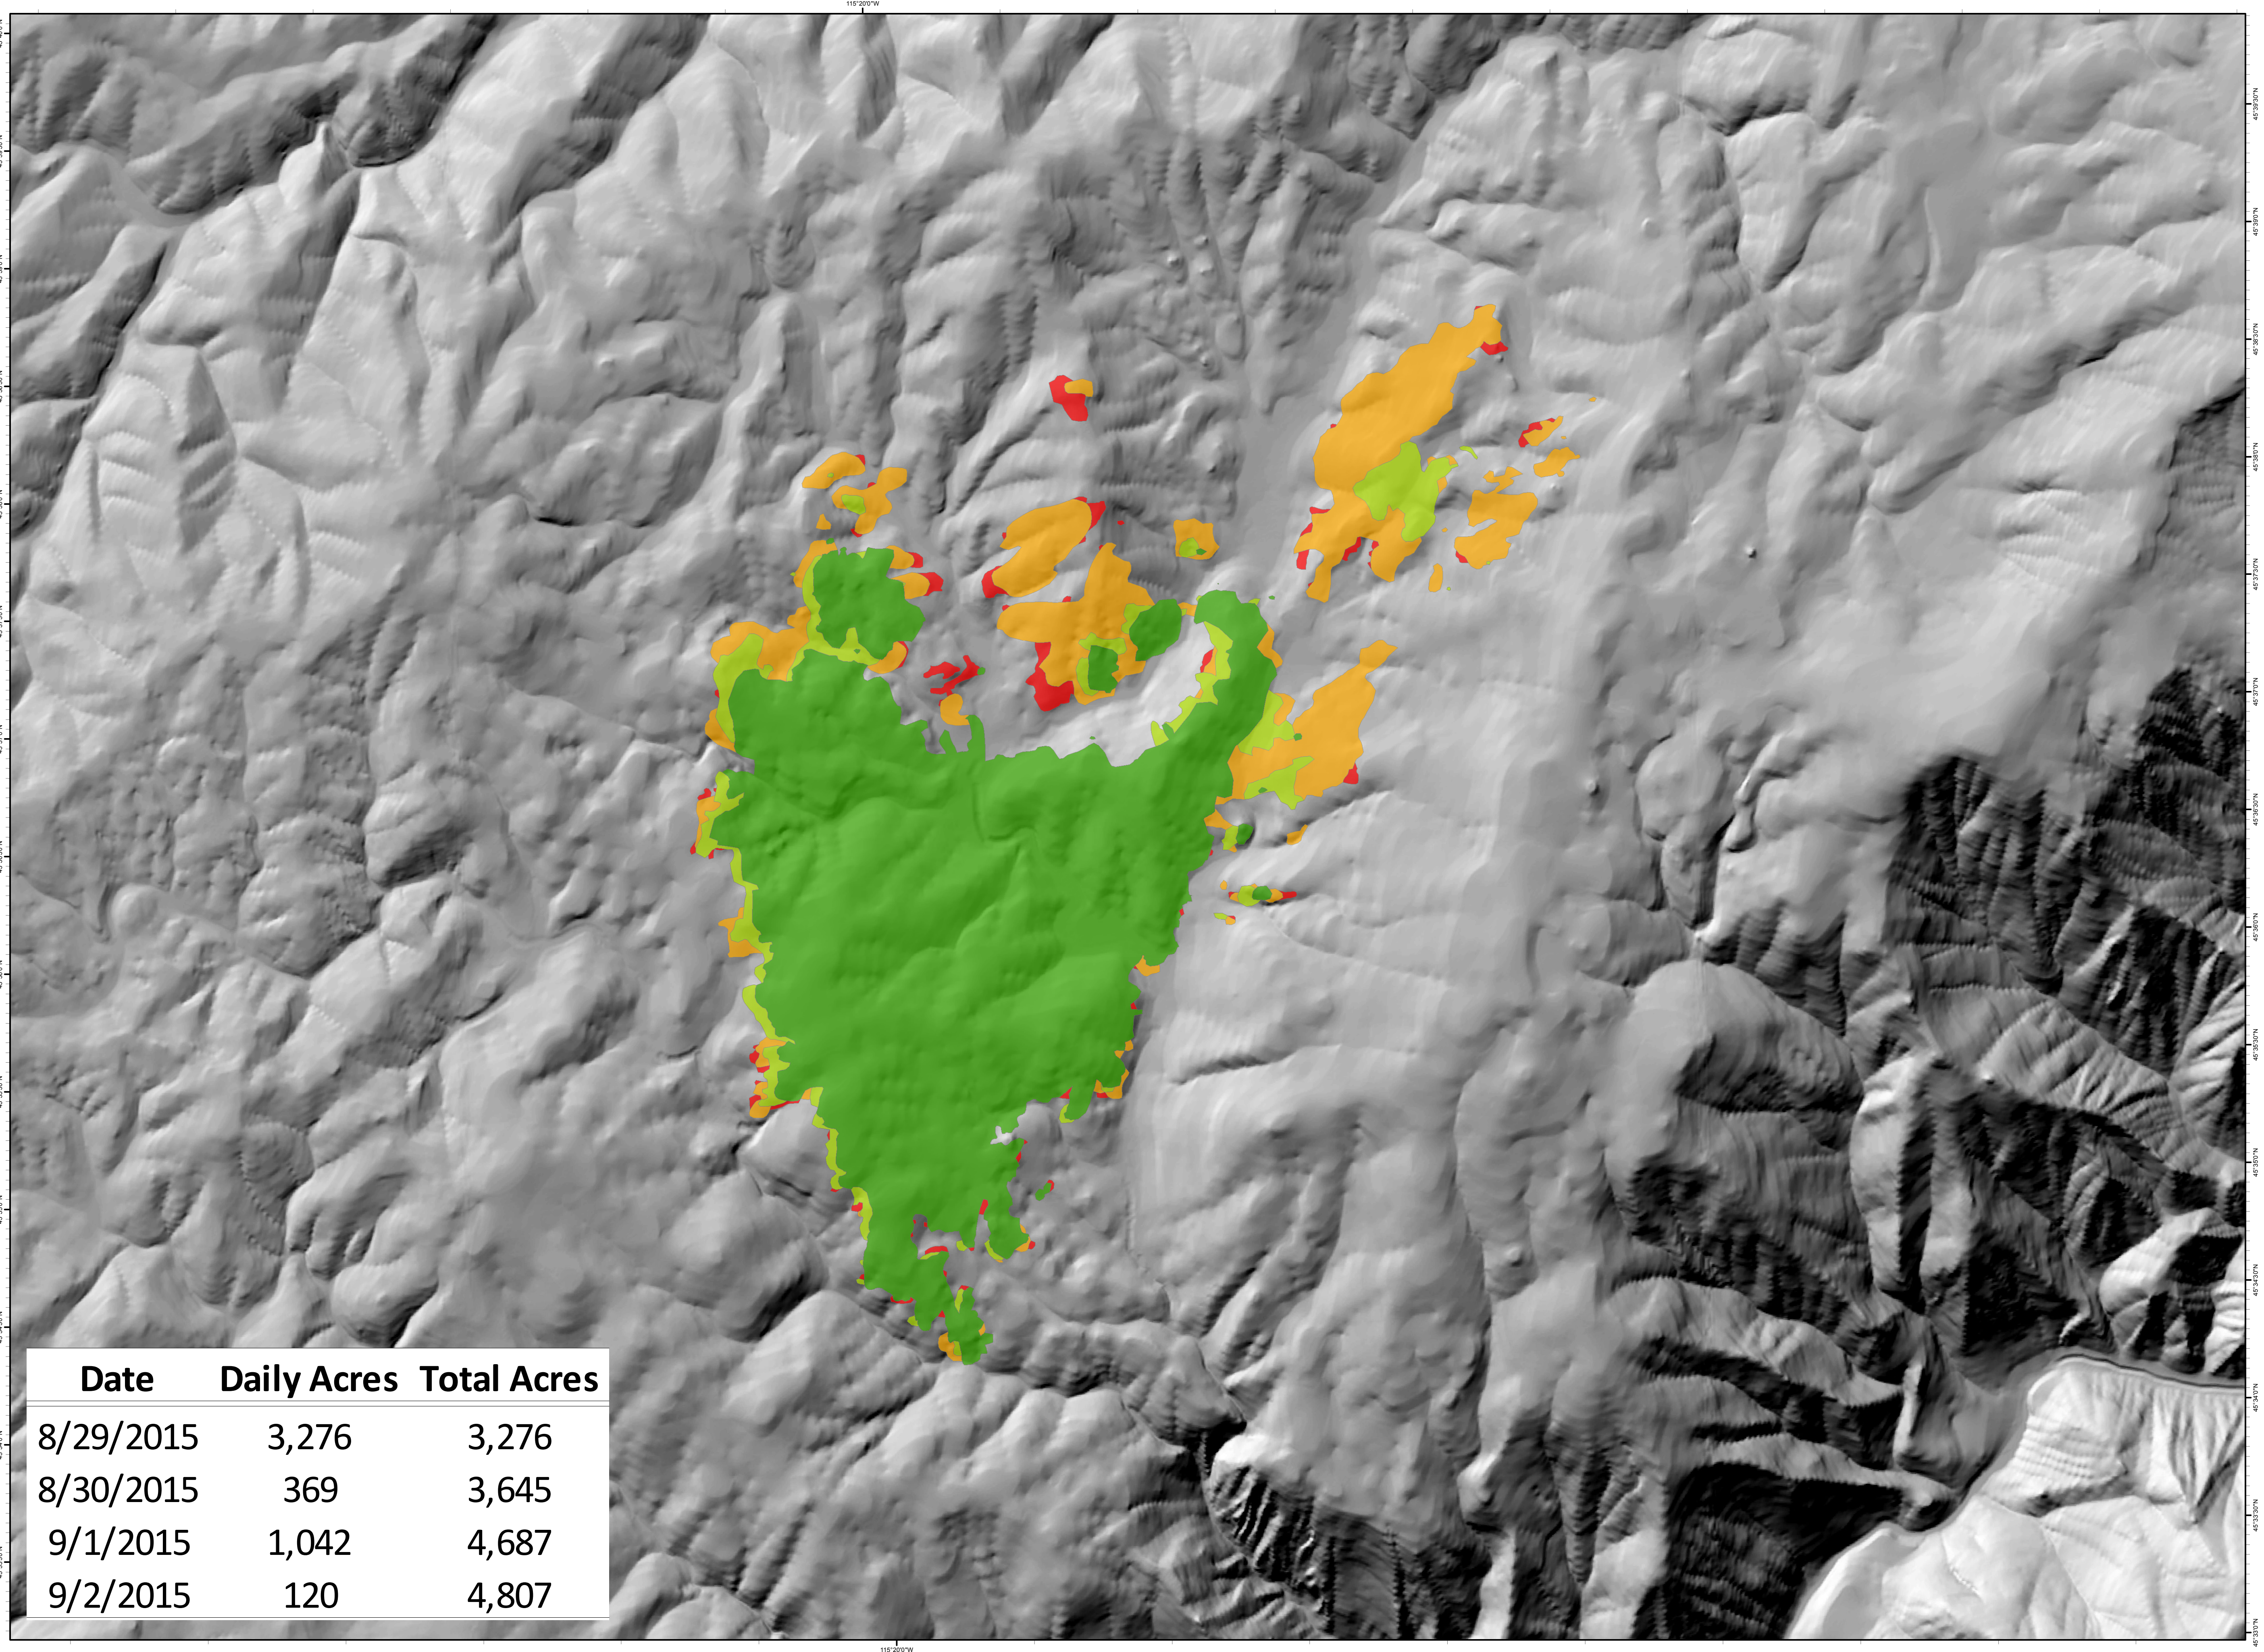

Selway Complex
000902
09/11/2015
Progression Map
Noble

- 08-29-2015
- 08-30-2015
- 09-01-2015
- 09-02-2015

Map Prepared by:
 Southern Area Red Team
 NAD 1983 UTM Zone 11N
 9/11/2015 1622 hrs

Date	Daily Acres	Total Acres
8/29/2015	3,276	3,276
8/30/2015	369	3,645
9/1/2015	1,042	4,687
9/2/2015	120	4,807

Z:\2015_Selway_Complex\projects\Prog_Noble_11x17_land_2015_Selway_Complex_IDNCF000902.mxd 9/11/2015 16:22