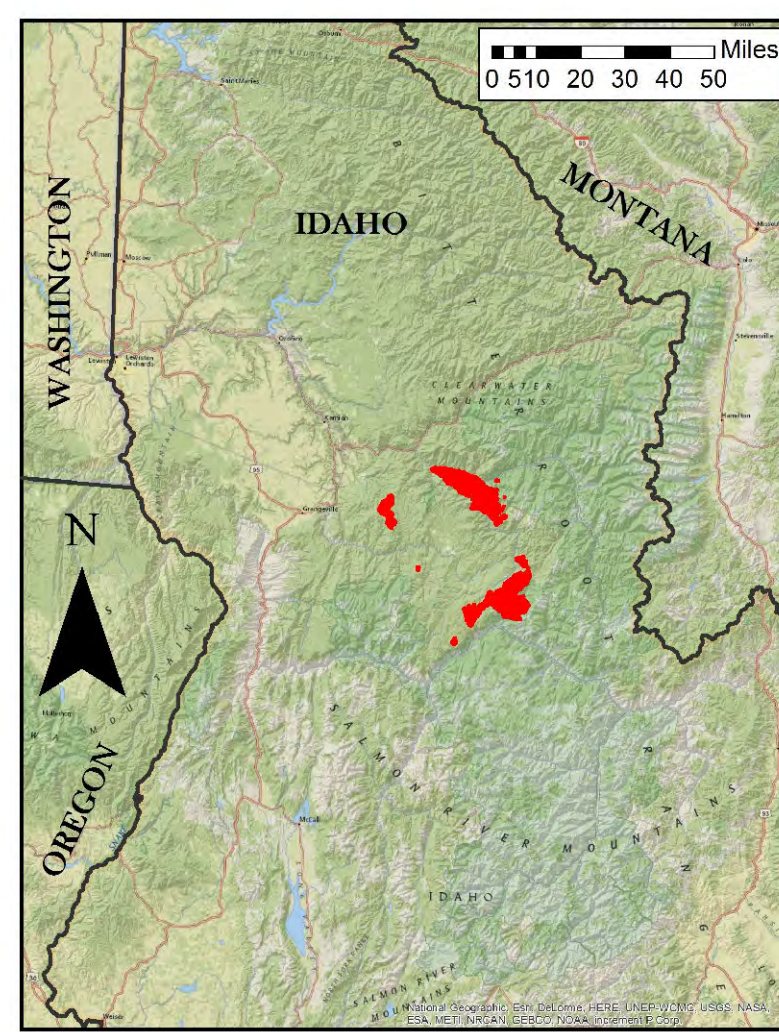

**Selway Complex
000902
09/12/2015
Baldy Fire
6,879 Acres
Briefing Map**

- Legend**
- Repeater
 - Camp
 - Drop Point
 - Helibase
 - Helispot
 - Incident Command Post
 - Lookout
 - Pump
 - Water Source
 - Air Tanker Retardant
 - Completed Line
 - Road as Completed Line
 - Fire Break Planned or Incomplete
 - Completed Dozer Line
 - Hand Line
 - Line Break Completed
 - Proposed Dozer Line
 - Uncontrolled Fire Edge
 - Road/Trail Closures
 - Roads
 - Area Closures
 - Fire Polygon

0 0.3 0.6 1.2 mi.

Map Prepared by:
Southern Area Red Team
NAD 83 UTM Zone 11N
September 12, 2015 0806 hrs

Z:\2015\Selway Complex\prod\p034\44\2015 Baldy_Selway Complex_IDM\0902.mxd 09/12/2015 8:06:05 AM