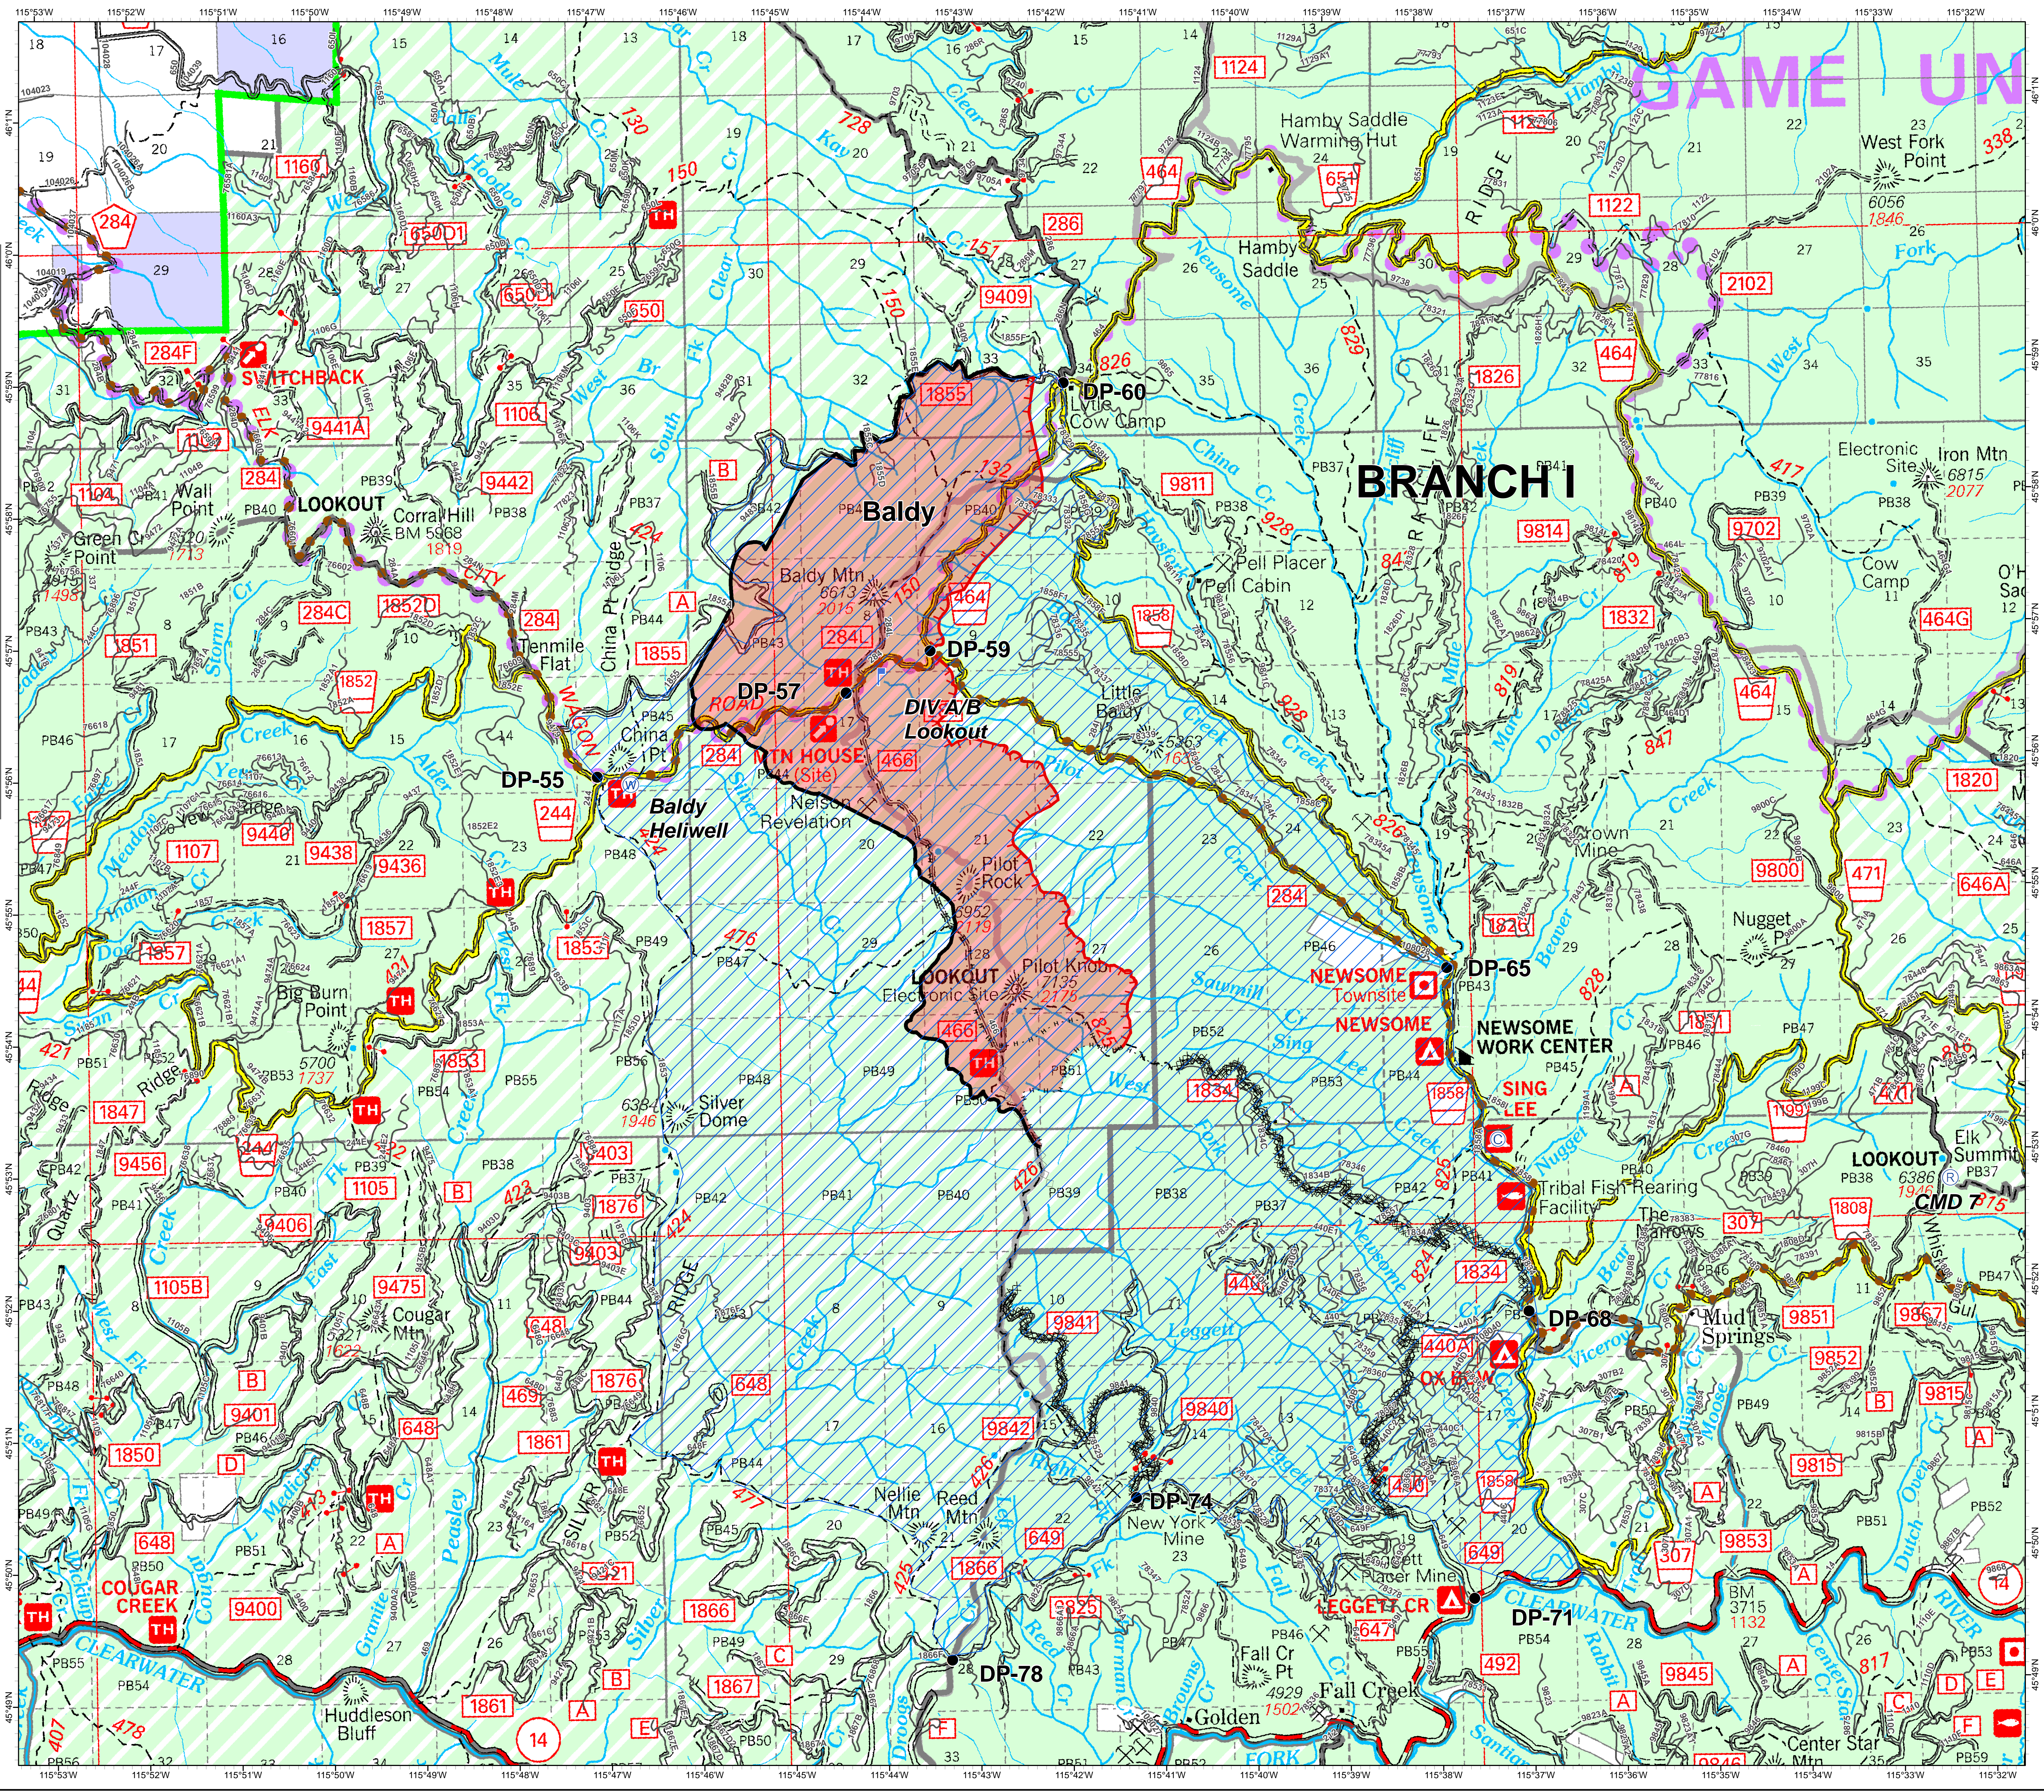

**Selway Complex
000902
09/12/2015
Baldy Fire
6,879 Acres
Briefing Map**

- Legend**
- Repeater
 - Camp
 - Drop Point
 - Helibase
 - Helispot
 - Incident Command Post
 - Lookout
 - Pump
 - Water Source
 - Air Tanker Retardant
 - Completed Line
 - Road as Completed Line
 - Fire Break Planned or Incomplete
 - Completed Dozer Line
 - Hand Line
 - Line Break Completed
 - Proposed Dozer Line
 - Uncontrolled Fire Edge
 - Road/Trail Closures
 - Roads
 - Area Closures
 - Fire Polygon

0 0.3 0.6 1.2 mi.

Map Prepared by:
Southern Area Red Team
NAD 83 UTM Zone 11N
September 12, 2015 0806 hrs

Z:\2015\Selway Complex\prod\p034\44\2015 Baldy_Selway Complex_IDM\0902.mxd 09/12/2015 8:06:05 AM