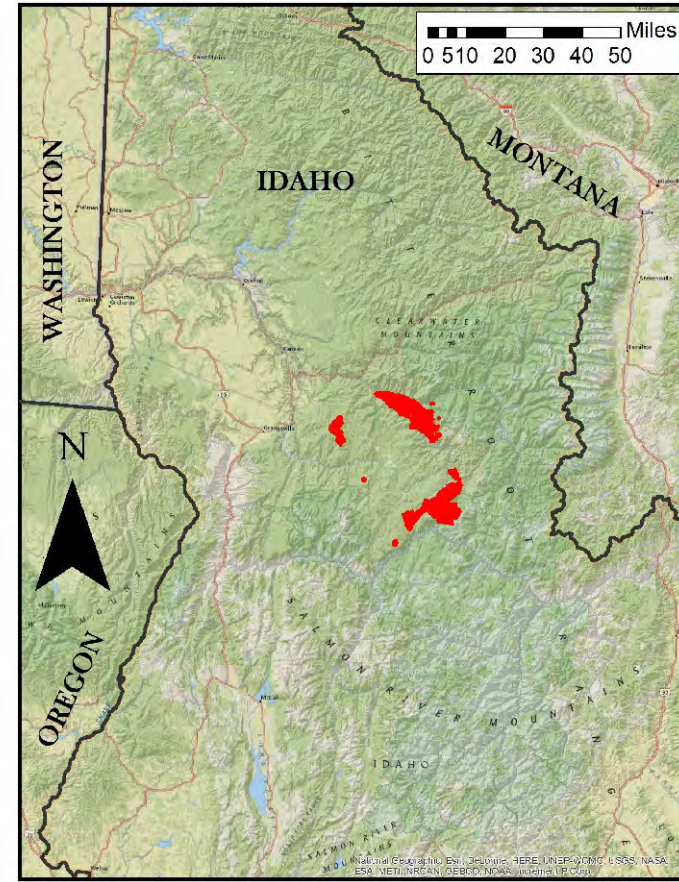

Selway Complex
000902
84,247 Acres
09/12/2015
Branch II Map

Legend

- Repeater
- Camp
- Drop Point
- Helibase
- Helispot
- Incident Command Post
- Lookout
- Pump
- Water Source
- ◇ Air Tanker Retardant
- Completed Line
- Completed Dozer Line
- - - Fire Break Planned or Incomplete
- - - Hand Line
- - - Proposed Dozer Line
- - - Road as Completed Line
- Uncontrolled Fire Edge
- Road/Trail Closures
- Area Closures
- Other Area Fires
- Fire Polygon

Map Prepared by:
Southern Area Red Team
NAD 83 UTM Zone 11N
September 12, 2015 0859 hrs

2015 Selway Complex\p03444_Branch II_2015 Selway Complex\DDG0302.mxd 9/12/2015 8:59:07 AM