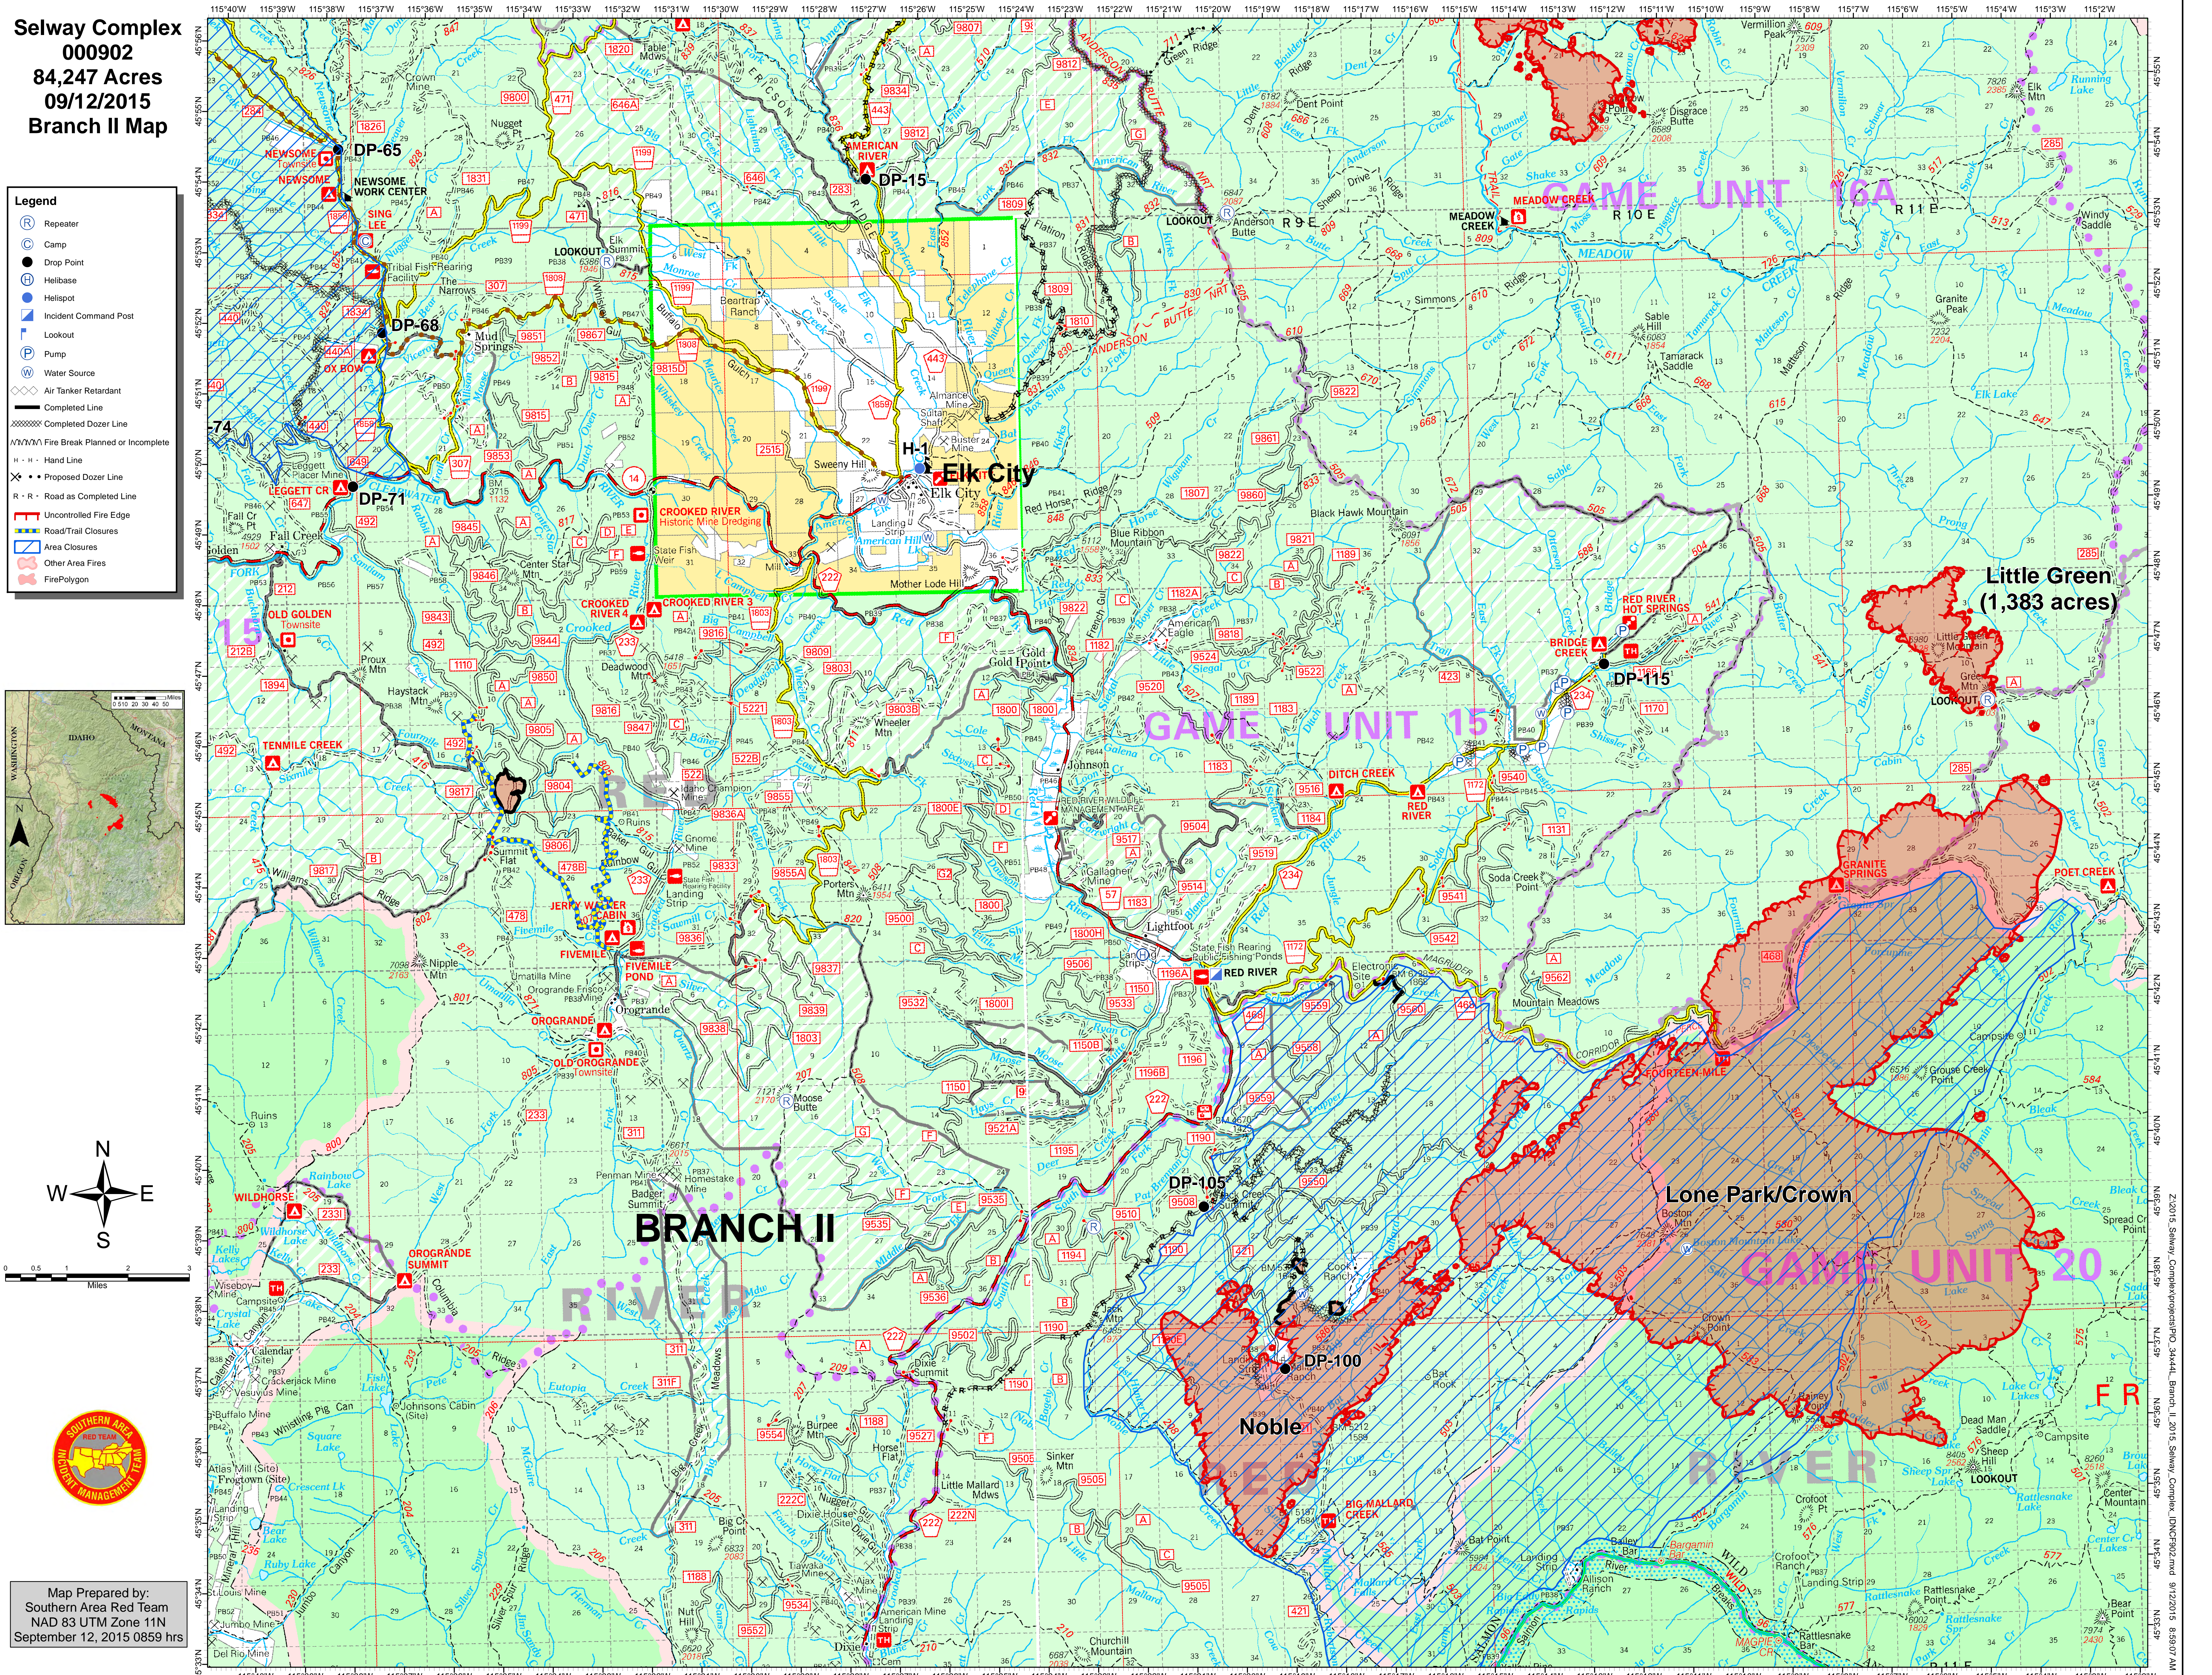

Selway Complex
000902
84,247 Acres
09/12/2015
Branch II Map

Legend

- Repeater
- Camp
- Drop Point
- Helibase
- Helispot
- Incident Command Post
- Lookout
- Pump
- Water Source
- ◇ Air Tanker Retardant
- Completed Line
- Completed Dozer Line
- - - Fire Break Planned or Incomplete
- - - Hand Line
- - - Proposed Dozer Line
- - - Road as Completed Line
- Uncontrolled Fire Edge
- Road/Trail Closures
- Area Closures
- Other Area Fires
- Fire Polygon

Map Prepared by:
Southern Area Red Team
NAD 83 UTM Zone 11N
September 12, 2015 0859 hrs

2015 Selway Complex\p03444_Branch II_2015 Selway Complex\DDG0302.mxd 9/12/2015 8:59:07 AM