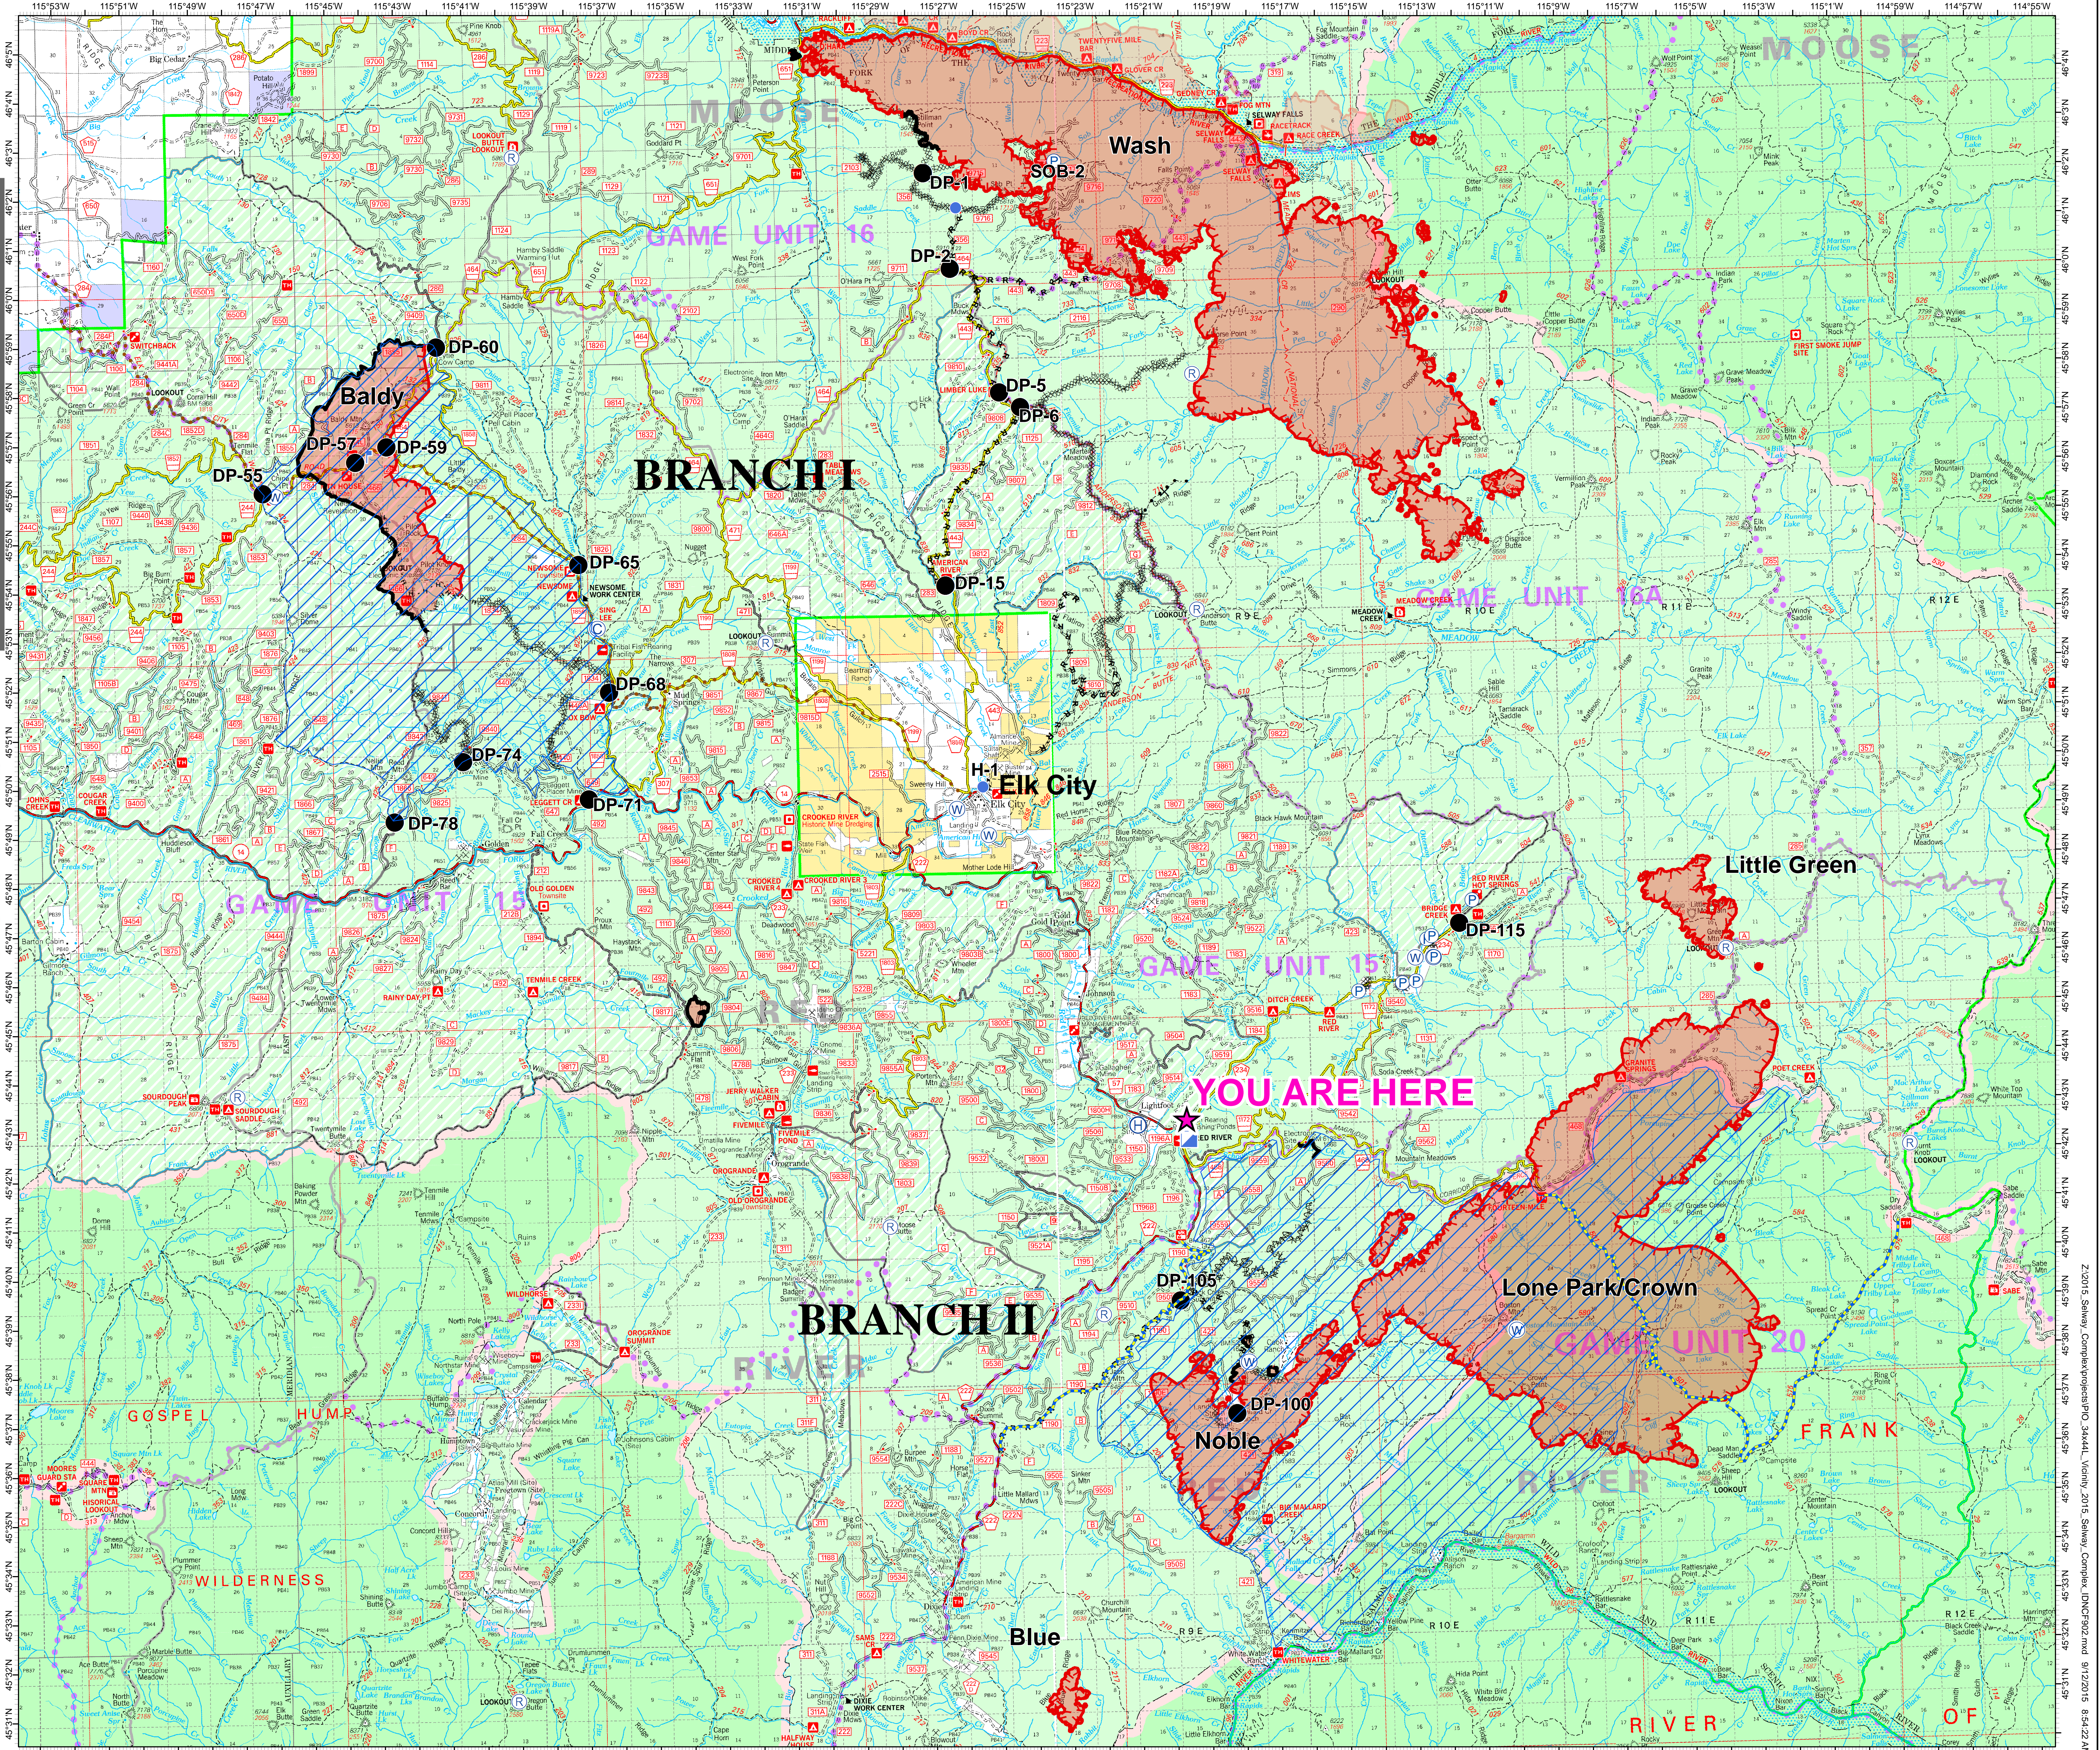

**Selway Complex  
ID-NCF-000902  
09/12/2015  
84,247 Acres  
Vicinity Map**

- Legend**
- Repeater
  - Camp
  - Drop Point
  - Helibase
  - Helispot
  - Incident Command Post
  - Lookout
  - Pump
  - Water Source
  - Air Tanker Retardant
  - Completed Line
  - Completed Dozer Line
  - Fire Break Planned or Incomplete
  - Hand Line
  - Proposed Dozer Line
  - Road as Completed Line
  - Uncontrolled Fire Edge
  - Road Closures
  - Area Closures
  - Fire Polygon
  - Other Area Fires

0 0.5 1 2 mi.

Map Prepared by:  
Southern Area Red Team  
NAD 83 UTM Zone 11N  
September 12, 2015 0854 hrs

2/2015 Selway-Complex\topoc\pro\_3444\_Vicinity\_2015\_Selway-Complex\_IDNCF000902.mxd 9/12/2015 8:54:22 AM