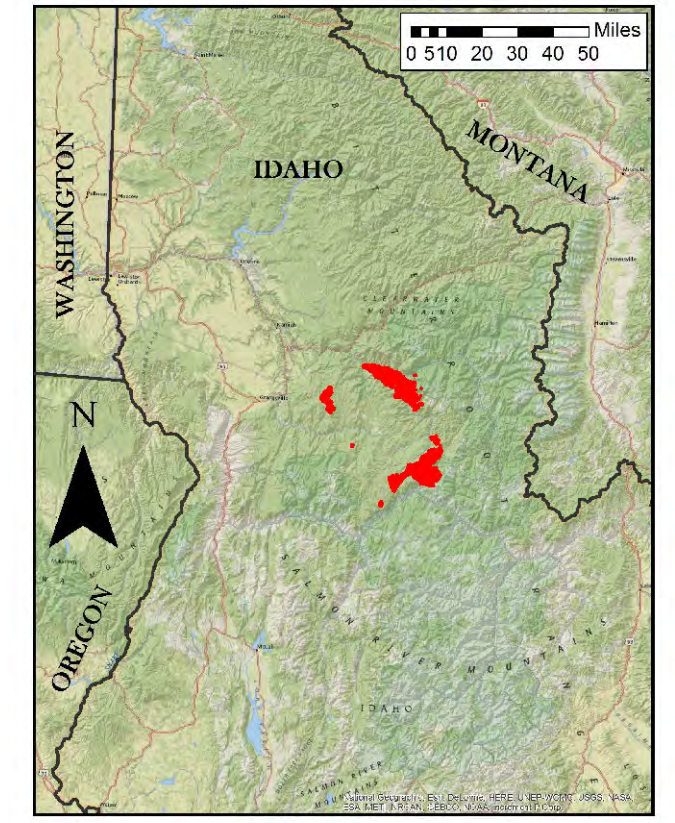

**Selway Complex  
ID-NCF-000902  
09/12/2015  
84,247 Acres  
Vicinity Map**

- Legend**
- Repeater
  - Camp
  - Drop Point
  - Helibase
  - Helispot
  - Incident Command Post
  - Lookout
  - Pump
  - Water Source
  - Air Tanker Retardant
  - Completed Line
  - Completed Dozer Line
  - Fire Break Planned or Incomplete
  - Hand Line
  - Proposed Dozer Line
  - Road as Completed Line
  - Uncontrolled Fire Edge
  - Road Closures
  - Area Closures
  - Fire Polygon
  - Other Area Fires

0 0.5 1 2 mi.

Map Prepared by:  
Southern Area Red Team  
NAD 83 UTM Zone 11N  
September 12, 2015 0854 hrs

2/2015 Selway-Complex\topoc\pro\_3444\_Vicinity\_2015\_Selway-Complex\_IDNCF000902.mxd 9/12/2015 8:54:22 AM