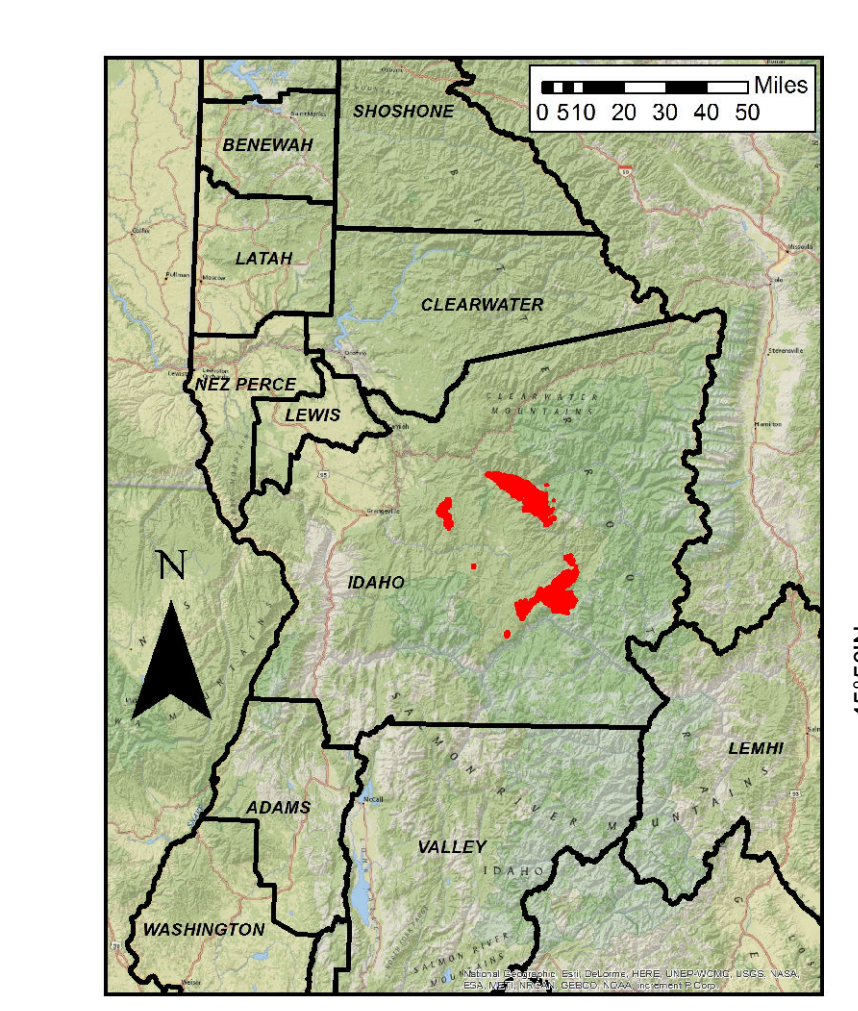

Selway Complex
000902
09/13/2015
Active Fires
84,323 Acres
Briefing Map

Legend

- Safety Zone
- Camp
- Drop Point
- Helibase
- Helispot
- Incident Command Post
- Lookout
- Pump
- Repeater
- Water Source
- Road/Trail Closures
- Uncontrolled Fire Edge
- Fire Break Planned or Incomplete
- Completed Dozer Line
- Completed Line
- Hand Line
- Air Tanker Retardant
- Proposed Dozer Line
- Fire Polygon
- Area Closures
- US Highway
- State Highways

Forest Roads

- Primary Access
- Light Duty

Map Prepared by:
 Southern Area Red Team
 NAD 83 UTM Zone 11N
 September 13, 2015 1029 hrs