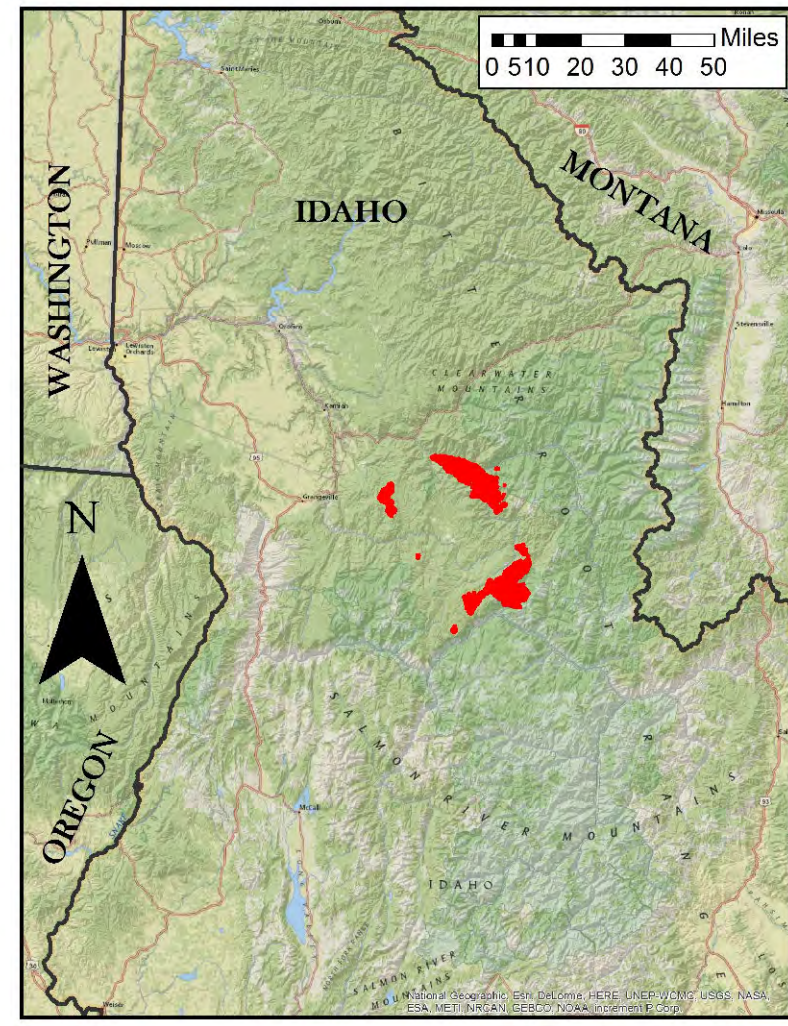

**Selway Complex
000902
09/13/2015
Baldy Fire
6,879 Acres
Briefing Map**

Legend

- (R) Repeater
- (C) Camp
- (●) Drop Point
- (H) Helibase
- (●) Helispot
- (ICP) Incident Command Post
- (L) Lookout
- (P) Pump
- (W) Water Source
- (AT) Air Tanker Retardant
- (—) Completed Line
- (---) Road as Completed Line
- (---) Fire Break Planned or Incomplete
- (---) Completed Dozer Line
- (---) Hand Line
- (---) Line Break Completed
- (---) Proposed Dozer Line
- (---) Uncontrolled Fire Edge
- (---) Road/Trail Closures
- (---) Roads
- (---) Area Closures
- (---) Fire Polygon

Map Prepared by:
Southern Area Red Team
NAD 83 UTM Zone 11N
September 12, 2015 2037 hrs