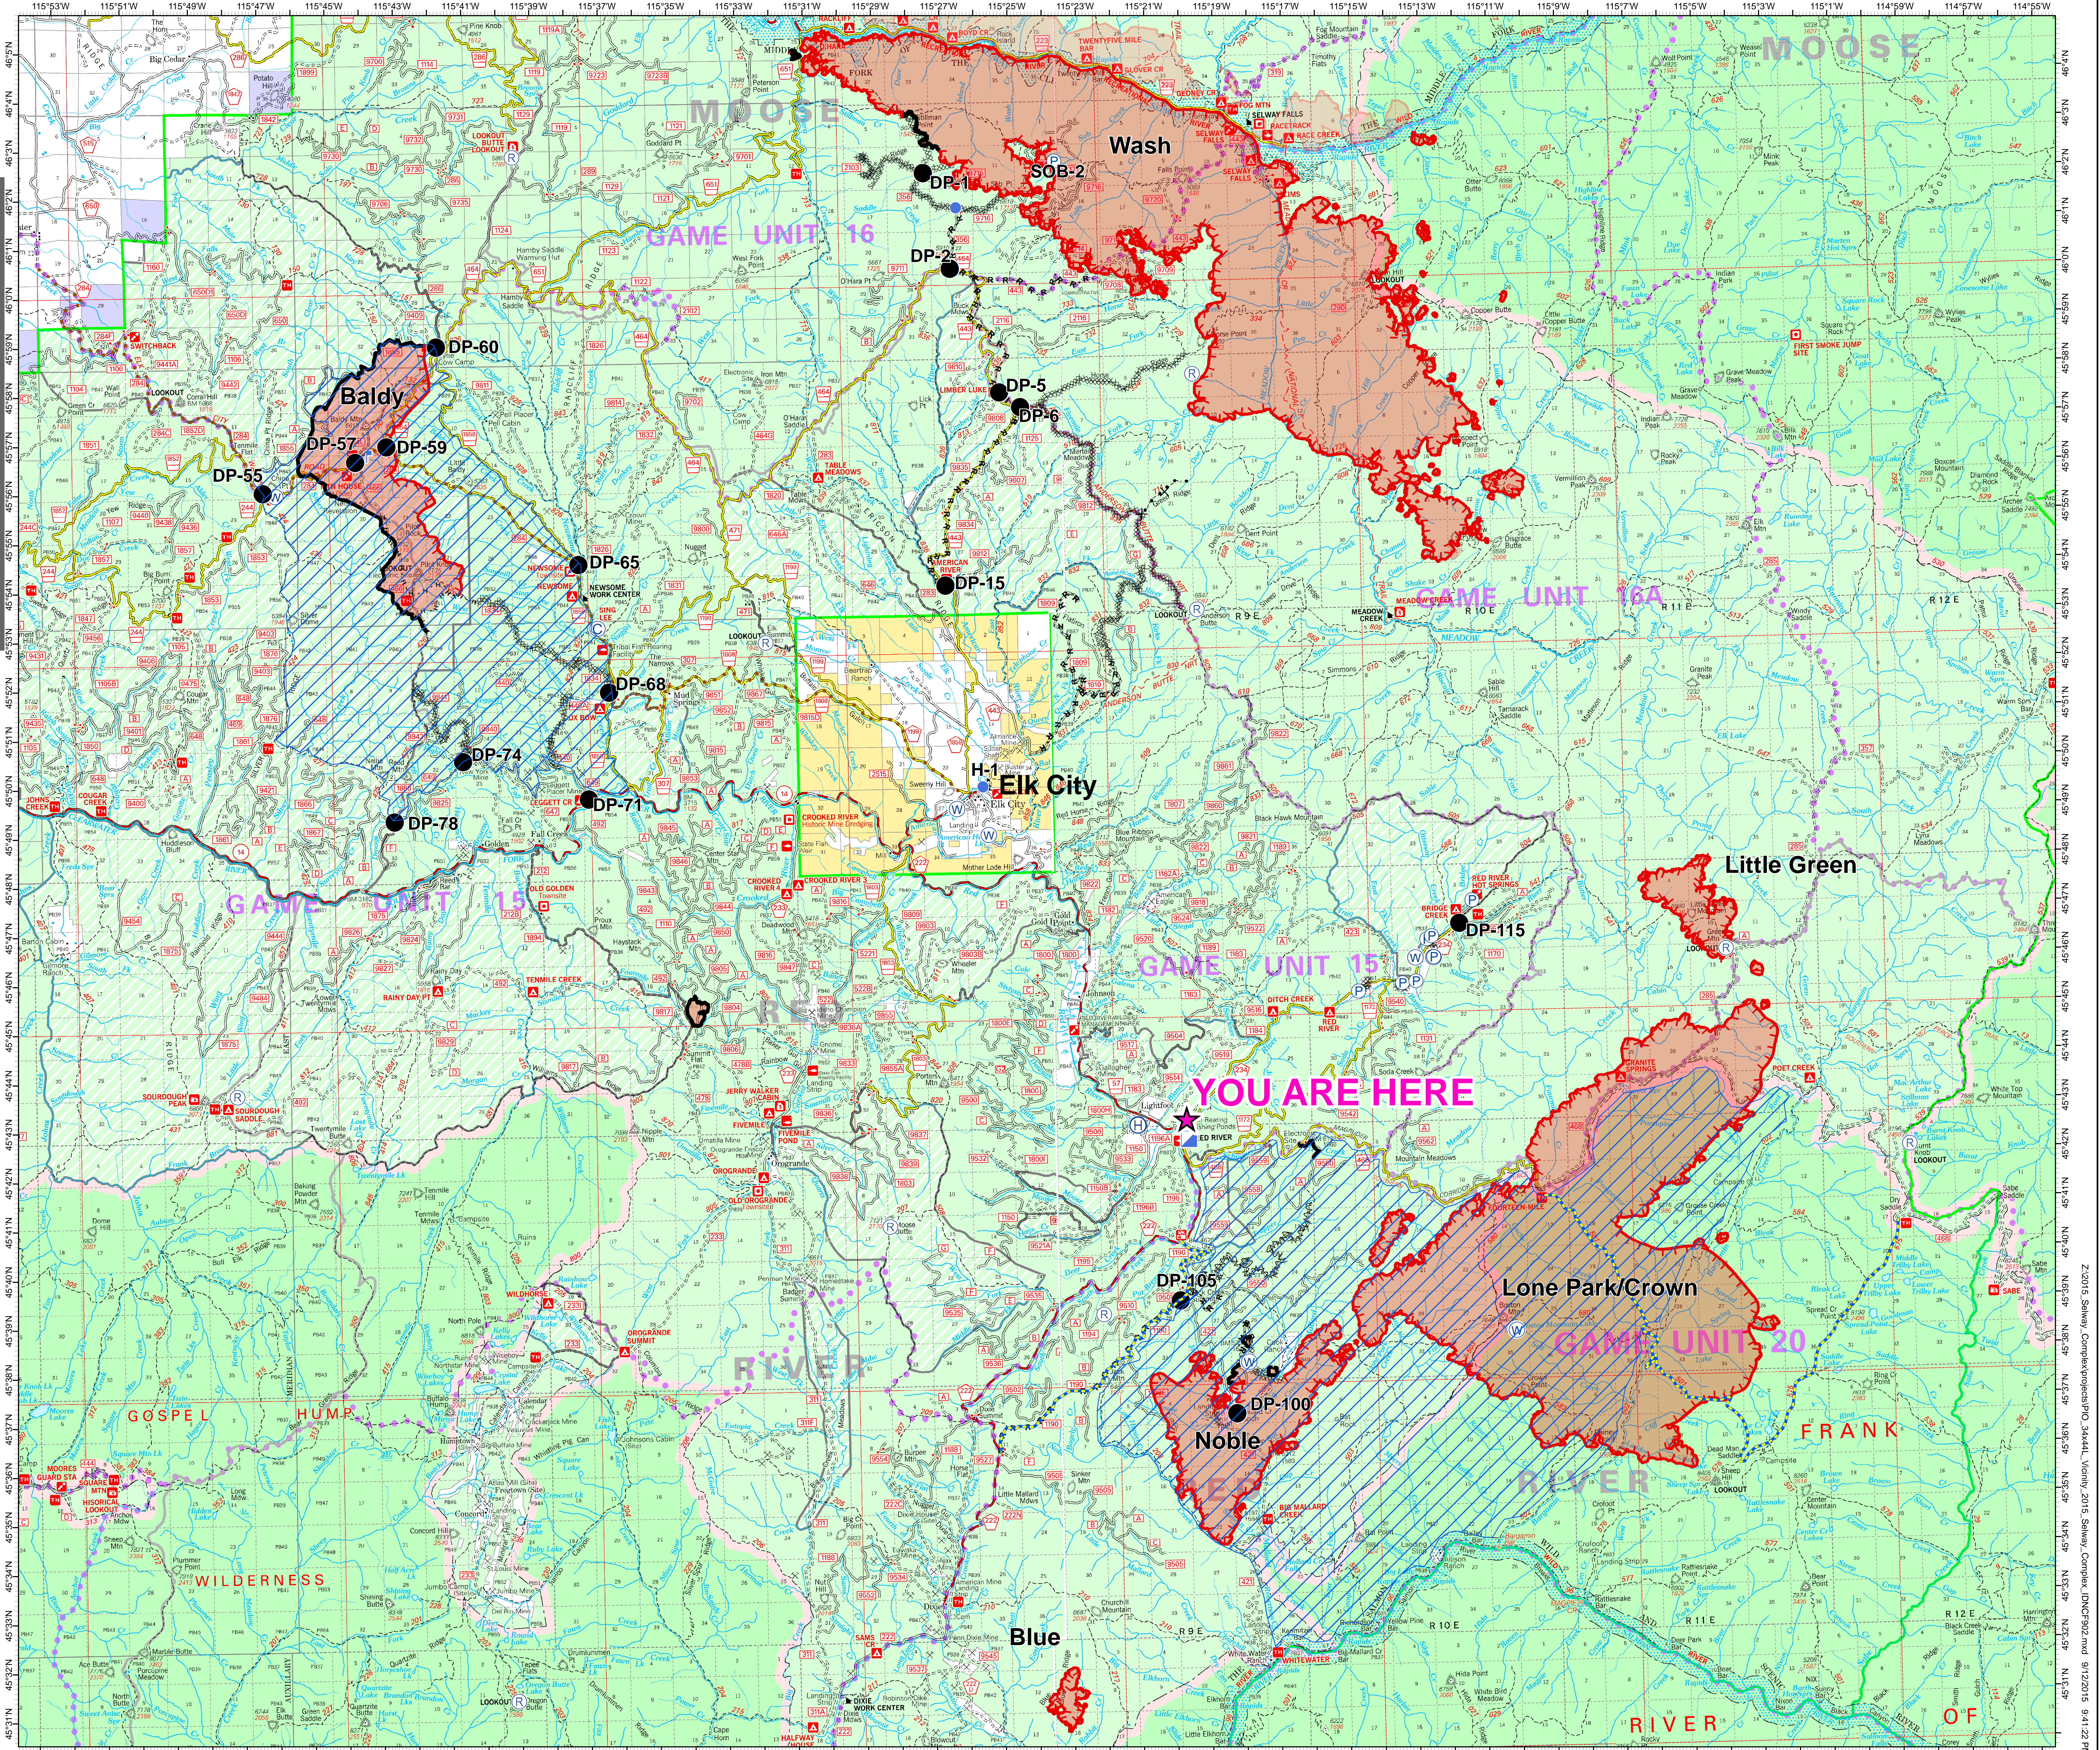

**Selway Complex
ID-NCF-000902
09/13/2015
84,247 Acres
Vicinity Map**

- Legend**
- Repeater
 - Camp
 - Drop Point
 - Helibase
 - Helispot
 - Incident Command Post
 - Lookout
 - Pump
 - Water Source
 - Air Tanker Retardant
 - Completed Line
 - Completed Dozer Line
 - Fire Break Planned or Incomplete
 - Hand Line
 - Proposed Dozer Line
 - Road as Completed Line
 - Uncontrolled Fire Edge
 - Road Closures
 - Area Closures
 - Fire Polygon
 - Other Area Fires

0 0.5 1 2 mi.

Map Prepared by:
Southern Area Red Team
NAD 83 UTM Zone 11N
September 12, 2015 2141 hrs

2/2015 Selway Complex/IDNCF000902_Vicinity_2015_Selway_Complex_IDNCF000902_9/12/2015 9:41:22 PM