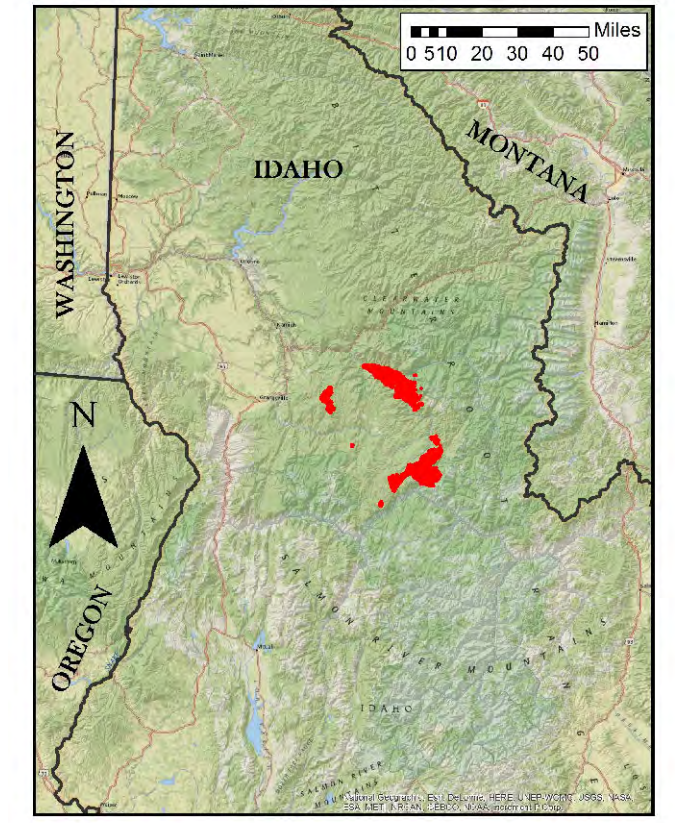

**Selway Complex
ID-NCF-000902
09/13/2015
84,247 Acres
Vicinity Map**

- Legend**
- Repeater
 - Camp
 - Drop Point
 - Helibase
 - Helispot
 - Incident Command Post
 - Lookout
 - Pump
 - Water Source
 - Air Tanker Retardant
 - Completed Line
 - Completed Dozer Line
 - Fire Break Planned or Incomplete
 - Hand Line
 - Proposed Dozer Line
 - Road as Completed Line
 - Uncontrolled Fire Edge
 - Road Closures
 - Area Closures
 - Fire Polygon
 - Other Area Fires

0 0.5 1 2 mi.

Map Prepared by:
Southern Area Red Team
NAD 83 UTM Zone 11N
September 12, 2015 2141 hrs

2/2015 Selway Complex/IDNCF000902_Vicinity_2015_Selway_Complex_IDNCF000902_9/12/2015 9:41:22 PM