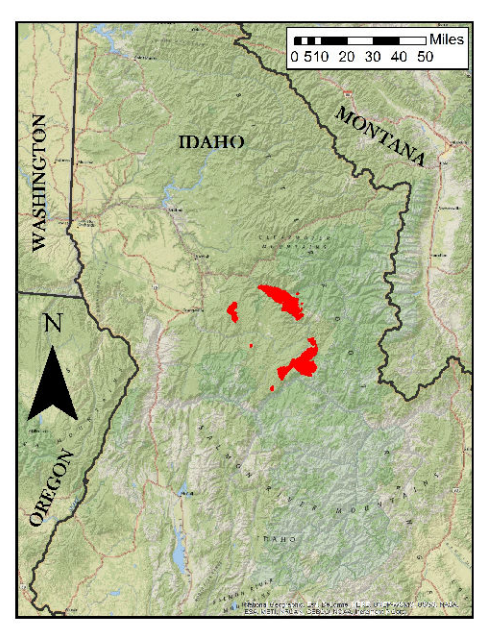

Selway Complex
000902
09/13/2015
Progression Map
Lone Park/Crown
Little Green

Prog_Date

- 08-29-2015
- 08-31-2015
- 09-01-2015
- 09-02-2015
- 09-03-2015
- 09-07-2015
- 09-11-2015
- 09-12-2015

Date	Daily Acres	Total Acres
8/29/2015	26,517	26,517
8/31/2015	995	27,512
9/1/2015	915	28,427
9/2/2015	140	28,567
9/3/2015	4,721	33,288
9/7/2015	1,383	34,671
9/11/2015	210	34,881
9/12/2015	51	34,932

Map Prepared by:
Southern Area Red Team
NAD 1983 UTM Zone 11N
9/13/2015 10:23 hrs

Z:\2015_Selway_Complex\projects\Prog_Crown_LittleGreen_11x17_land_2015_Selway Complex_IDNCF000902.mxd 9/13/2015 10:23