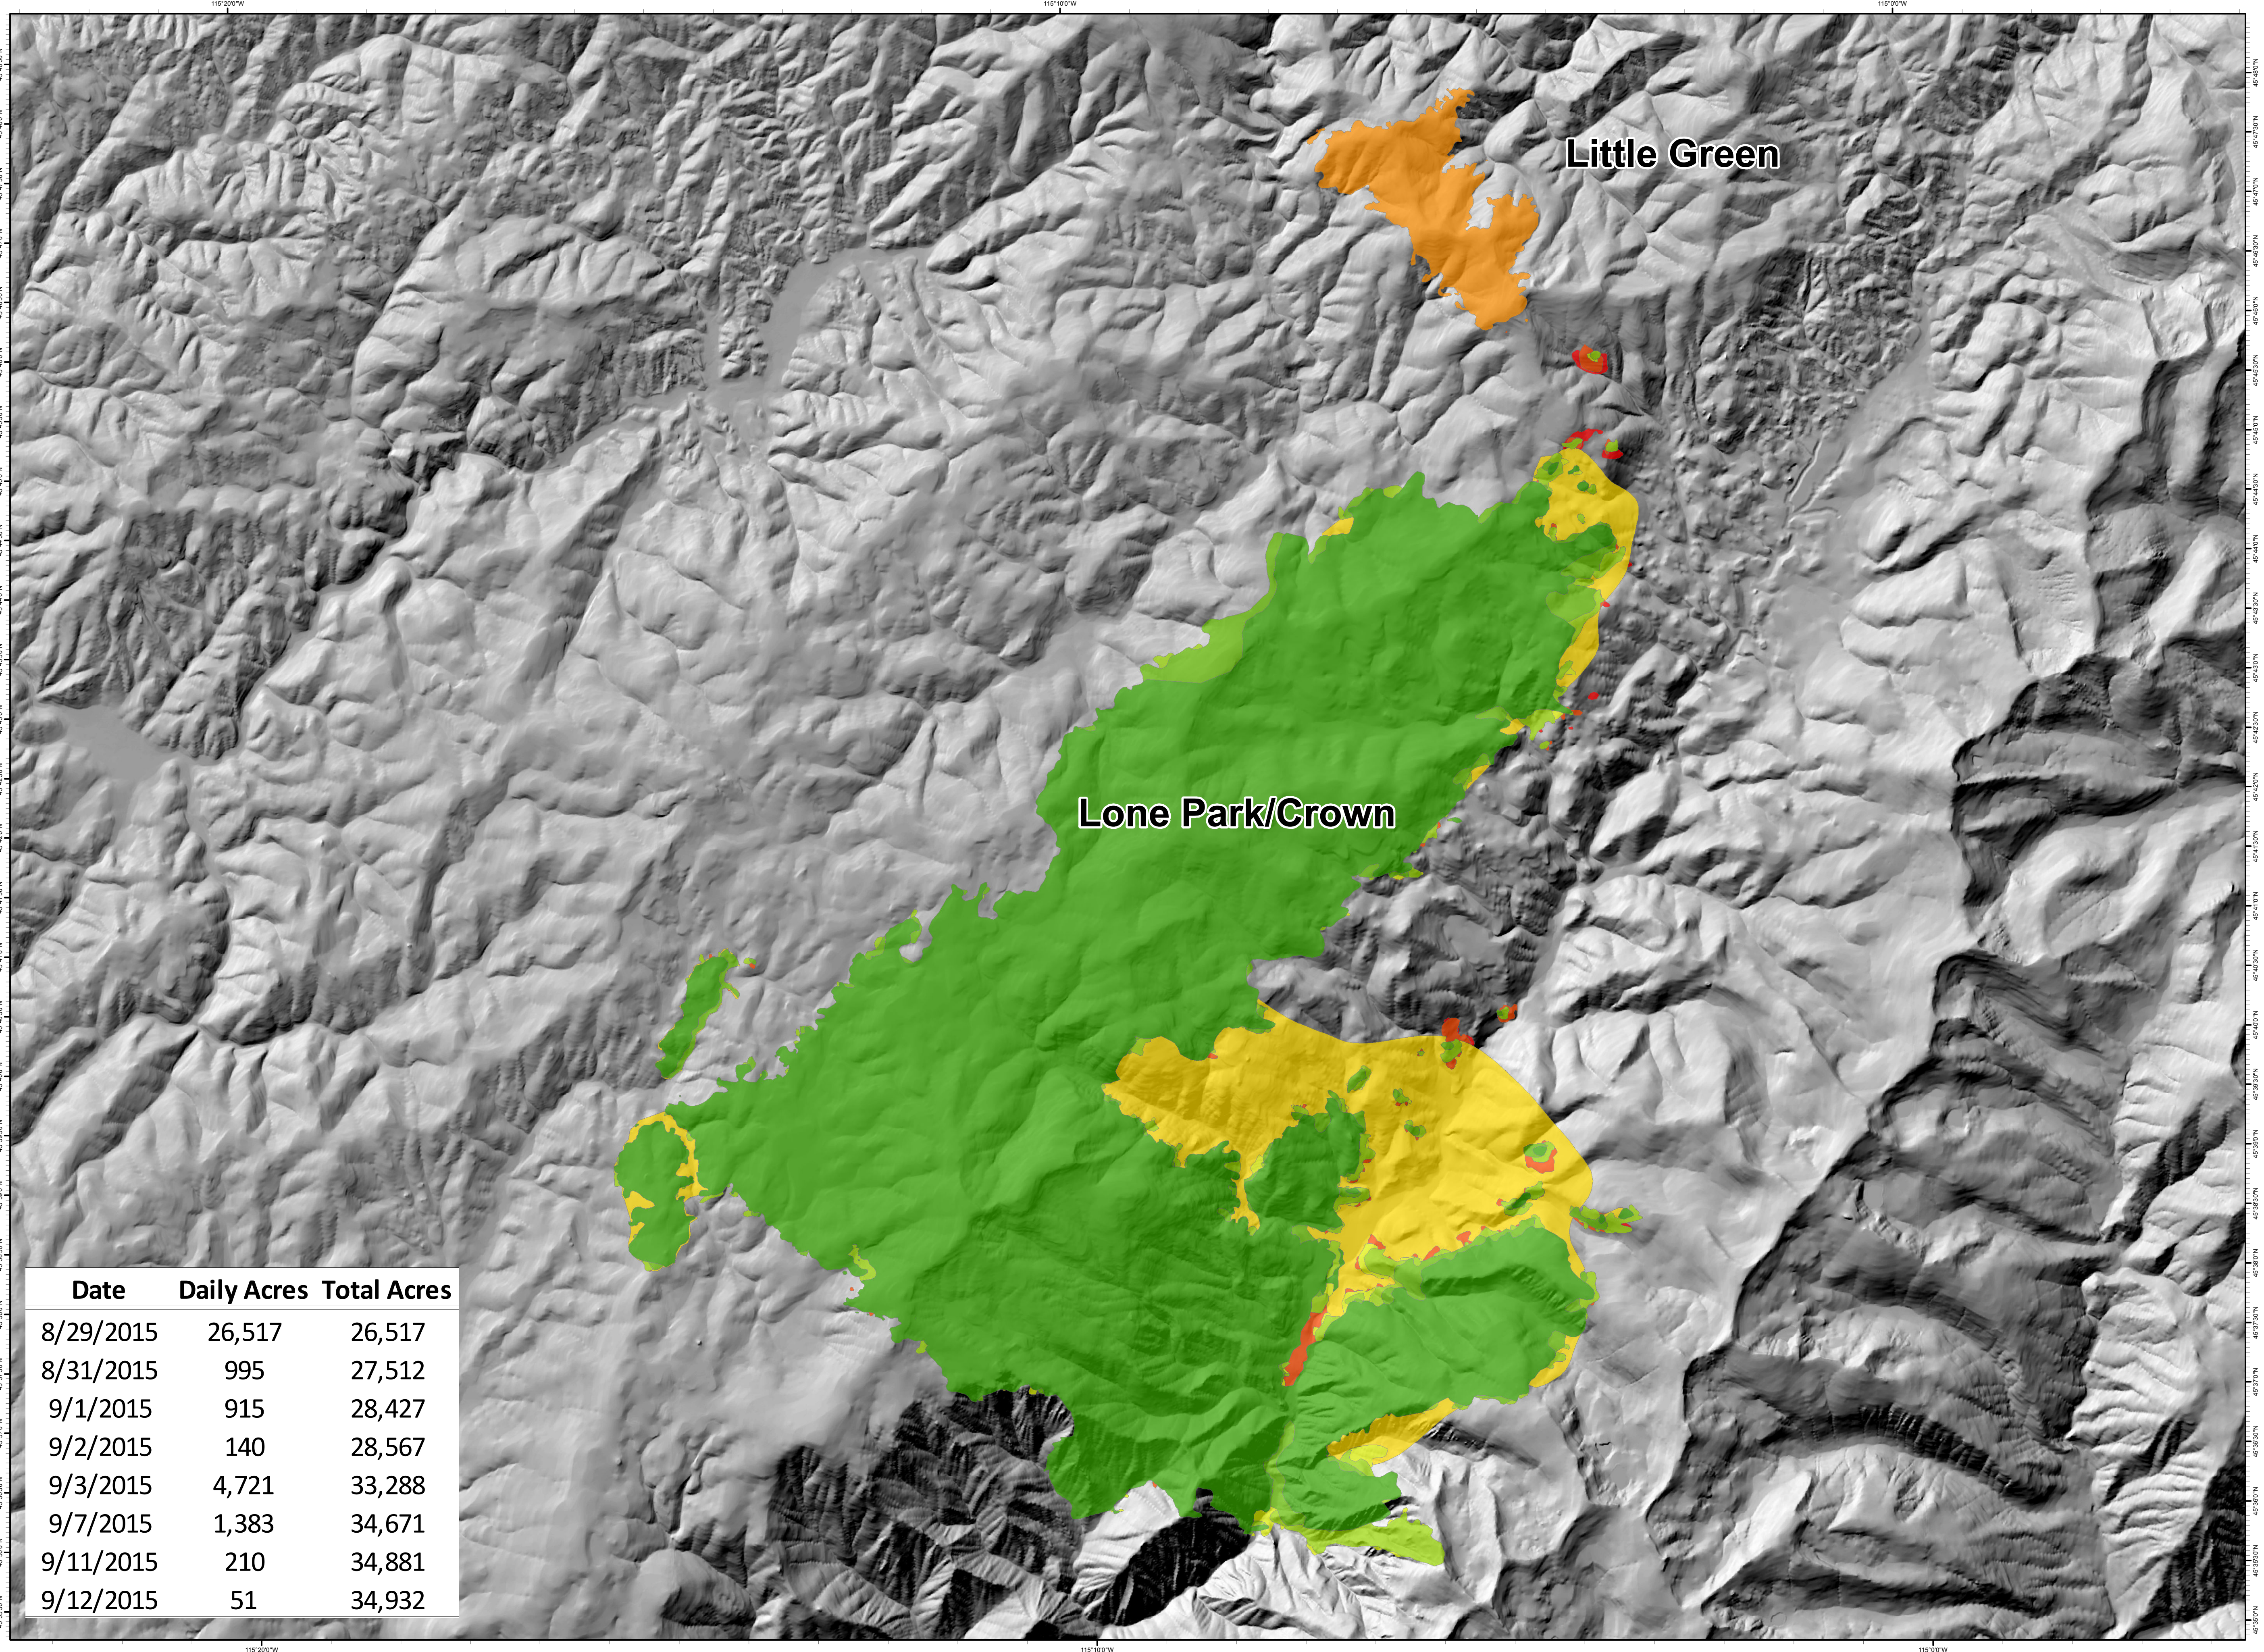

Selway Complex
000902
09/13/2015
Progression Map
Lone Park/Crown
Little Green

Prog_Date

- 08-29-2015
- 08-31-2015
- 09-01-2015
- 09-02-2015
- 09-03-2015
- 09-07-2015
- 09-11-2015
- 09-12-2015

Date	Daily Acres	Total Acres
8/29/2015	26,517	26,517
8/31/2015	995	27,512
9/1/2015	915	28,427
9/2/2015	140	28,567
9/3/2015	4,721	33,288
9/7/2015	1,383	34,671
9/11/2015	210	34,881
9/12/2015	51	34,932

Map Prepared by:
Southern Area Red Team
NAD 1983 UTM Zone 11N
9/13/2015 10:23 hrs

Z:\2015_Selway_Complex\projects\Prog_Crown_LittleGreen_11x17_land_2015_Selway Complex_IDNCF000902.mxd 9/13/2015 10:23